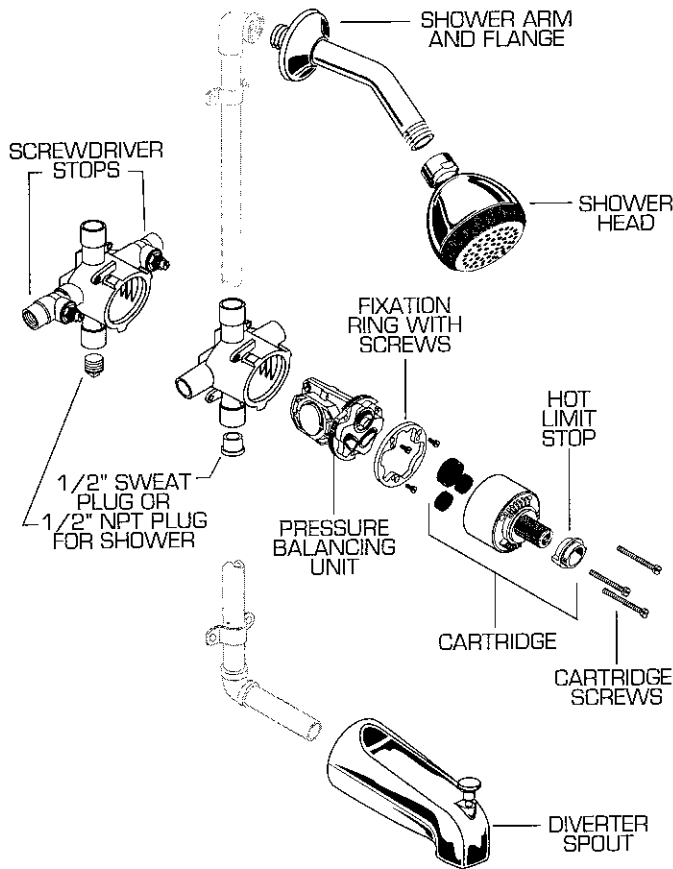

American Standard

COLONY PRESSURE BALANCE BATH/SHOWER

MODEL NUMBERS

1355 SERIES	1375 SERIES
1352 SERIES	1372 SERIES
1351 SERIES	1371 SERIES

T375 T372 T371 TRIM KITS

**Plumbing Parts
Depot**
800-448-8977
www.ppd1.biz

METAL LEVER
HANDLE KIT