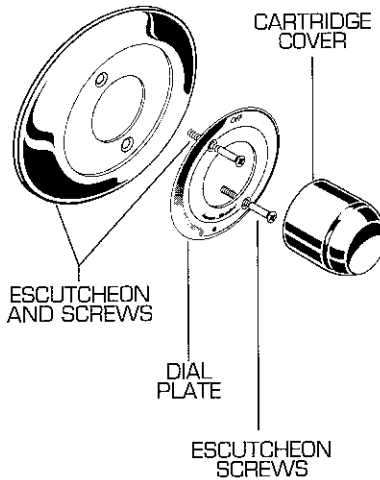

American Standard

COLONY PRESSURE BALANCE BATH/SHOWER

MODEL NUMBERS

1355 SERIES	1375 SERIES
1352 SERIES	1372 SERIES
1351 SERIES	1371 SERIES

T375 T372 T371 TRIM KITS

Plumbing Parts

Depot

610-495-8790

www.ppd1.biz

METAL LEVER
HANDLE KIT

LEVER
HANDLE
KIT

Click on "Red"
box to add parts
to shopping cart

★ Replace the "YYY" with
appropriate finish code

CHROME	002
--------	-----

REPAIR PARTS	DESCRIPTION	PART NUMBER★	PKG QTY	
Handle Parts	Metal Lever Handle Kit	M961629-YYYOA	1	
	Lever Handle Kit	M961853-YYYOA	1	
	Handle Cap	M909325-YYYOA	1	
	Handle Screw	A918657-007OA	1	
Faucet Parts	Cartridge Screws	023603-007OA	3	
	Cartridge	A954440-007OA	1	
	Hot Limit Stop	A923611-007OA	1	
	Fixation Ring with Screws	M961854-007OA	1	
	Pressure Balancing Unit	M952100-007OA	1	
	1/2" Plug (Sweat)	050145-007OA	1	
	1/2" Plug (NPT)	027816-007OA	1	
	Screwdriver Stop	051122-007OA	1	
	Trim Parts	Cartridge Cover	M961855-YYYOA	1
		Dial Plate	M909605-YYYOA	1
Escutcheon and Screws		M961856-YYYOA	1	
Escutcheon Screws		078016-YYYOA	1	
Shower Arm and Flange		023560-YYYOA	1	
Shower Head		M953550-YYYOA	1	
Diverter Tub Spout (Slip-on)		022650-YYYOA	1	
Diverter Tub Spout (IPS)	022635-YYYOA	1		