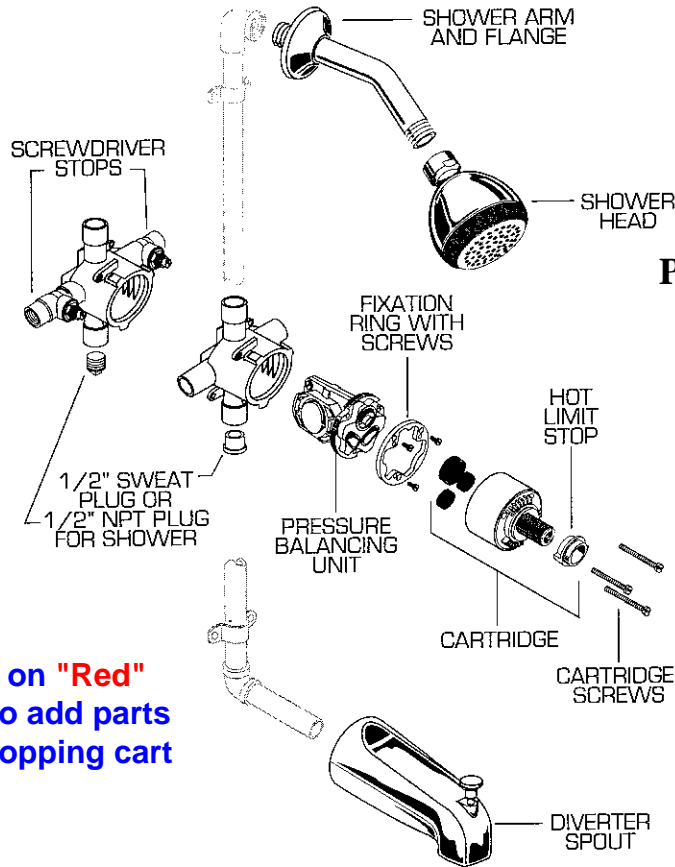

American Standard

COLONY PRESSURE BALANCE BATH/SHOWER

MODEL NUMBERS

1355 SERIES	1375 SERIES
1352 SERIES	1372 SERIES
1351 SERIES	1371 SERIES

T375 T372 T371 TRIM KITS

Plumbing Parts

Depot

610-495-8790

www.ppd1.biz

METAL LEVER
HANDLE KIT

LEVER
HANDLE
KIT

Click on "Red"
box to add parts
to shopping cart

★ Replace the "YYY" with
appropriate finish code

CHROME	002
--------	-----

REPAIR PARTS	DESCRIPTION	PART NUMBER★	PKG QTY	
Handle Parts	Metal Lever Handle Kit	M961629-YYYOA	1	
	Lever Handle Kit	M961853-YYYOA	1	
	Handle Cap	M909325-YYYOA	1	
	Handle Screw	A918657-007OA	1	
Faucet Parts	Cartridge Screws	023603-007OA	3	
	Cartridge	A954440-007OA	1	
	Hot Limit Stop	A923611-007OA	1	
	Fixation Ring with Screws	M961854-007OA	1	
	Pressure Balancing Unit	M952100-007OA	1	
	1/2" Plug (Sweat)	050145-007OA	1	
	1/2" Plug (NPT)	027816-007OA	1	
	Screwdriver Stop	051122-007OA	1	
	Trim Parts	Cartridge Cover	M961855-YYYOA	1
		Dial Plate	M909605-YYYOA	1
Escutcheon and Screws		M961856-YYYOA	1	
Escutcheon Screws		078016-YYYOA	1	
Shower Arm and Flange		023560-YYYOA	1	
Shower Head		M953550-YYYOA	1	
Diverter Tub Spout (Slip-on)		022650-YYYOA	1	
Diverter Tub Spout (IPS)	022635-YYYOA	1		