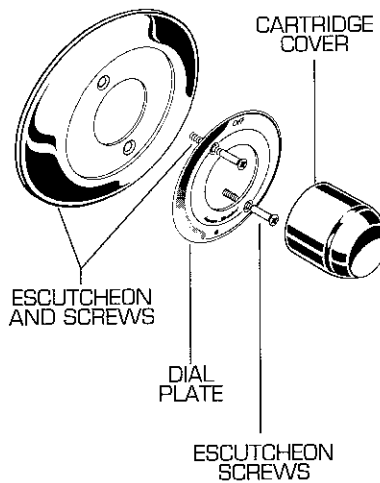

### T375 T372 T371 TRIM KITS

**Plumbing Parts  
Depot**  
800-448-8977  
www.ppd1.biz

METAL LEVER  
HANDLE KIT

LEVER  
HANDLE KIT

★ Replace the "YYY" with appropriate finish code

|        |     |
|--------|-----|
| CHROME | 002 |
|--------|-----|