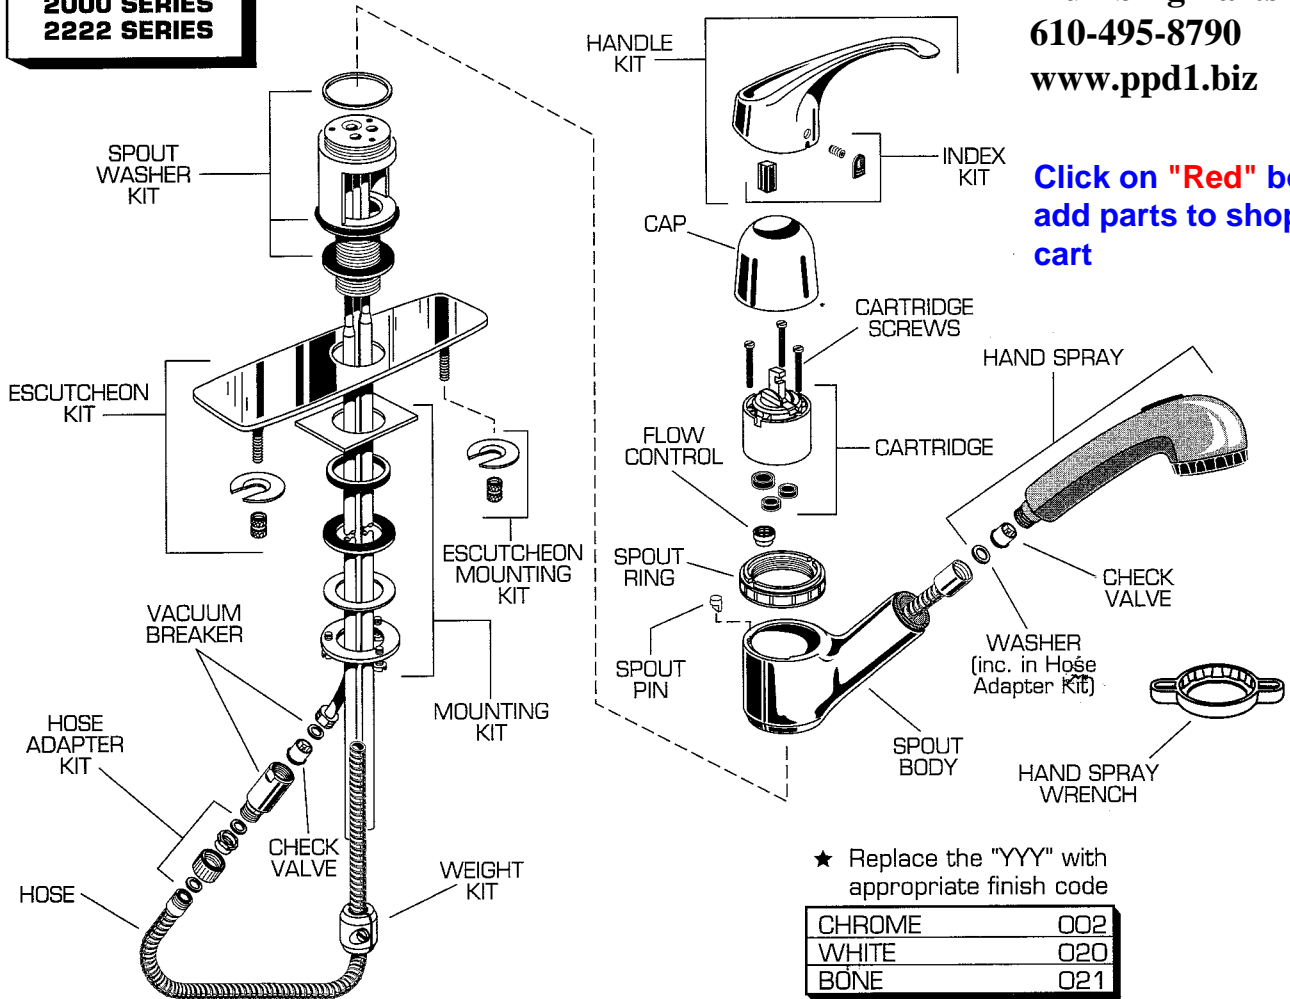

**CERAMIX COMBI
KITCHEN FAUCET
MODEL NUMBER**

**2000 SERIES
2222 SERIES**

American Standard

**Plumbing Parts Depot
610-495-8790
www.ppd1.biz**

**Click on "Red" box to
add parts to shopping
cart**

REPAIR PARTS	DESCRIPTION	PART NUMBER ★	PKG QTY
Faucet Parts	Handle Kit	050351-YYY0A	1
	Index Kit	050352-0070A	1
Valve Parts	Cap	050377-YYY0A	1
	Cartridge Screws	023527-0070A	3
	Cartridge	023529-0070A	1
	Flow Control	012682-0070A	1
	Spout Ring	050378-0070A	1
	Spout Pin	050379-0070A	1
	Spout Body	050383-YYY0A	1
	Spout Washer Kit	050420-0070A	1
	Escutcheon Kit	030117-YYY0A	1
	Escutcheon Mounting Kit	023841-0070A	2
	Mounting Kit	050421-0070A	1
Spray Parts	Hose Adapter Kit	050440-0070A	1
	Hose	050445-0020A	1
	Weight Kit	050448-0070A	1
	Vacuum Breaker	050256-0070A	1
	Check Valve	042784-0070A	1
	Hand Spray Wrench	050450-0070A	1
	Hand Spray	051355-YYY0A	1