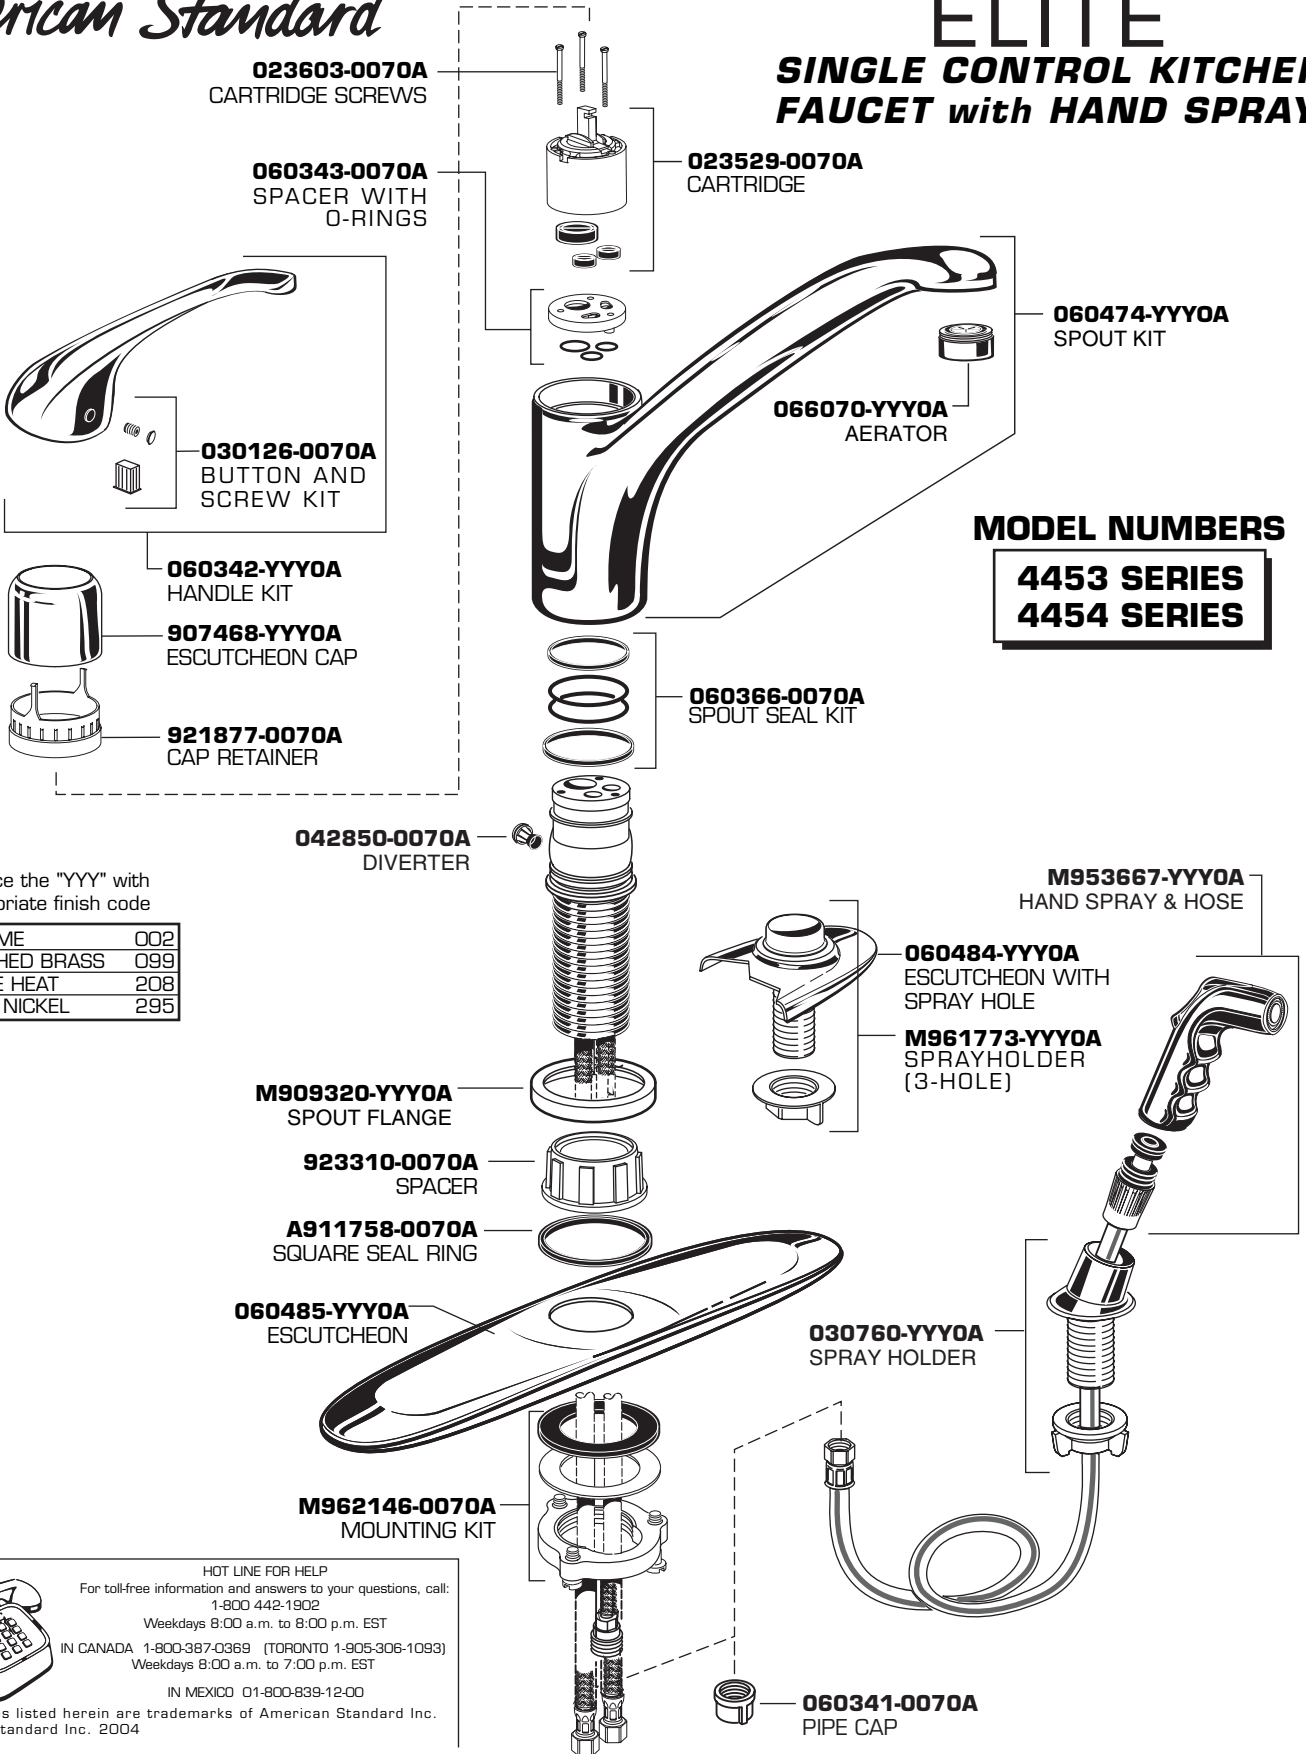

American Standard

ELITE SINGLE CONTROL KITCHEN FAUCET with HAND SPRAY

MODEL NUMBERS
4453 SERIES
4454 SERIES

Replace the "YYY" with appropriate finish code

CHROME	002
POLISHED BRASS	099
WHITE HEAT	208
SATIN NICKEL	295