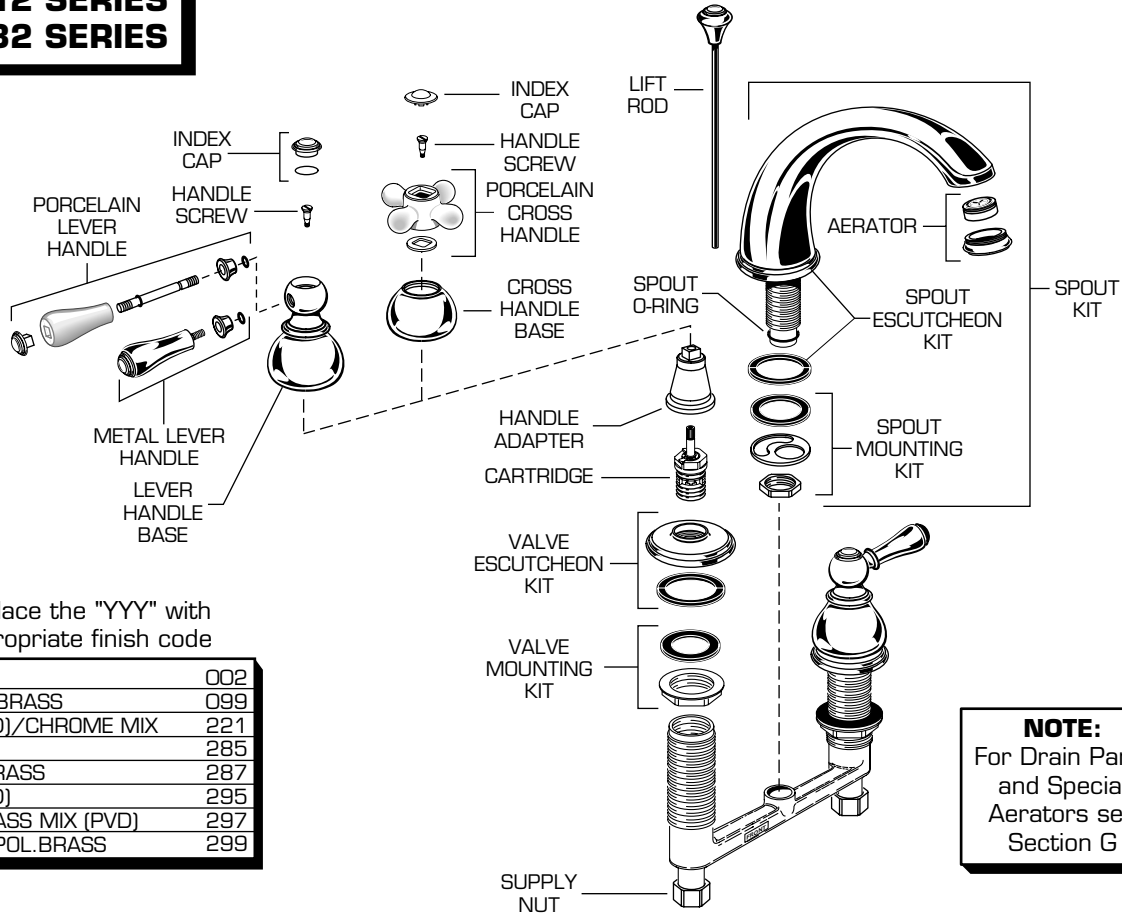

HAMPTON

MINISPREAD LAVATORY FAUCET MODEL NUMBERS

7471.702 SERIES
7471.712 SERIES
7471.732 SERIES

American Standard

Plumbing Parts Depot
800-448-8977

★ Replace the "YYY" with appropriate finish code

CHROME	002
POLISHED BRASS	099
SATIN (PVD)/CHROME MIX	221
VELVET	285
VELVET/BRASS	287
SATIN (PVD)	295
SATIN/BRASS MIX (PVD)	297
CHROME/POL. BRASS	299

NOTE:
For Drain Parts
and Special
Aerators see
Section G

REPAIR PARTS	DESCRIPTION	PART NUMBER★	PKG QTY
Handle Parts	Index Cap	021470-YYY0A	1
	Handle Screw	918428-0070A	1
	Porcelain Lever Handle	013304-YYY0A	1
	Metal Lever Handle	013310-YYY0A	1
	Lever Handle Base	916502-YYY0A	1
	Porcelain Cross Handle	042693-0070A	1
	Index Cap (Porcelain Cross)	013311-YYY0A	1 Set
	Cross Handle Base	908500-YYY0A	1
	Handle Adapter	923002-0070A	1
Spout Parts	Lift Rod	051376-YYY0A	1
	Aerator	013306-YYY0A	1
	Spout O-Ring	912707-0070A	1
	Spout Kit	013313-YYY0A	1
	Spout Mounting Kit	030256-0070A	1
	Spout Escutcheon Kit	013317-YYY0A	1
Faucet Parts	Cartridge	028610-0070A	1
	Valve Mounting Kit	030258-0070A	2 Sets
	Supply Nut	024220-0070A	2
	Valve Escutcheon Kit	013316-YYY0A	1