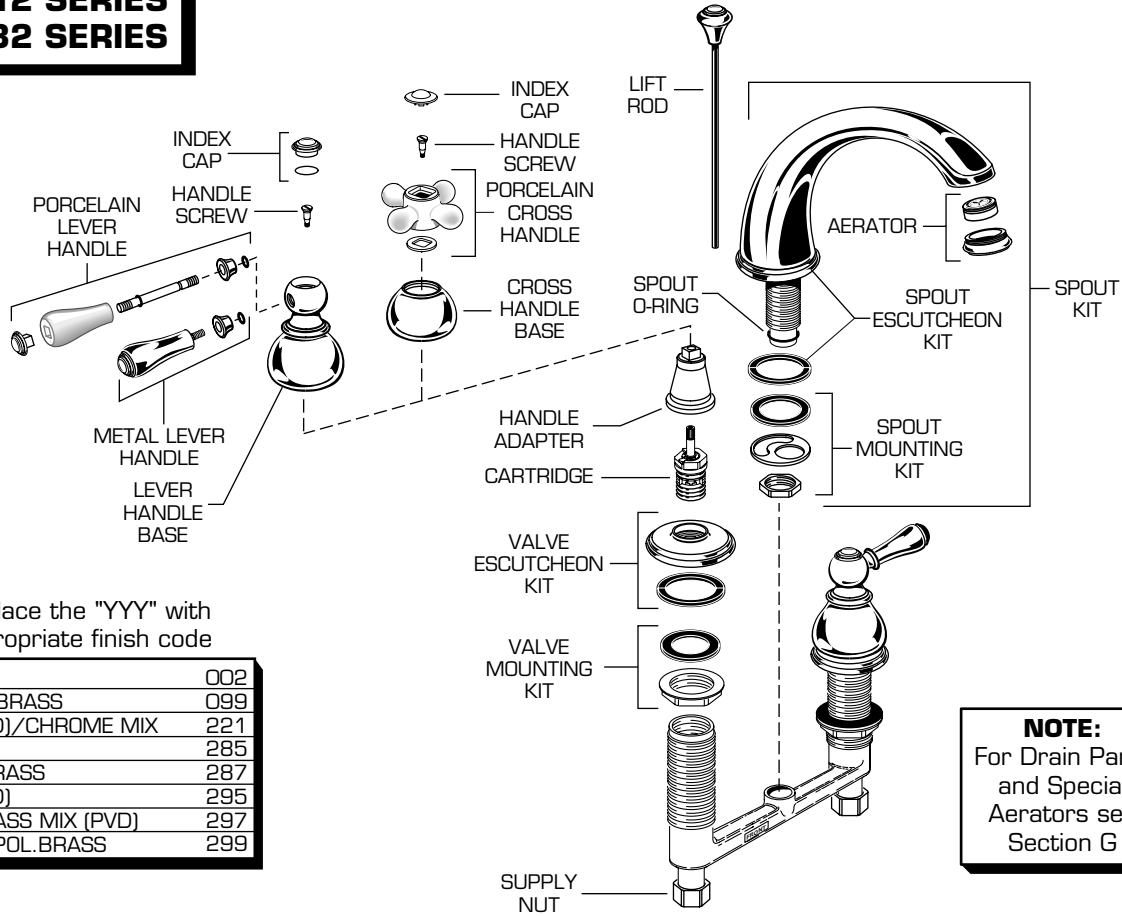

HAMPTON

MINISPREAD LAVATORY FAUCET MODEL NUMBERS

7471.702 SERIES
7471.712 SERIES
7471.732 SERIES

American Standard

Plumbing Parts Depot
610-495-8790

Click on "Red" box to
add parts to shopping
cart

★ Replace the "YYY" with appropriate finish code

CHROME	002
POLISHED BRASS	099
SATIN (PVD)/CHROME MIX	221
VELVET	285
VELVET/BRASS	287
SATIN (PVD)	295
SATIN/BRASS MIX (PVD)	297
CHROME/POL. BRASS	299

NOTE:
For Drain Parts
and Special
Aerators see
Section G

REPAIR PARTS	DESCRIPTION	PART NUMBER★	PKG QTY
Handle Parts	Index Cap	021470-YYY0A	1
	Handle Screw	918428-0070A	1
	Porcelain Lever Handle	013304-YYY0A	1
	Metal Lever Handle	013310-YYY0A	1
	Lever Handle Base	916502-YYY0A	1
	Porcelain Cross Handle	042693-0070A	1
	Index Cap (Porcelain Cross)	013311-YYY0A	1 Set
	Cross Handle Base	908500-YYY0A	1
	Handle Adapter	923002-0070A	1
Spout Parts	Lift Rod	051376-YYY0A	1
	Aerator	013306-YYY0A	1
	Spout O-Ring	912707-0070A	1
	Spout Kit	013313-YYY0A	1
	Spout Mounting Kit	030256-0070A	1
	Spout Escutcheon Kit	013317-YYY0A	1
Faucet Parts	Cartridge	028610-0070A	1
	Valve Mounting Kit	030258-0070A	2 Sets
	Supply Nut	024220-0070A	2
	Valve Escutcheon Kit	013316-YYY0A	1