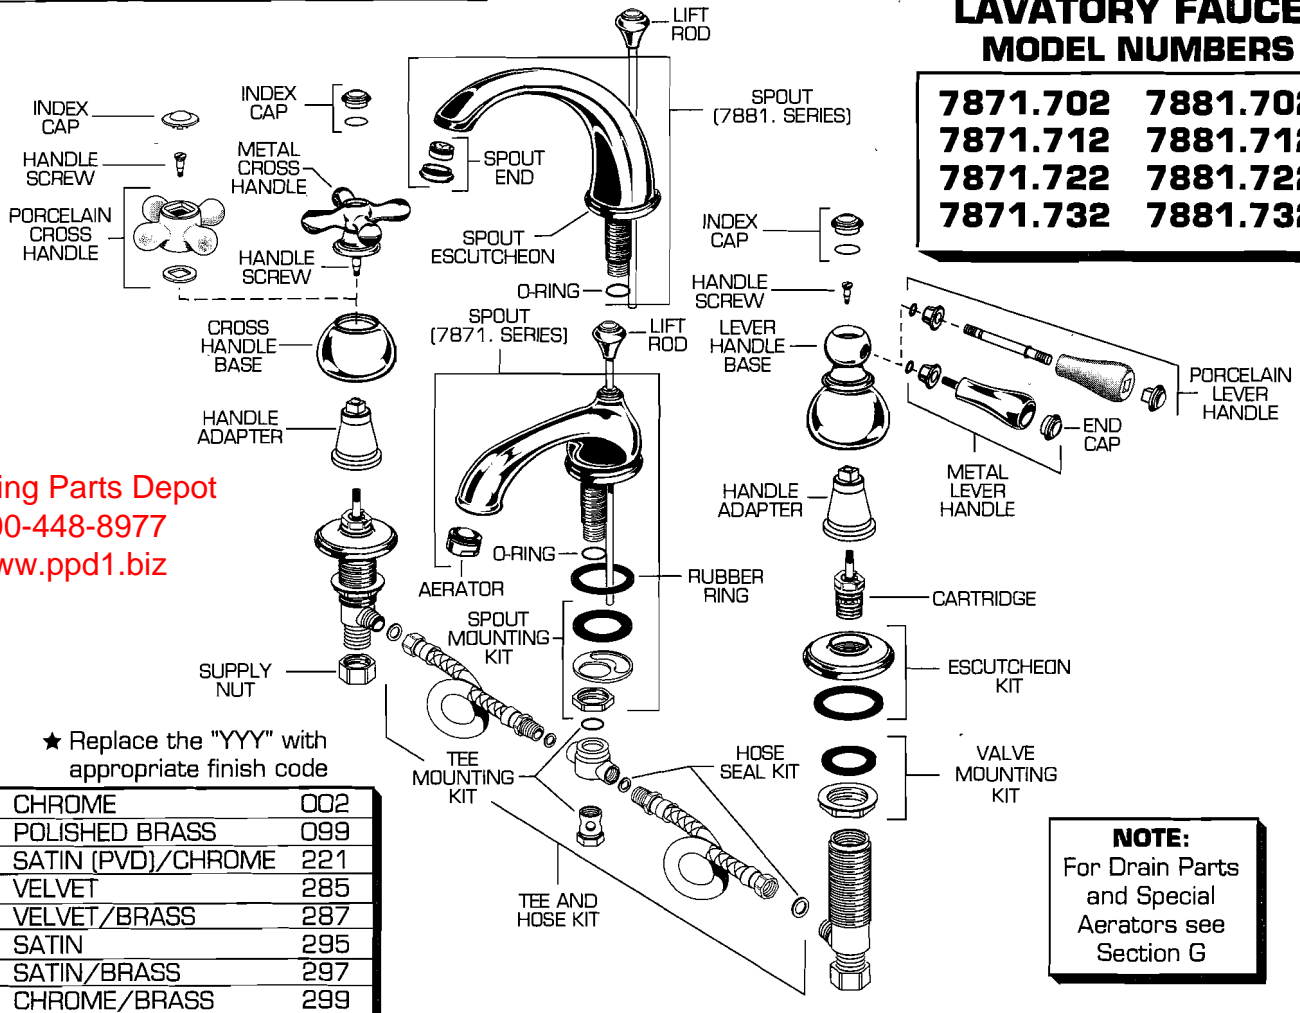

American Standard

HAMPTON LAVATORY FAUCET MODEL NUMBERS

7871.702	7881.702
7871.712	7881.712
7871.722	7881.722
7871.732	7881.732

Plumbing Parts Depot
800-448-8977
www.ppd1.biz

★ Replace the "YYY" with appropriate finish code

CHROME	002
POLISHED BRASS	099
SATIN (PVD)/CHROME	221
VELVET	285
VELVET/BRASS	287
SATIN	295
SATIN/BRASS	297
CHROME/BRASS	299

NOTE:
For Drain Parts
and Special
Aerators see
Section G

REPAIR PARTS	DESCRIPTION	PART NUMBER★	PKG QTY
Handle Parts	Index Cap	021470-YYYOA	1
	Handle Screw	918428-0070A	1
	Porcelain Lever Handle	060353-YYYOA	1
	Metal lever handle	060354-YYYOA	1
	End Cap	021470-YYYOA	1
	Lever Handle Base	916503-YYYOA	1
	Metal Cross Handle	013307-YYYOA	1
	Porcelain Cross Handle	042692-0070A	1
	Index Cap (Porcelain Cross)	013311-YYYOA	1 Set
	Cross Handle Base	908501-YYYOA	1
	Handle Adapter	923002-0070A	1
Spout Parts	Spout Mounting Kit	030256-YYYOA	1
	Spout Kit [7871 Series]	051377-YYYOA	1
	Aerator	066070-YYYOA	1
	Spout Kit [7881 Series]	013319-YYYOA	1
	Spout End	013306-YYYOA	1
	Spout Escutcheon	907965-YYYOA	1
	Rubber Ring	911708-0070A	1
* O-Ring	912711-0070A	1	
Faucet Parts	Escutcheon Kit	013312-YYYOA	1 Set
	Cartridge	028610-0070A	1
	Lift Rod	051376-YYYOA	1
	Valve Mounting Kit	030258-0070A	1
	Tee and Hose Kit	033758-0070A	1 Set
	Tee Mounting Kit	033757-0070A	1 Set
	Hose Seal Kit (6 Pieces)	033759-0070A	1 Set
Supply Nut	024220-0070A	2	