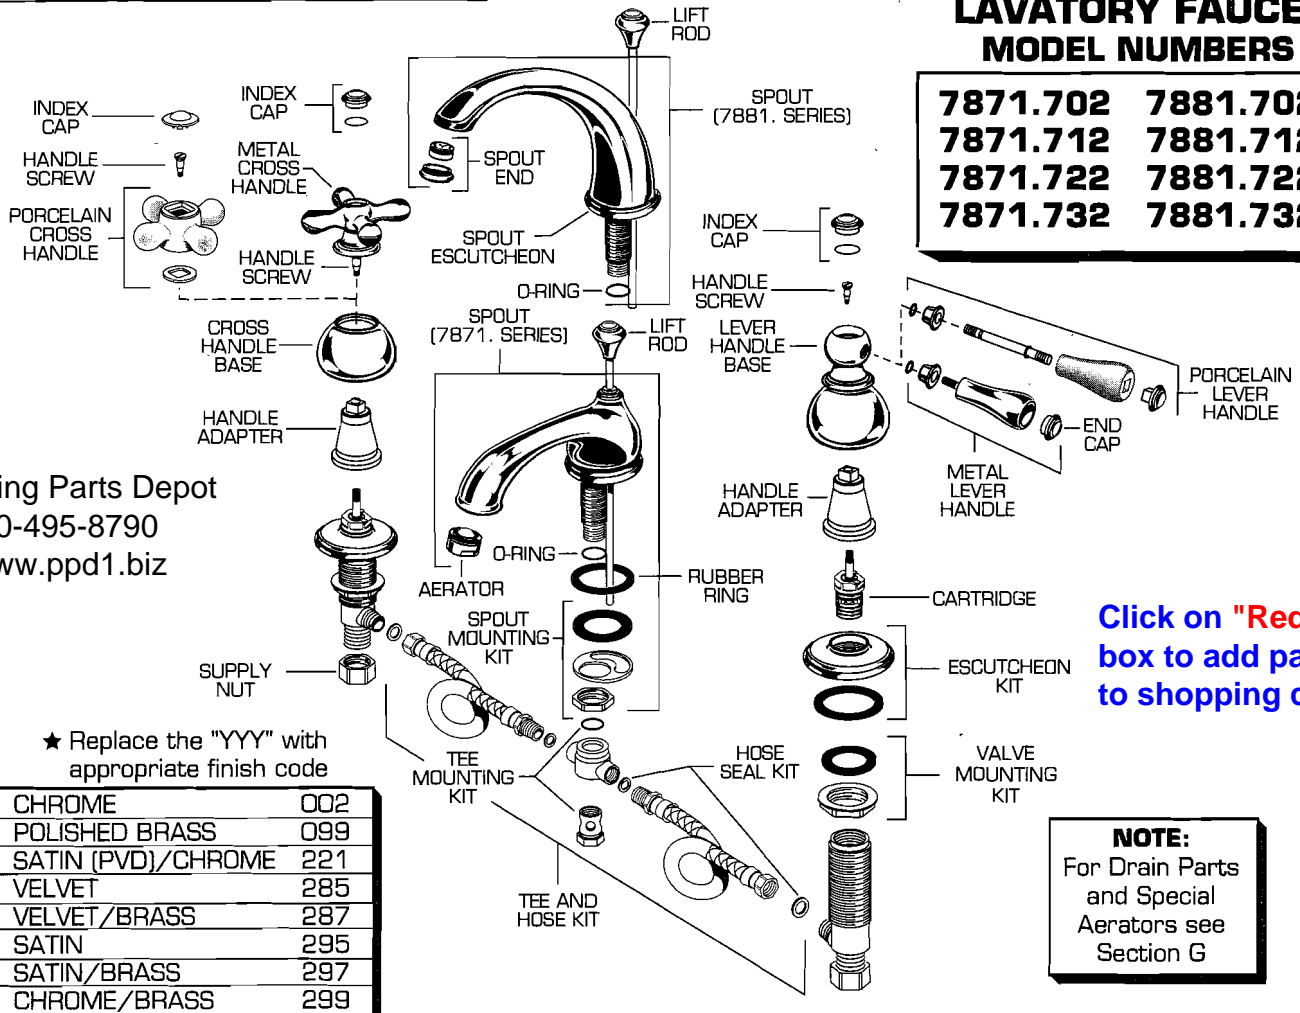

American Standard

HAMPTON LAVATORY FAUCET MODEL NUMBERS

7871.702	7881.702
7871.712	7881.712
7871.722	7881.722
7871.732	7881.732

Plumbing Parts Depot
610-495-8790
www.ppd1.biz

★ Replace the "YYY" with appropriate finish code

CHROME	002
POLISHED BRASS	099
SATIN (PVD)/CHROME	221
VELVET	285
VELVET/BRASS	287
SATIN	295
SATIN/BRASS	297
CHROME/BRASS	299

Click on "Red" box to add parts to shopping cart

NOTE:
For Drain Parts and Special Aerators see Section G

REPAIR PARTS	DESCRIPTION	PART NUMBER★	PKG QTY
Handle Parts	Index Cap	021470-YYYOA	1
	Handle Screw	918428-0070A	1
	Porcelain Lever Handle	060353-YYYOA	1
	Metal lever handle	060354-YYYOA	1
	End Cap	021470-YYYOA	1
	Lever Handle Base	916503-YYYOA	1
	Metal Cross Handle	013307-YYYOA	1
	Porcelain Cross Handle	042692-0070A	1
	Index Cap (Porcelain Cross)	013311-YYYOA	1 Set
	Cross Handle Base	908501-YYYOA	1
	Handle Adapter	923002-0070A	1
	Spout Parts	Spout Mounting Kit	030256-YYYOA
Spout Kit [7871 Series]		051377-YYYOA	1
Aerator		066070-YYYOA	1
Spout Kit [7881 Series]		013319-YYYOA	1
Spout End		013306-YYYOA	1
Spout Escutcheon		907965-YYYOA	1
Rubber Ring		911708-0070A	1
* O-Ring		912711-0070A	1
Faucet Parts	Escutcheon Kit	013312-YYYOA	1 Set
	Cartridge	028610-0070A	1
	Lift Rod	051376-YYYOA	1
	Valve Mounting Kit	030258-0070A	1
	Tee and Hose Kit	033758-0070A	1 Set
	Tee Mounting Kit	033757-0070A	1 Set
	Hose Seal Kit (6 Pieces)	033759-0070A	1 Set
	Supply Nut	024220-0070A	2

American Standard

HAMPTON

Spread Lavatory Faucet with Pop-up Drain

MODEL NUMBERS

7871 SERIES
7881 SERIES

Click on
"Red" box
to add parts
to shopping
cart

Replace the "YYY" with appropriate finish code

CHROME	002
POLISHED BRASS	099
SATIN (PVD)/CHROME	221
VELVET	285
VELVET/BRASS	287
SATIN NICKEL	295
SATIN/BRASS	297
CHROME/BRASS	299