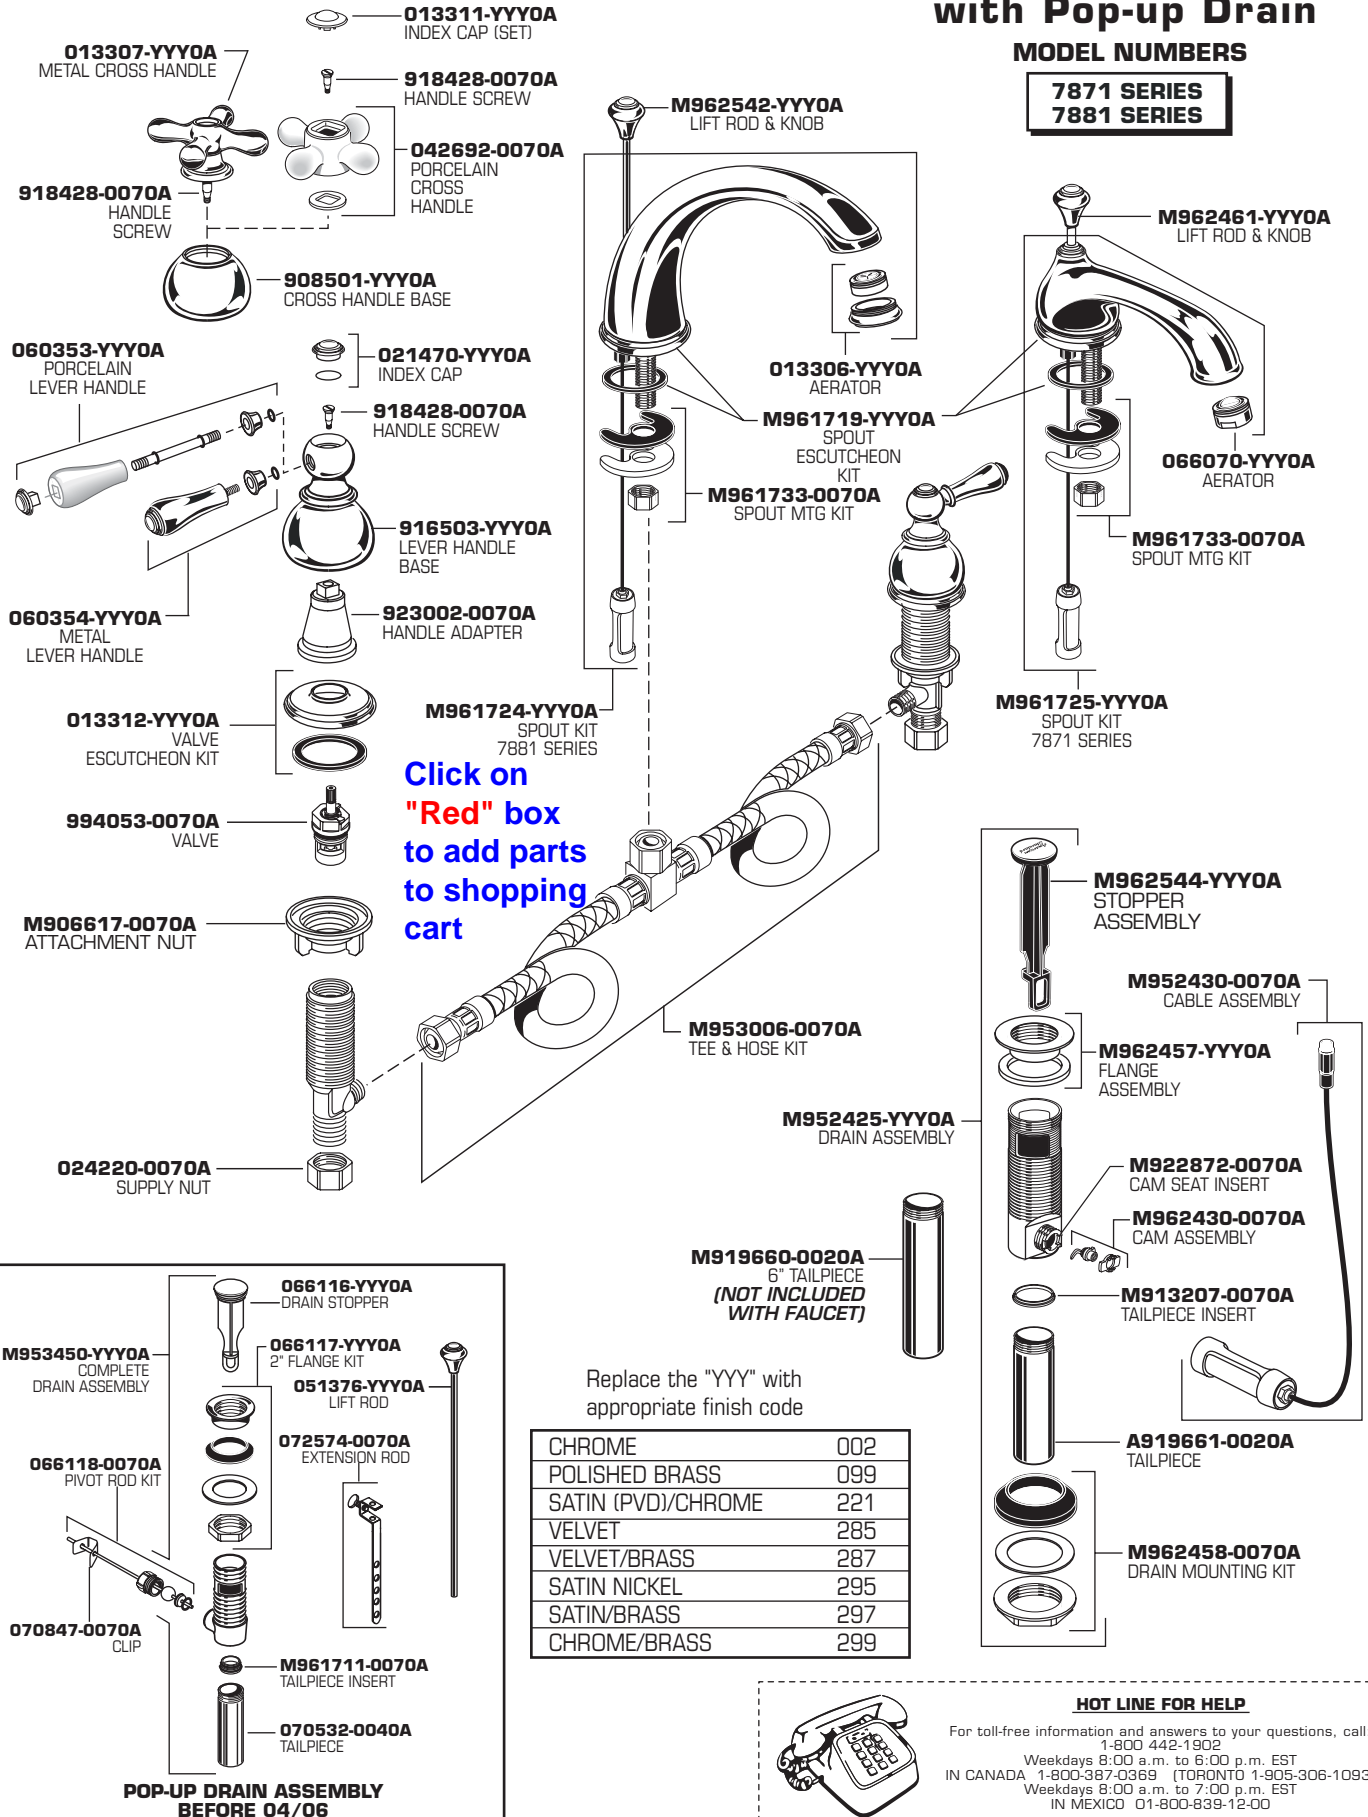

REPAIR PARTS	DESCRIPTION	PART NUMBER★	PKG QTY
Handle Parts	Index Cap	021470-YYYOA	1
	Handle Screw	918428-0070A	1
	Porcelain Lever Handle	060353-YYYOA	1
	Metal lever handle	060354-YYYOA	1
	End Cap	021470-YYYOA	1
	Lever Handle Base	916503-YYYOA	1
	Metal Cross Handle	013307-YYYOA	1
	Porcelain Cross Handle	042692-0070A	1
	Index Cap (Porcelain Cross)	013311-YYYOA	1 Set
	Cross Handle Base	908501-YYYOA	1
	Handle Adapter	923002-0070A	1
	Spout Parts	Spout Mounting Kit	030256-YYYOA
Spout Kit [7871 Series]		051377-YYYOA	1
Aerator		066070-YYYOA	1
Spout Kit [7881 Series]		013319-YYYOA	1
Spout End		013306-YYYOA	1
Spout Escutcheon		907965-YYYOA	1
Rubber Ring		911708-0070A	1
* O-Ring		912711-0070A	1
Faucet Parts	Escutcheon Kit	013312-YYYOA	1 Set
	Cartridge	028610-0070A	1
	Lift Rod	051376-YYYOA	1
	Valve Mounting Kit	030258-0070A	1
	Tee and Hose Kit	033758-0070A	1 Set
	Tee Mounting Kit	033757-0070A	1 Set
	Hose Seal Kit (6 Pieces)	033759-0070A	1 Set
	Supply Nut	024220-0070A	2

American Standard

HAMPTON

Spread Lavatory Faucet with Pop-up Drain

MODEL NUMBERS

7871 SERIES
7881 SERIES

Click on
"Red" box
to add parts
to shopping
cart

Replace the "YYY" with appropriate finish code

CHROME	002
POLISHED BRASS	099
SATIN (PVD)/CHROME	221
VELVET	285
VELVET/BRASS	287
SATIN NICKEL	295
SATIN/BRASS	297
CHROME/BRASS	299