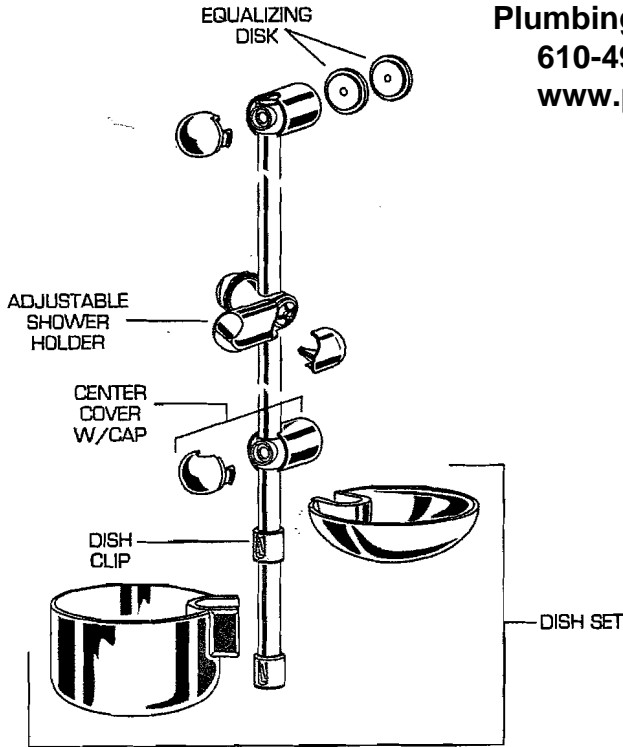

### MODEL NUMBERS

**1660.225 SERIES**  
**1660.232 SERIES**  
**1660.236 SERIES**  
**1660.420 SERIES**

**DELUXE SLIDE BAR**

**SLIDE BAR**

**TWO-WAY DIVERTER VALVE**

★ Replace the "YYY" with appropriate finish code

CHROME	002
WHITE	020
POLISHED BRASS	099
SATIN	295

REPAIR PARTS	DESCRIPTION	PART NUMBER ★	PKG QTY
Slide Bars	Corner Mounting Bracket	030787-YYY0A	1 Pair
	Adjustable Shower Holder	030788-YYY0A	1
	Support Cover w/Cap	030789-YYY0A	1 Set
	Center Cover w/Cap	030794-YYY0A	1 Set
	Dish Set	030795-0070A	1 Set
	Dish Clip	A911229-0070A	1
	Equalizing Disk	030796-YYY0A	2
Two-Way Diverter Valve	Plug Button & Screw	030776-0070A	1 Set
	Seal Kit	030777-0070A	1
	Handle	030778-YYY0A	1
	Escutcheon	030779-YYY0A	1
	Valve Sleeve	A911195-YYY0A	1