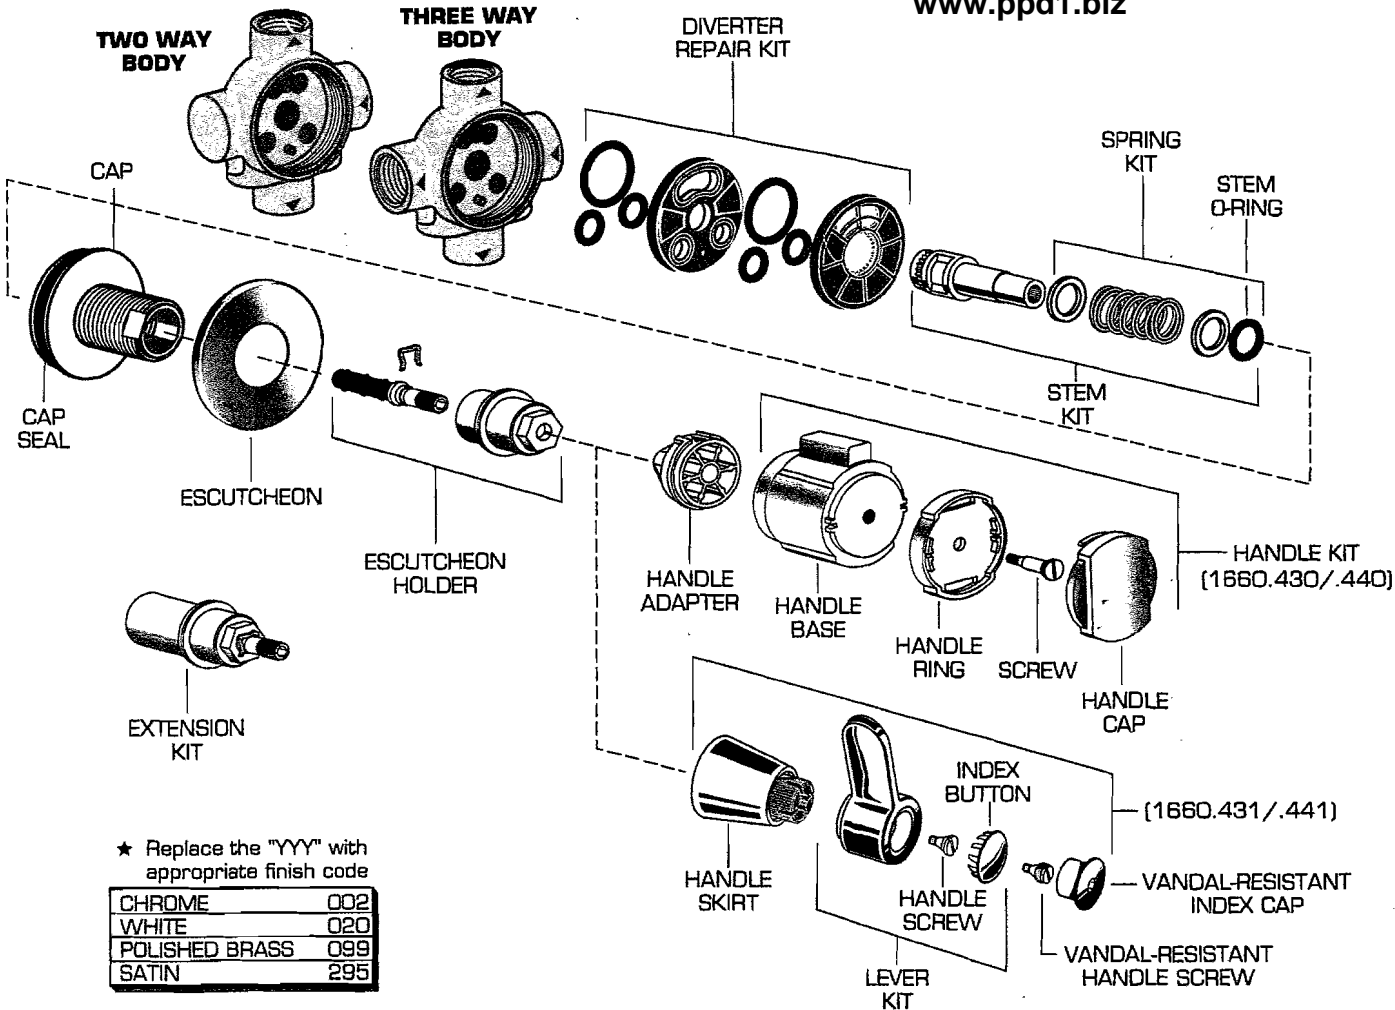

IN-WALL DIVERTER MODEL NUMBERS

American Standard

Plumbing Parts Depot
610-495-8790
www.ppd1.biz

THREE-WAY	TWO-WAY
1660.430	1660.440
1660.431	1660.441

★ Replace the "YYY" with appropriate finish code

CHROME	002
WHITE	020
POLISHED BRASS	099
SATIN	295

REPAIR PARTS	DESCRIPTION	PART NUMBER ★	PKG QTY
Valve Parts	Cap	051309-0070A	1
	Cap Seal	912647-0070A	1
	Stem O-Ring	912737-0070A	1
	Spring Kit	051310-0070A	1
	Stem Kit	060219-0070A	1
	Diverter Repair Kit	060220-0070A	1 Kit
Trim Parts	Escutcheon	012288-YYY0A	1
	Escutcheon Holder	954027-YYY0A	1
Handle Parts (1660.430/.440)	Handle Adapter	923348-0070A	1
	Handle Kit	051313-YYY0A	1
	Handle Base	954026-YYY0A	1
	Handle Ring	909750-YYY0A	1
	Screw	077024-0070A	1
	Handle Cap	907065-YYY0A	1
	Handle Skirt	012157-YYY0A	1
Handle Parts (1660.431/.441)	Lever Kit	012673-YYY0A	1
	Handle Screw	028611-0070A	3
	Index Button	012189-YYY0A	1
	Vandal-Resistant Screw	012253-0070A	2
	Vandal-Resistant Index Cap	012243-YYY0A	1
	Vandal-Resistant Handle Screw	963554-YYY0A	1
Miscellaneous	Extension Kit	963554-YYY0A	1