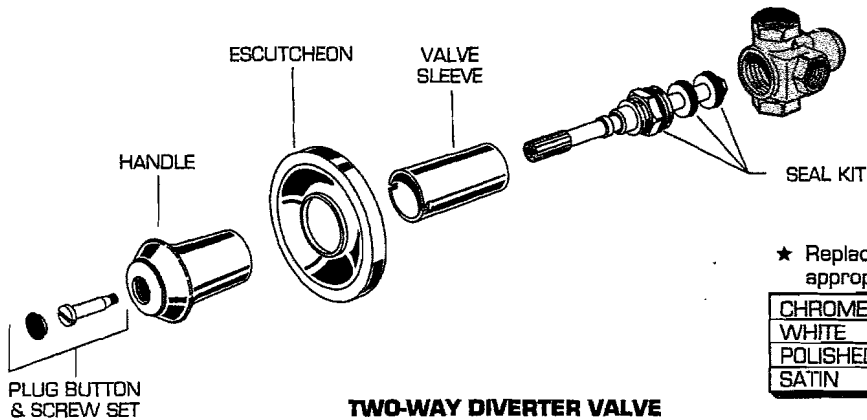

### MODEL NUMBERS

**1660.225 SERIES**  
**1660.232 SERIES**  
**1660.236 SERIES**  
**1660.420 SERIES**

**DELUXE SLIDE BAR**

**SLIDE BAR**

**TWO-WAY DIVERTER VALVE**

★ Replace the "YYY" with appropriate finish code

CHROME	002
WHITE	020
POLISHED BRASS	099
SATIN	295

REPAIR PARTS	DESCRIPTION	PART NUMBER ★	PKG QTY
Slide Bars	Corner Mounting Bracket	030787-YYY0A	1 Pair
	Adjustable Shower Holder	030788-YYY0A	1
	Support Cover w/Cap	030789-YYY0A	1 Set
	Center Cover w/Cap	030794-YYY0A	1 Set
	Dish Set	030795-0070A	1 Set
	Dish Clip	A911229-0070A	1
	Equalizing Disk	030796-YYY0A	2
Two-Way Diverter Valve	Plug Button & Screw	030776-0070A	1 Set
	Seal Kit	030777-0070A	1
	Handle	030778-YYY0A	1
	Escutcheon	030779-YYY0A	1
	Valve Sleeve	A911195-YYY0A	1

REPAIR PARTS	DESCRIPTION	PART NUMBER ★	PKG QTY
Valve Parts	Cap	051309-0070A	1
	Cap Seal	912647-0070A	1
	Stem O-Ring	912737-0070A	1
	Spring Kit	051310-0070A	1
	Stem Kit	060219-0070A	1
	Diverter Repair Kit	060220-0070A	1 Kit
Trim Parts	Escutcheon	012288-YYY0A	1
	Escutcheon Holder	954027-YYY0A	1
Handle Parts (1660.430/.440)	Handle Adapter	923348-0070A	1
	Handle Kit	051313-YYY0A	1
	Handle Base	954026-YYY0A	1
	Handle Ring	909750-YYY0A	1
	Screw	077024-0070A	1
	Handle Cap	907065-YYY0A	1
	Handle Skirt	012157-YYY0A	1
Handle Parts (1660.431/.441)	Lever Kit	012673-YYY0A	1
	Handle Screw	028611-0070A	3
	Index Button	012189-YYY0A	1
	Vandal-Resistant Screw	012253-0070A	2
	Vandal-Resistant Index Cap	012243-YYY0A	1
	Vandal-Resistant Handle Screw	963554-YYY0A	1
Miscellaneous	Extension Kit	963554-YYY0A	1