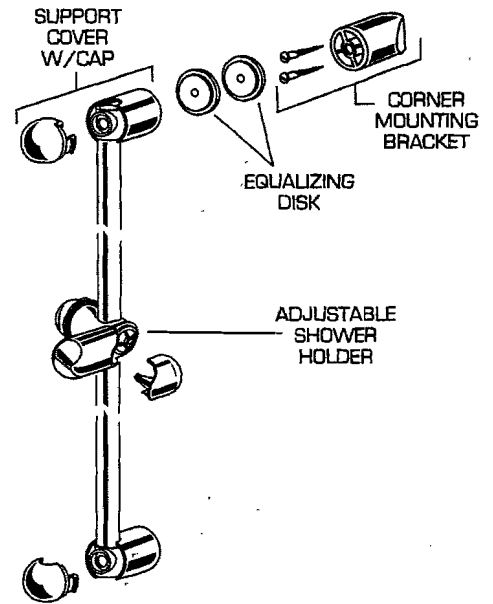

### MODEL NUMBERS

**1660.225 SERIES**  
**1660.232 SERIES**  
**1660.236 SERIES**  
**1660.420 SERIES**

**DELUXE SLIDE BAR**

**SLIDE BAR**

**TWO-WAY DIVERTER VALVE**

★ Replace the "YYY" with appropriate finish code

CHROME	002
WHITE	020
POLISHED BRASS	099
SATIN	295

REPAIR PARTS	DESCRIPTION	PART NUMBER ★	PKG QTY
Slide Bars	Corner Mounting Bracket	030787-YYY0A	1 Pair
	Adjustable Shower Holder	030788-YYY0A	1
	Support Cover w/Cap	030789-YYY0A	1 Set
	Center Cover w/Cap	030794-YYY0A	1 Set
	Dish Set	030795-0070A	1 Set
	Dish Clip	A911229-0070A	1
	Equalizing Disk	030796-YYY0A	2
Two-Way Diverter Valve	Plug Button & Screw	030776-0070A	1 Set
	Seal Kit	030777-0070A	1
	Handle	030778-YYY0A	1
	Escutcheon	030779-YYY0A	1
	Valve Sleeve	A911195-YYY0A	1

REPAIR PARTS	DESCRIPTION	PART NUMBER ★	PKG QTY
Valve Parts	Cap	051309-0070A	1
	Cap Seal	912647-0070A	1
	Stem O-Ring	912737-0070A	1
	Spring Kit	051310-0070A	1
	Stem Kit	060219-0070A	1
	Diverter Repair Kit	060220-0070A	1 Kit
Trim Parts	Escutcheon	012288-YYY0A	1
	Escutcheon Holder	954027-YYY0A	1
Handle Parts (1660.430/.440)	Handle Adapter	923348-0070A	1
	Handle Kit	051313-YYY0A	1
	Handle Base	954026-YYY0A	1
	Handle Ring	909750-YYY0A	1
	Screw	077024-0070A	1
	Handle Cap	907065-YYY0A	1
	Handle Skirt	012157-YYY0A	1
Handle Parts (1660.431/.441)	Lever Kit	012673-YYY0A	1
	Handle Screw	028611-0070A	3
	Index Button	012189-YYY0A	1
	Vandal-Resistant Screw	012253-0070A	2
	Vandal-Resistant Index Cap	012243-YYY0A	1
	Vandal-Resistant Handle Screw	963554-YYY0A	1
Miscellaneous	Extension Kit	963554-YYY0A	1