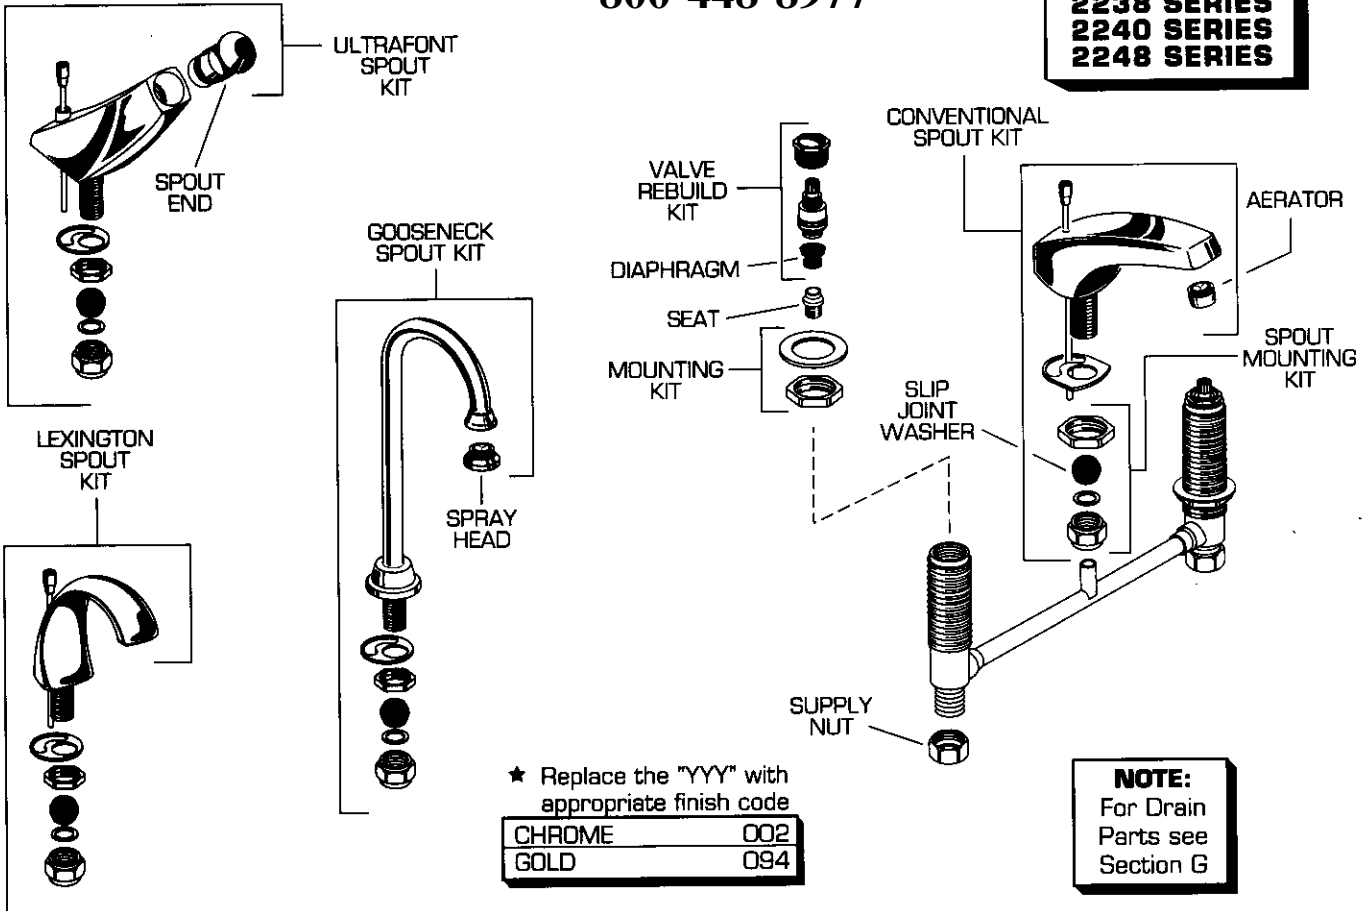

American Standard

Plumbing Parts Depot 800-448-8977

HERITAGE SPREAD LAVATORY FAUCET

MODEL NUMBERS

2238 SERIES
2240 SERIES
2248 SERIES

REPAIR PARTS	DESCRIPTION	PART NUMBER ★	PKG QTY
Handles, Escutcheons and Pop-up Rods	See Heritage Handles in Section E		
Faucet Parts	Valve Rebuild Kit (Knob Handle)	066289-0070A	1 pair
	Valve Rebuild Kit (Lever Handle)	066290-0070A	1 pair
	Valve Rebuild Kit (Wrist Handle)	066291-0070A	1 pair
	Diaphragm	072940-0070A	2
	Seat	066292-0040A	2
	Mounting Kit	069089-0070A	2 sets
	Supply Nut (Brass)	024220-0070A	2
	Spout Mounting Kit	066279-0070A	1
	Spout Slip-Joint Washer	066461-0070A	1
	Aerator	066070-YYY0A	1
	Conventional Spout Kit	066307-YYY0A	1
	Conventional Spout (w/o Pop-up Rod)	066406-0020A	1
	Conventional Spout (w/Chain Stay)	066398-0020A ●	1
	Ultrafont Spout Kit	066308-YYY0A ●	1
	Spout End (Ultrafont)	+ 030310-YYY0A	1
	Aerator, Vandal-proof w/Key	032704-0020A	1
Spray Head	066457-0020A ■	1	
Gooseneck Spout Kit	066309-0020A ●	1	
Gooseneck Spout for Pop-Up Drain (not shown)	+ 066310-0020A ■	1	
Lexington Spout Kit	066311-YYY0A	1	

■ Not available in "094" Gold finish.

+ Limited inventory. Please call for availability.

● No longer available.