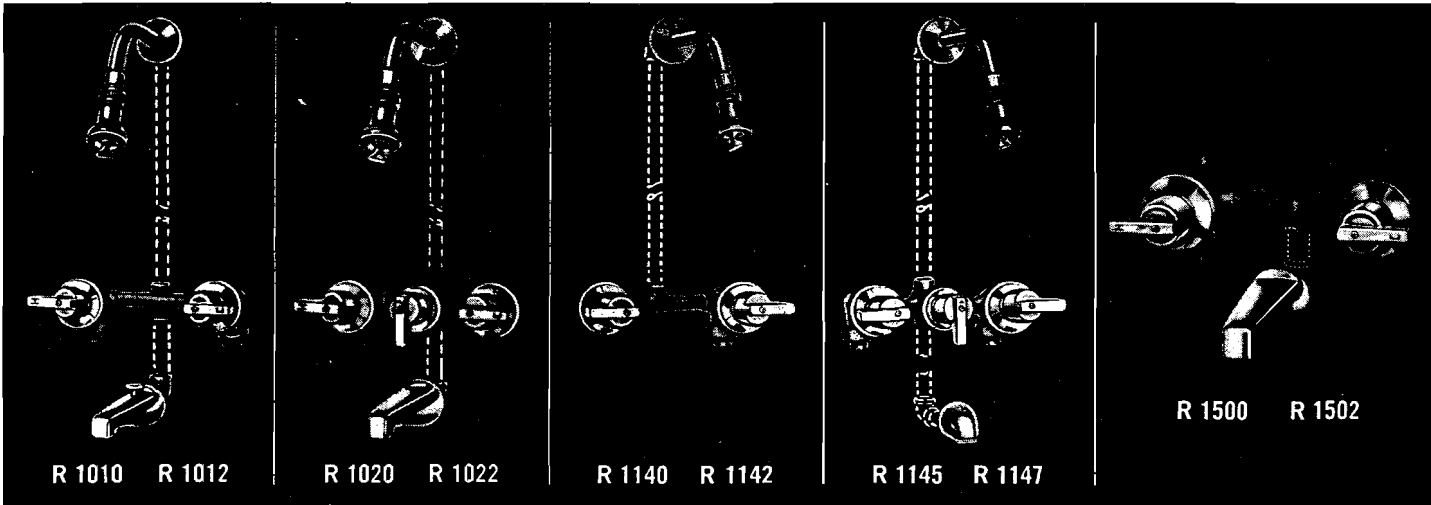

For shower head, arm and escutcheon,
see page 1—17

For bath spouts, see page 1—17

For Aquaseal trim, see page 1

Order by part number

Bath and Shower Fittings

Quality Trim and Monogram Trim—NU-RE-NU

Plumbing Parts Depot
 610-495-8790
www.ppd1.biz