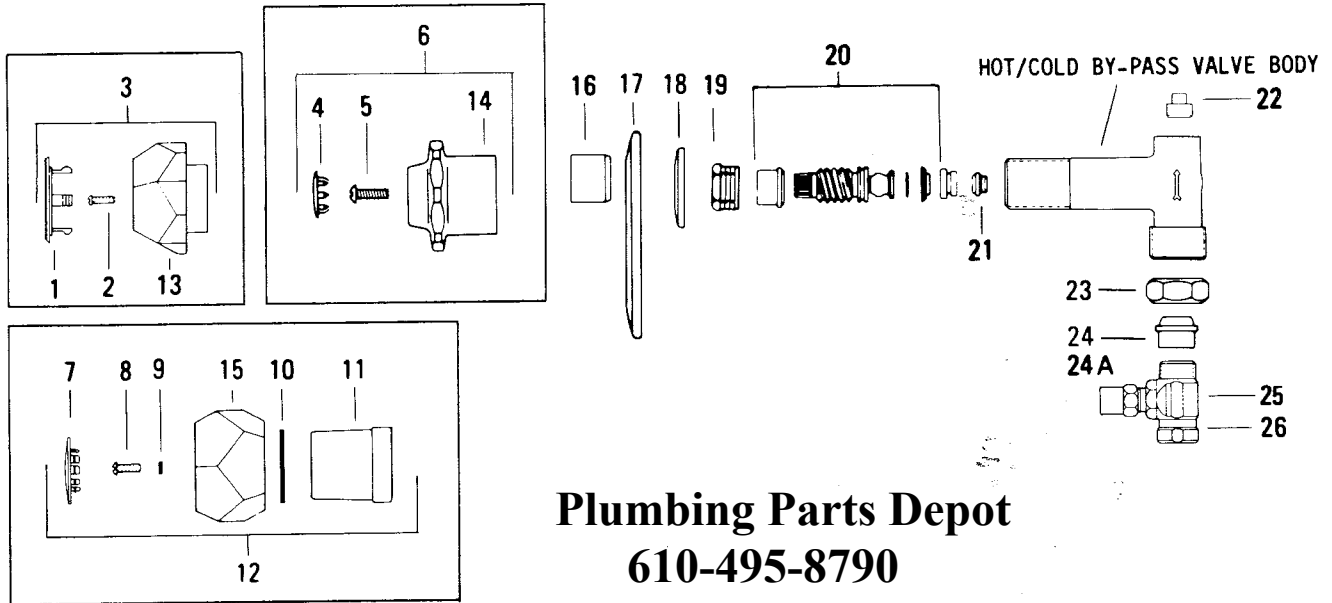

(See page 1—6 for product identification)

Plumbing Parts Depot
610-495-8790
www.ppd1.biz

Item No.	Part No.	Description
1.	70632.071	Index button 'C'
	70632.073	Index button 'H'
2.	1130.17	Screw
3.	6317.02	Chrome handle S/A
4.	1234.22	Button ('H' and 'C')
5.	1130.17	Screw
6.	6459.021	Crown handle S/A 'C'
	6459.023	Crown handle S/A 'H'
7.	70624.021	Index button 'C'
	70624.023	Index button 'H'
8.	297.37	Screw
9.	70608.07	Seal
10.	70609.07	Seal
11.	70626.02	Crystalline handle insert
12.	6320.02	Crystalline handle S/A ('H' and 'C')