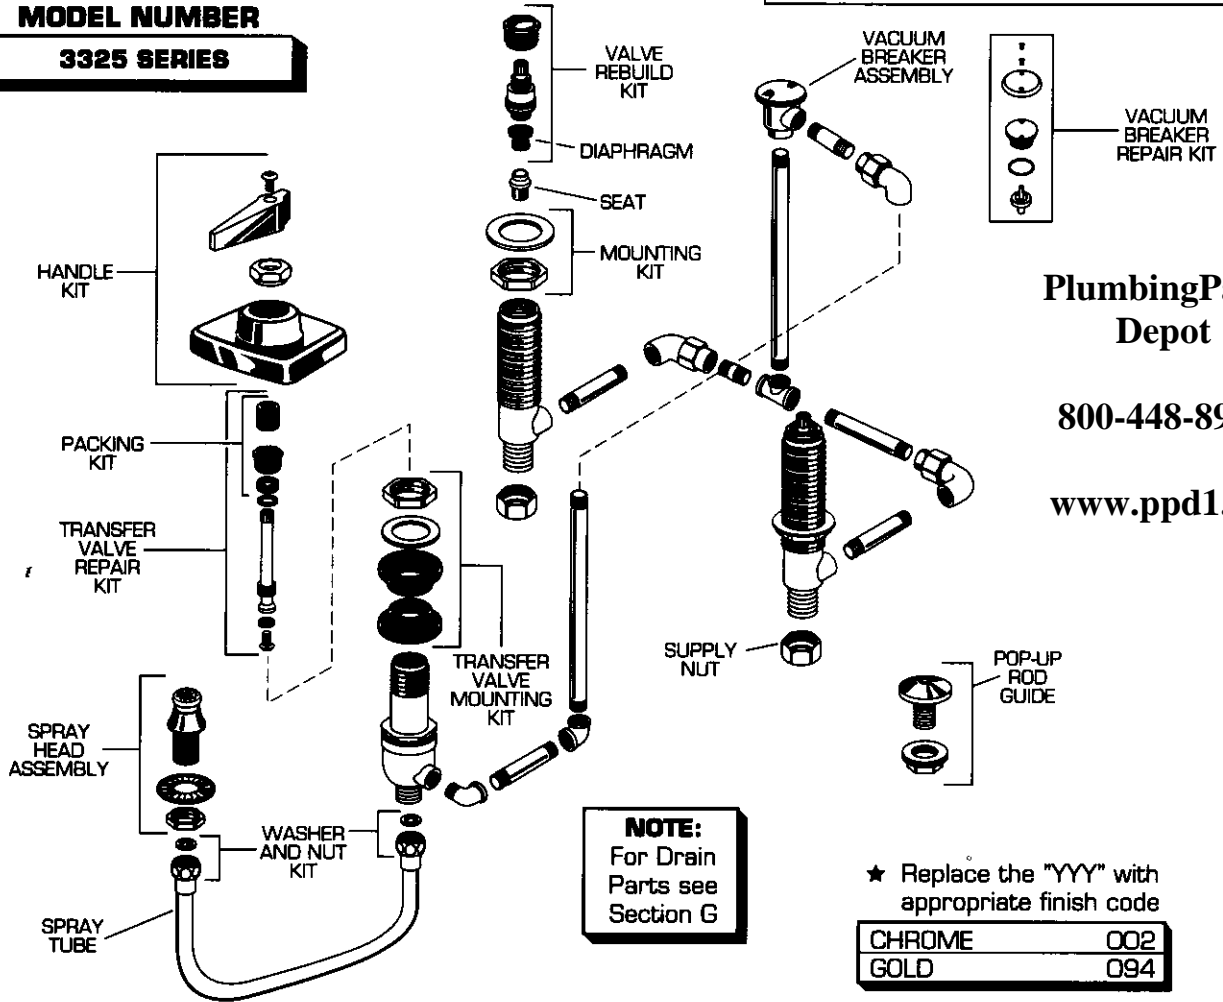

HERITAGE DECK-MOUNT BIDET FITTING

MODEL NUMBER

3325 SERIES

American Standard

PlumbingParts
Depot

800-448-8977

www.ppd1.biz

REPAIR PARTS	DESCRIPTION	PART NUMBER ★	PKG QTY
Handles, Pop-up Rods, Escutcheon	See Heritage Deck-Mount Handle Pages in Section E		
Fitting Parts	Valve Rebuild Kit (Knob)	066289-0070A	1 pair
	Diaphragm	072940-0070A	2
	Seat	066292-0040A	2
	Mounting Kit	069089-0070A	2 sets
	Supply Nut (Brass)	024220-0070A	2
	Transfer Valve Handle Kit	066340-YYY0A	1
	Transfer Valve Repair Kit	066399-YYY0A	1
	Transfer Valve Mounting Kit	066341-0070A	1
	Transfer Valve Packing Kit	066342-0070A	1
	Spray Tube	066343-0040A	1
	Washer and Nut Kit	066344-0070A	1
	Spray Head Assembly	017356-YYY0A	1
	Vacuum Breaker Assembly	066400-YYY0A	1
	Pop-up Rod Guide	066401-YYY0A	1
Vacuum Breaker Repair Kit	066501-YYY0A	1	
Drain Parts	Drain Stopper	070460-YYY0A	1
	Drain Flange Kit	066390-YYY0A	1
	Extension	066402-0070A	1
	Coupling Assembly	066470-0040A	1
	Tailpiece w/Escutcheon	030280-0040A	1

American Standard

Plumbing Parts Depot
800-448-8977
www.ppd1.biz

HERITAGE WALL-MOUNT BIDET FITTING

MODEL NUMBER

3324 SERIES

NOTE:
For Drain
Parts see
Section G

★ Replace the "YYY" with appropriate finish code

CHROME	002
GOLD	094

REPAIR PARTS	DESCRIPTION	PART NUMBER ★	PKG QTY
Handles, Pop-up Rods, Escutcheon	See Heritage Wall-Mount Handle Pages in Section E		
Fitting Parts	Valve Rebuild Kit	066289-0070A	1 pair
	Diaphragm	072940-0070A	2
	Seat	066292-0040A	2
	Ground Joint Inlet	075060-0070A	1 pair
	Transfer Valve Handle Kit	066340-YYY0A	1
	Transfer Valve Repair Kit	066399-YYY0A	1
	Transfer Valve Mounting Kit	066341-0070A	1
	Transfer Valve Packing Kit	066342-0070A	1
	Spray Tube	066343-0040A	1
	Washer and Nut Kit	066344-0070A	1
	Spray Head Assembly	017356-YYY0A	1
	Vacuum Breaker Assembly	066400-YYY0A	1
	Pop-up Rod Guide	066401-YYY0A	1
Vacuum Breaker Repair Kit	066501-YYY0A	1	