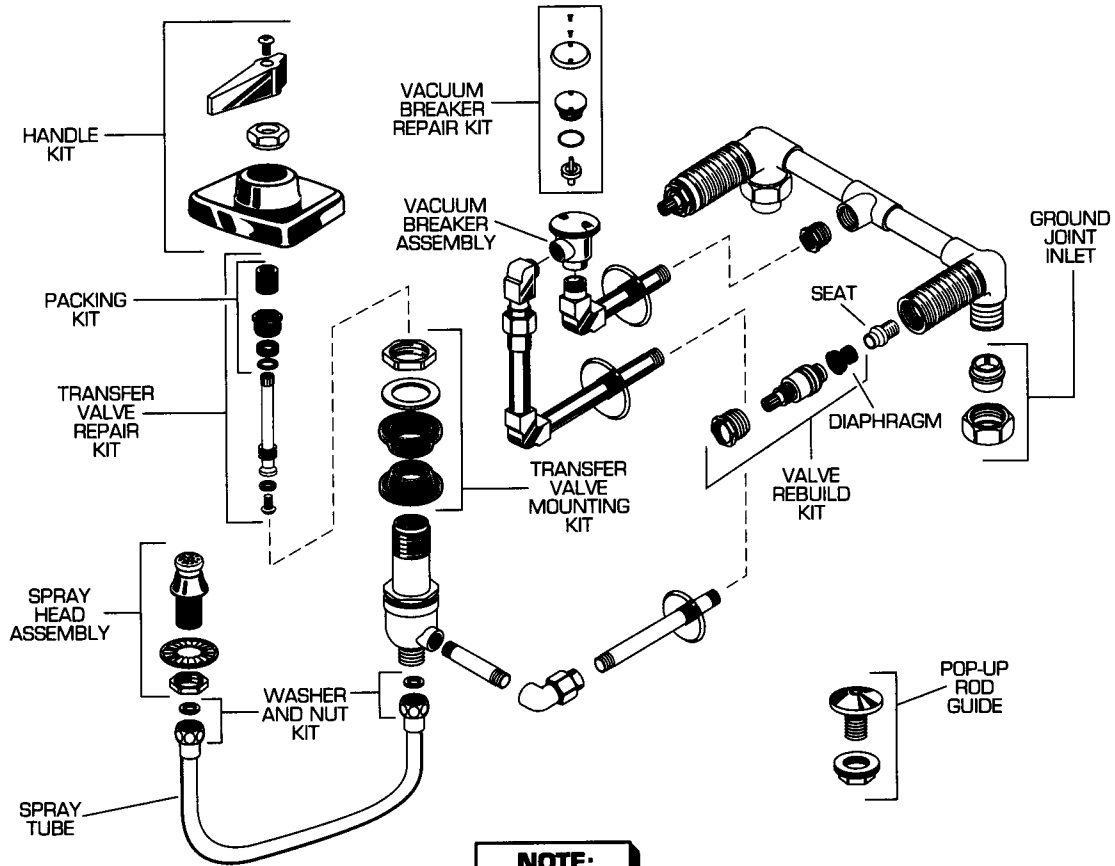

HERITAGE DECK-MOUNT BIDET FITTING

MODEL NUMBER

3325 SERIES

American Standard

PlumbingParts
Depot

800-448-8977

www.ppd1.biz

REPAIR PARTS	DESCRIPTION	PART NUMBER ★	PKG QTY
Handles, Pop-up Rods, Escutcheon	See Heritage Deck-Mount Handle Pages in Section E		
Fitting Parts	Valve Rebuild Kit (Knob)	066289-0070A	1 pair
	Diaphragm	072940-0070A	2
	Seat	066292-0040A	2
	Mounting Kit	069089-0070A	2 sets
	Supply Nut (Brass)	024220-0070A	2
	Transfer Valve Handle Kit	066340-YYY0A	1
	Transfer Valve Repair Kit	066399-YYY0A	1
	Transfer Valve Mounting Kit	066341-0070A	1
	Transfer Valve Packing Kit	066342-0070A	1
	Spray Tube	066343-0040A	1
	Washer and Nut Kit	066344-0070A	1
	Spray Head Assembly	017356-YYY0A	1
	Vacuum Breaker Assembly	066400-YYY0A	1
	Pop-up Rod Guide	066401-YYY0A	1
Vacuum Breaker Repair Kit	066501-YYY0A	1	
Drain Parts	Drain Stopper	070460-YYY0A	1
	Drain Flange Kit	066390-YYY0A	1
	Extension	066402-0070A	1
	Coupling Assembly	066470-0040A	1
	Tailpiece w/Escutcheon	030280-0040A	1

American Standard

Plumbing Parts Depot
800-448-8977
www.ppd1.biz

HERITAGE WALL-MOUNT BIDET FITTING

MODEL NUMBER

3324 SERIES

NOTE:
For Drain
Parts see
Section G

★ Replace the "YYY" with appropriate finish code

CHROME	002
GOLD	094

REPAIR PARTS	DESCRIPTION	PART NUMBER ★	PKG QTY
Handles, Pop-up Rods, Escutcheon	See Heritage Wall-Mount Handle Pages in Section E		
Fitting Parts	Valve Rebuild Kit	066289-0070A	1 pair
	Diaphragm	072940-0070A	2
	Seat	066292-0040A	2
	Ground Joint Inlet	075060-0070A	1 pair
	Transfer Valve Handle Kit	066340-YYY0A	1
	Transfer Valve Repair Kit	066399-YYY0A	1
	Transfer Valve Mounting Kit	066341-0070A	1
	Transfer Valve Packing Kit	066342-0070A	1
	Spray Tube	066343-0040A	1
	Washer and Nut Kit	066344-0070A	1
	Spray Head Assembly	017356-YYY0A	1
	Vacuum Breaker Assembly	066400-YYY0A	1
	Pop-up Rod Guide	066401-YYY0A	1
Vacuum Breaker Repair Kit	066501-YYY0A	1	