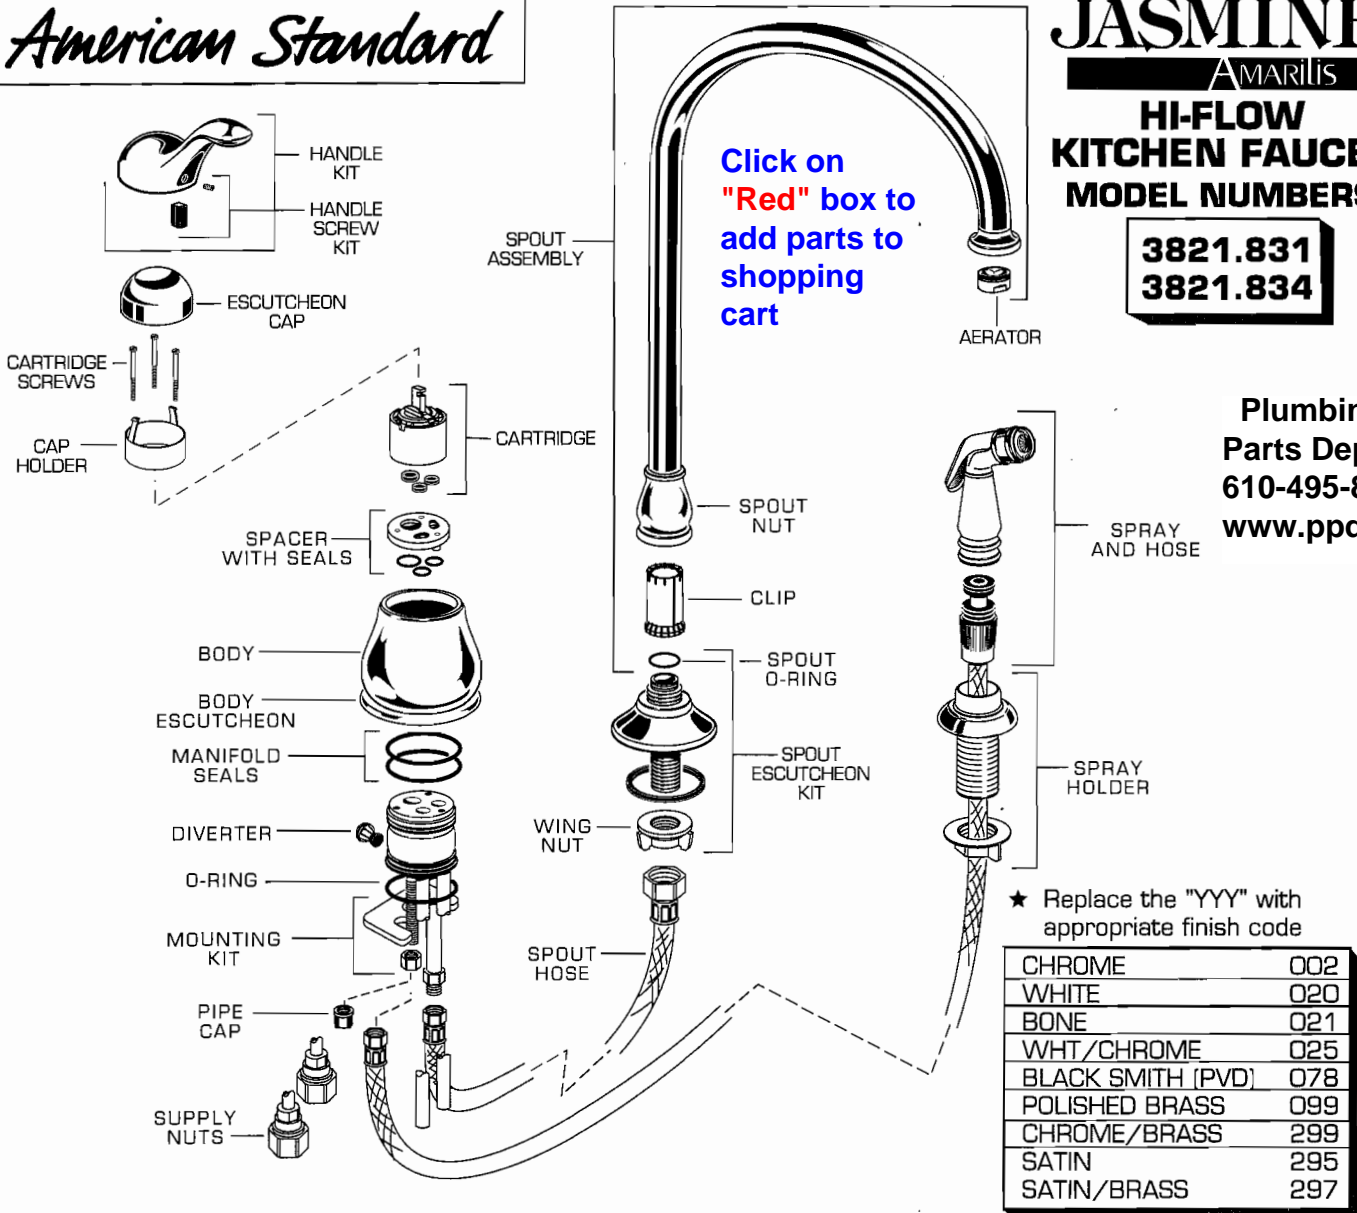

American Standard

JASMINE

AMARILIS

HI-FLOW KITCHEN FAUCET MODEL NUMBERS

3821.831
3821.834

Plumbing
Parts Depot
610-495-8790
www.ppd1.biz

Click on
"Red" box to
add parts to
shopping
cart

REPAIR PARTS	DESCRIPTION	PART NUMBER*	PKG QTY
Handle Parts	Handle Kit	060275-YYY0A	1
	Handle Screw Kit	030746-0020A	1
Valve Parts	Escutcheon Cap	907468-YYY0A	1
	Cap Holder	921877-0070A	1
	Cartridge Screws	023527-0070A	3
	Cartridge	023529-0070A	1
	Spacer with Seals	060343-0070A	1
	Manifold Seals	912760-0070A	2
	Body	900200-YYY0A	1
	Body Escutcheon	909719-YYY0A	1
	O-Ring	912647-0070A	1
	Mounting Kit	050068-0070A	1
	Supply Nuts	024220-0070A	2
Spout Parts	Spout Assembly	060469-YYY0A	1
	Aerator	066070-YYY0A	1
	Clip	923012-0070A	1
	Spout O-Ring	073542-0070A	1
	Spout Escutcheon Kit	961975-YYY0A	1
	Wing Nut	065800-0070A	1
	Spout Hose	923013-0070A	1
Spray Parts	Spray and Hose	922400-YYY0A	1
	Spray Holder	953040-YYY0A	1
	Diverter	042850-0070A	1
	1/4" Pipe Cap	060341-0070A	1