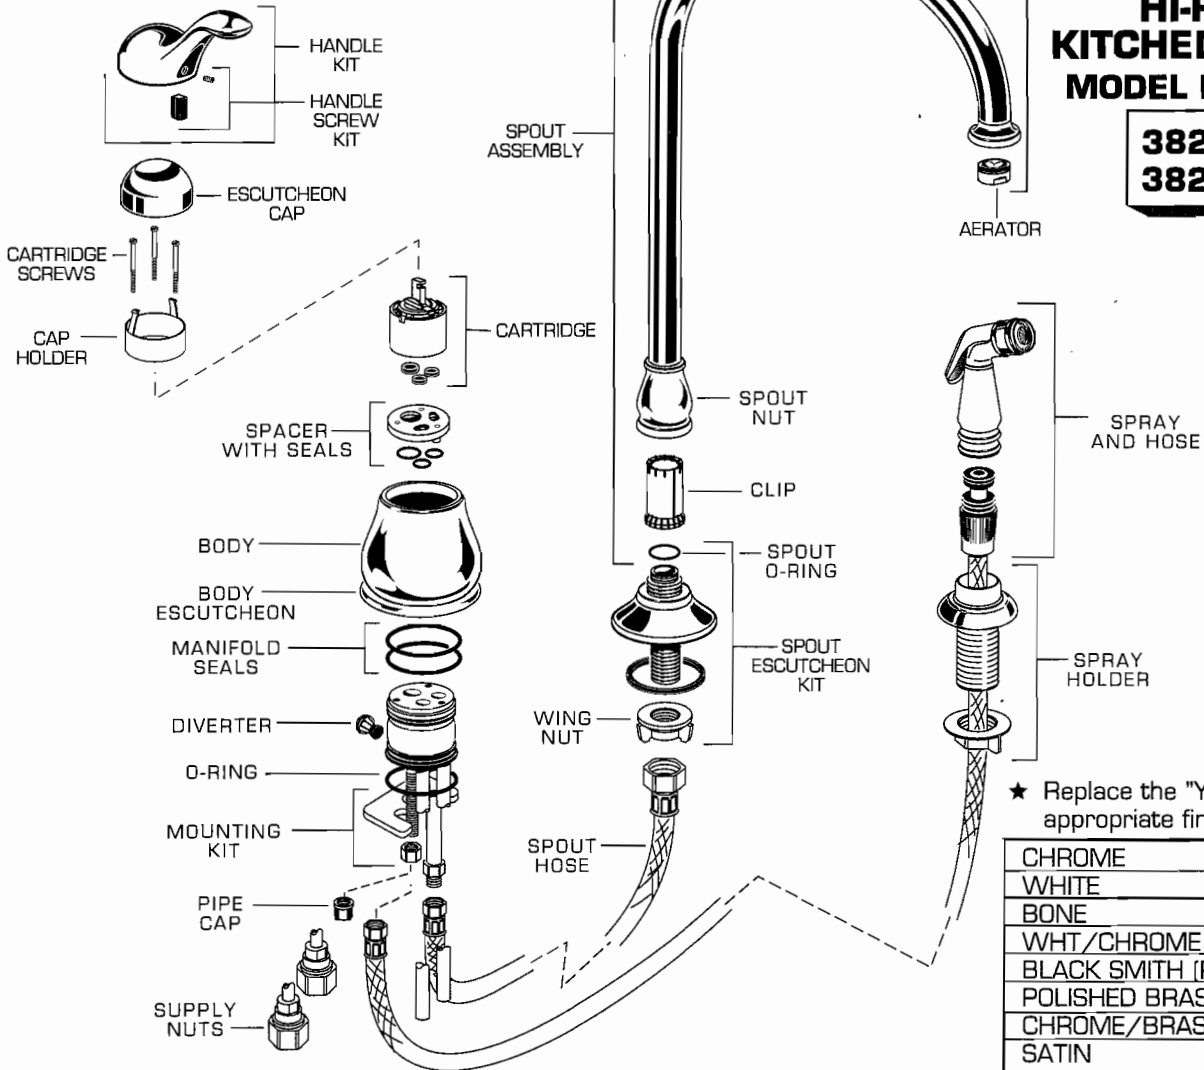

American Standard

JASMINE

AMARILIS

HI-FLOW KITCHEN FAUCET MODEL NUMBERS

3821.831
3821.834

Plumbing
Parts Depot
800-448-8977
www.ppd1.biz

★ Replace the "YYY" with appropriate finish code

CHROME	002
WHITE	020
BONE	021
WHT/CHROME	025
BLACK SMITH (PVD)	078
POLISHED BRASS	099
CHROME/BRASS	299
SATIN	295
SATIN/BRASS	297

REPAIR PARTS	DESCRIPTION	PART NUMBER*	PKG QTY
Handle Parts	Handle Kit	060275-YYY0A	1
	Handle Screw Kit	030746-0020A	1
Valve Parts	Escutcheon Cap	907468-YYY0A	1
	Cap Holder	921877-0070A	1
	Cartridge Screws	023527-0070A	3
	Cartridge	023529-0070A	1
	Spacer with Seals	060343-0070A	1
	Manifold Seals	912760-0070A	2
	Body	900200-YYY0A	1
	Body Escutcheon	909719-YYY0A	1
	O-Ring	912647-0070A	1
	Mounting Kit	050068-0070A	1
	Supply Nuts	024220-0070A	2
Spout Parts	Spout Assembly	060469-YYY0A	1
	Aerator	066070-YYY0A	1
	Clip	923012-0070A	1
	Spout O-Ring	073542-0070A	1
	Spout Escutcheon Kit	961975-YYY0A	1
	Wing Nut	065800-0070A	1
	Spout Hose	923013-0070A	1
Spray Parts	Spray and Hose	922400-YYY0A	1
	Spray Holder	953040-YYY0A	1
	Diverter	042850-0070A	1
	1/4" Pipe Cap	060341-0070A	1