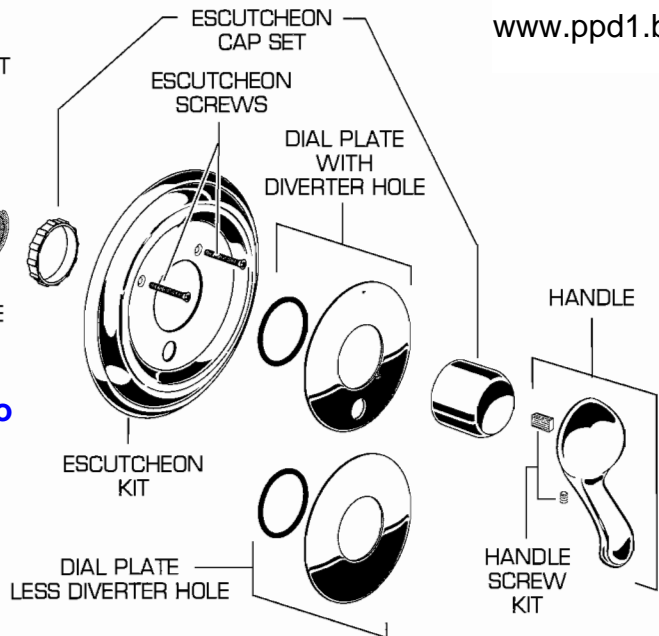

★ Replace the "YYY" with appropriate finish code

PRESSURE BALANCE BATH/SHOWER

MODEL NUMBERS

3808.500 3808.600
3808.501 3808.602

See C-92 for products manufactured after 11/00

Plumbing Parts Depot
610-495-8790
www.ppd1.biz

Click on "Red" box to add parts to shopping cart

REPAIR PARTS	DESCRIPTION	PART NUMBER ★	PKG QTY
Handle Parts	Handle	060275-YYYOA	1
	Handle Screw Kit	030746-0020A	1
Faucet Parts	Escutcheon Cap Set	030242-YYYOA	1
	Escutcheon Screw	078016-YYYOA	2
	Escutcheon Kit	060278-YYYOA	1
	Dial Plate with Diverter Hole	060279-YYYOA	1
	Dial Plate less Diverter Hole	060240-YYYOA	1
	Hot Limit Stop	023593-0070A	1
	Cartridge Screw	023774-0070A	3
	Cartridge	023529-0070A	1
	Spacer	060280-0070A	1
	Disk with Screws	051207-0070A	1
	Pressure Balance Unit	051091-0070A	1
	Trim Parts	Shower Arm and Flange	023560-YYYOA
Shower Head		953520-YYYOA	1
Trim Ring		909719-YYYOA	1
Decorative Ring		066119-YYYOA	1
Stream Straightener		028678-0070A	1
Diverter		051120-YYYOA	1
	Spout Kit	066203-YYYOA	1

Plumbing Parts
 Depot
 610-495-8790
 www.ppd1.biz

REPAIR PARTS	DESCRIPTION	PART NUMBER ★	PKG QTY
Handle Parts	Handle	060275-YYYQA	1
	Handle Screw Kit	030746-0020A	1
Faucet Parts	Escutcheon Cap Set	030242-YYYQA	1
	Escutcheon Screw	078016-YYYQA	2
	Escutcheon Kit	M961617-YYYQA	1
	Dial Plate Kit with Diverter Hole	M961624-YYYQA	1
	Dial Plate Kit less Diverter Hole	M961623-YYYQA	1
	Hot Limit Stop	023593-0070A	1
	Cartridge Screw	023774-0070A	3
	Cartridge	023529-0070A	1
	Fixation Ring with Screws	M961854-0070A	1
	Pressure Balance Unit	M952100-0070A	1
Trim Parts	Jasmine Shower Arm	M900507-YYYQA	1
	Jasmine Shower Head	M953570-YYYQA	1
	Spout Escutcheon	909719-YYYQA	1
	Decorative Ring	066119-YYYQA	1
	Stream Straightener	028678-0070A	1
	Diverter	051120-YYYQA	1
	Jasmine Spout Kit	066203-YYYQA	1
	Jasmine Diverter Spout Kit	M950215-YYYQA	1
	Diverter Spout Repair Kit	021653-YYYQA	1
	Trim Ring	909719-YYYQA	1