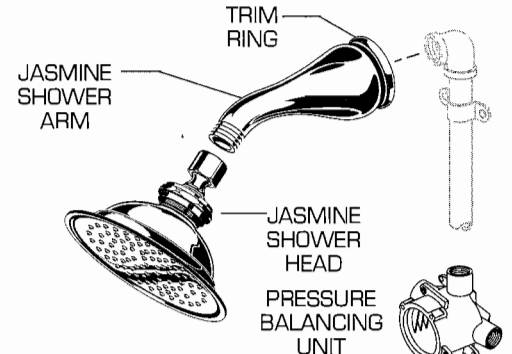

REPAIR PARTS	DESCRIPTION	PART NUMBER ★	PKG QTY	
Handle Parts	Handle	060275-YYYOA	1	
	Handle Screw Kit	030746-0020A	1	
Faucet Parts	Escutcheon Cap Set	030242-YYYOA	1	
	Escutcheon Screw	078016-YYYOA	2	
	Escutcheon Kit	060278-YYYOA	1	
	Dial Plate with Diverter Hole	060279-YYYOA	1	
	Dial Plate less Diverter Hole	060240-YYYOA	1	
	Hot Limit Stop	023593-0070A	1	
	Cartridge Screw	023774-0070A	3	
	Cartridge	023529-0070A	1	
	Spacer	060280-0070A	1	
	Disk with Screws	051207-0070A	1	
	Pressure Balance Unit	051091-0070A	1	
	Trim Parts	Shower Arm and Flange	023560-YYYOA	1
		Shower Head	953520-YYYOA	1
Trim Ring		909719-YYYOA	1	
Decorative Ring		066119-YYYOA	1	
Stream Straightener		028678-0070A	1	
Diverter		051120-YYYOA	1	
SPOUT KIT		066203-YYYOA	1	

## PRESSURE BALANCE BATH/SHOWER

SEE C-51 FOR FITTINGS  
MANUFACTURED  
BEFORE 11/00

Plumbing Parts  
Depot  
800-448-8977  
www.ppd1.biz

REPAIR PARTS	DESCRIPTION	PART NUMBER ★	PKG QTY
Handle Parts	Handle	060275-YYYQA	1
	Handle Screw Kit	030746-0020A	1
Faucet Parts	Escutcheon Cap Set	030242-YYYQA	1
	Escutcheon Screw	078016-YYYQA	2
	Escutcheon Kit	M961617-YYYQA	1
	Dial Plate Kit with Diverter Hole	M961624-YYYQA	1
	Dial Plate Kit less Diverter Hole	M961623-YYYQA	1
	Hot Limit Stop	023593-0070A	1
	Cartridge Screw	023774-0070A	3
	Cartridge	023529-0070A	1
	Fixation Ring with Screws	M961854-0070A	1
	Pressure Balance Unit	M952100-0070A	1
	Trim Parts	Jasmine Shower Arm	M900507-YYYQA
Jasmine Shower Head		M953570-YYYQA	1
Spout Escutcheon		909719-YYYQA	1
Decorative Ring		066119-YYYQA	1
Stream Straightener		028678-0070A	1
Diverter		051120-YYYQA	1
Jasmine Spout Kit		066203-YYYQA	1
Jasmine Diverter Spout Kit		M950215-YYYQA	1
Diverter Spout Repair Kit		021653-YYYQA	1
Trim Ring		909719-YYYQA	1