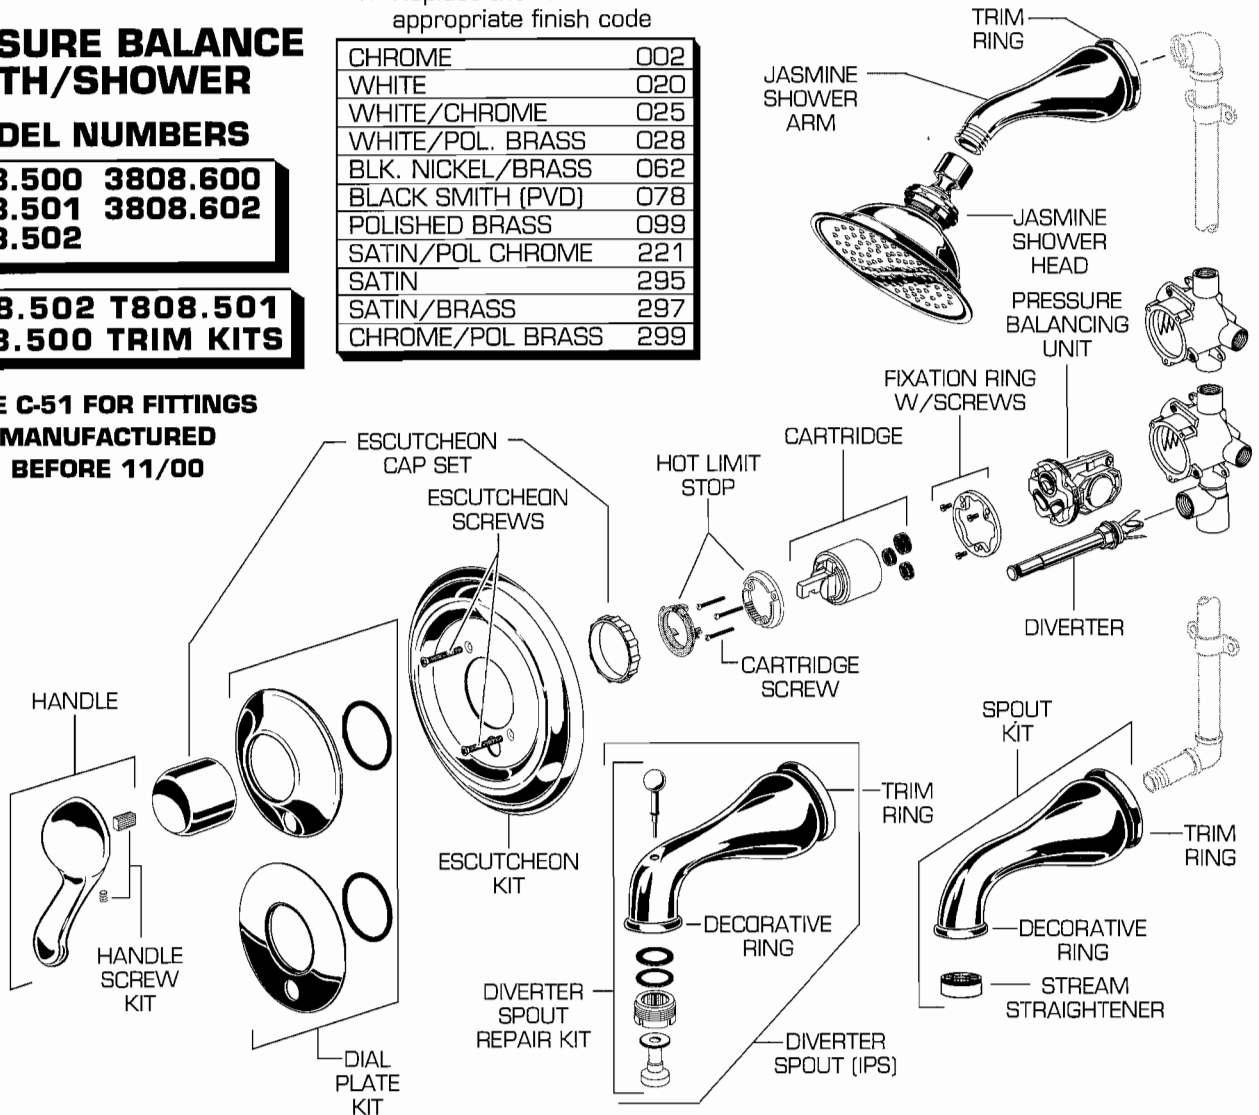

Click on "Red" box to add parts to shopping cart

REPAIR PARTS	DESCRIPTION	PART NUMBER ★	PKG QTY
Handle Parts	Handle	060275-YYYOA	1
	Handle Screw Kit	030746-0020A	1
Faucet Parts	Escutcheon Cap Set	030242-YYYOA	1
	Escutcheon Screw	078016-YYYOA	2
	Escutcheon Kit	060278-YYYOA	1
	Dial Plate with Diverter Hole	060279-YYYOA	1
	Dial Plate less Diverter Hole	060240-YYYOA	1
	Hot Limit Stop	023593-0070A	1
	Cartridge Screw	023774-0070A	3
	Cartridge	023529-0070A	1
	Spacer	060280-0070A	1
	Disk with Screws	051207-0070A	1
	Pressure Balance Unit	051091-0070A	1
	Trim Parts	Shower Arm and Flange	023560-YYYOA
Shower Head		953520-YYYOA	1
Trim Ring		909719-YYYOA	1
Decorative Ring		066119-YYYOA	1
Stream Straightener		028678-0070A	1
Diverter		051120-YYYOA	1
	Spout Kit	066203-YYYOA	1

JASMINE

AMARILIS

PRESSURE BALANCE BATH/SHOWER

MODEL NUMBERS

3808.500 3808.600
3808.501 3808.602
3803.502

T808.502 T808.501
T808.500 TRIM KITS

SEE C-51 FOR FITTINGS
 MANUFACTURED
 BEFORE 11/00

★ Replace the "YYY" with appropriate finish code

Plumbing Parts
 Depot
 610-495-8790
 www.ppd1.biz

REPAIR PARTS	DESCRIPTION	PART NUMBER ★	PKG QTY
Handle Parts	Handle	060275-YYYQA	1
	Handle Screw Kit	030746-0020A	1
Faucet Parts	Escutcheon Cap Set	030242-YYYQA	1
	Escutcheon Screw	078016-YYYQA	2
	Escutcheon Kit	M961617-YYYQA	1
	Dial Plate Kit with Diverter Hole	M961624-YYYQA	1
	Dial Plate Kit less Diverter Hole	M961623-YYYQA	1
	Hot Limit Stop	023593-0070A	1
	Cartridge Screw	023774-0070A	3
	Cartridge	023529-0070A	1
	Fixation Ring with Screws	M961854-0070A	1
	Pressure Balance Unit	M952100-0070A	1
Trim Parts	Jasmine Shower Arm	M900507-YYYQA	1
	Jasmine Shower Head	M953570-YYYQA	1
	Spout Escutcheon	909719-YYYQA	1
	Decorative Ring	066119-YYYQA	1
	Stream Straightener	028678-0070A	1
	Diverter	051120-YYYQA	1
	Jasmine Spout Kit	066203-YYYQA	1
	Jasmine Diverter Spout Kit	M950215-YYYQA	1
	Diverter Spout Repair Kit	021653-YYYQA	1
	Trim Ring	909719-YYYQA	1