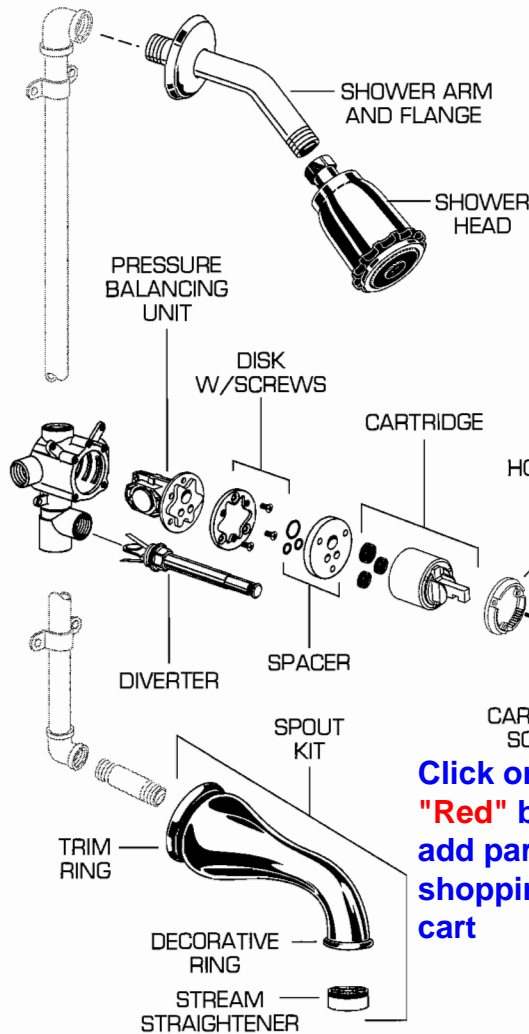

★ Replace the "YYY" with appropriate finish code

PRESSURE BALANCE BATH/SHOWER

MODEL NUMBERS

3808.500 3808.600
3808.501 3808.602

See C-92 for products manufactured after 11/00

Plumbing Parts Depot
610-495-8790
www.ppd1.biz

Click on "Red" box to add parts to shopping cart

REPAIR PARTS	DESCRIPTION	PART NUMBER ★	PKG QTY
Handle Parts	Handle	060275-YYYOA	1
	Handle Screw Kit	030746-0020A	1
Faucet Parts	Escutcheon Cap Set	030242-YYYOA	1
	Escutcheon Screw	078016-YYYOA	2
	Escutcheon Kit	060278-YYYOA	1
	Dial Plate with Diverter Hole	060279-YYYOA	1
	Dial Plate less Diverter Hole	060240-YYYOA	1
	Hot Limit Stop	023593-0070A	1
	Cartridge Screw	023774-0070A	3
	Cartridge	023529-0070A	1
	Spacer	060280-0070A	1
	Disk with Screws	051207-0070A	1
	Pressure Balance Unit	051091-0070A	1
	Trim Parts	Shower Arm and Flange	023560-YYYOA
Shower Head		953520-YYYOA	1
Trim Ring		909719-YYYOA	1
Decorative Ring		066119-YYYOA	1
Stream Straightener		028678-0070A	1
Diverter		051120-YYYOA	1
	Spout Kit	066203-YYYOA	1

Plumbing Parts
 Depot
 610-495-8790
 www.ppd1.biz

REPAIR PARTS	DESCRIPTION	PART NUMBER ★	PKG QTY
Handle Parts	Handle	060275-YYYQA	1
	Handle Screw Kit	030746-0020A	1
Faucet Parts	Escutcheon Cap Set	030242-YYYQA	1
	Escutcheon Screw	078016-YYYQA	2
	Escutcheon Kit	M961617-YYYQA	1
	Dial Plate Kit with Diverter Hole	M961624-YYYQA	1
	Dial Plate Kit less Diverter Hole	M961623-YYYQA	1
	Hot Limit Stop	023593-0070A	1
	Cartridge Screw	023774-0070A	3
	Cartridge	023529-0070A	1
	Fixation Ring with Screws	M961854-0070A	1
	Pressure Balance Unit	M952100-0070A	1
Trim Parts	Jasmine Shower Arm	M900507-YYYQA	1
	Jasmine Shower Head	M953570-YYYQA	1
	Spout Escutcheon	909719-YYYQA	1
	Decorative Ring	066119-YYYQA	1
	Stream Straightener	028678-0070A	1
	Diverter	051120-YYYQA	1
	Jasmine Spout Kit	066203-YYYQA	1
	Jasmine Diverter Spout Kit	M950215-YYYQA	1
	Diverter Spout Repair Kit	021653-YYYQA	1
	Trim Ring	909719-YYYQA	1