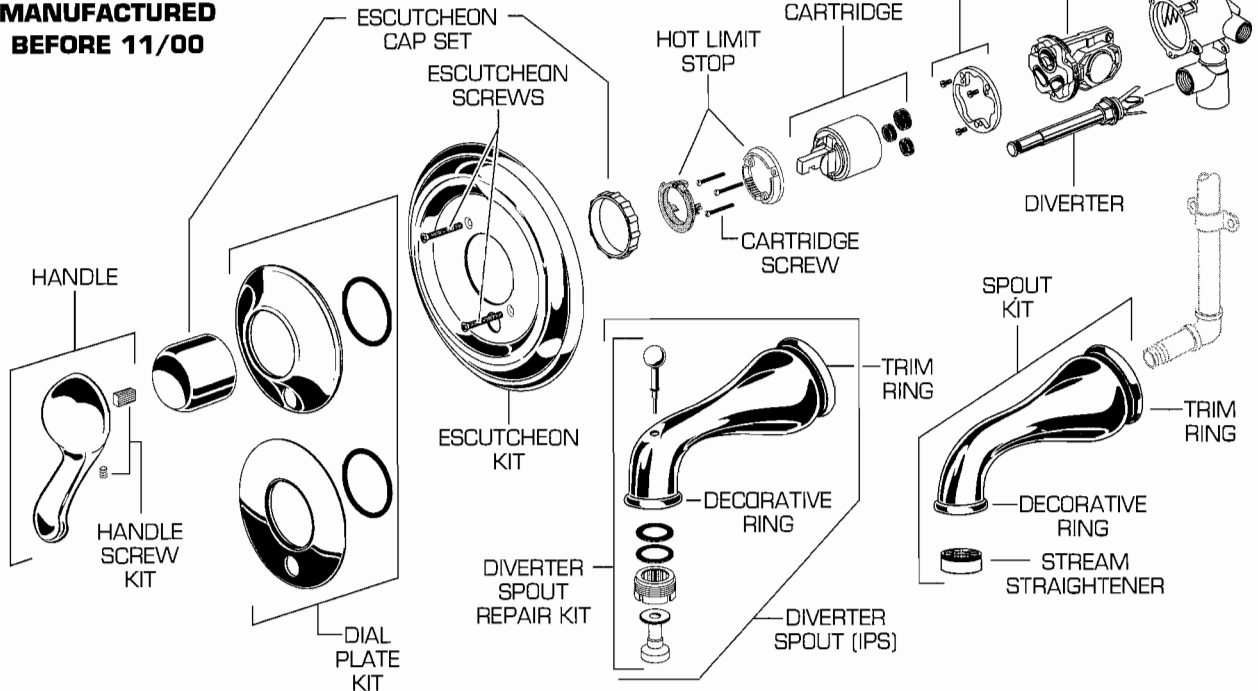

REPAIR PARTS	DESCRIPTION	PART NUMBER ★	PKG QTY	
Handle Parts	Handle	060275-YYYOA	1	
	Handle Screw Kit	030746-0020A	1	
Faucet Parts	Escutcheon Cap Set	030242-YYYOA	1	
	Escutcheon Screw	078016-YYYOA	2	
	Escutcheon Kit	060278-YYYOA	1	
	Dial Plate with Diverter Hole	060279-YYYOA	1	
	Dial Plate less Diverter Hole	060240-YYYOA	1	
	Hot Limit Stop	023593-0070A	1	
	Cartridge Screw	023774-0070A	3	
	Cartridge	023529-0070A	1	
	Spacer	060280-0070A	1	
	Disk with Screws	051207-0070A	1	
	Pressure Balance Unit	051091-0070A	1	
	Trim Parts	Shower Arm and Flange	023560-YYYOA	1
		Shower Head	953520-YYYOA	1
Trim Ring		909719-YYYOA	1	
Decorative Ring		066119-YYYOA	1	
Stream Straightener		028678-0070A	1	
Diverter		051120-YYYOA	1	
SPOUT KIT		066203-YYYOA	1	

## PRESSURE BALANCE BATH/SHOWER

SEE C-51 FOR FITTINGS  
MANUFACTURED  
BEFORE 11/00

Plumbing Parts  
Depot  
800-448-8977  
www.ppd1.biz

REPAIR PARTS	DESCRIPTION	PART NUMBER ★	PKG QTY
Handle Parts	Handle	060275-YYYQA	1
	Handle Screw Kit	030746-0020A	1
Faucet Parts	Escutcheon Cap Set	030242-YYYQA	1
	Escutcheon Screw	078016-YYYQA	2
	Escutcheon Kit	M961617-YYYQA	1
	Dial Plate Kit with Diverter Hole	M961624-YYYQA	1
	Dial Plate Kit less Diverter Hole	M961623-YYYQA	1
	Hot Limit Stop	023593-0070A	1
	Cartridge Screw	023774-0070A	3
	Cartridge	023529-0070A	1
	Fixation Ring with Screws	M961854-0070A	1
	Pressure Balance Unit	M952100-0070A	1
	Trim Parts	Jasmine Shower Arm	M900507-YYYQA
Jasmine Shower Head		M953570-YYYQA	1
Spout Escutcheon		909719-YYYQA	1
Decorative Ring		066119-YYYQA	1
Stream Straightener		028678-0070A	1
Diverter		051120-YYYQA	1
Jasmine Spout Kit		066203-YYYQA	1
Jasmine Diverter Spout Kit		M950215-YYYQA	1
Diverter Spout Repair Kit		021653-YYYQA	1
Trim Ring		909719-YYYQA	1