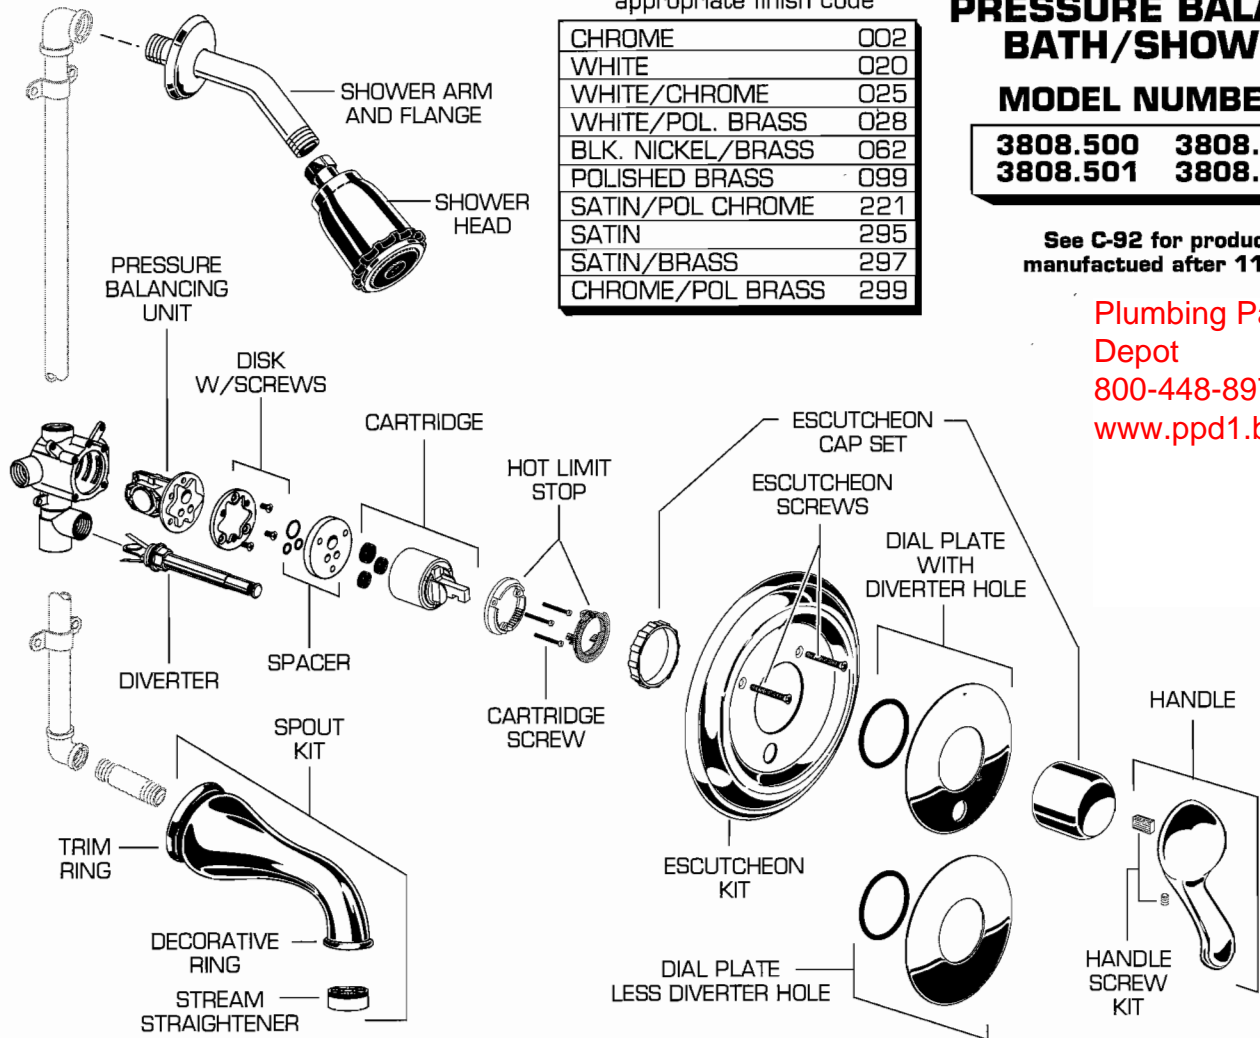

★ Replace the "YYY" with appropriate finish code

PRESSURE BALANCE BATH/SHOWER

MODEL NUMBERS

3808.500 3808.600
3808.501 3808.602

See C-92 for products manufactured after 11/00

Plumbing Parts Depot
800-448-8977
www.ppd1.biz

CHROME	002
WHITE	020
WHITE/CHROME	025
WHITE/POL. BRASS	028
BLK. NICKEL/BRASS	062
POLISHED BRASS	099
SATIN/POL CHROME	221
SATIN	295
SATIN/BRASS	297
CHROME/POL BRASS	299

REPAIR PARTS	DESCRIPTION	PART NUMBER ★	PKG QTY	
Handle Parts	Handle	060275-YYYOA	1	
	Handle Screw Kit	030746-0020A	1	
Faucet Parts	Escutcheon Cap Set	030242-YYYOA	1	
	Escutcheon Screw	078016-YYYOA	2	
	Escutcheon Kit	060278-YYYOA	1	
	Dial Plate with Diverter Hole	060279-YYYOA	1	
	Dial Plate less Diverter Hole	060240-YYYOA	1	
	Hot Limit Stop	023593-0070A	1	
	Cartridge Screw	023774-0070A	3	
	Cartridge	023529-0070A	1	
	Spacer	060280-0070A	1	
	Disk with Screws	051207-0070A	1	
	Pressure Balance Unit	051091-0070A	1	
	Trim Parts	Shower Arm and Flange	023560-YYYOA	1
		Shower Head	953520-YYYOA	1
Trim Ring		909719-YYYOA	1	
Decorative Ring		066119-YYYOA	1	
Stream Straightener		028678-0070A	1	
Diverter		051120-YYYOA	1	
SPOUT KIT		066203-YYYOA	1