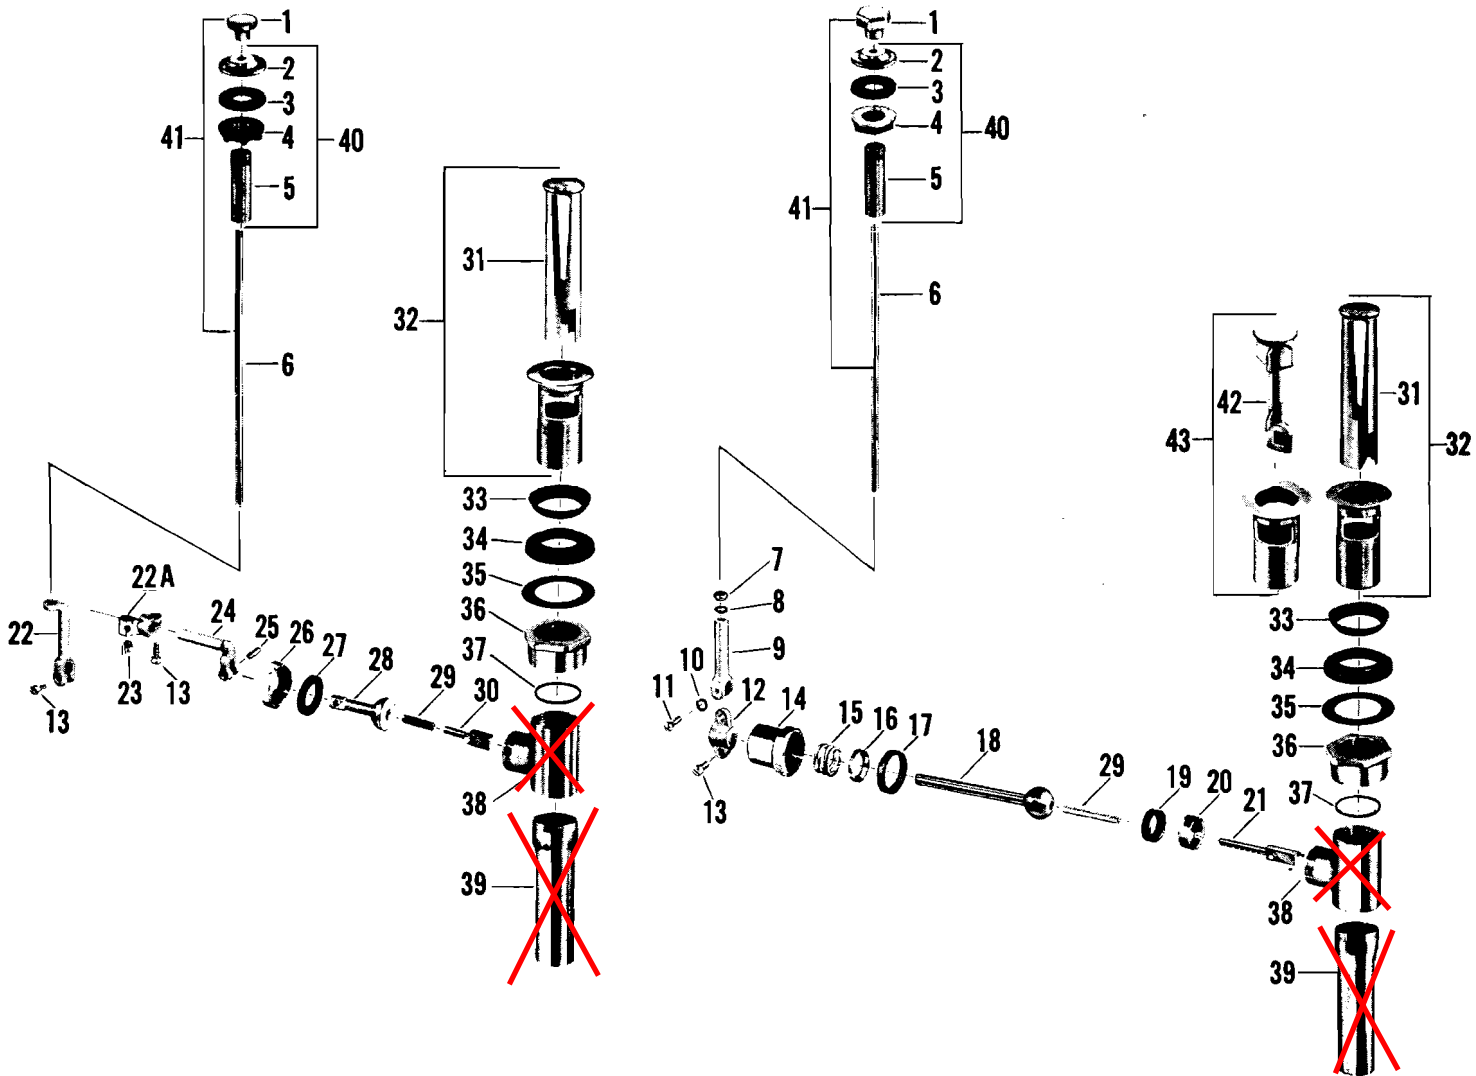

Lavatory Drain Fittings

no.	description	part no.	B 769	B 767	R 2542
1	Lift Knob	1189-12			
	Lift Knob	25965-02			
2	Flange	296-02			
3	Washer	1225-07			
4	Lock Nut	60078-08			
5	Threaded Nipple	38838-05			
6	Lift Rod	39800-02			
	Lift Rod	39914-02			
	Lift Rod	25804-02			
7	Lock Nut	217-05			
8	Clevis Lock Washer	358-29			
9	Clevis	60077-05			
10	Lock Washer	269-09			
11	Clevis Screw	372-05			
12	Clamp	60076-05			
13	Clamp Screw	292-09			
14	Cap Nut	60075-02			
15	Ball Spring	466-07			
16	Ball Ring	60074-08			
17	Packing	402-17			
18	4 3/8" Long Rod w/Ball	18584-05			
	3 7/8" Long Rod w/Ball	8381-05			
19	Spacer	60072-08			
20	Cam	374-07			
21	Plunger Lift	413-07			
22	Clamp w/screws	1227-24			
22A	Clamp w/screws	874-14			
23	Set Screw	425-09			
24	Clevis	1228-14			
25	Clevis Screw	343-15			
26	Cap Nut	60106-02			
27	Packing Washer	404-27			
28	Operating Ball	1214-14			
29	Lift Spring	467-07			
	Lift Spring	310-27			
30	Plunger Lift	326-27			
31	Plunger	259-12			
32	Outlet Plug w/plunger	18582-02			
33	Flange Washer	1106-17			
34	Plug Washer	1037-17			
35	Friction Ring	427-17			
36	Plug Lock Nut	210-12			
37	Coupling Washer	118-17			
38	Body	60068-02			
39	Tailpiece	40486-04			
40	Flange Assembly	4829-02			
41	Rod & Knob S/A - (Parts 1 & 6)	18580-02			
	Rod & Knob S/A - (Parts 1 & 6)	8179-02			
	Rod & Knob S/A - (Parts 1 & 6)	8180-02			
42	Non-removable Plunger	704-32			
43	Outlet Plug w/non-removable Plunger	18627-02			