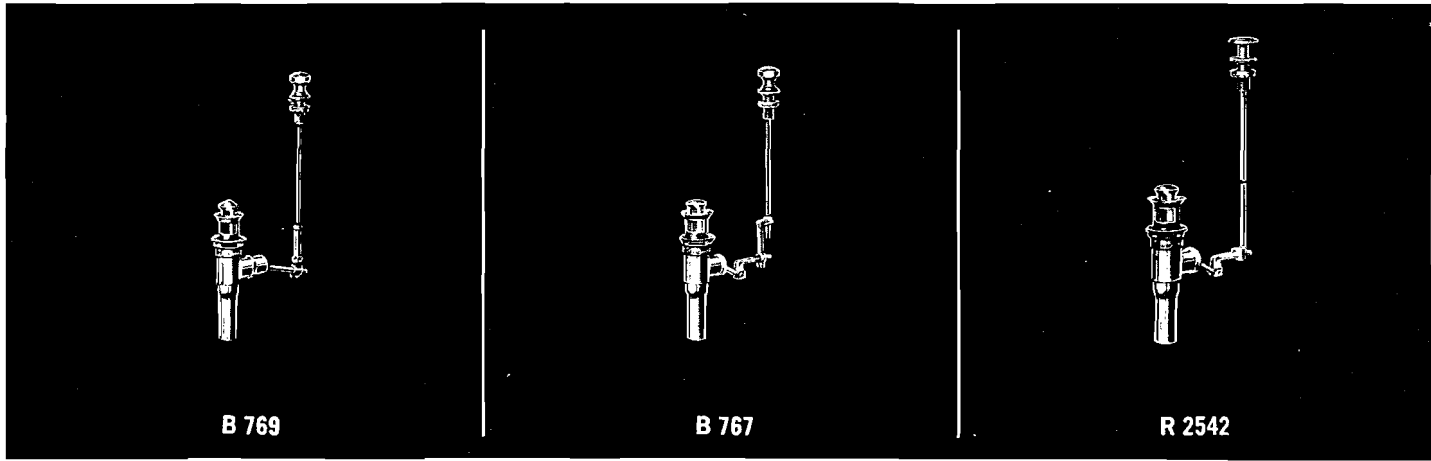

Lavatory Drain Fittings

no.	description	part no.	B 769	B 767	R 2542
1	Lift Knob	1189-12			
	Lift Knob	25965-02			
2	Flange	296-02			
3	Washer	1225-07			
4	Lock Nut	60078-08			
5	Threaded Nipple	38838-05			
6	Lift Rod	39800-02			
	Lift Rod	39914-02			
	Lift Rod	25804-02			
7	Lock Nut	217-05			
8	Clevis Lock Washer	358-29			
9	Clevis	60077-05			
10	Lock Washer	269-09			
11	Clevis Screw	372-05			
12	Clamp	60076-05			
13	Clamp Screw	292-09			
14	Cap Nut	60075-02			
15	Ball Spring	466-07			
16	Ball Ring	60074-08			
17	Packing	402-17			
18	4 3/8" Long Rod w/Ball	18584-05			
	3 7/8" Long Rod w/Ball	8381-05			
19	Spacer	60072-08			
20	Cam	374-07			
21	Plunger Lift	413-07			
22	Clamp w/screws	1227-24			
22A	Clamp w/screws	874-14			
23	Set Screw	425-09			
24	Clevis	1228-14			
25	Clevis Screw	343-15			
26	Cap Nut	60106-02			
27	Packing Washer	404-27			
28	Operating Ball	1214-14			
29	Lift Spring	467-07			
	Lift Spring	310-27			
30	Plunger Lift	326-27			
31	Plunger	259-12			
32	Outlet Plug w/plunger	18582-02			
33	Flange Washer	1106-17			
34	Plug Washer	1037-17			
35	Friction Ring	427-17			
36	Plug Lock Nut	210-12			
37	Coupling Washer	118-17			
38	Body	60068-02			
39	Tailpiece	40486-04			
40	Flange Assembly	4829-02			
41	Rod & Knob S/A - (Parts 1 & 6)	18580-02			
	Rod & Knob S/A - (Parts 1 & 6)	8179-02			
	Rod & Knob S/A - (Parts 1 & 6)	8180-02			
42	Non-removable Plunger	704-32			
43	Outlet Plug w/non-removable Plunger	18627-02			