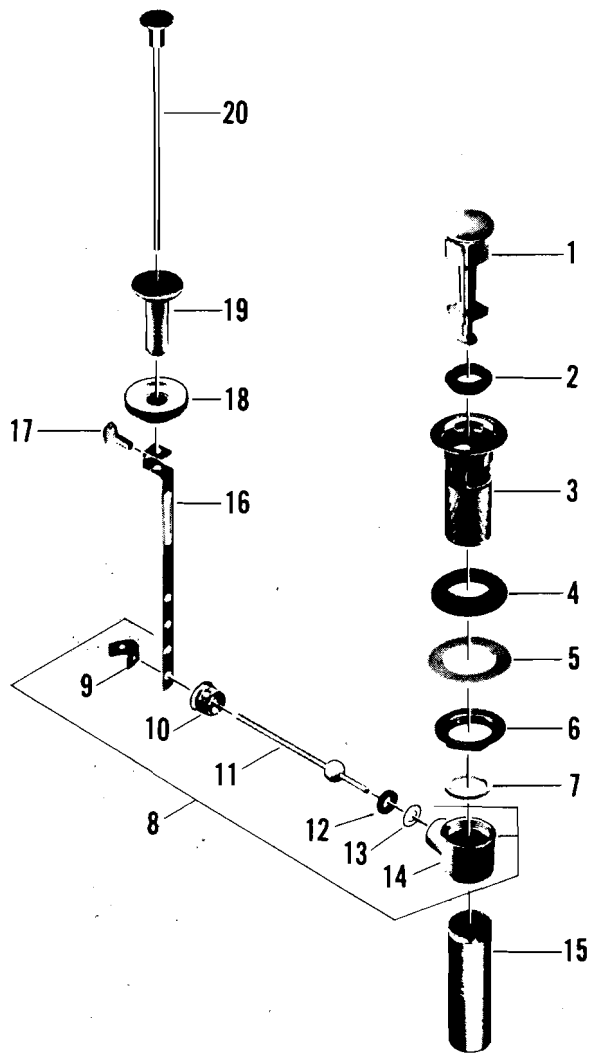

Lavatory Drain Fitting

New Style Heritage Pop-Up Drain

no.	description	part no.	2421.014
1	Stopper	64754-09	
2	Gasket	826-07	
3	Plug	64751-02	
4	Plug Washer	64752-07	
5	Washer	427-17	
6	Lock Nut	64753-01	
7	Gasket	64784-07	
8	Coupling S/A	70513-04	
9	Clip	72531-07	
10	Pivot Nut	70507-05	
11	Pivot Rod & Ball	70414-07	
12	Washer	64705-07	
13	Adaptor	72577-04*	
14	Coupling Body	70405-04	
15	Tailpiece	70531-04	
16	Extension	70417-07	
17	Wing Nut	831-09	
18	Lock Nut	73574-07	
19	Deck Fitting S/A	50614-06	
20	Rod & Knob S/A	61052-02	

* NOT AVAILABLE