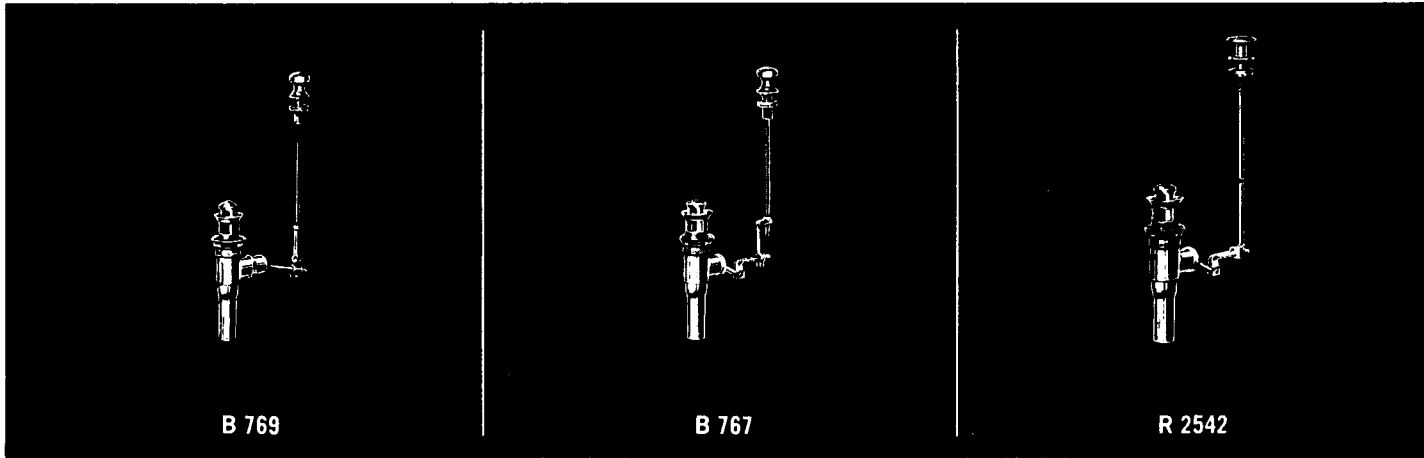

Lavatory Drain Fittings

Plumbing Parts Depot
800-448-8977
www.ppd1.biz

no.	description	part no.	B 769	B 767	R 2542
1	Lift Knob	1189-12			
	Lift Knob	25965-02			
2	Flange	296-02			
3	Washer	1225-07			
4	Lock Nut	60078-08			
5	Threaded Nipple	38838-05			
6	Lift Rod	39800-02			
	Lift Rod	39914-02			
	Lift Rod	25804-02			
7	Lock Nut	217-05			
8	Clevis Lock Washer	358-29			
9	Clevis	60077-05			
10	Lock Washer	269-09			
11	Clevis Screw	372-05			
12	Clamp	60076-05			
13	Clamp Screw	292-09			
14	Cap Nut	60075-02			
15	Ball Spring	466-07			
16	Ball Ring	60074-08			
17	Packing	402-17			
18	4 3/8" Long Rod w/Ball	18584-05			
	3 7/8" Long Rod w/Ball	8381-05			
19	Spacer	60072-08			
20	Cam	374-07			
21	Plunger Lift	413-07			
22	Clamp w/screws	1227-24			
22A	Clamp w/screws	874-14			
23	Set Screw	425-09			
24	Clevis	1228-14			
25	Clevis Screw	343-15			
26	Cap Nut	60106-02			
27	Packing Washer	404-27			
28	Operating Ball	1214-14			
29	Lift Spring	467-07			
	Lift Spring	310-27			
30	Plunger Lift	326-27			
31	Plunger	259-12			
32	Outlet Plug w/plunger	18582-02			
33	Flange Washer	1106-17			
34	Plug Washer	1037-17			
35	Friction Ring	427-17			
36	Plug Lock Nut	210-12			
37	Coupling Washer	118-17			
38	Body	60068-02			
39	Tailpiece	40486-04			
40	Flange Assembly	4829-02			
41	Rod & Knob S/A - (Parts 1 & 6)	18580-02			
	Rod & Knob S/A - (Parts 1 & 6)	8179-02			
	Rod & Knob S/A - (Parts 1 & 6)	8180-02			
42	Non-removable Plunger	704-32			
43	Outlet Plug w/non-removable Plunger	18627-02			
Sub-assemblies -					
	Lower Rod S/A - (Parts 9 thru 13)	18589-05			
	Pop-up S/A w/3 7/8" Rod - (Parts 14-21 & 31-39)	18586-02			
	Pop-up S/A w/4 3/8" Rod - (Parts 14-21 & 31-39)	18581-02			
	Pop-up S/A - (Parts 24 thru 39)	4859-02			
	Rod, Knob & Flange S/A - (Parts 1-8 & 22)	4864-02			
	Rod, Knob & Flange S/A - (Parts 1-6 & 22)	4989-02			