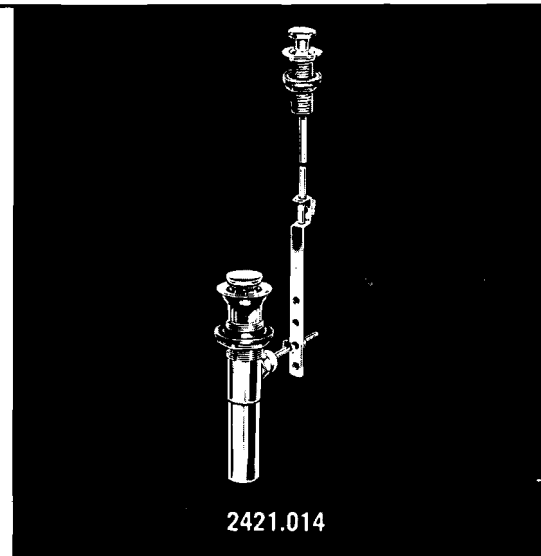

Lavatory Drain Fitting

New Style Heritage Pop-Up Drain

no.	description	part no.	2421.014
1	Stopper	64754-09	
2	Gasket	826-07	
3	Plug	64751-02	
4	Plug Washer	64752-07	
5	Washer	427-17	
6	Lock Nut	64753-01	
7	Gasket	64784-07	
8	Coupling S/A	70513-04	
9	Clip	72531-07	
10	Pivot Nut	70507-05	
11	Pivot Rod & Ball	70414-07	
12	Washer	64705-07	
13	Adaptor	72577-04*	
14	Coupling Body	70405-04	
15	Tailpiece	70531-04	
16	Extension	70417-07	
17	Wing Nut	831-09	
18	Lock Nut	73574-07	
19	Deck Fitting S/A	50614-06	
20	Rod & Knob S/A	61052-02	

* NOT AVAILABLE