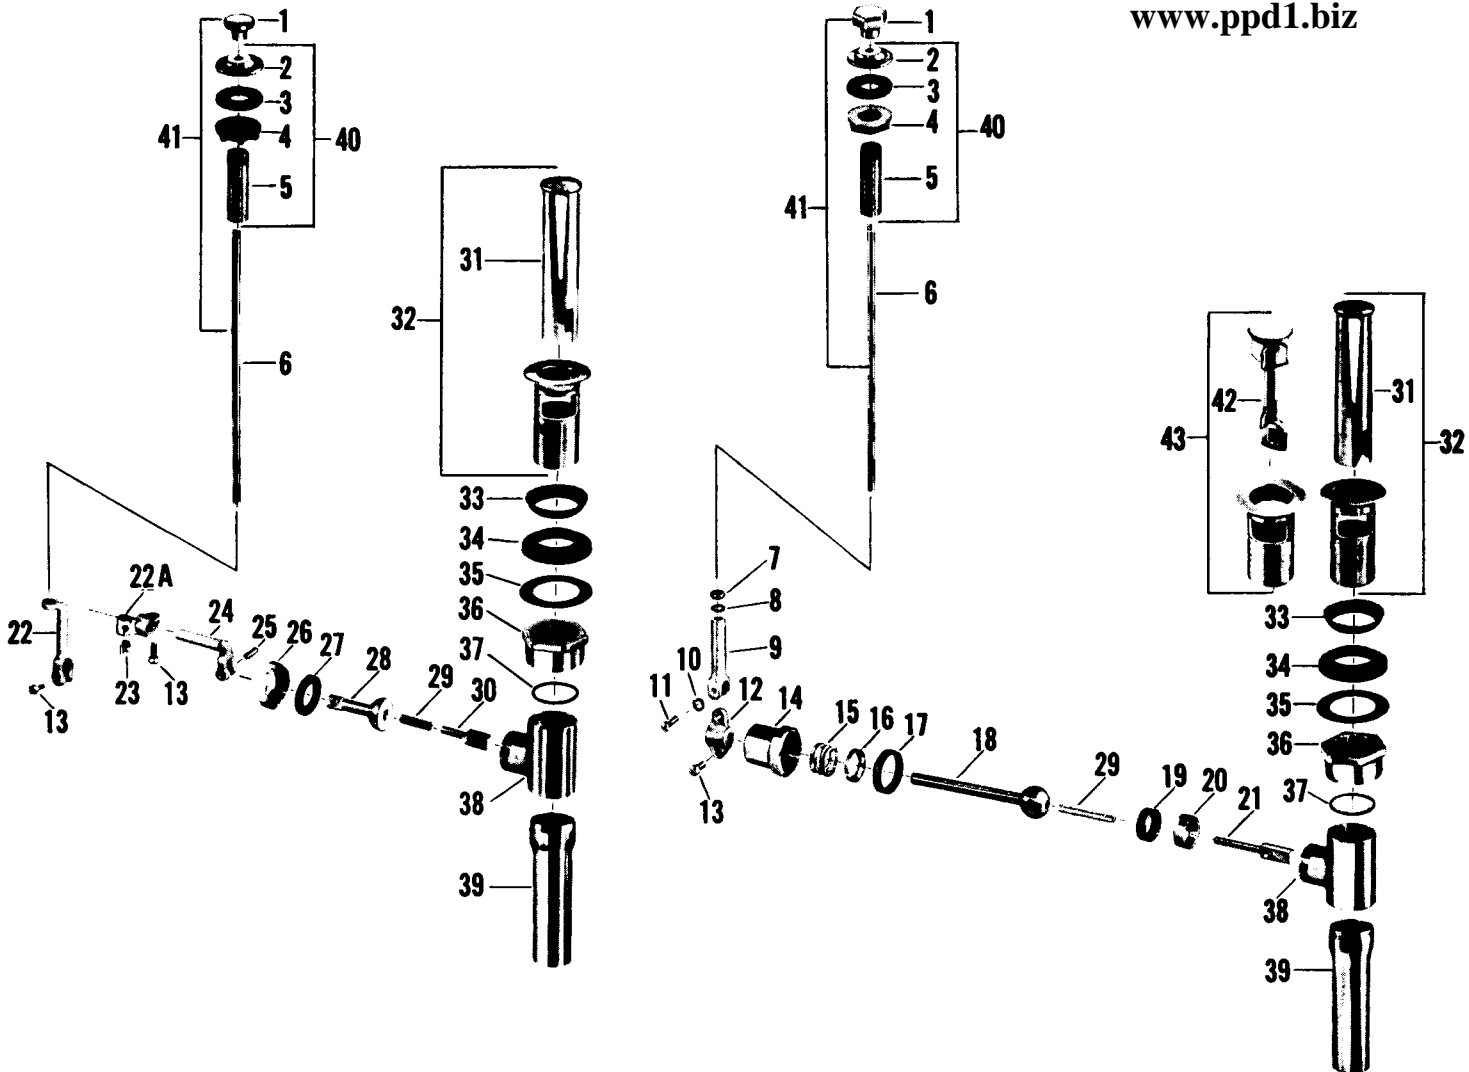

Lavatory Drain Fittings

Plumbing Parts Depot
800-448-8977
www.ppd1.biz

no.	description	part no.	B 769	B 767	R 2542
1	Lift Knob	1189-12			
	Lift Knob	25965-02			
2	Flange	296-02			
3	Washer	1225-07			
4	Lock Nut	60078-08			
5	Threaded Nipple	38838-05			
6	Lift Rod	39800-02			
	Lift Rod	39914-02			
	Lift Rod	25804-02			
7	Lock Nut	217-05			
8	Clevis Lock Washer	358-29			
9	Clevis	60077-05			
10	Lock Washer	269-09			
11	Clevis Screw	372-05			
12	Clamp	60076-05			
13	Clamp Screw	292-09			
14	Cap Nut	60075-02			
15	Ball Spring	466-07			
16	Ball Ring	60074-08			
17	Packing	402-17			
18	4 3/8" Long Rod w/Ball	18584-05			
	3 7/8" Long Rod w/Ball	8381-05			
19	Spacer	60072-08			
20	Cam	374-07			
21	Plunger Lift	413-07			
22	Clamp w/screws	1227-24			
22A	Clamp w/screws	874-14			
23	Set Screw	425-09			
24	Clevis	1228-14			
25	Clevis Screw	343-15			
26	Cap Nut	60106-02			
27	Packing Washer	404-27			
28	Operating Ball	1214-14			
29	Lift Spring	467-07			
	Lift Spring	310-27			
30	Plunger Lift	326-27			
31	Plunger	259-12			
32	Outlet Plug w/plunger	18582-02			
33	Flange Washer	1106-17			
34	Plug Washer	1037-17			
35	Friction Ring	427-17			
36	Plug Lock Nut	210-12			
37	Coupling Washer	118-17			
38	Body	60068-02			
39	Tailpiece	40486-04			
40	Flange Assembly	4829-02			
41	Rod & Knob S/A - (Parts 1 & 6)	18580-02			
	Rod & Knob S/A - (Parts 1 & 6)	8179-02			
	Rod & Knob S/A - (Parts 1 & 6)	8180-02			
42	Non-removable Plunger	704-32			
43	Outlet Plug w/non-removable Plunger	18627-02			
Sub-assemblies -					
	Lower Rod S/A - (Parts 9 thru 13)	18589-05			
	Pop-up S/A w/3 7/8" Rod - (Parts 14-21 & 31-39)	18586-02			
	Pop-up S/A w/4 3/8" Rod - (Parts 14-21 & 31-39)	18581-02			
	Pop-up S/A - (Parts 24 thru 39)	4859-02			
	Rod, Knob & Flange S/A - (Parts 1-8 & 22)	4864-02			
	Rod, Knob & Flange S/A - (Parts 1-6 & 22)	4989-02			