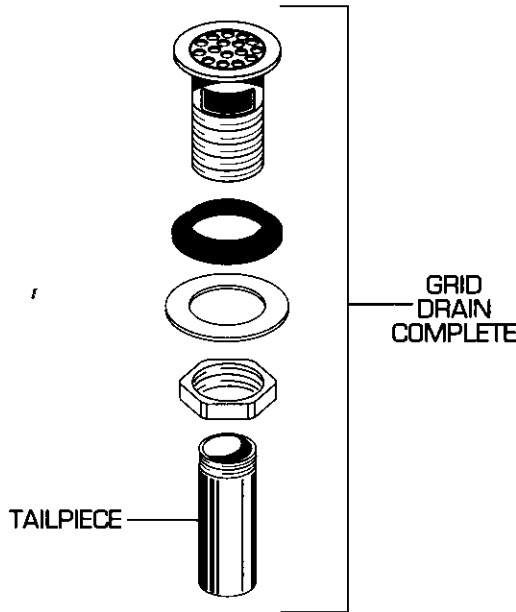

LAVATORY DRAINS

American Standard

GRID

- CHROME
- MATTE CHROME
- POLISHED BRASS

★ Replace the "YYY" with appropriate finish code

50/50 POP-UP

CHROME 002

GRID DRAIN

CHROME 002

POLISHED BRASS 099

Plumbing Parts Depot

800-448-8977

www.ppd.biz

50/50 PLASTIC POP-UP

- CHROME
- WHITE
- BONE
- POLISHED BRASS

REPAIR PARTS	DESCRIPTION	PART NUMBER ★	PKG QTY
Grid	Grid Drain Complete	015025-YYY0A	1
	Tailpiece Only	070532-0040A	1
50/50 Plastic Pop-Up	Plastic Pop-Up Complete	M953465-YYY0A	1
	Drain Stopper	M907022-YYY0A	1
	Drain Flange	M900986-YYY0A	1
	Rubber Gasket	M913302-0070A	1
	Extension	072574-0070A	1
	Pivot Rod	M960991-0070A	1
	Clip	072531-0070A	1
	Tailpiece	M919665-0070A	1
	Seal	M913815-0070A	1
	Retainer Kit	M960990-0070A	1

REPAIR PARTS	DESCRIPTION	PART NUMBER ★	PKG QTY
Metal Pop-Up	Metal Pop-Up Complete	066497-YYY0A	1
	Drain Flange Kit	066390-YYY0A	1
	Drain Stopper	070460-YYY0A	1
	Coupling Assembly	028621-0040A	1
	Tailpiece	070532-0040A	1
	Clip	072531-0070A	1
	Extension	072574-0070A	1
	Metal One-Piece Pop-Up	Metal One-Piece Pop-up Complete	953450-YYY0A
Drain Flange Kit		066117-YYY0A	1
Drain Stopper		066116-YYY0A	1
Drain Body		900864-0070A	1
Pivot Assembly		066118-0070A	1
Clip		070847-0070A	1
Extension		072574-0070A	1
Tailpiece		070532-0040A	1
Miscellaneous	Extra Long Pivot Rod (7-1/2")	025088-0070A	1
	Tailpiece with Escutcheon	030280-0040A	1