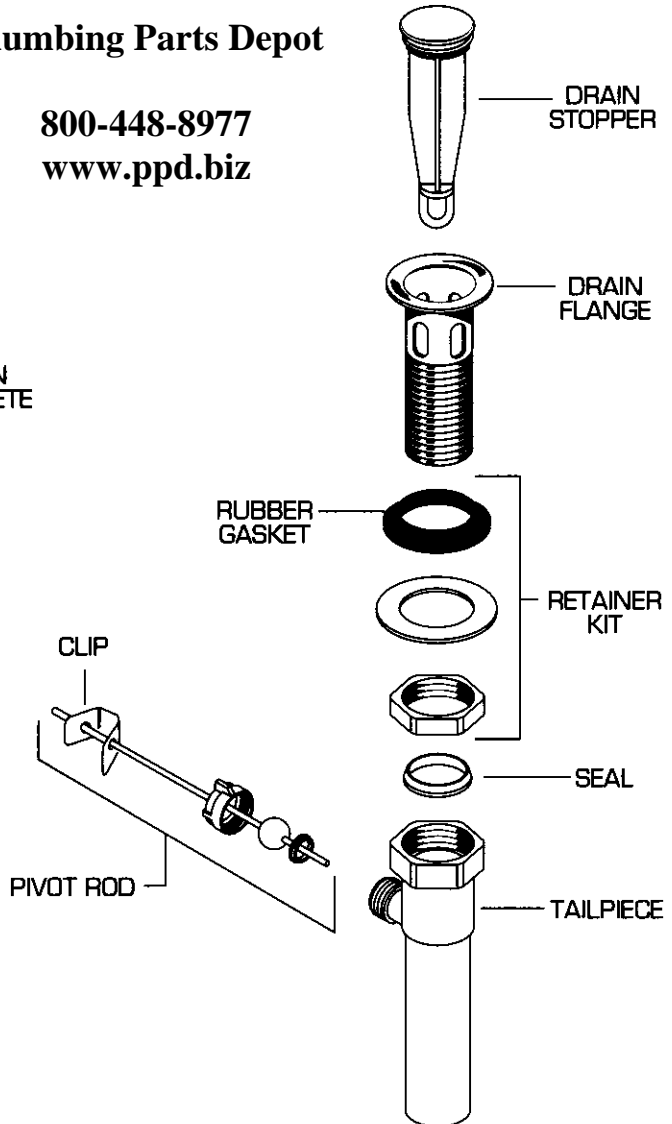

LAVATORY DRAINS

American Standard

GRID

- CHROME
- MATTE CHROME
- POLISHED BRASS

★ Replace the "YYY" with appropriate finish code

50/50 POP-UP

CHROME 002

GRID DRAIN

CHROME 002

POLISHED BRASS 099

Plumbing Parts Depot

800-448-8977

www.ppd.biz

50/50 PLASTIC POP-UP

- CHROME
- WHITE
- BONE
- POLISHED BRASS

REPAIR PARTS	DESCRIPTION	PART NUMBER ★	PKG QTY
Grid	Grid Drain Complete	015025-YYY0A	1
	Tailpiece Only	070532-0040A	1
50/50 Plastic Pop-Up	Plastic Pop-Up Complete	M953465-YYY0A	1
	Drain Stopper	M907022-YYY0A	1
	Drain Flange	M900986-YYY0A	1
	Rubber Gasket	M913302-0070A	1
	Extension	072574-0070A	1
	Pivot Rod	M960991-0070A	1
	Clip	072531-0070A	1
	Tailpiece	M919665-0070A	1
	Seal	M913815-0070A	1
	Retainer Kit	M960990-0070A	1

REPAIR PARTS	DESCRIPTION	PART NUMBER ★	PKG QTY
Metal Pop-Up	Metal Pop-Up Complete	066497-YYY0A	1
	Drain Flange Kit	066390-YYY0A	1
	Drain Stopper	070460-YYY0A	1
	Coupling Assembly	028621-0040A	1
	Tailpiece	070532-0040A	1
	Clip	072531-0070A	1
	Extension	072574-0070A	1
	Metal One-Piece Pop-Up	Metal One-Piece Pop-up Complete	953450-YYY0A
Drain Flange Kit		066117-YYY0A	1
Drain Stopper		066116-YYY0A	1
Drain Body		900864-0070A	1
Pivot Assembly		066118-0070A	1
Clip		070847-0070A	1
Extension		072574-0070A	1
Tailpiece		070532-0040A	1
Miscellaneous	Extra Long Pivot Rod (7-1/2")	025088-0070A	1
	Tailpiece with Escutcheon	030280-0040A	1