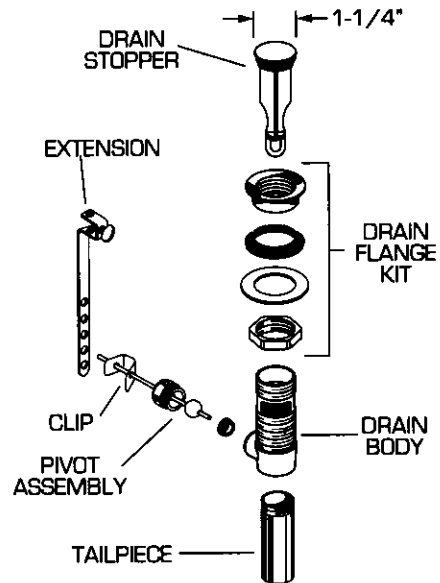

LAVATORY DRAINS

American Standard

GRID

- CHROME
- MATTE CHROME
- POLISHED BRASS

★ Replace the "YYY" with appropriate finish code

50/50 POP-UP

CHROME 002

GRID DRAIN

CHROME 002

POLISHED BRASS 099

Plumbing Parts Depot

800-448-8977

www.ppd.biz

50/50 PLASTIC POP-UP

- CHROME
- WHITE
- BONE
- POLISHED BRASS

REPAIR PARTS	DESCRIPTION	PART NUMBER ★	PKG QTY
Grid	Grid Drain Complete	015025-YYY0A	1
	Tailpiece Only	070532-0040A	1
50/50 Plastic Pop-Up	Plastic Pop-Up Complete	M953465-YYY0A	1
	Drain Stopper	M907022-YYY0A	1
	Drain Flange	M900986-YYY0A	1
	Rubber Gasket	M913302-0070A	1
	Extension	072574-0070A	1
	Pivot Rod	M960991-0070A	1
	Clip	072531-0070A	1
	Tailpiece	M919665-0070A	1
	Seal	M913815-0070A	1
	Retainer Kit	M960990-0070A	1

METAL POP-UP

www.ppd.biz

METAL ONE-PIECE POP-UP

★ Replace the "YYY" with appropriate finish code

CHROME	002	SATIN/CHROME MIXAGE	221
MATTE CHROME	003	VELVET	285
WHITE	020	VELVET/BRASS	297
BONE	021	SATIN	295
BLK NICKEL/BRASS MIXAGE	062	SATIN/BRASS	297
BLACK SMITH	078	CHROME/BRASS	299
GOLD	094		
POLISHED BRASS	099		

REPAIR PARTS	DESCRIPTION	PART NUMBER ★	PKG QTY
Metal Pop-Up	Metal Pop-Up Complete	066497-YYY0A	1
	Drain Flange Kit	066390-YYY0A	1
	Drain Stopper	070460-YYY0A	1
	Coupling Assembly	028621-0040A	1
	Tailpiece	070532-0040A	1
	Clip	072531-0070A	1
	Extension	072574-0070A	1
	Metal One-Piece Pop-Up	Metal One-Piece Pop-up Complete	953450-YYY0A
Drain Flange Kit		066117-YYY0A	1
Drain Stopper		066116-YYY0A	1
Drain Body		900864-0070A	1
Pivot Assembly		066118-0070A	1
Clip		070847-0070A	1
Extension		072574-0070A	1
Tailpiece		070532-0040A	1
Miscellaneous	Extra Long Pivot Rod (7-1/2")	025088-0070A	1
	Tailpiece with Escutcheon	030280-0040A	1