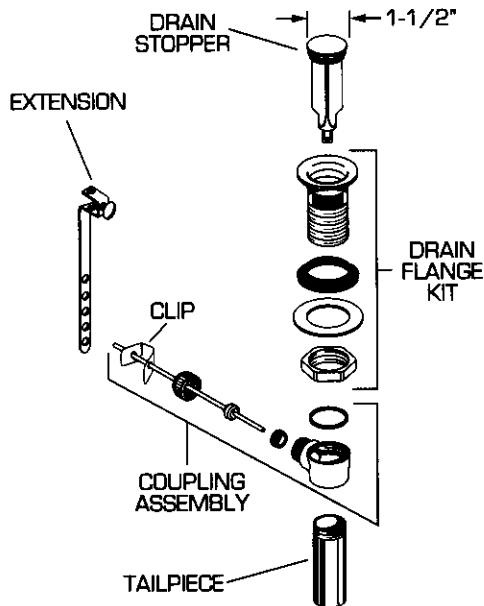

METAL POP-UP

www.ppd.biz

METAL ONE-PIECE POP-UP

★ Replace the "YYY" with appropriate finish code

CHROME	002	SATIN/CHROME MIXAGE	221
MATTE CHROME	003	VELVET	285
WHITE	020	VELVET/BRASS	297
BONE	021	SATIN	295
BLK NICKEL/BRASS MIXAGE	062	SATIN/BRASS	297
BLACK SMITH	078	CHROME/BRASS	299
GOLD	094		
POLISHED BRASS	099		

REPAIR PARTS	DESCRIPTION	PART NUMBER ★	PKG QTY	
Metal Pop-Up	Metal Pop-Up Complete	066497-YYY0A	1	
	Drain Flange Kit	066390-YYY0A	1	
	Drain Stopper	070460-YYY0A	1	
	Coupling Assembly	028621-0040A	1	
	Tailpiece	070532-0040A	1	
	Clip	072531-0070A	1	
	Extension	072574-0070A	1	
	Metal One-Piece Pop-Up	Metal One-Piece Pop-up Complete	953450-YYY0A	1
Drain Flange Kit		066117-YYY0A	1	
Drain Stopper		066116-YYY0A	1	
Drain Body		900864-0070A	1	
Pivot Assembly		066118-0070A	1	
Clip		070847-0070A	1	
Extension		072574-0070A	1	
Tailpiece		070532-0040A	1	
Miscellaneous	Extra Long Pivot Rod (7-1/2")	025088-0070A	1	
	Tailpiece with Escutcheon	030280-0040A	1