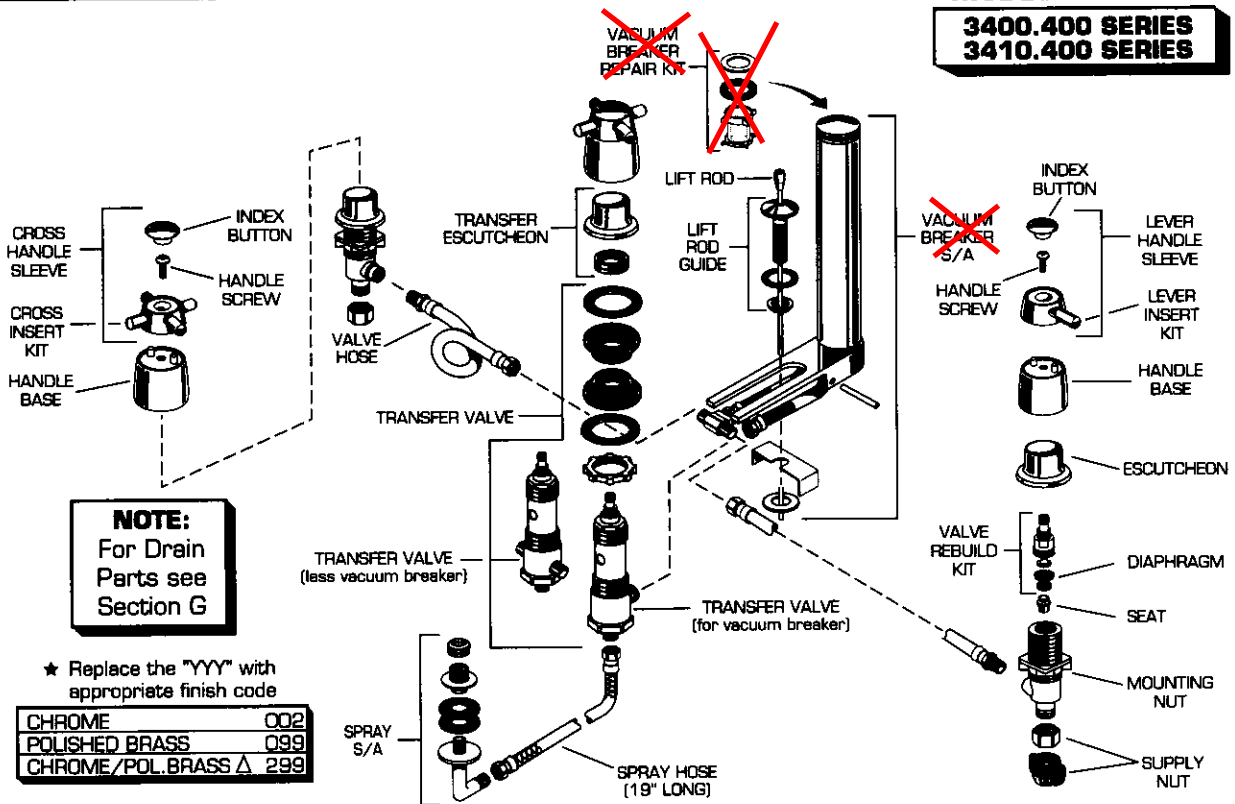

**3400.400 SERIES  
3410.400 SERIES**

REPAIR PARTS	DESCRIPTION	PART NUMBER ★	PKG QTY	
Handles	Cross Handle Sleeve w/Acrylic Inserts	042594-YYY0A	1	
	Cross Handle Sleeve w/Metal Inserts	042595-0070A ■ Δ	1	
	Lever Handle Sleeve w/Acrylic Inserts	042596-YYY0A	1	
	Lever Handle Sleeve w/Metal Inserts	042597-YYY0A ■ Δ	1	
	Handle Base	043350-YYY0A	1	
	Handle Screw	043472-0020A	1 Pair	
	Cross Insert Kit (Acrylic)	043531-YYY0A	8	
	Cross Insert Kit (Metal)	043532-YYY0A ■	8	
	Lever Insert Kit (Acrylic)	043334-0070A	2	
	Lever Insert Kit (Metal)	043367-0070A ■	2	
	Escutcheon	043319-YYY0A	1 Insert	
	Index Button	043383-YYY0A	2	
	Faucet Parts	Vacuum Breaker S/A	043555-YYY0A	1
		Vacuum Breaker Repair Kit	051209-0070A	1
Lift Rod Guide		042625-YYY0A	1	
Transfer Valve (for Vacuum Breaker Models)		043549-0070A	1	
Transfer Valve (for Models less Vacuum Breaker)		043550-0070A	1	
Transfer Valve Escutcheon		043551-YYY0A	1	
Spray S/A		043554-YYY0A	1	
Spray Hose		043553-0070A	1	
Valve Rebuild Kit (Cross Handles)		066287-0070A	1 Pair	
Valve Rebuild Kit (Lever Handles)		066288-0070A	1 Pair	
Diaphragm		044293-0070A	2	
Seat		044257-0040A	2	
Supply Nut (Brass)		024220-0070A	2	
Supply Nut (Plastic)		043379-0070A	2	
Mounting Nut	028828-0070A	2		
Valve Hose	028880-0070A	1		
Pop-up Rod	026364-YYY0A	1		

■ Not available in "020" White finish.

Δ Indicated parts available "299" Chrome/Pol. Brass finish.

**Plumbing Parts Depot**

**610-495-8790**

**www.ppd1.biz**