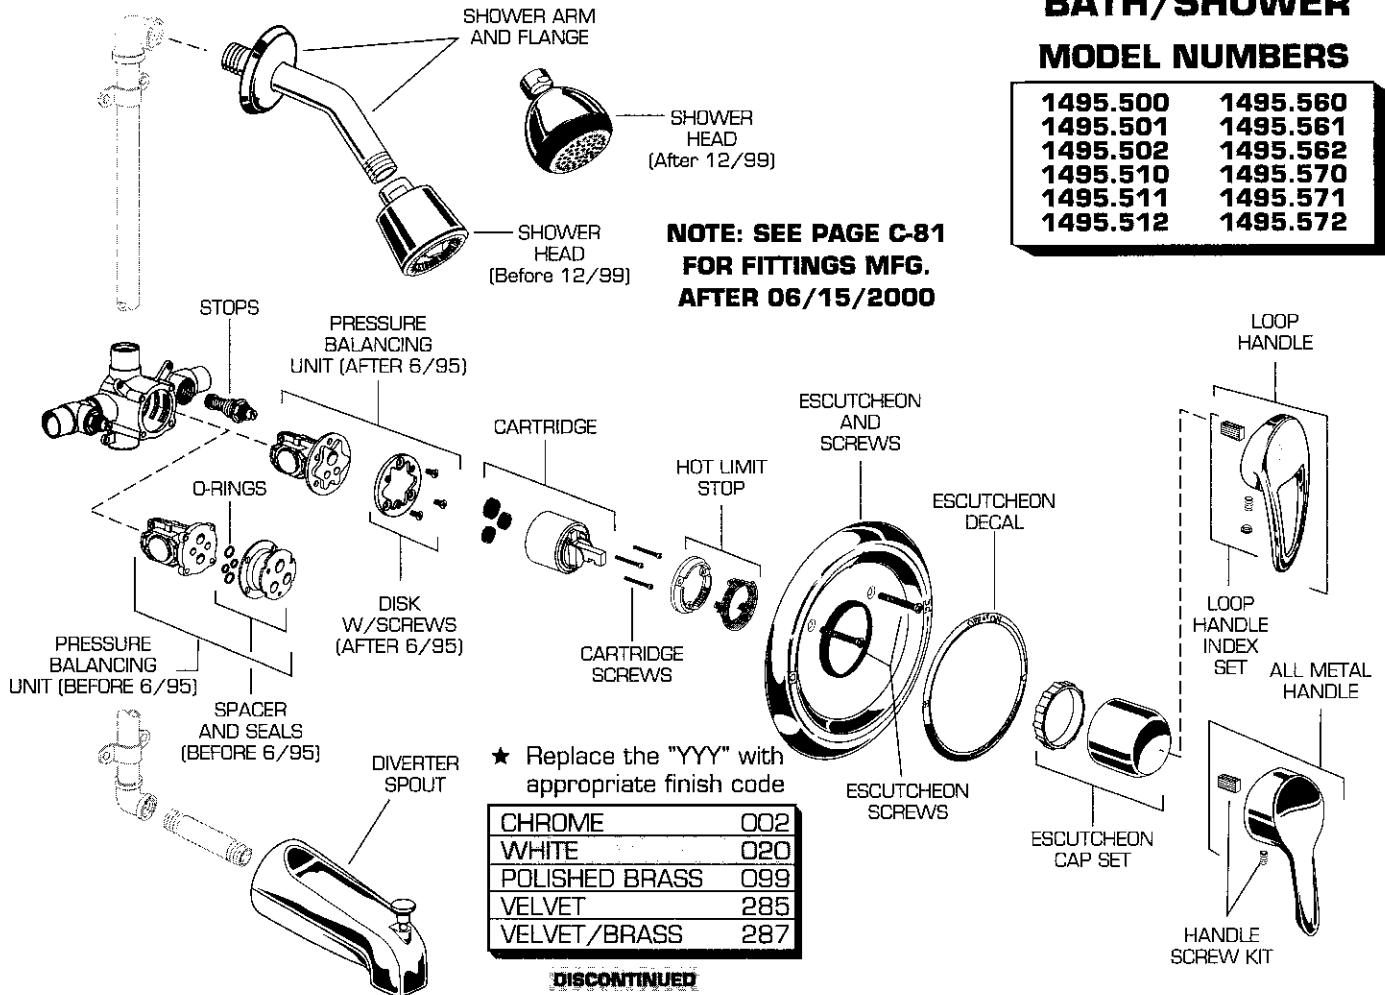

## MODEL NUMBERS

1495.500	1495.560
1495.501	1495.561
1495.502	1495.562
1495.510	1495.570
1495.511	1495.571
1495.512	1495.572

REPAIR PARTS	DESCRIPTION	PART NUMBER ★	PKG QTY
Handle Parts	Handle	078524-YYY0A	1
	Loop Handle	051315-YYY0A	1
	Loop Handle Index Set	030126-0070A	1
	Handle Screw Kit	030126-0070A	1
Faucet Parts	Hot Limit Stop	023593-0070A	1
	Cartridge	023529-0070A	1
	Cartridge Screws (1-1/2")	023603-0070A	3
	Screwdriver Stops	051122-0070A	1
	Check Stops	078321-0070A	1
	Spacer and Seals (Before 6/95)	051015-0070A	1
	O-Rings for Spacers (Before 6/95)	077166-0070A	4
	Pressure Balancing Unit (Before 6/95)	077171-0070A	1
	Pressure Balancing Unit (After 6/95)	051091-0070A	1
	Disk with Screws	051207-0070A	1
Trim Parts	Escutcheon Cap Set	030243-YYY0A	1
	Escutcheon Screws	078016-YYY0A	2
	Escutcheon and Screws	078538-YYY0A	1
	Shower Arm and Flange	023560-YYY0A	1
	Shower Head (Before 12/99)	010509-YYY0A	1
	Shower Head (After 12/99)	M953530-YYY0A	1
	Diverter Tub Spout (Slip-on)	022650-YYY0A	1
	Diverter Tub Spout (IPS)	022635-YYY0A	1
Escutcheon Decal	060129-0070A	1	