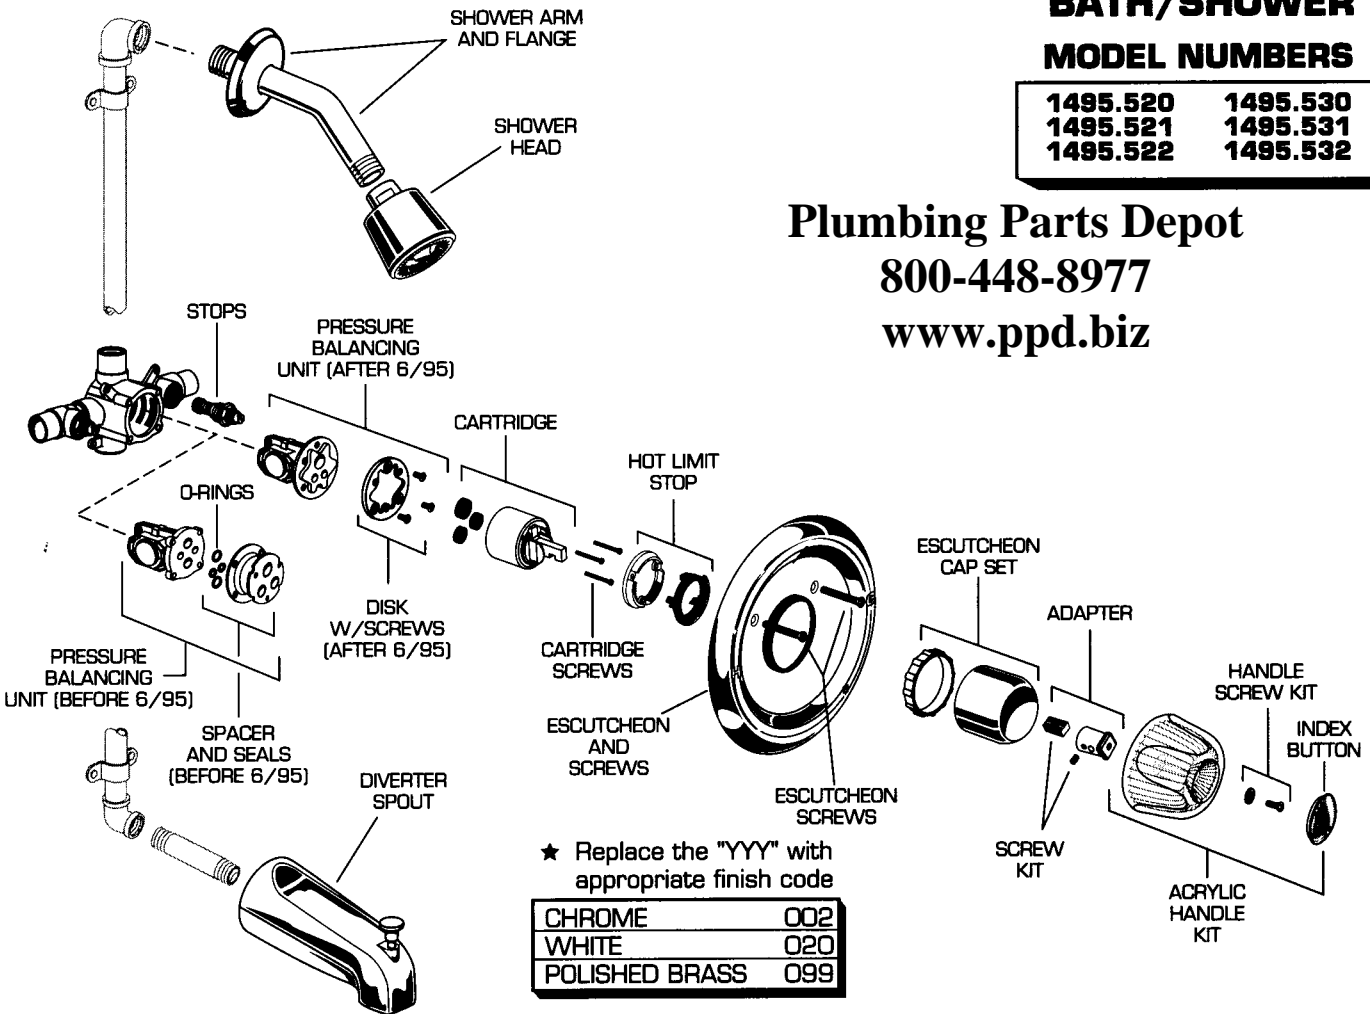

MODEL NUMBERS

1495.520	1495.530
1495.521	1495.531
1495.522	1495.532

Plumbing Parts Depot

800-448-8977

www.ppd.biz

REPAIR PARTS	DESCRIPTION	PART NUMBER ★	PKG QTY	
Handle Parts	Acrylic Handle Kit	051319-0070A	1	
	Handle Screw Kit	051308-0070A	1	
	Index Button	060179-0070A	1	
	Adapter	051317-0070A	1	
	Screw Kit	051316-0070A	1	
Faucet Parts	Hot Limit Stop	060274-0070A	1	
	Cartridge	952377-0070A	1	
	Cartridge Screws (1-1/2")	023603-0070A	3	
	Screwdriver Stops	051122-0070A	1	
	Check Stops	078321-0070A	1	
	Spacer and Seals (Before 6/95)	051015-0070A	1	
	O-Rings for Spacers (Before 6/95)	077166-0070A	4	
	Pressure Balancing Unit (Before 6/95)	077171-0070A	1	
	Pressure Balancing Unit (After 6/95)	051091-0070A	1	
	Disk with Screws	051207-0070A	1	
	Trim Parts	Escutcheon Cap Set	030243-YYY0A	1
Escutcheon Screws		043467-YYY0A	1	
Escutcheon and Screws		078538-YYY0A	1	
Shower Arm and Flange		023560-YYY0A	1	
Shower Head		010509-YYY0A	1	
Diverter Tub Spout (Slip-on)		022650-YYY0A	1	
Diverter Tub Spout (IPS)	022635-YYY0A	1		

See Page C-45 For Lever Handle Versions