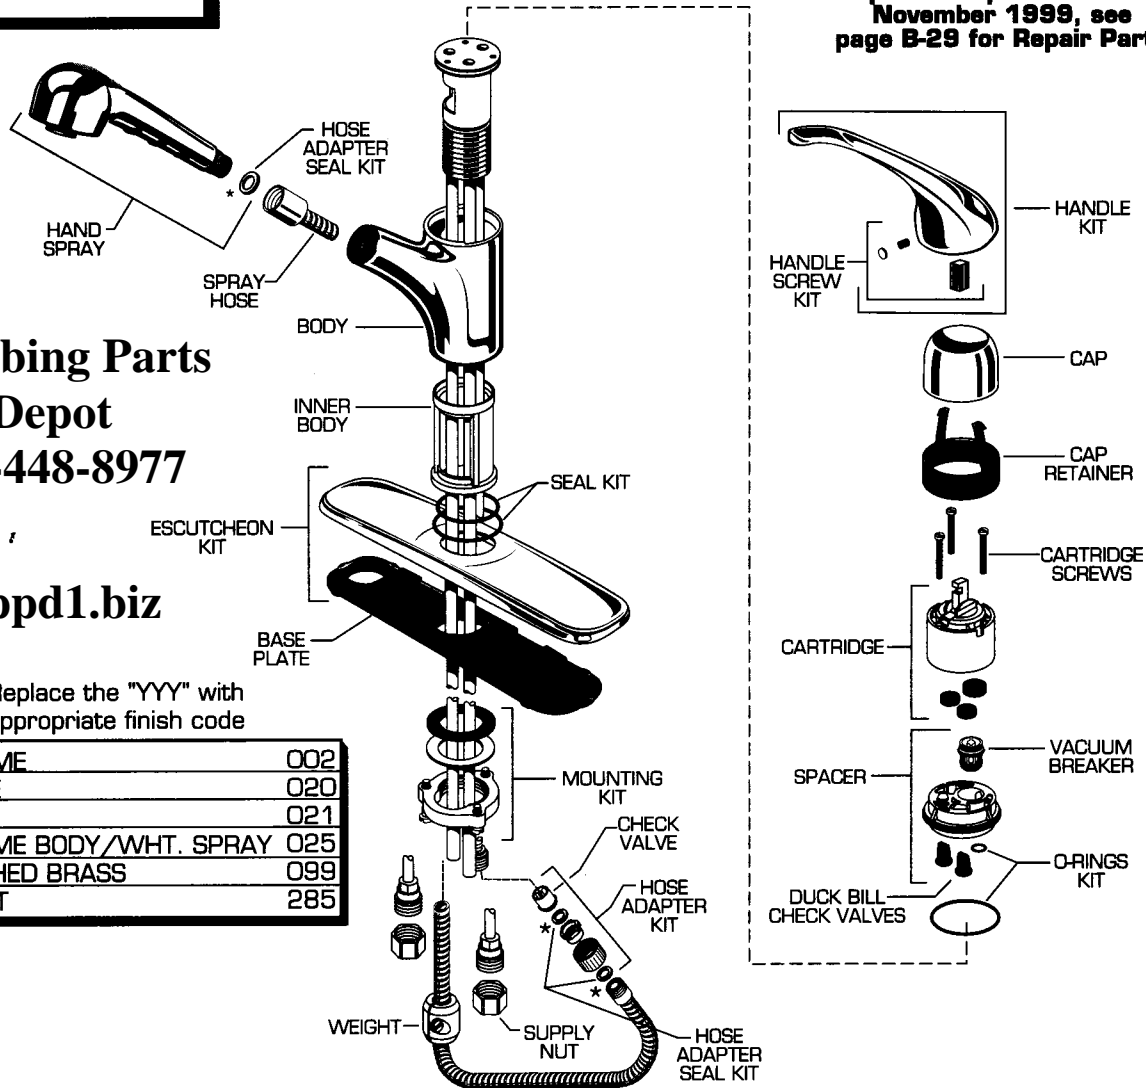

CHROME	002
WHITE	020
BONE	021
CHROME BODY/WHT. SPRAY	025
POLISHED BRASS	099
VELVET	285

REPAIR PARTS	DESCRIPTION	PART NUMBER★	PKG QTY
Handle Parts	Handle Kit	060342-YYY0A	1
	Handle Screw Kit	030126-0070A	1
Faucet Parts	Cap	A907468-YYY0A	1
	Cap Retainer	921877-0070A	1
	Cartridge Screws	918633-0070A	3
	Cartridge	023529-0070A	1
	Vacuum Breaker	953780-0070A	1
	Spacer	M961851-0070A	1
	Duck Bill Check Valves	923335-0070A	2
	O-Ring Kit	051353-0070A	1
	Inner Body	A923497-0070A	1
	Body	901165-YYY0A	1
	Seal Kit	M961852-0070A	1
	Escutcheon Kit	M961850-YYY0A	1
	Base Plate	910809-0070A	1
	Mounting Kit	060467-0070A	1
Supply Nut	024220-0070A	2	
Spout Parts	Hose Adapter Kit	051014-0070A	1
	Hose Adapter Seal Kit	060476-0070A	1
	Hose	051013-0020A	1
	Check Valve	042784-0070A	1
	Weight	050448-0070A	1
	Hand Spray	M961628-YYY0A	1

# COMBI FAUCET

MODEL NUMBERS

**6310 SERIES**

*American Standard*

For products produced before  
November 1999, see  
page B-29 for Repair Parts

Plumbing Parts  
Depot  
800-448-8977

www.ppd1.biz

★ Replace the "YYY" with appropriate finish code

CHROME	002
WHITE	020
BONE	021
CHROME BODY/WHT. SPRAY	025
POLISHED BRASS	099
VELVET	285

REPAIR PARTS	DESCRIPTION	PART NUMBER★	PKG QTY
Handle Parts	Handle Kit	060342-YYY0A	1
	Handle Screw Kit	030126-0070A	1
Faucet Parts	Cap	A907468-YYY0A	1
	Cap Retainer	921877-0070A	1
	Cartridge Screws	918633-0070A	3
	Cartridge	023529-0070A	1
	Vacuum Breaker	953780-0070A	1
	Spacer	M961851-0070A	1
	Duck Bill Check Valves	923335-0070A	2
	O-Ring Kit	051353-0070A	1
	Inner Body	A923497-0070A	1
	Body	901165-YYY0A	1
	Seal Kit	M961852-0070A	1
	Escutcheon Kit	M961850-YYY0A	1
	Base Plate	910809-0070A	1
Spout Parts	Mounting Kit	060467-0070A	1
	Supply Nut	024220-0070A	2
	Hose Adapter Kit	051014-0070A	1
	Hose Adapter Seal Kit	060476-0070A	1
	Hose	051013-0020A	1
	Check Valve	042784-0070A	1
	Weight	050448-0070A	1
	Hand Spray	M961628-YYY0A	1