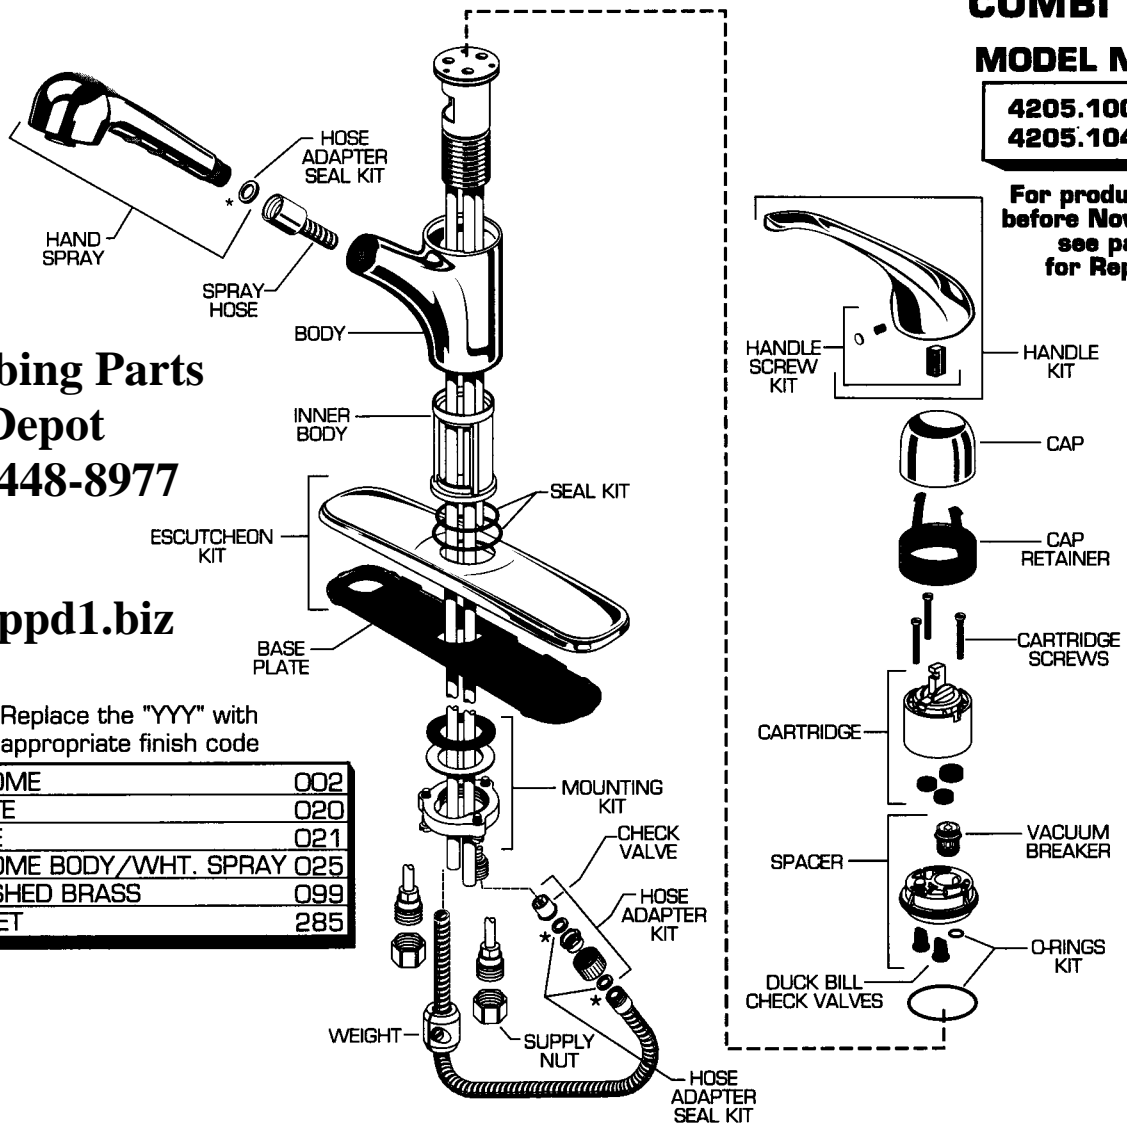

## MODEL NUMBERS

**4205.100 SERIES**  
**4205.104 SERIES**

For products produced  
before November 1999,  
see page B-29  
for Repair Parts.

**Plumbing Parts  
Depot**  
**800-448-8977**

**www.ppd1.biz**

★ Replace the "YYY" with  
appropriate finish code

CHROME	002
WHITE	020
BONE	021
CHROME BODY/WHT. SPRAY	025
POLISHED BRASS	099
VELVET	285

REPAIR PARTS	DESCRIPTION	PART NUMBER★	PKG QTY
Handle Parts	Handle Kit	060342-YYY0A	1
	Handle Screw Kit	030126-0070A	1
Faucet Parts	Cap	A907468-YYY0A	1
	Cap Retainer	921877-0070A	1
	Cartridge Screws	918633-0070A	3
	Cartridge	023529-0070A	1
	Vacuum Breaker	953780-0070A	1
	Spacer	M961851-0070A	1
	Duck Bill Check Valves	923335-0070A	2
	O-Ring Kit	051353-0070A	1
	Inner Body	A923497-0070A	1
	Body	901165-YYY0A	1
	Seal Kit	M961852-0070A	1
	Escutcheon Kit	M961850-YYY0A	1
	Base Plate	910809-0070A	1
	Mounting Kit	060467-0070A	1
Supply Nut	024220-0070A	2	
Spout Parts	Hose Adapter Kit	051014-0070A	1
	Hose Adapter Seal Kit	060476-0070A	1
	Hose	051013-0020A	1
	Check Valve	042784-0070A	1
	Weight	050448-0070A	1
	Hand Spray	M961628-YYY0A	1

CHROME	002
WHITE	020
BONE	021
CHROME BODY/WHT. SPRAY	025
POLISHED BRASS	099
VELVET	285

REPAIR PARTS	DESCRIPTION	PART NUMBER★	PKG QTY
Handle Parts	Handle Kit	060342-YYY0A	1
	Handle Screw Kit	030126-0070A	1
Faucet Parts	Cap	A907468-YYY0A	1
	Cap Retainer	921877-0070A	1
	Cartridge Screws	918633-0070A	3
	Cartridge	023529-0070A	1
	Vacuum Breaker	953780-0070A	1
	Spacer	M961851-0070A	1
	Duck Bill Check Valves	923335-0070A	2
	O-Ring Kit	051353-0070A	1
	Inner Body	A923497-0070A	1
	Body	901165-YYY0A	1
	Seal Kit	M961852-0070A	1
	Escutcheon Kit	M961850-YYY0A	1
	Base Plate	910809-0070A	1
Spout Parts	Mounting Kit	060467-0070A	1
	Supply Nut	024220-0070A	2
	Hose Adapter Kit	051014-0070A	1
	Hose Adapter Seal Kit	060476-0070A	1
	Hose	051013-0020A	1
	Check Valve	042784-0070A	1
	Weight	050448-0070A	1
	Hand Spray	M961628-YYY0A	1