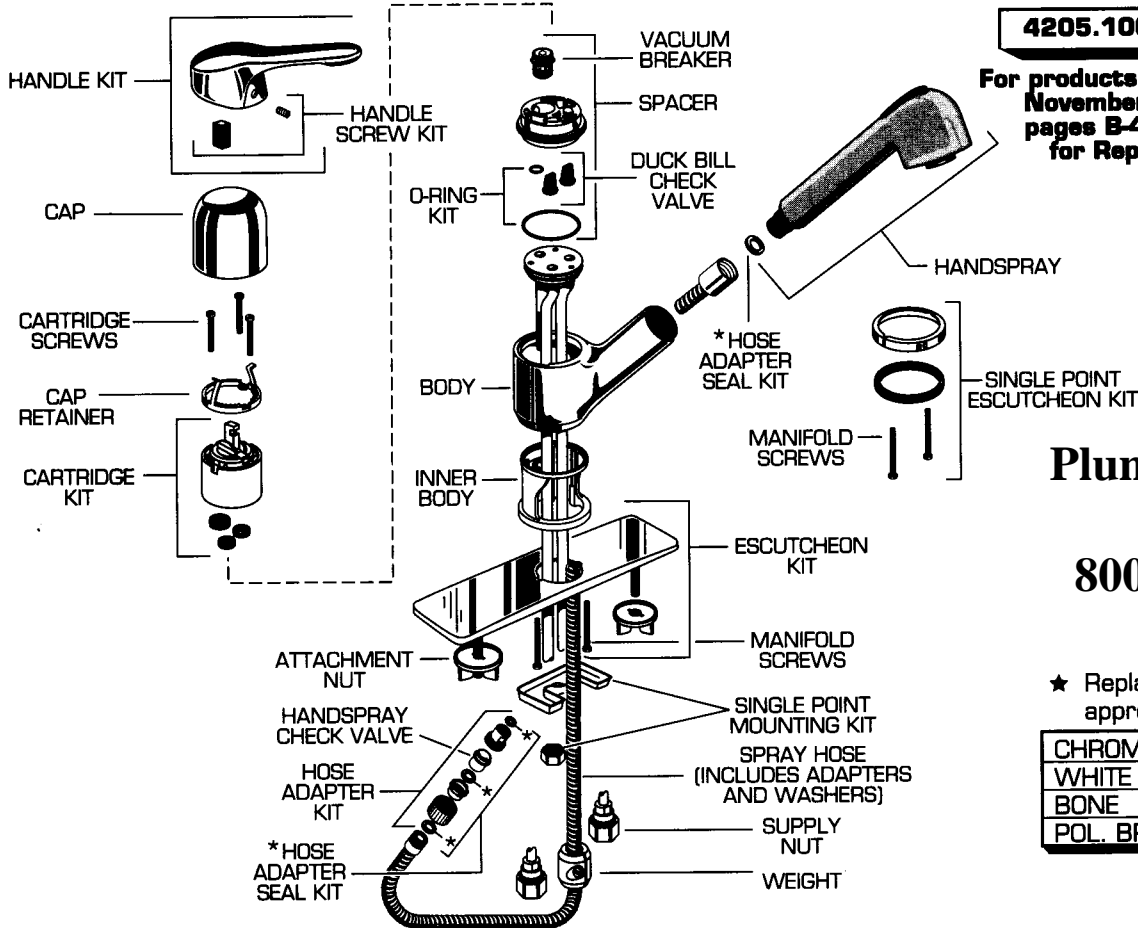

## Plumbing Parts Depot 800-448-8977

★ Replace the "YYY" with appropriate finish code

CHROME	002
WHITE	020
BONE	021
POL. BRASS	099

REPAIR PARTS	DESCRIPTION	PART NUMBER ★	PKG QTY
Handle Parts	Handle	078524-YYY0A	1
	Handle Screw Kit	030126-0070A	1
Faucet Parts	Cap	030246-YYY0A	1
	Cartridge Screws	918633-0070A	3
	Cap Retainer	923301-0070A	1
	Cartridge	023529-0070A	1
	Vacuum Breaker	953780-0070A	1
	Spacer	051017-0070A	1
	Duck Bill Check Valve	923335-0070A	2
	O-Ring Kit	051353-0070A	1
	Body	900966-YYY0A	1
	Innner Body	923331-0070A	1
	Supply Nut	024220-0070A	2
	Escutcheon Kit and Screws	051018-YYY0A	1
	Attachment Nut	044912-0070A	2
	Manifold Screws	023638-0070A	3
	Single Point Escutcheon Kit	051020-YYY0A	1
	Single Point Mounting Kit	051016-0070A	1
	Spout Parts	Hose Adapter Kit	051014-0070A
Hose Adapter Seal Kit		060476-0070A	1
Hose		051013-0020A	1
Weight		050448-0070A	1
Handspray Check Valve		042784-0070A	1
Handspray		051022-YYY0A	1

CHROME	002
WHITE	020
BONE	021
CHROME BODY/WHT. SPRAY	025
POLISHED BRASS	099
VELVET	285

REPAIR PARTS	DESCRIPTION	PART NUMBER★	PKG QTY
Handle Parts	Handle Kit	060342-YYY0A	1
	Handle Screw Kit	030126-0070A	1
Faucet Parts	Cap	A907468-YYY0A	1
	Cap Retainer	921877-0070A	1
	Cartridge Screws	918633-0070A	3
	Cartridge	023529-0070A	1
	Vacuum Breaker	953780-0070A	1
	Spacer	M961851-0070A	1
	Duck Bill Check Valves	923335-0070A	2
	O-Ring Kit	051353-0070A	1
	Inner Body	A923497-0070A	1
	Body	901165-YYY0A	1
	Seal Kit	M961852-0070A	1
	Escutcheon Kit	M961850-YYY0A	1
	Base Plate	910809-0070A	1
	Mounting Kit	060467-0070A	1
Supply Nut	024220-0070A	2	
Spout Parts	Hose Adapter Kit	051014-0070A	1
	Hose Adapter Seal Kit	060476-0070A	1
	Hose	051013-0020A	1
	Check Valve	042784-0070A	1
	Weight	050448-0070A	1
	Hand Spray	M961628-YYY0A	1