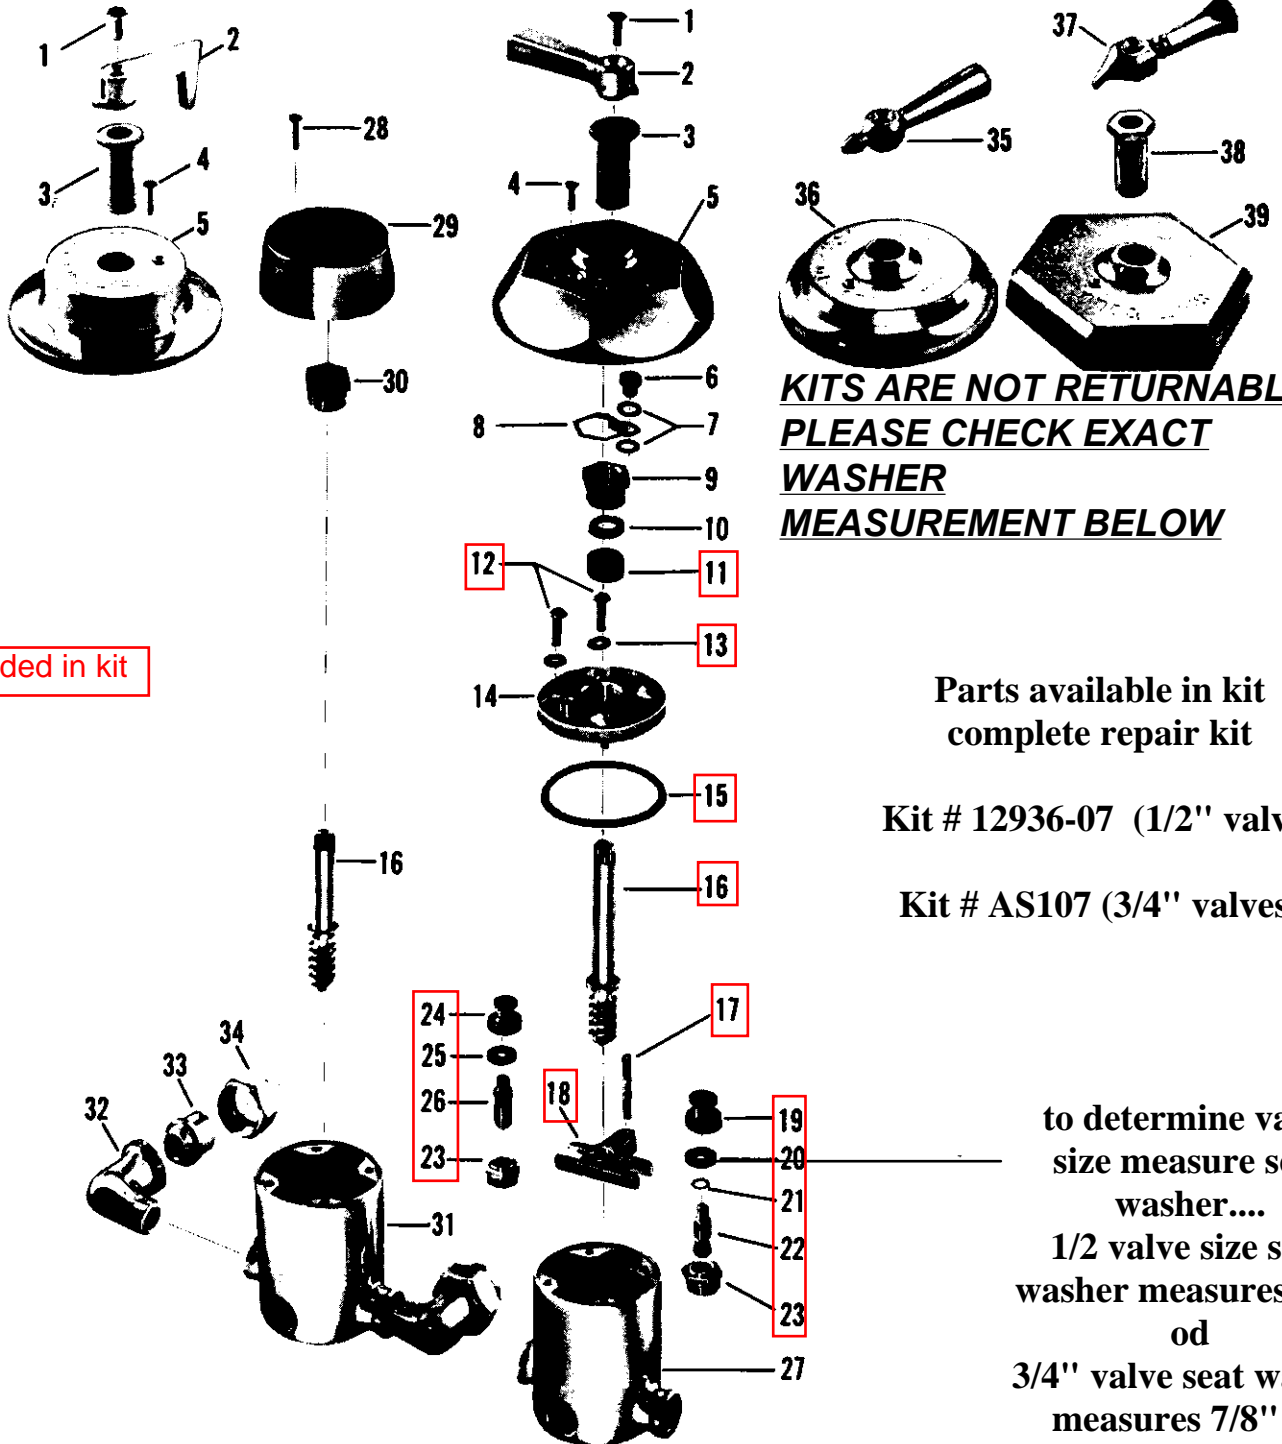

Mixing Valves

Renewable Seats

Plumbing Parts Depot
610-495-8790 www.ppd1.biz

Included in kit

KITS ARE NOT RETURNABLE!
PLEASE CHECK EXACT
WASHER
MEASUREMENT BELOW

Parts available in kit
complete repair kit

Kit # 12936-07 (1/2" valve)

Kit # AS107 (3/4" valves)

to determine valve
size measure seat
washer....
1/2 valve size seat
washer measures 3/4"
od
3/4" valve seat washer
measures 7/8" od