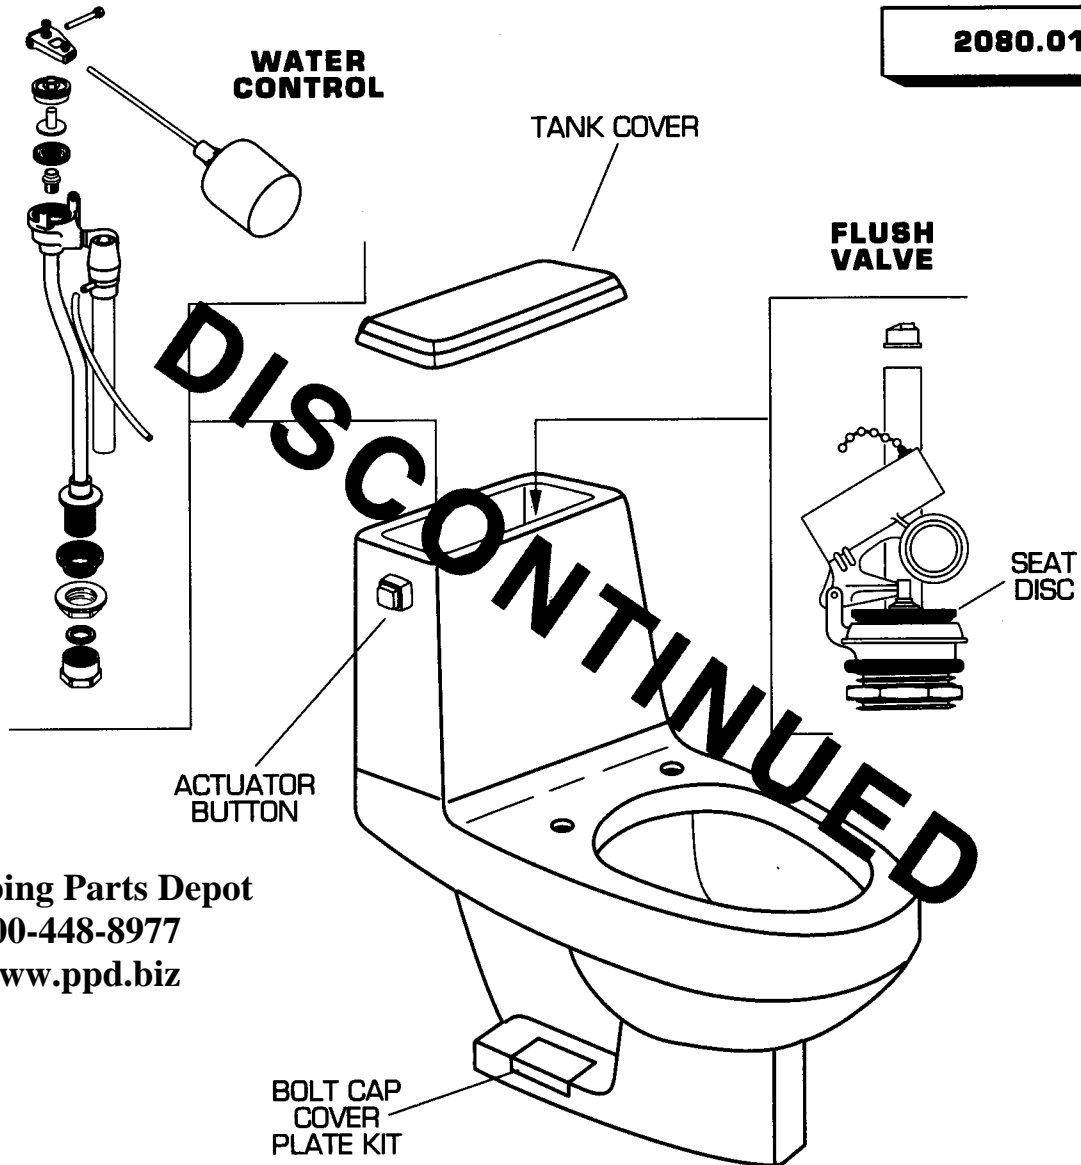

*American Standard*

**ROMA TWO-PIECE  
TOILET  
MODEL NUMBER**

**2080.018**

**Plumbing Parts Depot**  
800-448-8977  
www.ppd.biz

DESCRIPTION	▷ COMPONENT	PKG QTY
★ Bowl with Bolt Covers	3062.015.XXX	1
★ Tank Complete with Trim	4080.016.XXX	1
★ Tank Cover	735000-400.XXX	1
DESCRIPTION	PART NUMBER	PKG QTY
★ Bolt Cap Cover Plate Kit	034782-XXX0A	2
Coupling Kit for Bowl to Tank	047141-0070A	1
Water Control Assy (with Float Ball)	047133-0070A	1
Flush Valve	047137-0070A	1
★ Actuator Button	047108-YY0A	1
Seat Disc	033643-0070A	1

▷ FOR COMPONENT PART ORDERING SEE CURRENT PRODUCT SELECTOR AND PRICING GUIDE.

★ Replace XXX with Fixture Color Code, YYY with Trim Finish