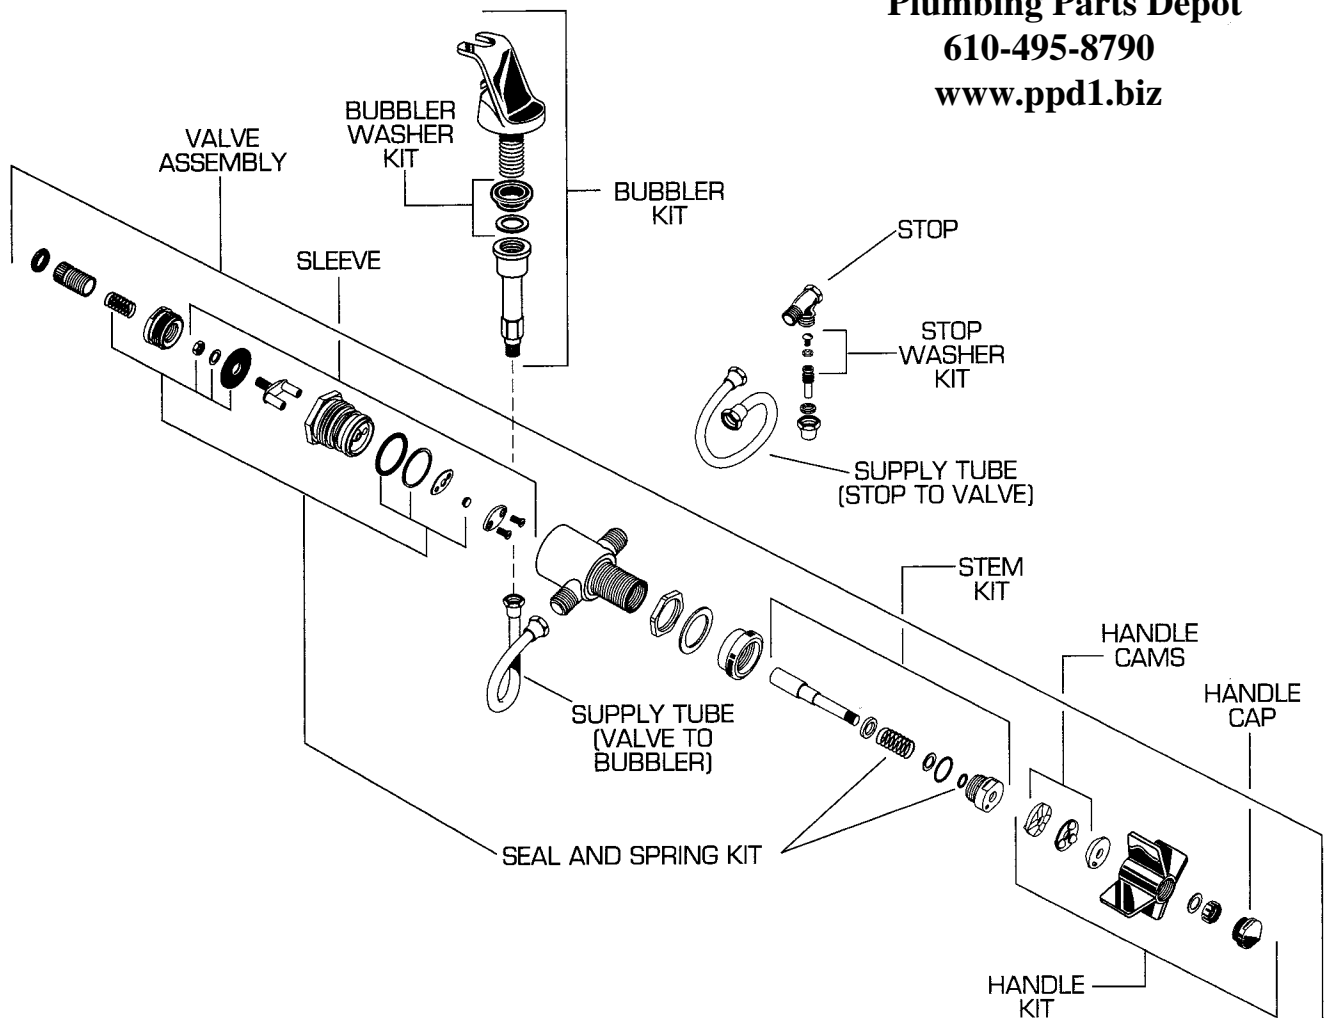

Plumbing Parts Depot
610-495-8790
www.ppd1.biz

REPAIR PARTS	DESCRIPTION	PART NUMBER *	PKG QTY
Handle Parts	Handle Kit	066389-0020A	1
	Handle Cap	066388-0020A	1
	Handle Kit (Vandal Proof)	066499-0020A	1
Valve Parts	Valve Assembly	066397-0020A	1
	Sleeve	034625-0070A	1
	Supply Tube (Valve to Bubbler)	066392-0070A	1
	Supply Tube (Stop to Valve)	066391-0070A	1
	Stop	066396-0070A	1
	Stop Washer Kit	066395-0070A	1
	Bubbler Kit	066393-0020A	1
	Bubbler Washer Kit	066394-0070A	1
	Valve Rebuild Kit (V.P.)	066500-0070A	1
	Handle Cams	000171-0070A	1
Stem Kit	066557-0070A	1	
Seal and Spring Kit	066466-0070A	1	