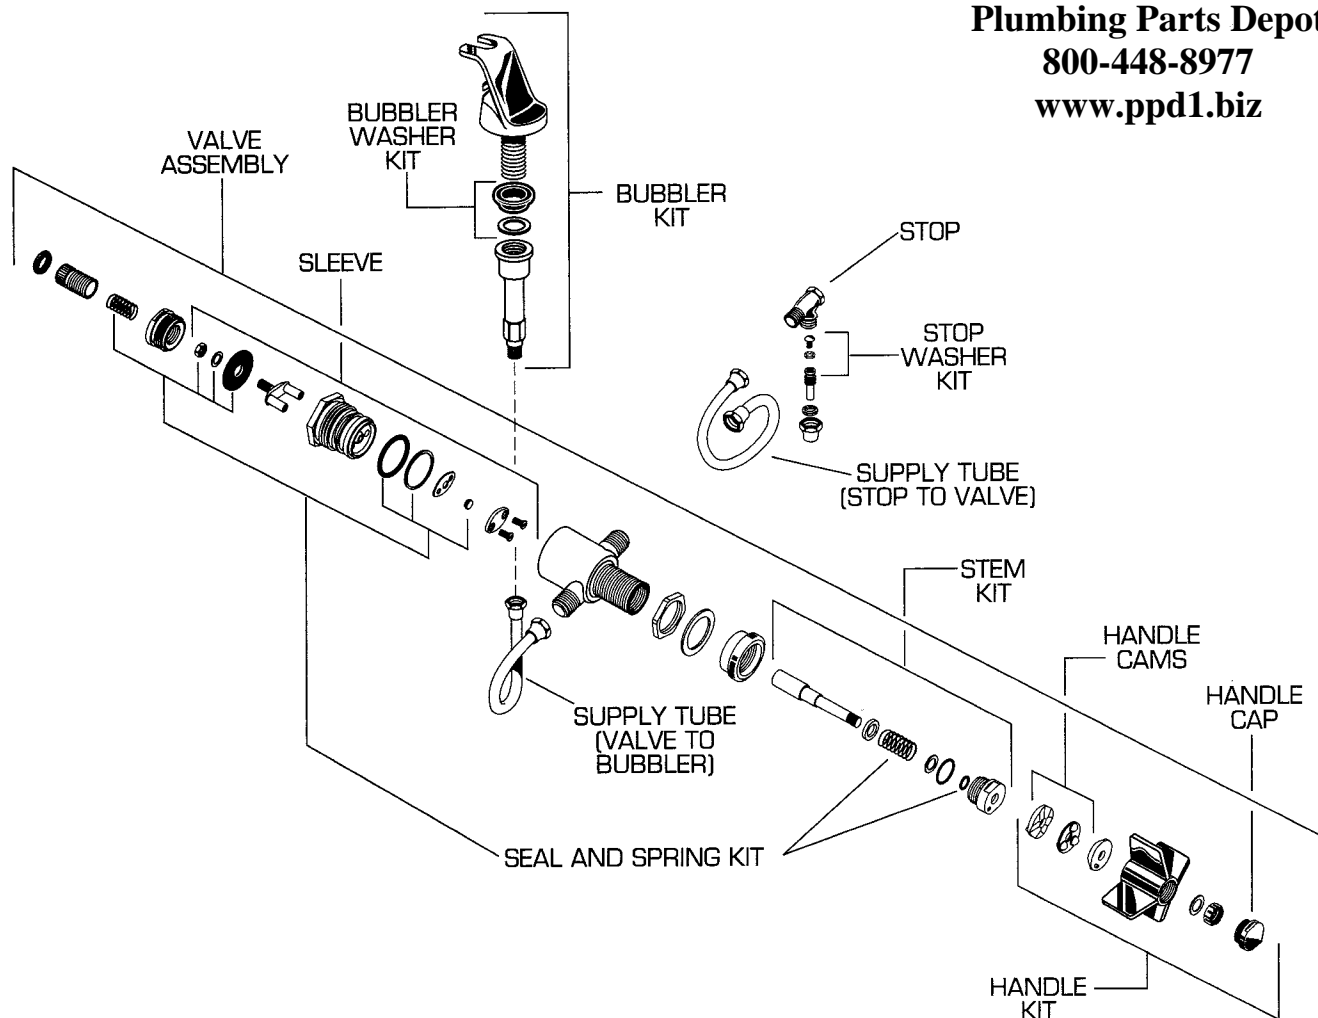

Plumbing Parts Depot  
800-448-8977  
www.ppd1.biz

REPAIR PARTS	DESCRIPTION	PART NUMBER *	PKG QTY
Handle Parts	Handle Kit	066389-0020A	1
	Handle Cap	066388-0020A	1
	Handle Kit (Vandal Proof.)	066499-0020A	1
Valve Parts	Valve Assembly	066397-0020A	1
	Sleeve	034625-0070A	1
	Supply Tube (Valve to Bubbler)	066392-0070A	1
	Supply Tube (Stop to Valve)	066391-0070A	1
	Stop	066396-0070A	1
	Stop Washer Kit	066395-0070A	1
	Bubbler Kit	066393-0020A	1
	Bubbler Washer Kit	066394-0070A	1
	Valve Rebuild Kit (V.P.)	066500-0070A	1
	Handle Cams	000171-0070A	1
Stem Kit	066557-0070A	1	
Seal and Spring Kit	066466-0070A	1	