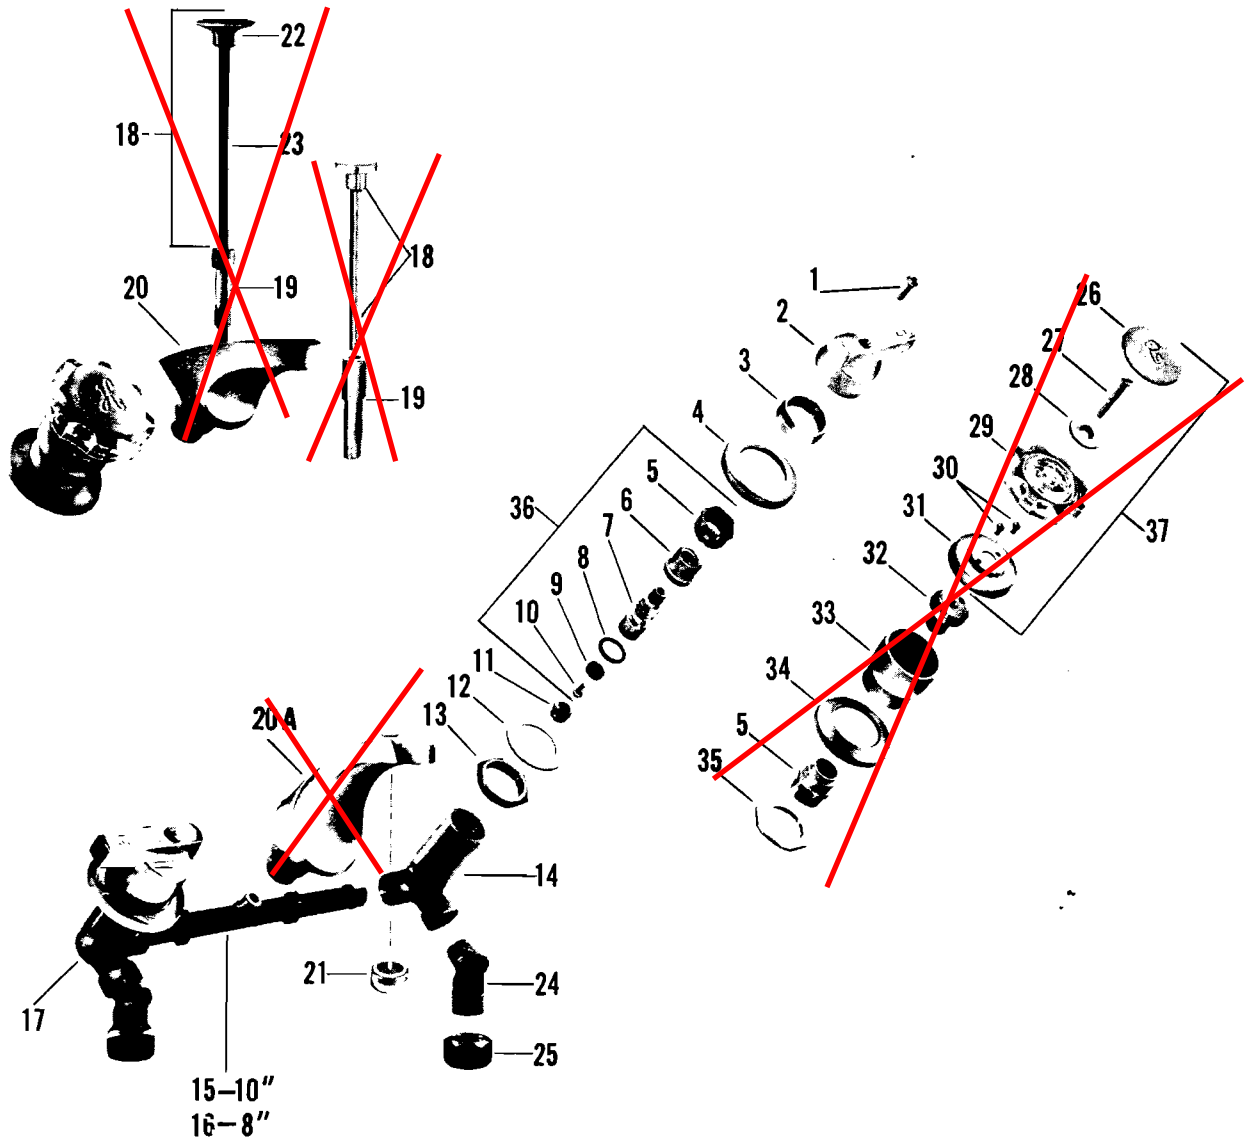

Slant Back Lavatory Fittings

Quality and Monogram Trim—NU-RE-NU

R 2105

R 2115

R 2106

R 2116

Plumbing Parts Depot

610-495-8790

WWW.ppd1.biz

Slant Back Lavatory Fittings

Quality and Monogram Trim—NU-RE-NU

no.	description	part no.	R 2105 R 2106	R 2115 R 2116
1	Handle Screw	852-11		
2	Handle - Specify Index	64071-02		
3	Escutcheon Holder	800-32		
4	Escutcheon	679-32		
5	Stem Lock Nut	855-17		
	Stem Lock Nut	508-17		
6	Stem Nut - R.H.	854-17		
	Stem Nut - L.H.	857-17		
7	Stem w/washer & Screw - R.H.	853-14		
	Stem w/washer & Screw - L.H.	856-14		
8	"O" Ring	886-17		
9	Seat Washer	858-17		
10	Seat Washer Screw	759-27		
11	Seat	862-14		
12	Friction Washer	796-29		
13	Lock Nut	25045-08		
14	Valve Body w/seat - R.H. (Cold)	8188-08		
15	Tee for R-2105 & R-2115 - 10" Centers	25591-08		
16	Tee for R-2105 & R-2115 - 8" Centers and R-2106 & R-2116	25588-08		
17	Valve Body w/seat - L.H. (Hot)	8189-08		
18	Knob & Rod	522-22		
	Knob & Rod	5423-03		
19	Lift Rod Guide for R-2105	25849-02		
	Lift Rod Guide for R-2115	25849-03		
	Lift Rod Guide for R-2106	25847-02		
	Lift Rod Guide for R-2116	25847-03		
20	Spout w/rod Guide & Aerator for R-2105	5093-02		
	Spout w/rod Guide & Aerator for R-2115	5093-03		
20A	Spout w/rod Guide & Aerator for R-2106	5088-02		
	Spout w/rod Guide & Aerator for R-2116	5088-03		
21	Aerator	56110-02		
	Aerator	56110-03		
22	Monogram Knob	25960-03		
23	Lift Rod	25812-04		
24	Supply Connection	25708-08		
25	Coupling Nut	24220-08		
26	Button - Specify Index	25107-03		
27	Screw	571-15		
28	Washer	568-15		
29	Handle (Clear)	586-17		
30	Handle Screw	570-15		
31	Handle Skirt	25120-03		
32	Handle Adapter	25962-08		
33	Escutcheon Holder	25161-03		
34	Escutcheon	25887-03		
35	Lock Nut - (Valve Body)	509-17		
36	Stem Assembly - R.H. (Monogram)	6078-04		
	Stem Assembly - R.H.	6079-04		
	Stem Assembly - L.H.	6080-04		
37	Handle Assembly - Specify Index	9251-03		

For Pop-up Drain parts refer to N 2542 on page 160

Monogram Handles

Clear.....586-17	Assembly...9251-03	Aura (Yellow)..589-17	Assembly...9254-03
Ruby Red.....587-17	Assembly...9252-03	Verdi (Green)..590-17	Assembly...9255-03
Royal Blue.....588-17	Assembly...9253-03	Amethyst.....591-17	Assembly...9256-03