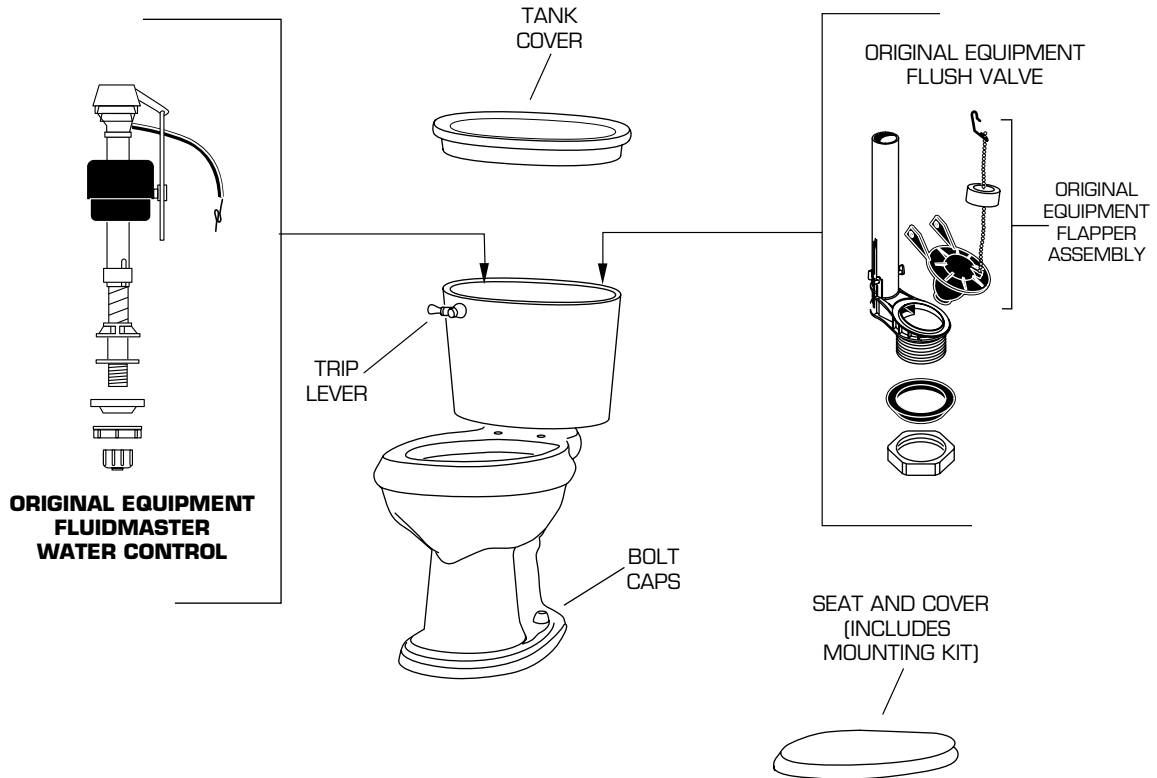

American Standard

Plumbing Parts Depot
610-495-8790

Click on "Red" box to
add parts to shopping
cart

MODEL NUMBER

2474.016 ELONGATED

★ Replace XXX with Fixture Color Code, YYY with Trim Finish

DESCRIPTION	▷ COMPONENT	PKG QTY
★ Elongated Bowl w/Bolt Caps	3264.016.XXX	1
★ Tank Complete w/Fittings & Cover	4396.016.XXX	1
★ Tank Cover only	735099-400.XXX	1
★ Seat and Cover (Elongated)	5725.064.XXX	1
ORIGINAL EQUIPMENT REPAIR PARTS	PART NUMBER	PKG QTY
★ Bolt Cap Kit	034783-XXX0A	2
Coupling Kit, Bowl-to-tank (#230)	730505-0070A	1
★ Trip Lever	738608-XXX0A	1
Water Control Assembly (Fluidmaster)	738565-408.0070A	1
Flush Valve Assembly	738643-0070A	1
Flapper Assembly	738258-0070A	1