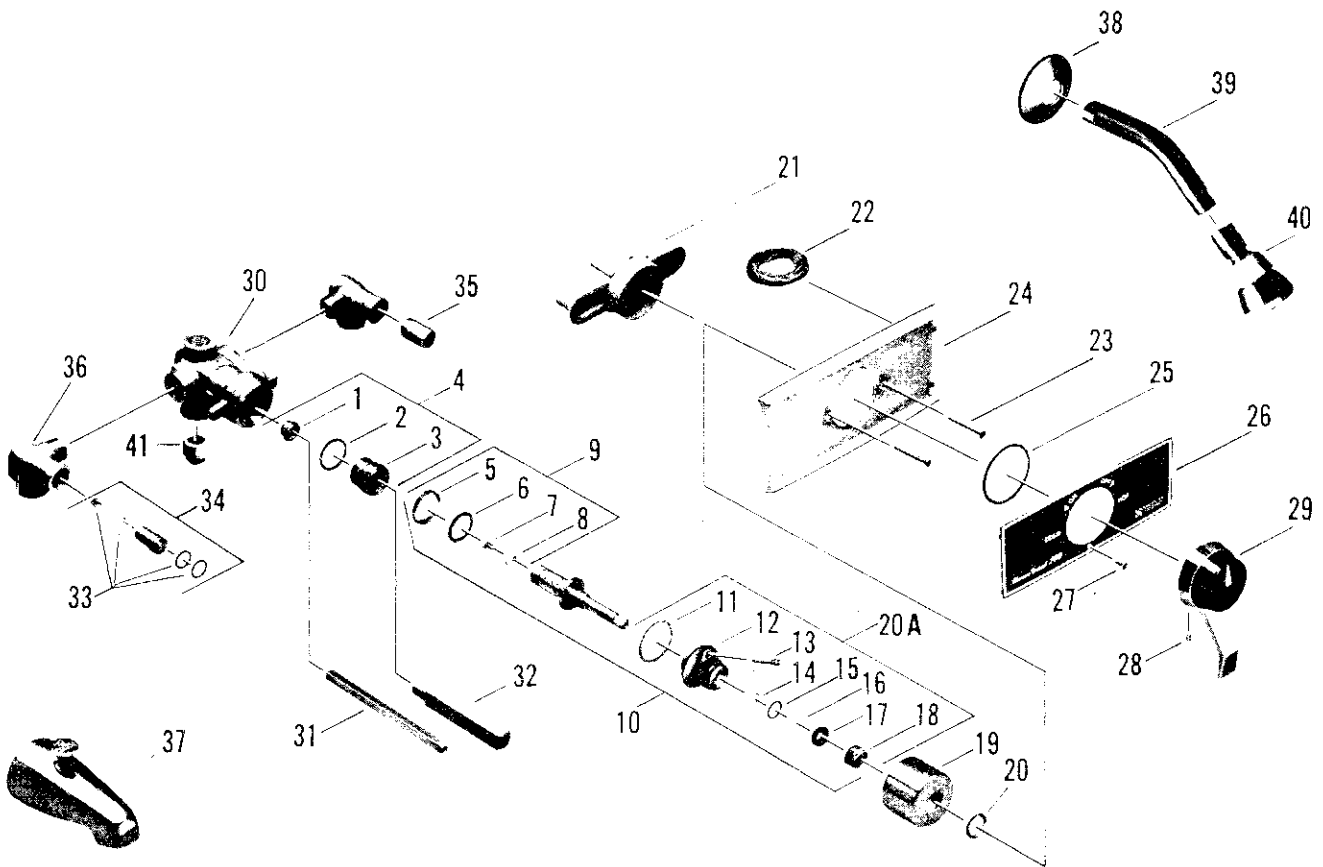

Model 200 Thermo-Guard

Plumbing Parts Depot
610-495-8790
www.ppd1.biz

Plumbing Parts Depot
610-495-8790
www.ppd1.biz

no.	description	part no.	1361.013	1361.039	1361.054	1361.062	1361.070	1361.088
1	Hot Seat	See #4						
2	Cold Seat "O" Ring	34533-07						
3	Cold Seat	See #4						
4	Seat Kit (Includes #1,2,3)	34558-07						
5	Cold Washer Retainer	34535-07						
6	Cold Washer	See #9						
7	Hot Washer Screw	34534-07						
8	Hot Washer	See #9						
9	Kit (Includes #5,6,7,8)	34559-07						
10	Spindle Kit (Includes #9 and 20A)	34560-07						
11	Cap Gasket	34536-07						
12	Cap (Not included in #10)	34537-07						
13	Limit Stop w/"O" Ring	34554-07						
14	Small "O" Ring Washer	34538-07						
15	Spindle "O" Ring	34539-07						
16	Large "O" Ring Washer	34540-07						
17	Packing	34541-07						
18	Packing Nut	34542-07						
19	Dome Cover	34543-02						
20	Dome Lock Nut	34544-07						
20A	Cap Kit (Includes #11 thru 18)	34561-07						
21	Plaster Shield	34545-07						
22	Mounting Plate Gasket	Not Available						
23	Escutcheon Screw	34546-02						
24	Escutcheon Assembly	34547-02						
25	Escutcheon "O" Ring	34548-07						
26	Decorative Plate	38362-09						
27	Decorative Plate Screw	34550-07						
28	Set Screw	69427-09						
29	Handle S/A (Includes #28)	38367-02						
30	Valve Body	Not Available						
31	Hot Seat Removal Tool	34555-07						
32	Cold Seat Removal Tool	34556-07						
33	Stop Washer Kit	34562-07						
34	Stop Spindle S/A	34563-07						
35	Stop Plaster Shield	34557-07						
36	Stop Body	Not Available						
37	Diverter Spout	63796-02						
38	Escutcheon	1847-07						
39	Shower Arm	298-12						
40	Shower Head	Not Available						
41	Pipe Plug	27816-07						
Sub-assembly (pair stops) includes (2) each parts 33, 34, 35 & 36		26400-07						