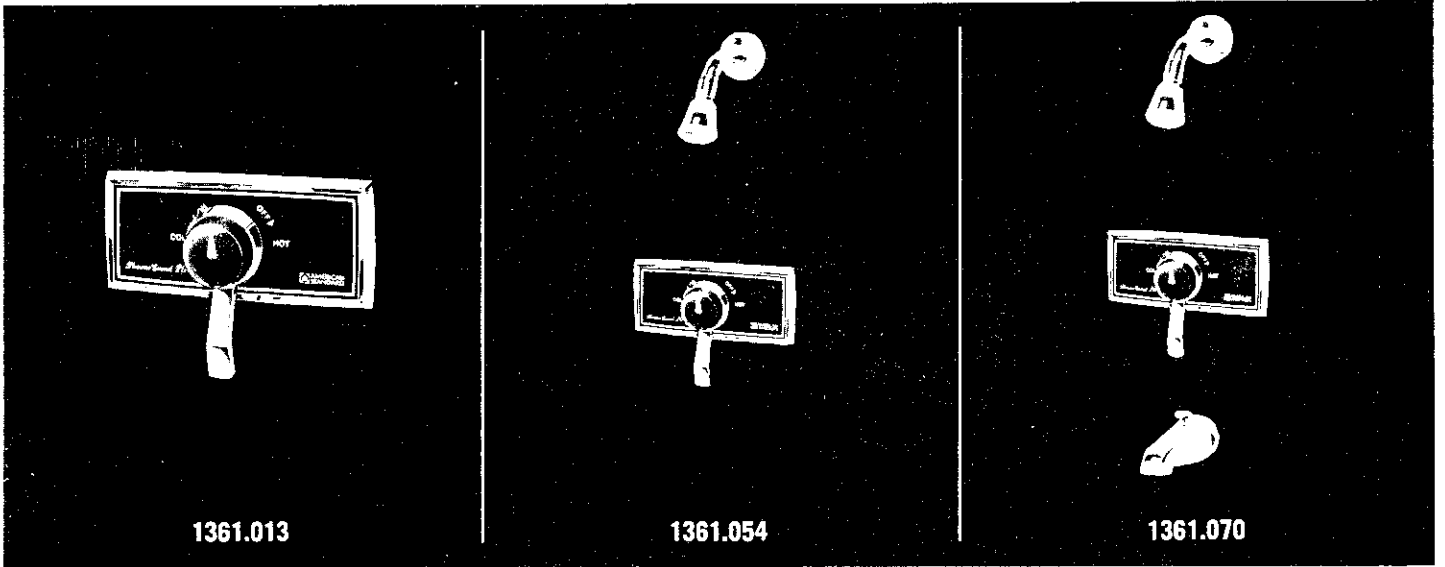

Model 200 Thermo-Guard

Plumbing Parts Depot
610-495-8790
www.ppd1.biz

Plumbing Parts Depot
610-495-8790
www.ppd1.biz

no.	description	part no.	1361.013	1361.039	1361.054	1361.062	1361.070	1361.088
1	Hot Seat	See #4						
2	Cold Seat "O" Ring	34533-07						
3	Cold Seat	See #4						
4	Seat Kit (Includes #1,2,3)	34558-07						
5	Cold Washer Retainer	34535-07						
6	Cold Washer	See #9						
7	Hot Washer Screw	34534-07						
8	Hot Washer	See #9						
9	Kit (Includes #5,6,7,8)	34559-07						
10	Spindle Kit (Includes #9 and 20A)	34560-07						
11	Cap Gasket	34536-07						
12	Cap (Not included in #10)	34537-07						
13	Limit Stop w/"O" Ring	34554-07						
14	Small "O" Ring Washer	34538-07						
15	Spindle "O" Ring	34539-07						
16	Large "O" Ring Washer	34540-07						
17	Packing	34541-07						
18	Packing Nut	34542-07						
19	Dome Cover	34543-02						
20	Dome Lock Nut	34544-07						
20A	Cap Kit (Includes #11 thru 18)	34561-07						
21	Plaster Shield	34545-07						
22	Mounting Plate Gasket	Not Available						
23	Escutcheon Screw	34546-02						
24	Escutcheon Assembly	34547-02						
25	Escutcheon "O" Ring	34548-07						
26	Decorative Plate	38362-09						
27	Decorative Plate Screw	34550-07						
28	Set Screw	69427-09						
29	Handle S/A (Includes #28)	38367-02						
30	Valve Body	Not Available						
31	Hot Seat Removal Tool	34555-07						
32	Cold Seat Removal Tool	34556-07						
33	Stop Washer Kit	34562-07						
34	Stop Spindle S/A	34563-07						
35	Stop Plaster Shield	34557-07						
36	Stop Body	Not Available						
37	Diverter Spout	63796-02						
38	Escutcheon	1847-07						
39	Shower Arm	298-12						
40	Shower Head	Not Available						
41	Pipe Plug	27816-07						
Sub-assembly (pair stops) includes (2) each parts 33, 34, 35 & 36		26400-07						