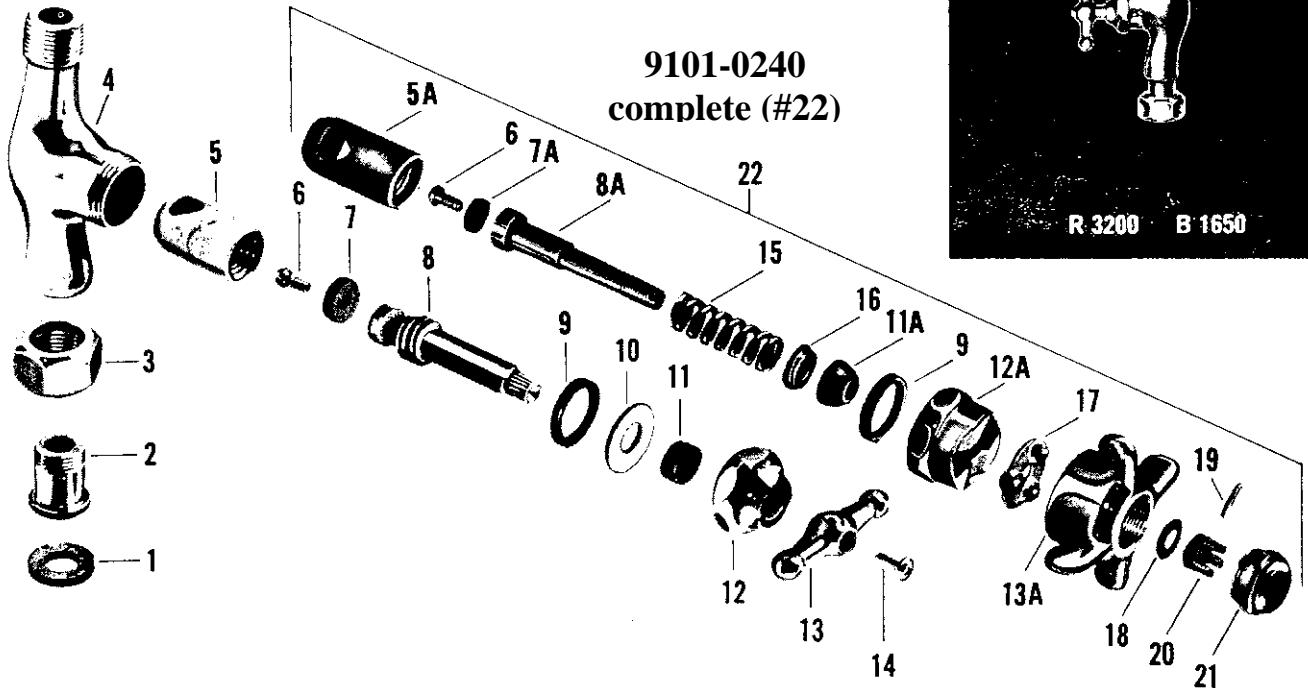

# Urinal Stops—Compression and Self-Closing

RE-NU

Plumbing Parts Depot

800-448-8977

www.ppd1.biz

no.	description	part no.	R 3200 B 1650	R 3210 B 1653
1	Coupling Washer	332-17		
2	Collar	39602-02		
3	Coupling Nut	24346-02		
4	Body	19986-02		
5	Re-Nu Sleeve	20336-08		
5A	Re-Nu Sleeve	21376-08		
6	Seat Washer Screw	159-17		
7	Seat Washer	441-07		
7A	Seat Washer	1171-27		
8	Stem w/washer & Screw	20731-02		
8A	Stem w/washer & Screw	21189-08		
9	Cap Washer	1044-07		
10	Brass Washer	21625-08		
11	Packing	1311-07		
11A	Packing	129-07		
12	Cap	21437-02		
12A	Cap	21430-02		
13	Handle	31-12		
13A	Handle	23437-02		
14	Handle Screw	173-01		
15	Spring	1188-07		
16	Gland	33897-08		
17	Ball Race	527-17		
18	Washer	21771-08		
19	Pin	433-07		
20	Stem Nut	1150-07		
21	Handle Cap	23098-02		
22	Re-Nu Self-Closing Unit S/A Specify Plain Index	9101-02		