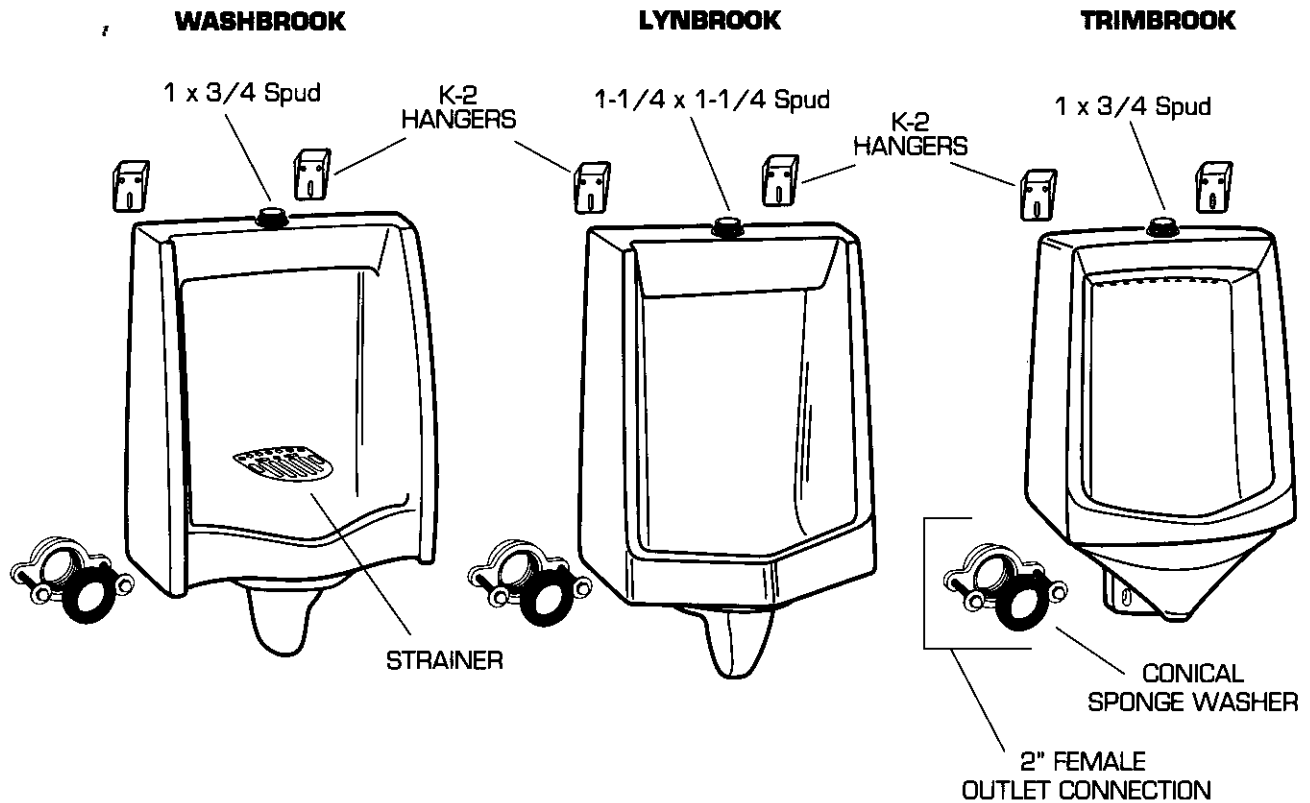

URINALS

MODEL NUMBERS

WASHBROOK
6501. SERIES TOP SPUD
6506. SERIES BACK SPUD

LYNBROOK
6531.019 TOP SPUD
6538.010 BACK SPUD
6601.012 TOP SPUD
6605.027 BACK SPUD

TRIMBROOK
6561.017

Plumbing Parts Depot

610-495-8790

www.ppd1.biz

American Standard

DESCRIPTION	PART NUMBER	PKG QTY
Inlet Spud 1 x 3/4	047003-0070A	1
Inlet Spud 1-1/4 x 1-1/4	047005-0070A	1
K-2 Hanger (2 required)	047058-0070A	1
2" Female Outlet Connection w/Bolts, Washer, and Conical Sponge Washer	047082-0070A	1
Conical Sponge Washer	034638-0070A	1
Strainer (Washbrook only)	047068-0070A	1