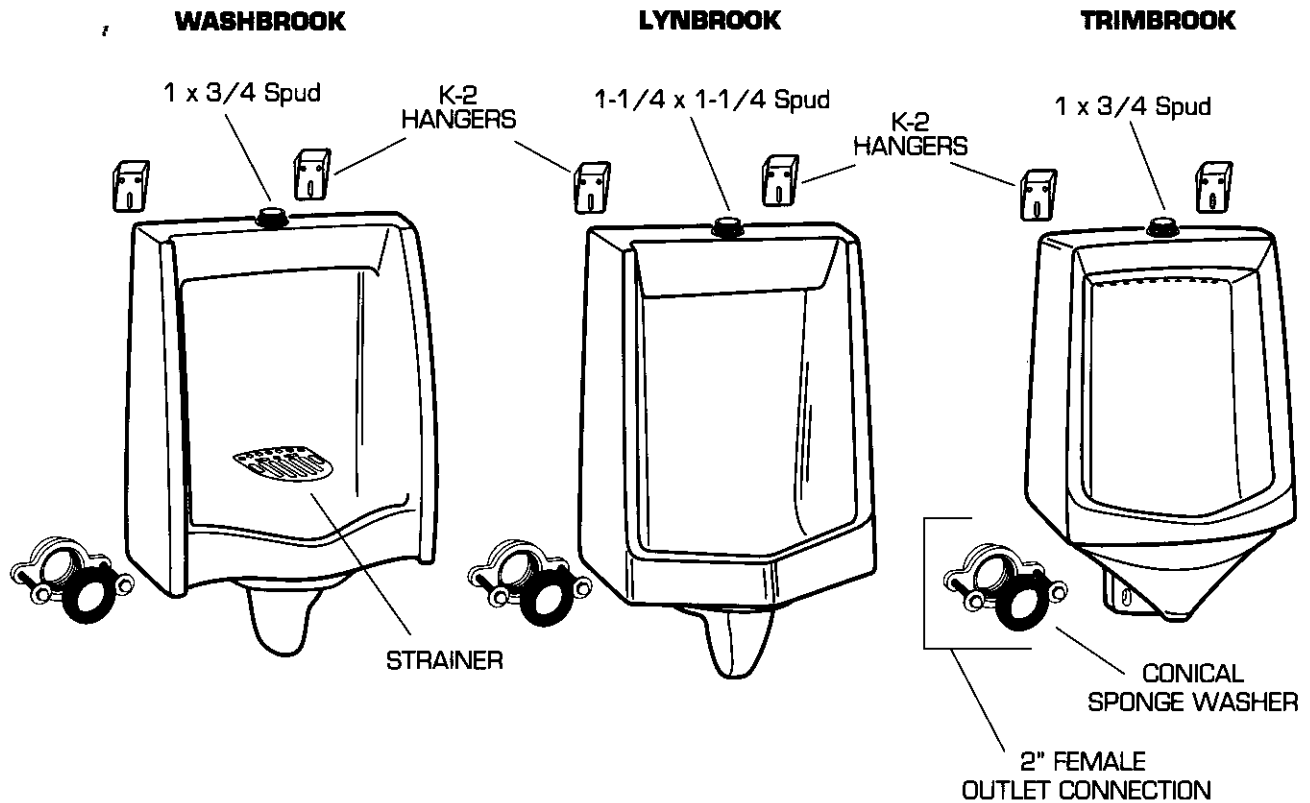

URINALS

MODEL NUMBERS

WASHBROOK
6501. SERIES TOP SPUD
6506. SERIES BACK SPUD

LYNBROOK
6531.019 TOP SPUD
6538.010 BACK SPUD
6601.012 TOP SPUD
6605.027 BACK SPUD

TRIMBROOK
6561.017

American Standard

Plumbing Parts Depot

800-448-8977

www.ppd.biz

| DESCRIPTION | PART NUMBER | PKG QTY |
|--|--------------|---------|
| Inlet Spud 1 x 3/4 | 047003-0070A | 1 |
| Inlet Spud 1-1/4 x 1-1/4 | 047005-0070A | 1 |
| K-2 Hanger (2 required) | 047058-0070A | 1 |
| 2" Female Outlet Connection w/Bolts, Washer, and Conical Sponge Washer | 047082-0070A | 1 |
| Conical Sponge Washer | 034638-0070A | 1 |
| Strainer (Washbrook only) | 047068-0070A | 1 |