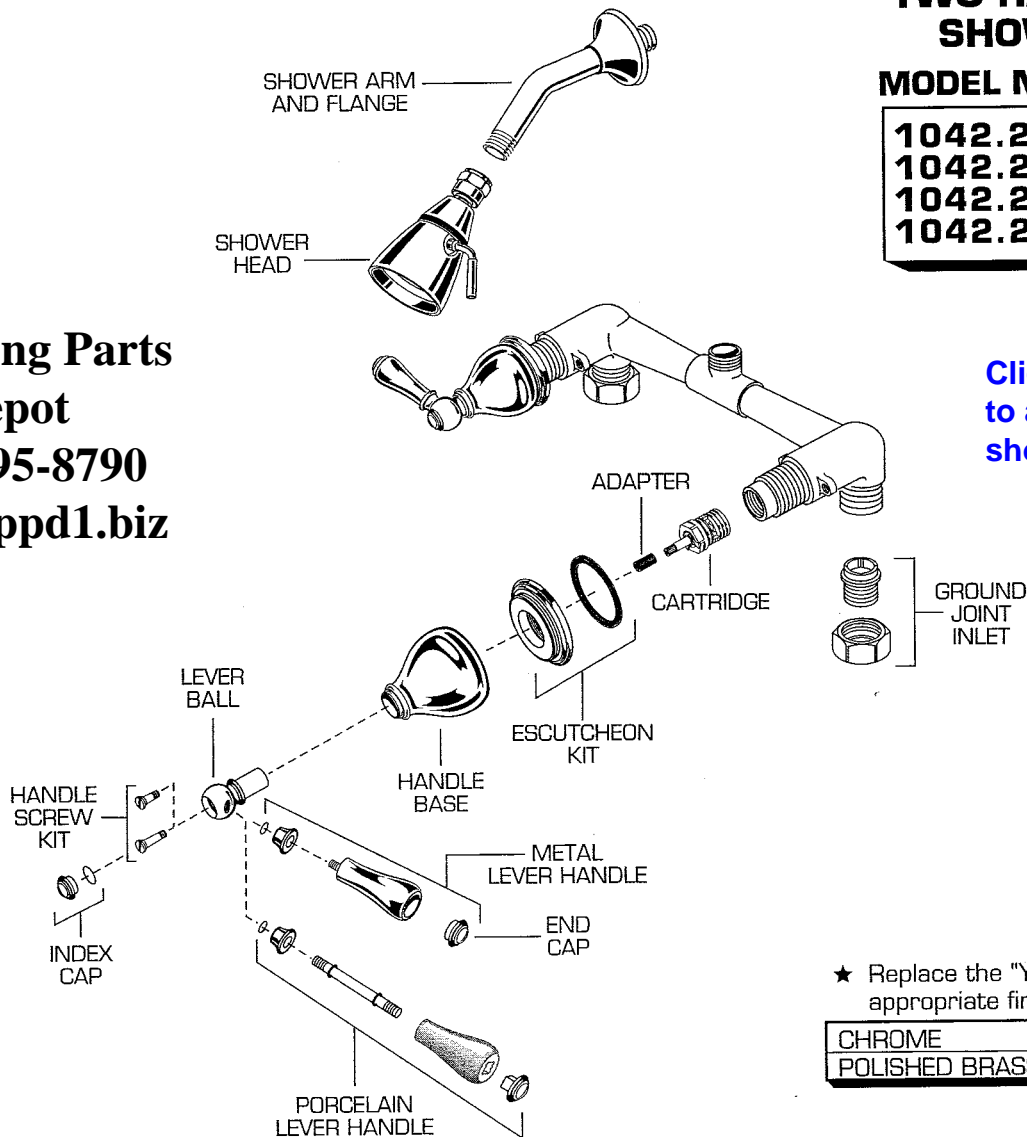

Williamsburg™

THREE HANDLE BATH/SHOWER MODEL NUMBERS

1043.222,002
1043.222,099
1043.224,022
1043.224,099

★ Replace the "YYY" with appropriate finish code

CHROME	002
POLISHED BRASS	099

American Standard

Plumbing Parts Depot

610-495-8790

www.ppd1.biz

Click on "Red" box to add parts to shopping cart

REPAIR PARTS	DESCRIPTION	PART NUMBER ★	PKG QTY
Handle Parts	Porcelain Lever Handle	060353-YYYQA	1
	Index Cap	021470-YYYQA	1
	Lever Ball	909410-YYYQA	1
	Metal Lever Handle	060354-YYYQA	1
	Handle Screw Kit	051384-0070A	1
	End Cap	021470-YYYQA	1
	Handle Base	051381-YYYQA	1
	Escutcheon Kit	060383-YYYQA	1
Faucet Parts	Adapter	918049-0070A	1
	Cartridge	994053-0070A	1
	Ground Joint Inlet	012315-0070A	1
	Transfer Valve Kit	012316-0070A	1
	Transfer Valve Seal Kit	012325-0070A	1
	Transfer Valve Seat kit	012336-0070A	1
Trim Parts	Stream Straightener	028678-0070A	1
	Spout Kit	066203-YYYQA	1
	Spout Escutcheon	909719-YYYQA	1
	Decorative Ring (with O-Ring)	066119-YYYQA	1
	Shower Arm and Flange	060351-YYYQA	1
	Shower Head	060339-YYYQA	1
	Deep Rough-in Kit (Not Shown)	960042-YYYQA	1

American Standard

Williamsburg™

TWO HANDLE SHOWER

MODEL NUMBERS

1042.222,002
1042.222,099
1042.224,022
1042.224,099

**Plumbing Parts
Depot**
610-495-8790
www.ppd1.biz

Click on "Red" box
to add parts to
shopping cart

★ Replace the "YYY" with appropriate finish code

CHROME	002
POLISHED BRASS	099

REPAIR PARTS	DESCRIPTION	PART NUMBER★	PKG QTY
Handle Parts	Porcelain Lever Handle	060353-YYY0A	1
	Index Cap	021470-YYY0A	1
	Lever Ball	909410-YYY0A	1
	Metal Lever Handle	060354-YYY0A	1
	Handle Screw Kit	051384-0070A	1
	End Cap	021470-YYY0A	1
	Handle Base	051381-YYY0A	1
	Escutcheon Kit	060383-YYY0A	1
Faucet Parts	Adapter	918049-0070A	1
	Cartridge	994053-0070A	1
Trim Parts	Ground Joint Inlet	012315-0070A	1
	Shower Arm and Flange	060351-YYY0A	1
	Shower Head	060339-YYY0A	1