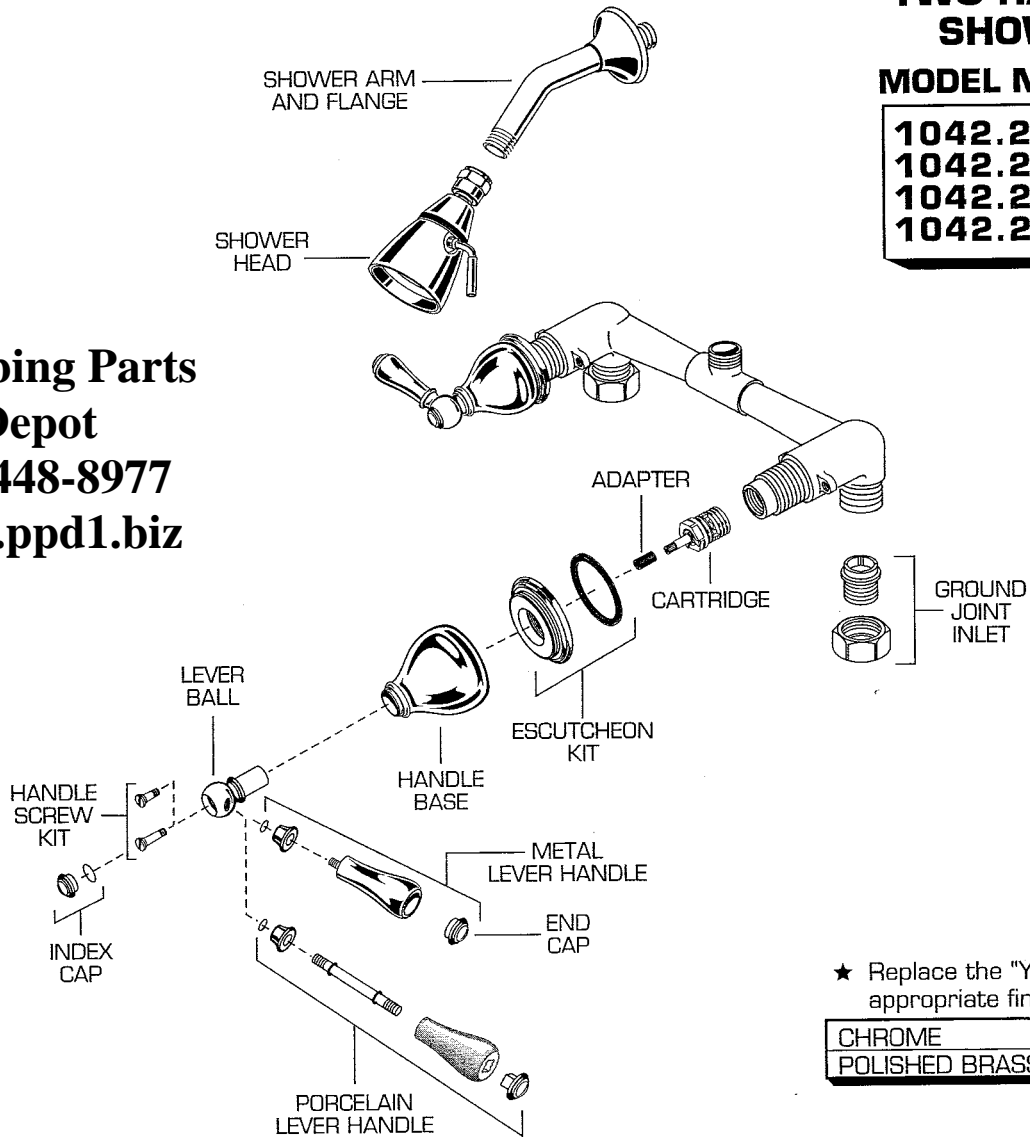

American Standard

Williamsburg™

TWO HANDLE SHOWER

MODEL NUMBERS

1042.222,002
1042.222,099
1042.224,022
1042.224,099

**Plumbing Parts
 Depot
 800-448-8977
 www.ppd1.biz**

★ Replace the "YYY" with appropriate finish code

| | |
|----------------|-----|
| CHROME | 002 |
| POLISHED BRASS | 099 |

| REPAIR PARTS | DESCRIPTION | PART NUMBER★ | PKG QTY |
|--------------|------------------------|--------------|---------|
| Handle Parts | Porcelain Lever Handle | 060353-YYY0A | 1 |
| | Index Cap | 021470-YYY0A | 1 |
| | Lever Ball | 909410-YYY0A | 1 |
| | Metal Lever Handle | 060354-YYY0A | 1 |
| | Handle Screw Kit | 051384-0070A | 1 |
| | End Cap | 021470-YYY0A | 1 |
| | Handle Base | 051381-YYY0A | 1 |
| | Escutcheon Kit | 060383-YYY0A | 1 |
| Faucet Parts | Adapter | 918049-0070A | 1 |
| | Cartridge | 994053-0070A | 1 |
| Trim Parts | Ground Joint Inlet | 012315-0070A | 1 |
| | Shower Arm and Flange | 060351-YYY0A | 1 |
| | Shower Head | 060339-YYY0A | 1 |