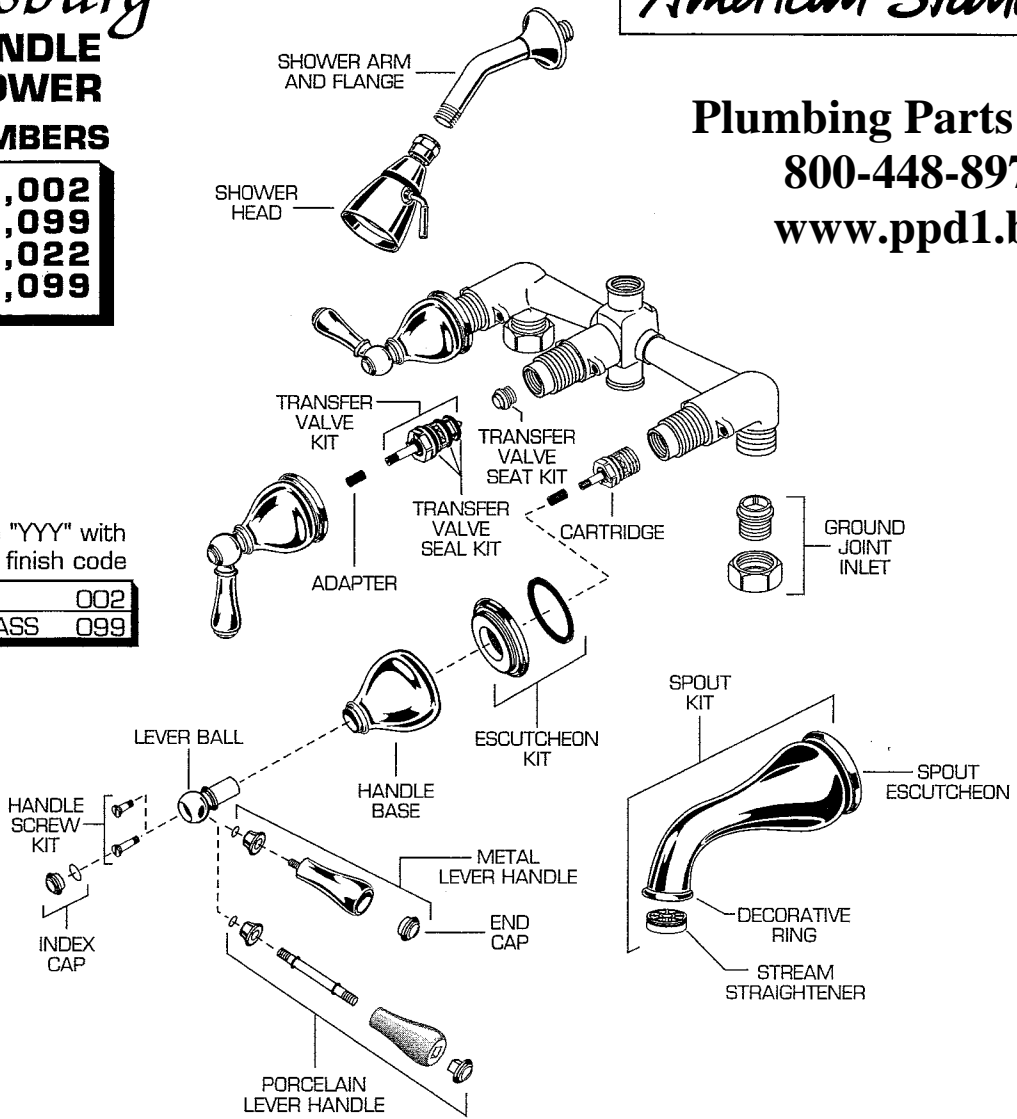

Williamsburg™

THREE HANDLE BATH/SHOWER MODEL NUMBERS

1043.222,002
1043.222,099
1043.224,022
1043.224,099

American Standard

Plumbing Parts Depot

800-448-8977

www.ppd1.biz

★ Replace the "YYY" with appropriate finish code

| | |
|----------------|-----|
| CHROME | 002 |
| POLISHED BRASS | 099 |

| REPAIR PARTS | DESCRIPTION | PART NUMBER ★ | PKG QTY |
|--------------|--------------------------------|---------------|---------|
| Handle Parts | Porcelain Lever Handle | 060353-YYYQA | 1 |
| | Index Cap | 021470-YYYQA | 1 |
| | Lever Ball | 909410-YYYQA | 1 |
| | Metal Lever Handle | 060354-YYYQA | 1 |
| | Handle Screw Kit | 051384-0070A | 1 |
| | End Cap | 021470-YYYQA | 1 |
| | Handle Base | 051381-YYYQA | 1 |
| | Escutcheon Kit | 060383-YYYQA | 1 |
| Faucet Parts | Adapter | 918049-0070A | 1 |
| | Cartridge | 994053-0070A | 1 |
| | Ground Joint Inlet | 012315-0070A | 1 |
| | Transfer Valve Kit | 012316-0070A | 1 |
| | Transfer Valve Seal Kit | 012325-0070A | 1 |
| | Transfer Valve Seat kit | 012336-0070A | 1 |
| Trim Parts | Stream Straightener | 028678-0070A | 1 |
| | Spout Kit | 066203-YYYQA | 1 |
| | Spout Escutcheon | 909719-YYYQA | 1 |
| | Decorative Ring (with O-Ring) | 066119-YYYQA | 1 |
| | Shower Arm and Flange | 060351-YYYQA | 1 |
| | Shower Head | 060339-YYYQA | 1 |
| | Deep Rough-in Kit (Not Shown) | 960042-YYYQA | 1 |