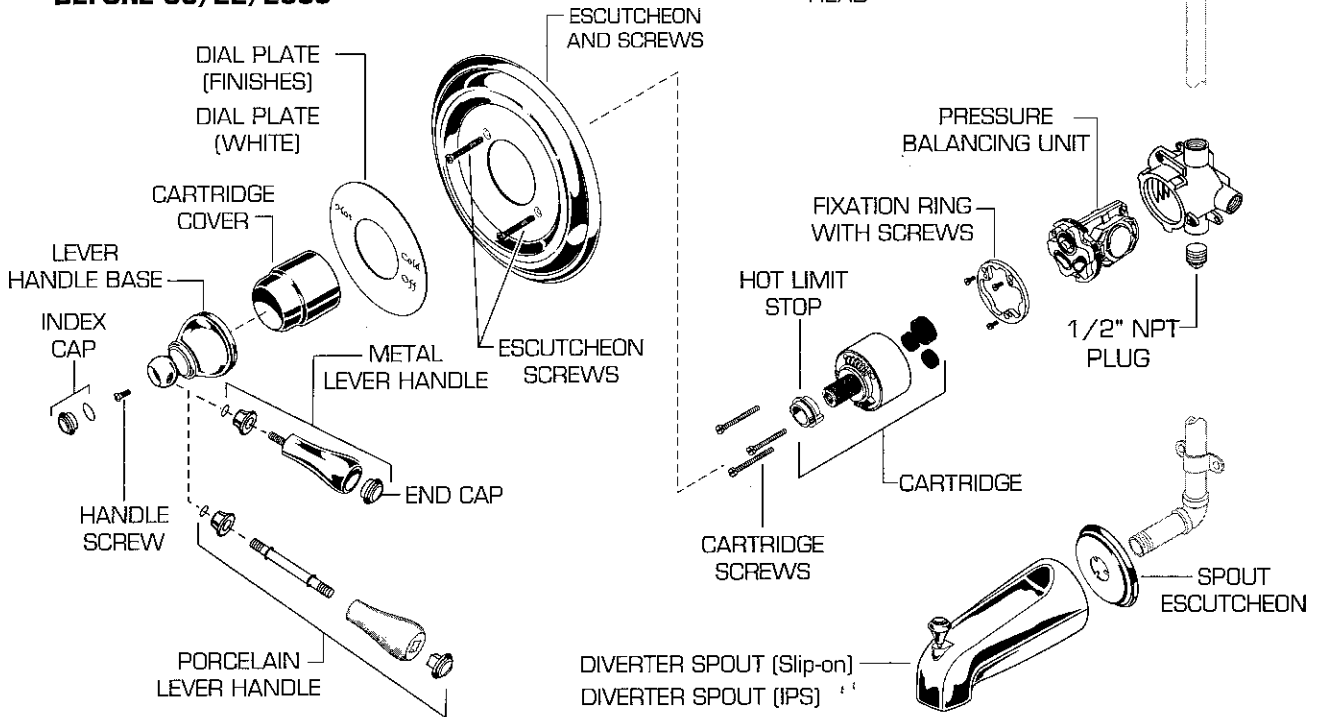

American Standard

★ Replace the "YYY" with appropriate finish code

CHROME	002
POLISHED BRASS	099
CHROME/BRASS	299
VELVET	285
VELVET/BRASS	287

REPAIR PARTS	DESCRIPTION	PART NUMBER ★	PKG QTY
Handle Parts	Porcelain Lever Handle	O60353-YYYOA	1
	Index Cap	O21470-YYYOA	1
	Handle Screw	A918657-007OA	1
	Metal Lever Handle	O60354-YYYOA	1
	Lever Handle Base	M916590-YYYOA	1
	End Cap	O21470-YYYOA	1
Valve Parts	Cartridge	A954440-007OA	1
	Cartridge Screws	O23603-007OA	3
	Pressure Balancing Unit	M952100-007OA	1
	Fixation Ring with Screws	M961854-007OA	1
	Hot Limit Stop	A923611-007OA	1
	1/2" IPS Plug	O27816-007OA	1
Trim Parts	Escutcheon and Screws	M961810-YYYOA	1
	Escutcheon Screws	O78016-002OA	2
	Deep Rough In Kit (Not Shown)	O60213-YYYOA	1
	Dial Plate (White)	O60285-007OA	1
	Dial Plate (Finishes)	O60285-YYYOA	1
	Shower Head	O60339-YYYOA	1
	Shower Arm and Flange	O60351-YYYOA	1
	Diverter Tub Spout (IPS)	O60340-YYYOA	1
	Spout Escutcheon	907520-YYYOA	1
	Cartridge Cover	M907051-YYYOA	1
	3/4" Extension Kit (Not Shown)	M961818-YYYOA	1

MODEL NUMBER

**1041.229/.224 SERIES
 1040.229/.224 SERIES**

★ Replace the "YYY" with appropriate finish code

CHROME	002
POLISHED BRASS	099
VELVET	285
CHO./POL.BRASS MIXAGE	299

REPAIR PARTS	DESCRIPTION	PART NUMBER ★	PKG QTY
Handle Parts	Porcelain Lever Handle	060353-YYY0A	1
	Index Button	021470-YYY0A	1
	Metal Lever Handle	060354-YYY0A	1
	Handle Base	060374-YYY0A	1
	End Cap	021470-YYY0A	1
Valve Parts	Cartridge Kit	051337-0070A	1
	Cartridge Seals	010550-0070A	4
	Cartridge Screws	078465-0070A	4
Trim Parts	Pressure Balancing Unit	077171-0070A	1
	Escutcheon Kit	060278-YYY0A	1
	Escutcheon Screws	078016-0020A	2
	Dial Plate (White)	060285-0070A	1
	Dial Plate (Finishes)	060285-YYY0A	1
	Shower Head	060339-YYY0A	1
	Shower Arm and Flange	060351-YYY0A	1
	Diverter Tub Spout (IPS)	060340-YYY0A	1
	Spout Escutcheon	907520-YYY0A	1
	Cap	060306-YYY0A	1
	3/4" Extension Kit (Not Shown)	078522-YYY0A	1