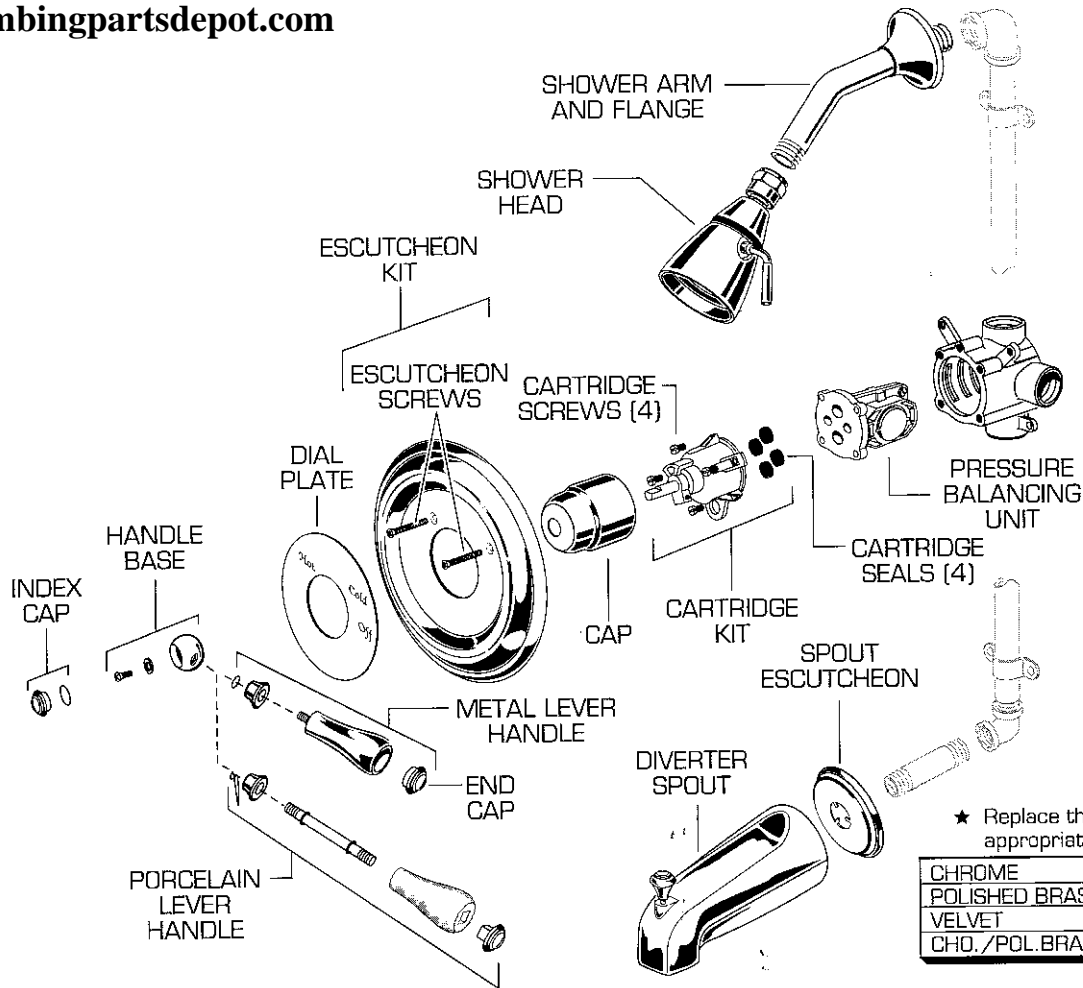

American Standard

★ Replace the "YYY" with appropriate finish code

CHROME	002
POLISHED BRASS	099
CHROME/BRASS	299
VELVET	285
VELVET/BRASS	287

REPAIR PARTS	DESCRIPTION	PART NUMBER ★	PKG QTY
Handle Parts	Porcelain Lever Handle	O60353-YYYOA	1
	Index Cap	O21470-YYYOA	1
	Handle Screw	A918657-007OA	1
	Metal Lever Handle	O60354-YYYOA	1
	Lever Handle Base	M916590-YYYOA	1
	End Cap	O21470-YYYOA	1
Valve Parts	Cartridge	A954440-007OA	1
	Cartridge Screws	O23603-007OA	3
	Pressure Balancing Unit	M952100-007OA	1
	Fixation Ring with Screws	M961854-007OA	1
	Hot Limit Stop	A923611-007OA	1
	1/2" IPS Plug	O27816-007OA	1
Trim Parts	Escutcheon and Screws	M961810-YYYOA	1
	Escutcheon Screws	O78016-002OA	2
	Deep Rough In Kit (Not Shown)	O60213-YYYOA	1
	Dial Plate (White)	O60285-007OA	1
	Dial Plate (Finishes)	O60285-YYYOA	1
	Shower Head	O60339-YYYOA	1
	Shower Arm and Flange	O60351-YYYOA	1
	Diverter Tub Spout (IPS)	O60340-YYYOA	1
	Spout Escutcheon	907520-YYYOA	1
	Cartridge Cover	M907051-YYYOA	1
	3/4" Extension Kit (Not Shown)	M961818-YYYOA	1

MODEL NUMBER

**1041.229/.224 SERIES
 1040.229/.224 SERIES**

★ Replace the "YYY" with appropriate finish code

CHROME	002
POLISHED BRASS	099
VELVET	285
CHO./POL.BRASS MIXAGE	299

REPAIR PARTS	DESCRIPTION	PART NUMBER ★	PKG QTY
Handle Parts	Porcelain Lever Handle	060353-YYY0A	1
	Index Button	021470-YYY0A	1
	Metal Lever Handle	060354-YYY0A	1
	Handle Base	060374-YYY0A	1
	End Cap	021470-YYY0A	1
Valve Parts	Cartridge Kit	051337-0070A	1
	Cartridge Seals	010550-0070A	4
	Cartridge Screws	078465-0070A	4
Trim Parts	Pressure Balancing Unit	077171-0070A	1
	Escutcheon Kit	060278-YYY0A	1
	Escutcheon Screws	078016-0020A	2
	Dial Plate (White)	060285-0070A	1
	Dial Plate (Finishes)	060285-YYY0A	1
	Shower Head	060339-YYY0A	1
	Shower Arm and Flange	060351-YYY0A	1
	Diverter Tub Spout (IPS)	060340-YYY0A	1
	Spout Escutcheon	907520-YYY0A	1
	Cap	060306-YYY0A	1
	3/4" Extension Kit (Not Shown)	078522-YYY0A	1