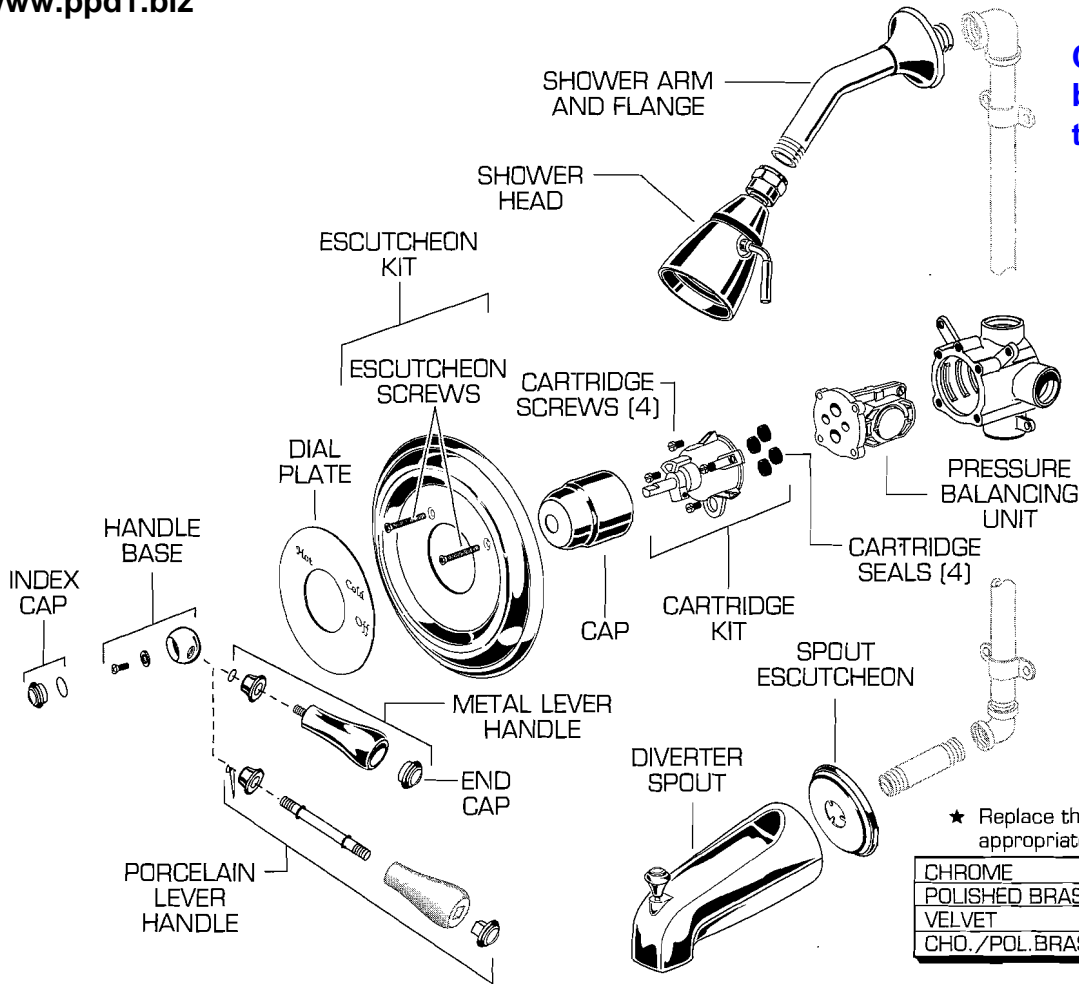

★ Replace the "YYY" with appropriate finish code

CHROME	002
POLISHED BRASS	099
VELVET	285
CHO./POL. BRASS MIXAGE	299

REPAIR PARTS	DESCRIPTION	PART NUMBER ★	PKG QTY
Handle Parts	Porcelain Lever Handle	060353-YYYOA	1
	Index Button	021470-YYYOA	1
	Metal Lever Handle	060354-YYYOA	1
	Handle Base	060374-YYYOA	1
	End Cap	021470-YYYOA	1
Valve Parts	Cartridge Kit	051337-0070A	1
	Cartridge Seals	010550-0070A	4
	Cartridge Screws	078465-0070A	4
Trim Parts	Pressure Balancing Unit	077171-0070A	1
	Escutcheon Kit	060278-YYYOA	1
	Escutcheon Screws	078016-0020A	2
	Dial Plate [White]	060285-0070A	1
	Dial Plate [Finishes]	060285-YYYOA	1
	Shower Head	060339-YYYOA	1
	Shower Arm and Flange	060351-YYYOA	1
	Diverter Tub Spout (IPS)	060340-YYYOA	1
	Spout Escutcheon	907520-YYYOA	1
	Cap	060306-YYYOA	1
	3/4" Extension Kit [Not Shown]	078522-YYYOA	1

SHOWER ARM AND FLANGE

Click on "Red" box to add parts to shopping cart

SHOWER HEAD

PRESSURE BALANCING UNIT

FIXATION RING WITH SCREWS

HOT LIMIT STOP

1/2" NPT-PLUG

CARTRIDGE

CARTRIDGE SCREWS

SPOUT ESCUTCHEON

DIVERTER SPOUT (Slip-on)  
DIVERTER SPOUT (IPS)

REPAIR PARTS	DESCRIPTION	PART NUMBER ★	PKG QTY
Handle Parts	Porcelain Lever Handle	060353-YYY0A	1
	Index Cap	021470-YYY0A	1
	Handle Screw	A918657-0070A	1
	Metal Lever Handle	060354-YYY0A	1
	Lever Handle Base	M916590-YYY0A	1
	End Cap	021470-YYY0A	1
Valve Parts	Cartridge	A954440-0070A	1
	Cartridge Screws	023603-0070A	3
	Pressure Balancing Unit	M952100-0070A	1
	Fixation Ring with Screws	M961854-0070A	1
	Hot Limit Stop	A923611-0070A	1
	1/2" IPS Plug	027816-0070A	1
Trim Parts	Escutcheon and Screws	M961810-YYY0A	1
	Escutcheon Screws	078016-0020A	2
	Deep Rough In Kit (Not Shown)	060213-YYY0A	1
	Dial Plate (White)	060285-0070A	1
	Dial Plate (Finishes)	060285-YYY0A	1
	Shower Head	060339-YYY0A	1
	Shower Arm and Flange	060351-YYY0A	1
	Diverter Tub Spout (IPS)	060340-YYY0A	1
	Spout Escutcheon	907520-YYY0A	1
	Cartridge Cover	M907051-YYY0A	1
	3/4" Extension Kit (Not Shown)	M961818-YYY0A	1