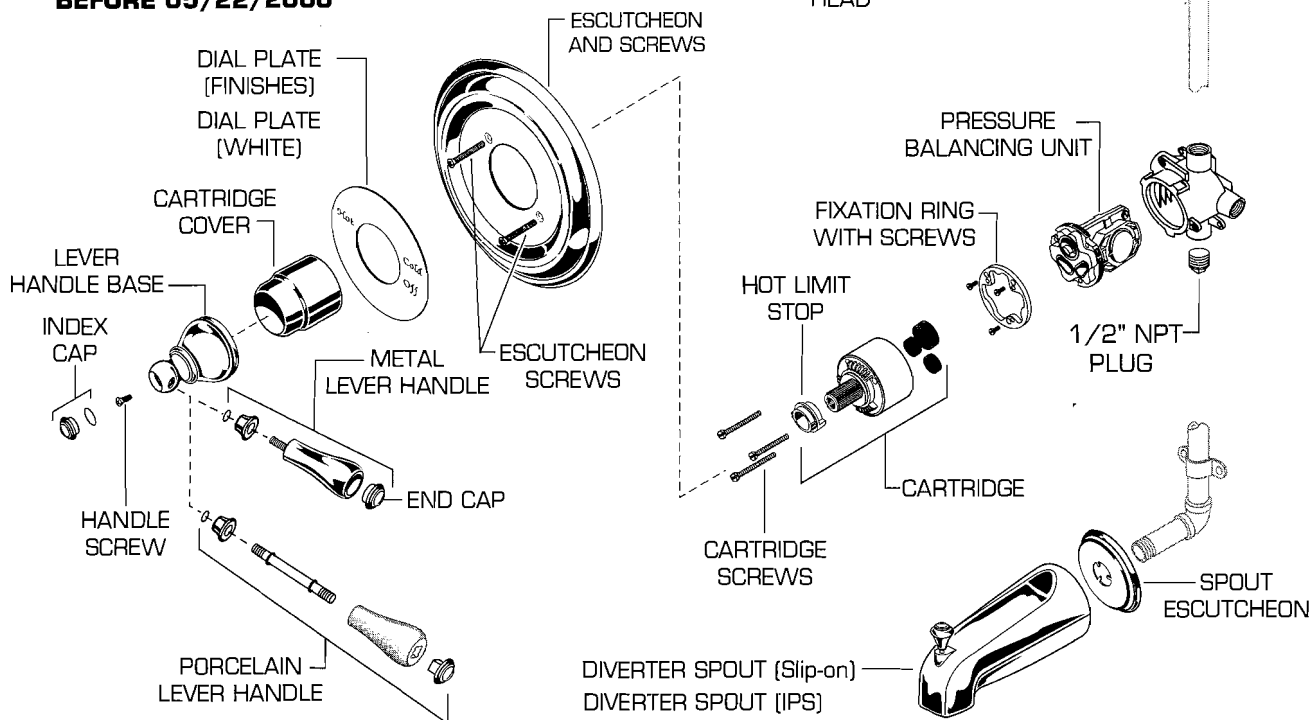

SHOWER ARM AND FLANGE

Click on "Red" box to add parts to shopping cart

SHOWER HEAD

PRESSURE BALANCING UNIT

FIXATION RING WITH SCREWS

HOT LIMIT STOP

1/2" NPT-PLUG

CARTRIDGE

CARTRIDGE SCREWS

SPOUT ESCUTCHEON

DIVERTER SPOUT (Slip-on)  
DIVERTER SPOUT (IPS)

REPAIR PARTS	DESCRIPTION	PART NUMBER ★	PKG QTY
Handle Parts	Porcelain Lever Handle	060353-YYY0A	1
	Index Cap	021470-YYY0A	1
	Handle Screw	A918657-0070A	1
	Metal Lever Handle	060354-YYY0A	1
	Lever Handle Base	M916590-YYY0A	1
	End Cap	021470-YYY0A	1
Valve Parts	Cartridge	A954440-0070A	1
	Cartridge Screws	023603-0070A	3
	Pressure Balancing Unit	M952100-0070A	1
	Fixation Ring with Screws	M961854-0070A	1
	Hot Limit Stop	A923611-0070A	1
	1/2" IPS Plug	027816-0070A	1
Trim Parts	Escutcheon and Screws	M961810-YYY0A	1
	Escutcheon Screws	078016-0020A	2
	Deep Rough In Kit (Not Shown)	060213-YYY0A	1
	Dial Plate (White)	060285-0070A	1
	Dial Plate (Finishes)	060285-YYY0A	1
	Shower Head	060339-YYY0A	1
	Shower Arm and Flange	060351-YYY0A	1
	Diverter Tub Spout (IPS)	060340-YYY0A	1
	Spout Escutcheon	907520-YYY0A	1
	Cartridge Cover	M907051-YYY0A	1
	3/4" Extension Kit (Not Shown)	M961818-YYY0A	1