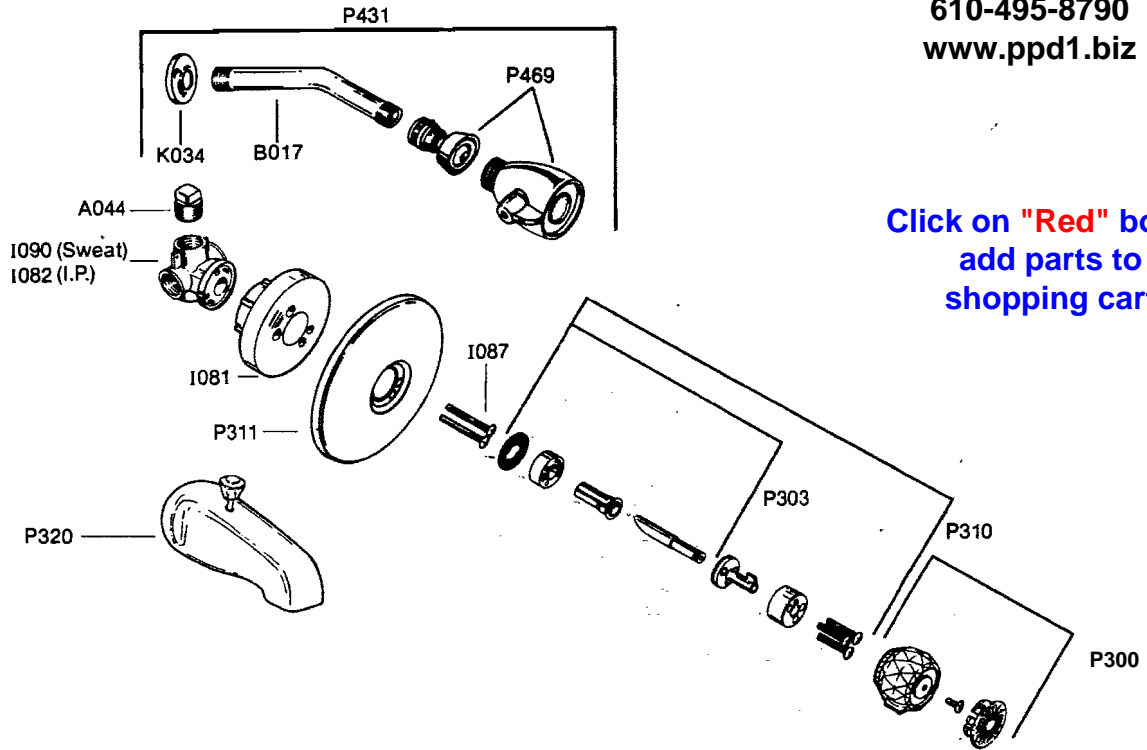

BRIGGS DECORATIVE TUB AND SHOWER SINGLE CONTROL

Plumbing Parts Depot
610-495-8790
www.ppd1.biz

**Model
Numbers:**
4311
4311A
4311PB
4311G
4411
4411A
4411PB
4411G

Click on "Red" box to
add parts to
shopping cart

Parts List

Part Number	Description
* A044	Plug
B017	Shower Arm
I003	Screw
I012	Cam Bearing
I013	Cartridge
I014	Gasket
I022	Plug Button
* I023	Handle
I035	Cam
* I081	Rough-In Shield
* I082	Valve Body (I.P.)
I083	Screw (3)
I084	Cam Bearing Cover
I087	Screw (2)
* I090	Valve Body (Sweat)
I091	Slip Fit Diverter Spout
K034	Shower Arm Flange
P304	Sleeve Insert
P311	Escutcheon
P320	Diverter Spout
P469	Shower Head Assembly