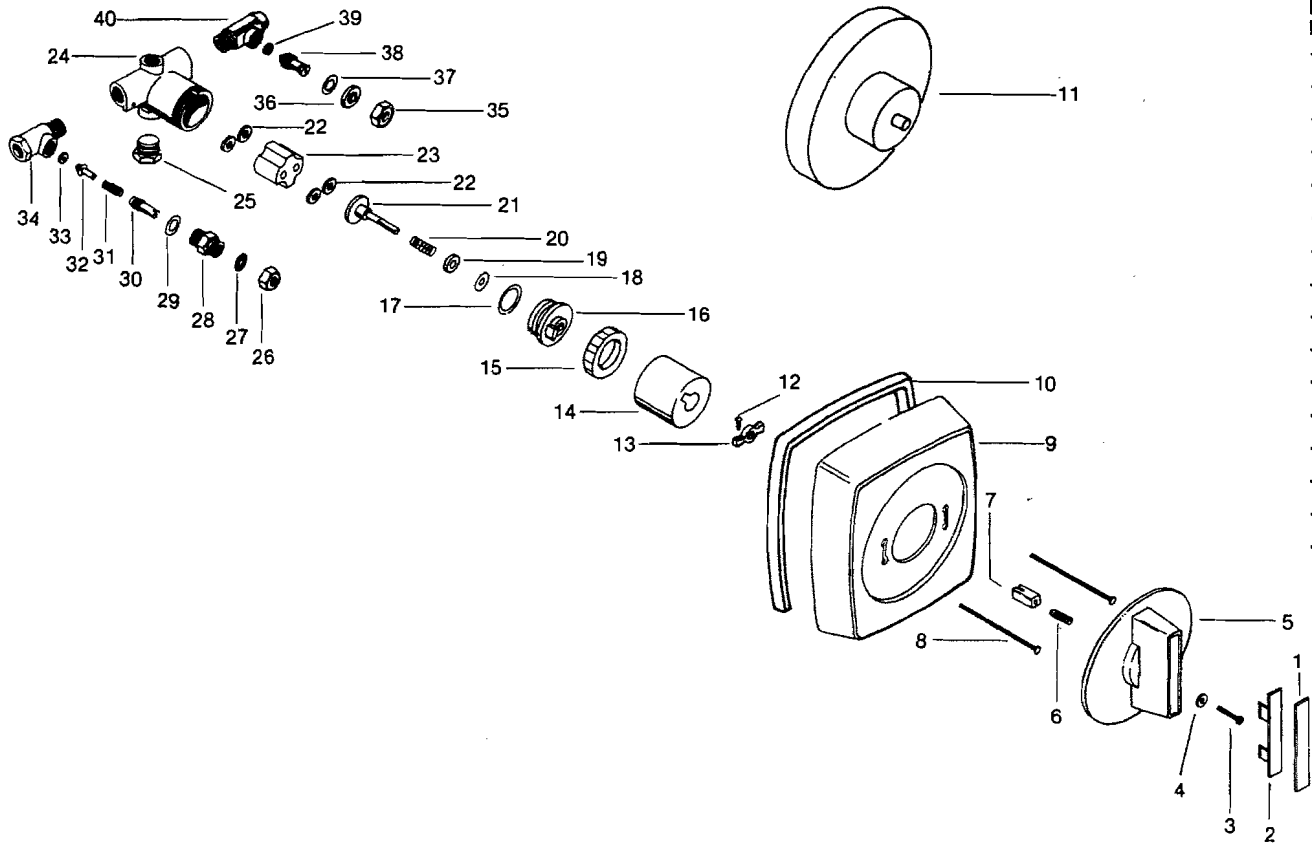

**BRIGGS  
PRESSURE BALANCE  
VALVE**

- Model Numbers:**  
1820B  
1830B  
1821B  
1831B  
1822B  
1832B  
1823B  
1833B  
1810B  
1811B  
1812B  
1813B  
1800B  
1801B  
1802B  
1803B

**Parts List**

* Part Number	Description	* Part Number	Description
1	Indicator Label	22	Throttle Discs (4)
2	Plug Button	23	Balance Chamber
3	Selector Screw (2)	24	Body
4	Washer	25	1/2" Pipe Plug
5	Dial Handle	26	Bonnet Nut
6	Spring	27	Bonnet Seal
7	Stem Guide	28	Bonnet Gasket
8	Dial Screw (2)	29	Bonnet Gasket
9	Valve Body	30	Stem
10	Gasket	31	Plunger
11	Rough-in Guide	32	Spring
12	Screw	33	Plunger Disc
13	Limit Stop	34	Checkstop
14	Sleeve	35	Bonnet Nut
15	Bonnet Retainer	36	Rubber Washer
16	Bonnet	37	Metal Washer
17	"O" Ring	38	Stem
18	"O" Ring	39	Rubber Disc
19	Washer	40	Checkstop
20	Spring		Body
21	Stem Assembly		

Available in Kits only

**Repair Kits List**

Repair Kits Number	Items Included
800-030	17, 18, 20, 22 (4), 28 (2), 30 (2), 34 (2)
800-031	17, 18, 22 (4), 23
800-032	12, 13, 17, 18, 19, 20, 21, 22 (2)

Repair parts sold only in kit form per above.