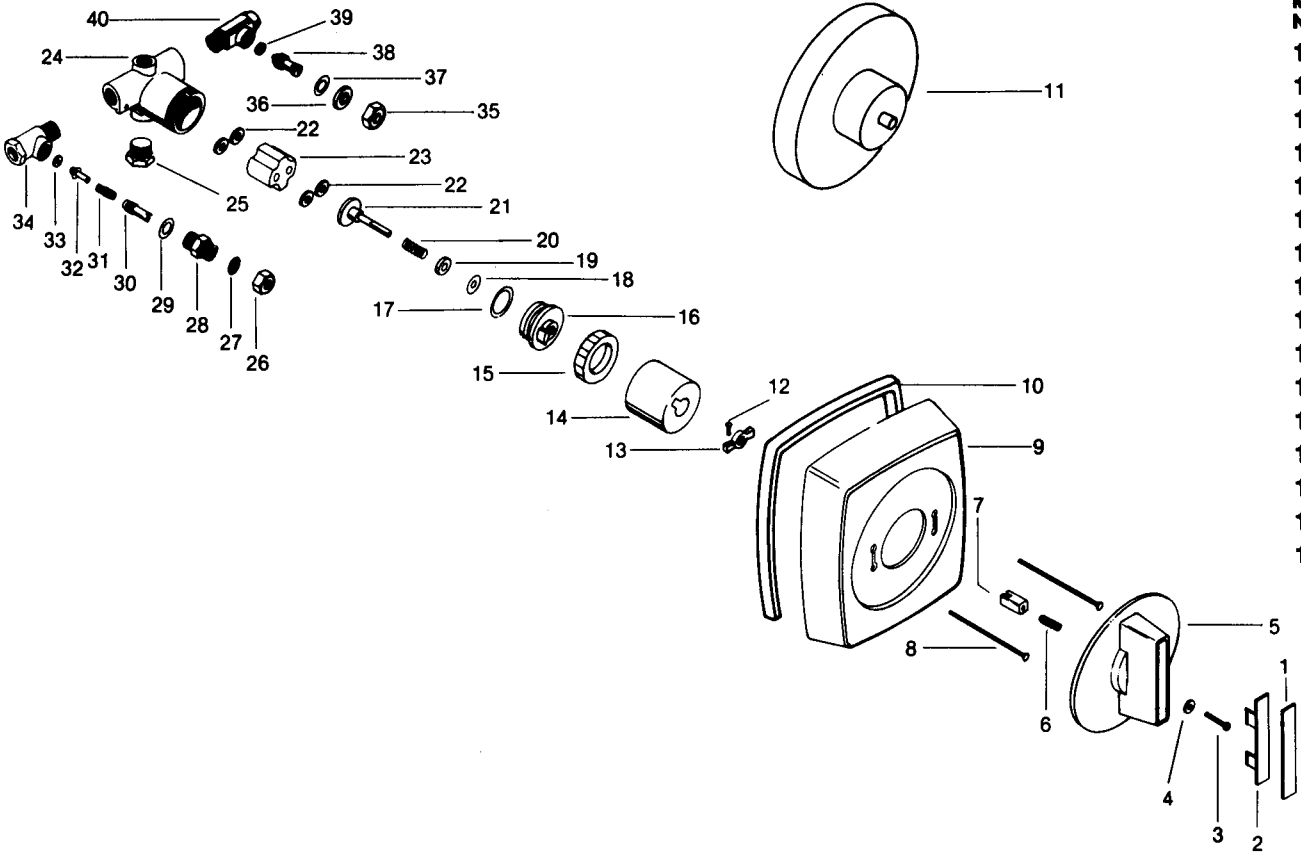

BRIGGS PRESSURE BALANCE VALVE

- Model Numbers:**
 1820B
 1830B
 1821B
 1831B
 1822B
 1832B
 1823B
 1833B
 1810B
 1811B
 1812B
 1813B
 1800B
 1801B
 1802B
 1803B

Parts List

* Part Number	Description	* Part Number	Description
1	Indicator Label	22	Throttle Discs (4)
2	Plug Button	23	Balance Chamber
3	Selector Screw(2)	24	Body
4	Washer	25	1/2" Pipe Plug
5	Dial Handle	26	Bonnet Nut
6	Spring	27	Bonnet Seal
7	Stem Guide	28	Bonnet
8	Dial Screw(2)	29	Bonnet Gasket
9	Escutcheon	30	Stem
10	Gasket	31	Plunger Spring
11	Rough-in Guide	32	Plunger
12	Screw	33	Plunger Disc
13	Limit Stop	34	Checkstop
14	Sleeve		
15	Bonnet Retainer	35	Bonnet Nut
16	Bonnet	36	Rubber Washer
17	"O" Ring	37	Metal Washer
18	"O" Ring	38	Stem
19	Washer	39	Rubber Disc
20	Spring	40	Checkstop Body
21	Stem Assembly		

Repair Kits List

Repair Kits Number	Items Included
800-030	17, 18, 20, 22 (4), 28 (2), 30 (2), 34 (2)
800-031	17, 18, 22 (4), 23
800-032	12, 13, 17, 18, 19, 20, 21, 22 (2)

Repair parts sold only in kit form per above.

* Not listed in parts price list as a standard replacement part.

PLUMBING PARTS DEPOT
 1160 Bradfield Rd.
 Roslyn, PA 19001
 Phone: 800-448-8977
 Fax: 215-886-4760