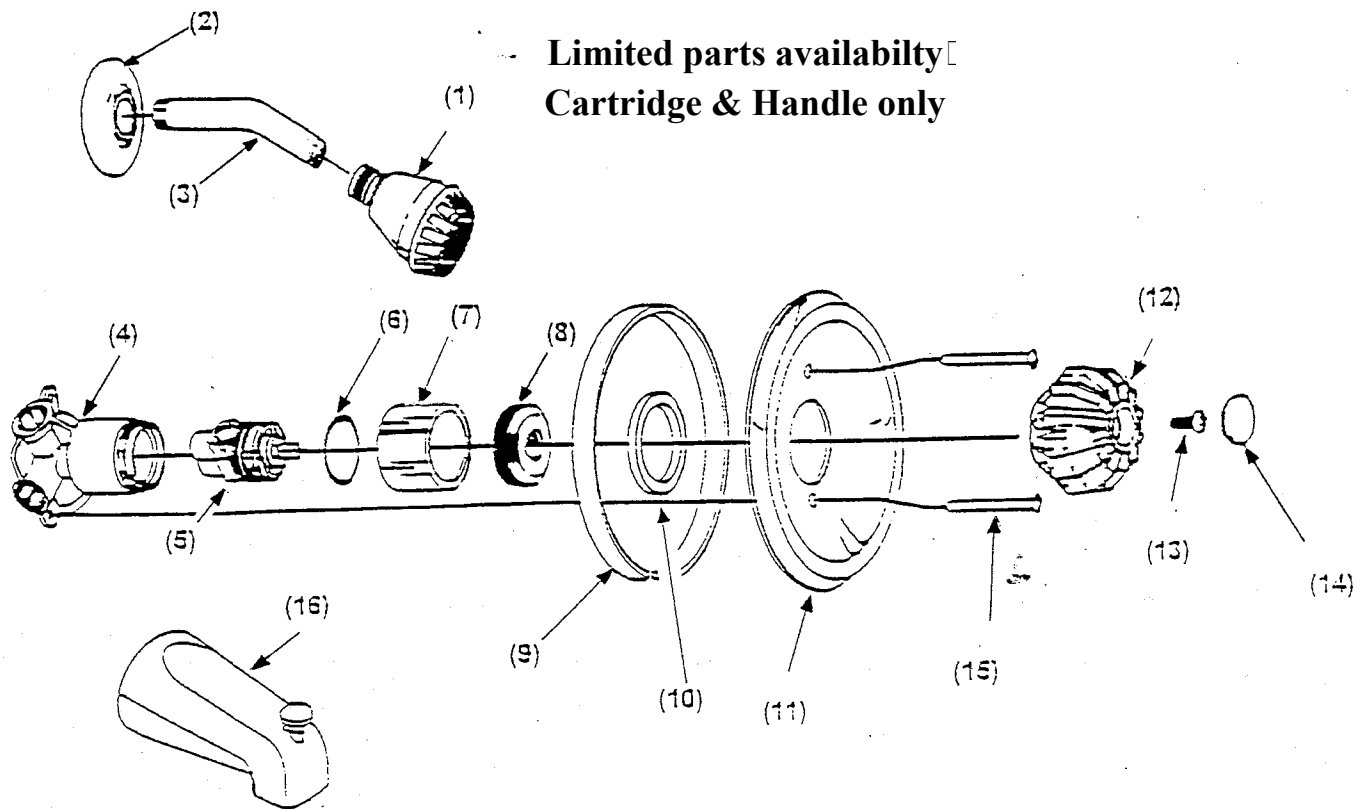

SINGLE CONTROL TUB & SHOWER FAUCET

Series: 7102,7104,7108,7194,7196

Limited parts availability
Cartridge & Handle only

#	DESCRIPTION	CHROME	POLISHED BRASS	#	DESCRIPTION	CHROME	POLISHED BRASS
1	Showerhead			9	Gasket		
2	Wall Flange			10	Center Gasket		
3	Shower Arm			11	Escutcheon		
4	Body	N/A	N/A	12	Clear Handle		
5	Cartridge	R1005	R1005	13	Handle Screw		
6	O-Ring			14	Button		
7	Sleeve			15	Escutcheon Screws		
8	Cap Nut			16	Diverter Spout		