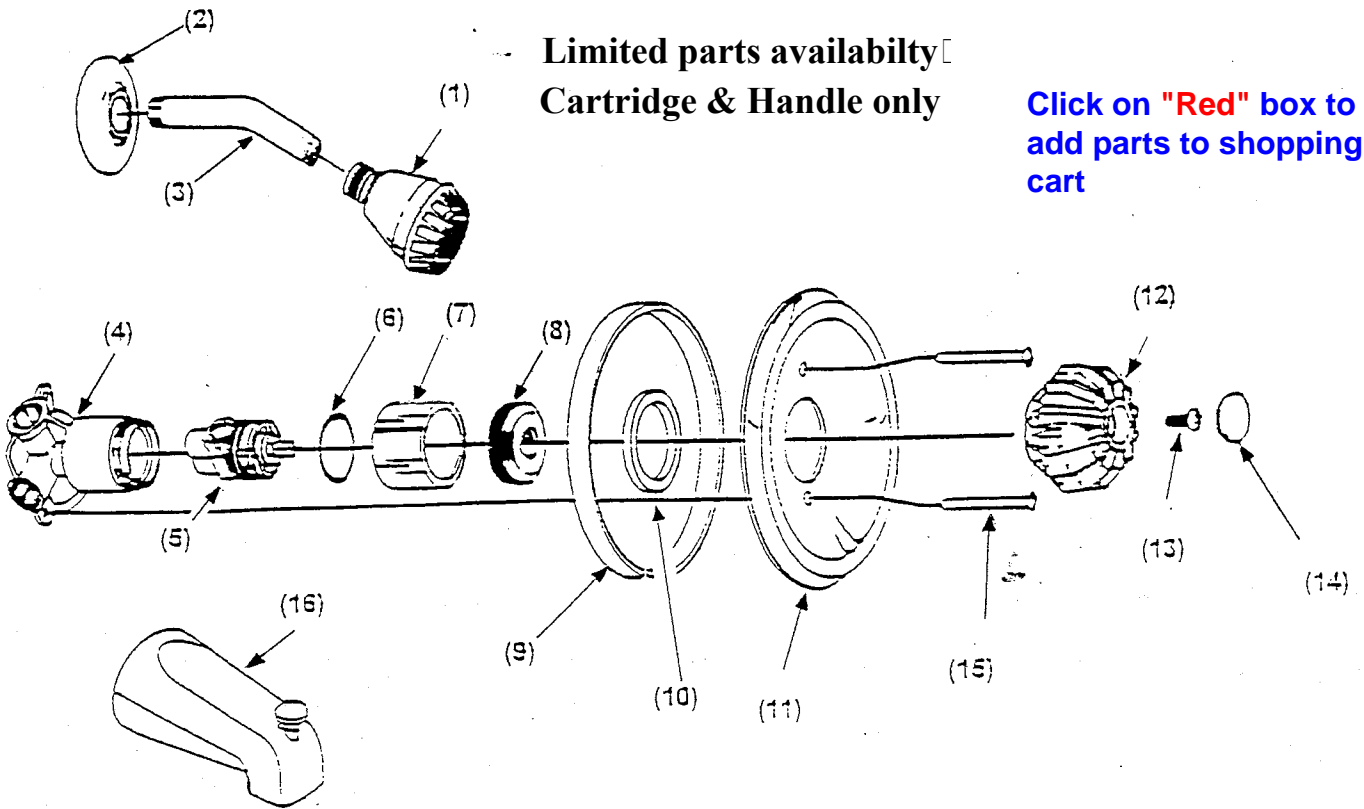

SINGLE CONTROL TUB & SHOWER FAUCET

Series: 7102,7104,7108,7194,7196

Limited parts availability
Cartridge & Handle only

Click on "Red" box to add parts to shopping cart

#	DESCRIPTION	CHROME	POLISHED BRASS	#	DESCRIPTION	CHROME	POLISHED BRASS
1	Showerhead			9	Gasket		
2	Wall Flange			10	Center Gasket		
3	Shower Arm			11	Escutcheon		
4	Body	N/A	N/A	12	Clear Handle		
5	Cartridge	R1005	R1005	13	Handle Screw		
6	O-Ring			14	Button		
7	Sleeve			15	Escutcheon Screws		
8	Cap Nut			16	Diverter Spout		