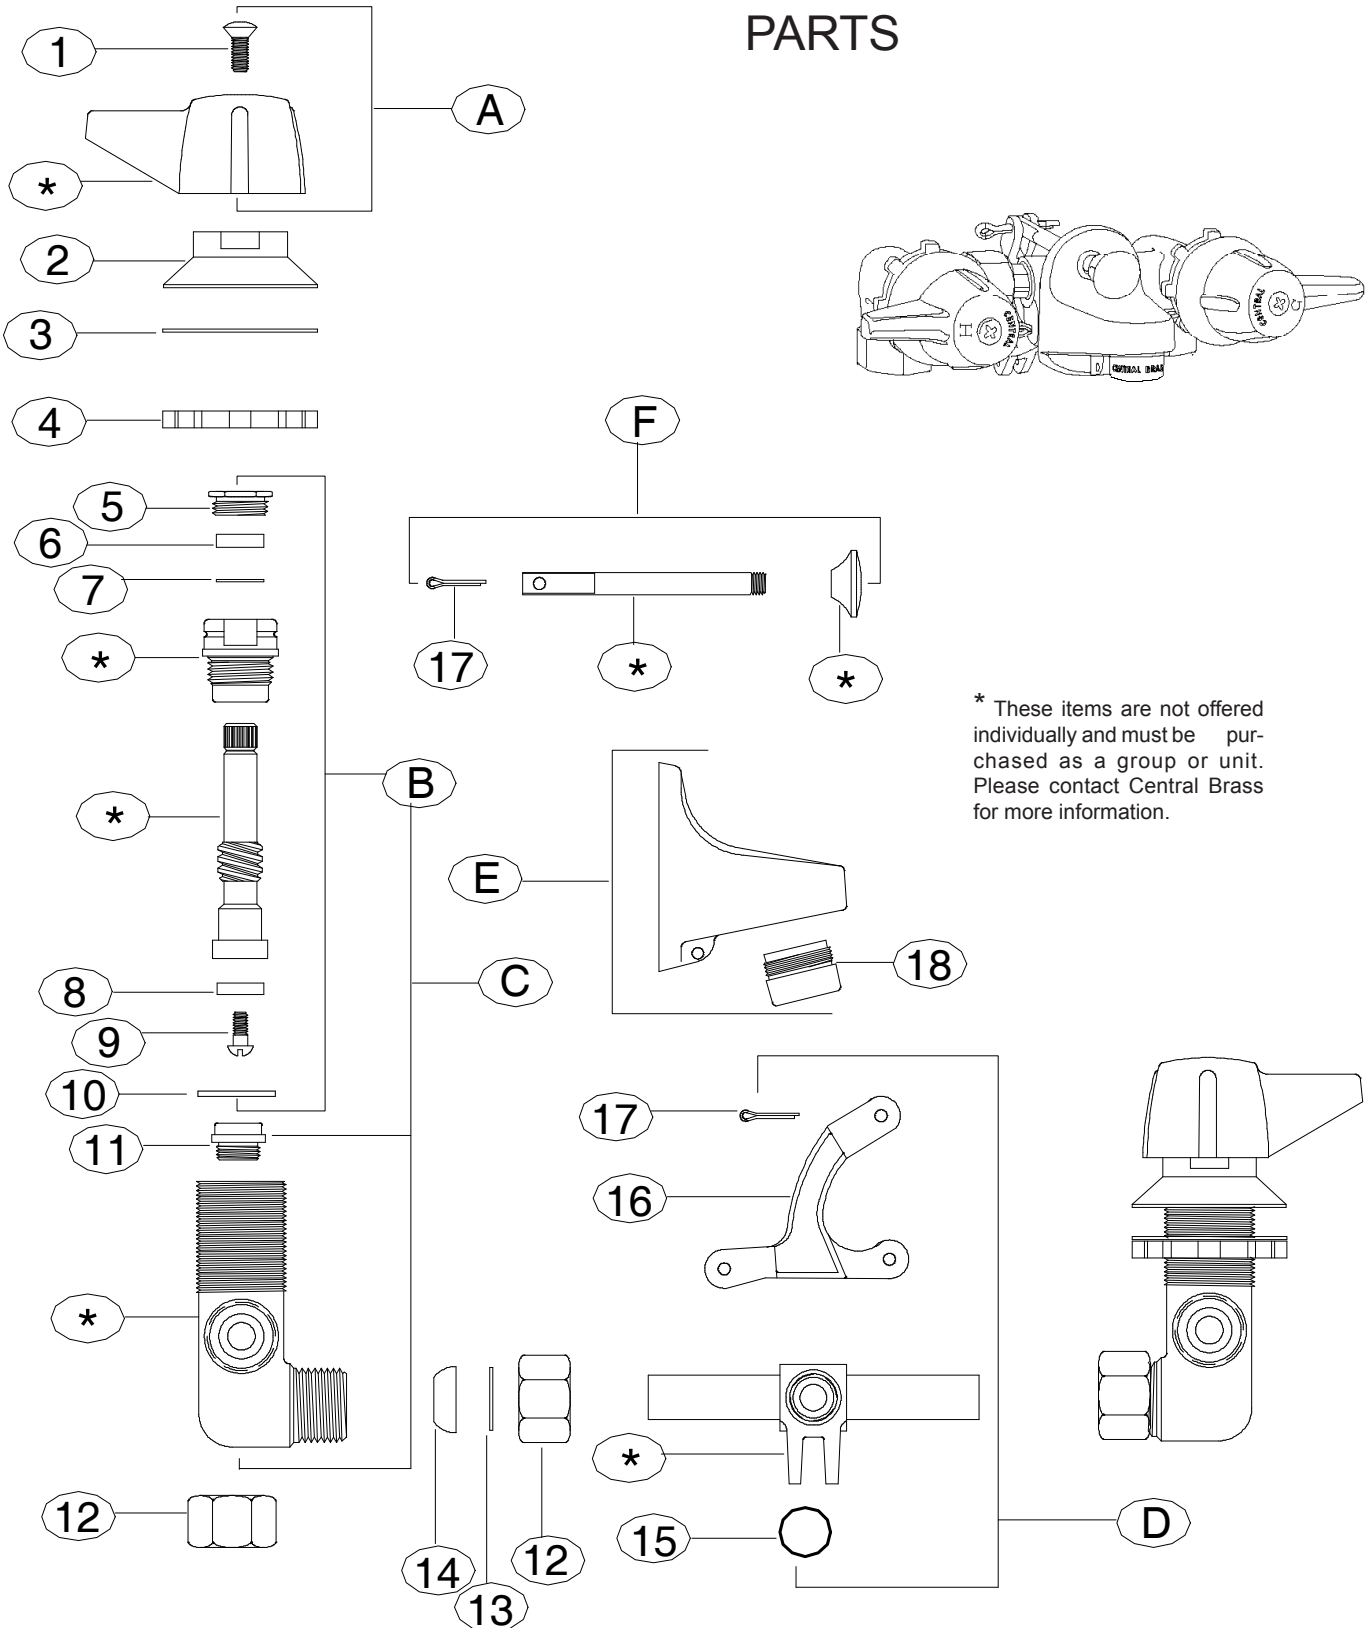

REPLACEMENT PARTS

* These items are not offered individually and must be purchased as a group or unit. Please contact Central Brass for more information.

NOTE:

Items now use our *Newly Designed* O-Ring stem units G-458-KL or G-458-KR. This stem replaces the K-158-KL or K-158-KR stem units.

REPLACEMENT PARTS

#	Part #	Description
A	G-523-C	Lever Handle C Indexed with Screw (X107-F)
A	G-523-H	Lever Handle H Indexed with Screw (X107-F)
B	G-458-KR	Cold Stem Assembly with Gasket (X193-LBN)
B	G-458-KL	Hot Stem Assembly with Gasket (X193-LBN)
C	U-2170-AR	Cold Corner Body Valve unit (for 1177 series only)
C	U-2170-AL	Hot Corner Body Valve unit (for 1177 series only)
D	U-2171-A	Center Tee with Rocker Arm (2126-A)
E	SU-511-A	Shelf Back Spout with Aerator (30-L) (for 1177 Series)
E	SU-2136-FA	Slant Back Spout with Aerator (30-L) (for 1178 Series)
F	G-21	Pull Rod with Knob & Cotter Pins (X194)
1	X107-F	Handle Screw (25 pcs per pack)
2	510	Escutcheon
3	X491-U	Gasket (12 pcs per pack)
4	X53-AZ	Locknut (6 pcs per pack)
5	X353-DH	Packing Nut (10 pcs per pack)
6	X353-CW	Packing (10 pcs per pack)
7	X82-J	Brass Washer (6 pcs per pack)
8	X901-WNN	Stem Seat Washer (25 pcs per pack)
9	X104	Seat Washer Screw (25 pcs per pack)
10	X193-LBN	Gasket (6 pcs per pack)
11	XPF-263-B	Replacement Seat (4 pcs per pack)
12	X4015	Coupling Nut (4 pcs per pack)
13	X22	Brass Washer (6 pcs per pack)
14	X954-A	Rubber Slip Fit Washer (10 pcs per pack)
15	X1038-IN	O-Ring (10 pcs per pack)
16	2126-A	Rocker Arm
17	X194	Cotter Pin (6 pcs per pack)
18	30-L	Aerator (Male)

See **1178** for Slant Back Item

NOTE:

Items now use our *Newly Designed* O-Ring stem units G-458-KL or G-458-KR. This stem replaces the K-158-KL or K-158-KR stem units.

#	Part Number	Description
A	G-458-KL	Cold Side Stem Assembly with Gasket (X1028-Y)
A	G-458-KR	Hot Side Stem Assembly with Gasket (X1028-Y)
1	X1038-453	O-Ring (25 pcs per pack)
2	X901-WNN	Seat Washer (25 pcs per pack)
3	X104	Seat Washer Screw (25 pcs per pack)
4	X1028-Y	Nylon Gasket (25 pcs per pack)