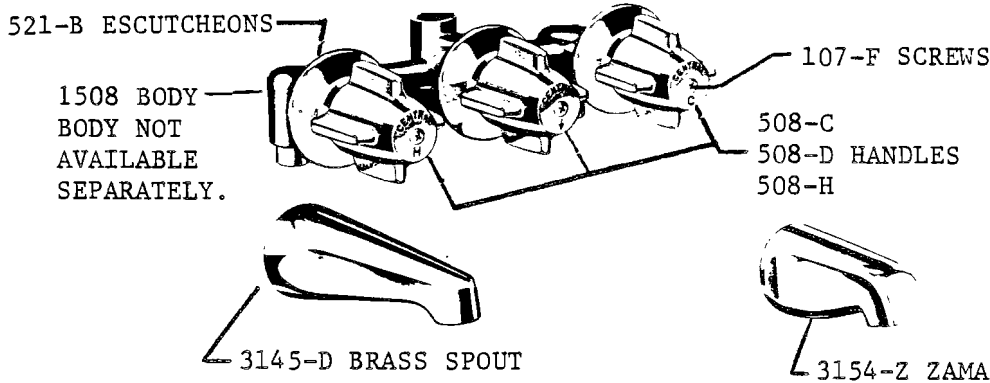

Plumbing Parts Depot

610-495-8790

www.ppd1.biz

8" BATH & SHOWER FIXTURE
THREE VALVE, DIRECT SWEAT, CAST
BRASS BODY, REPLACEABLE SEATS,
CHROME PLATED

0868

BODY ASSEMBLY
WITH 1/2" IPS BRASS
SPOUT
SHOWER HEAD, ARM
AND FLANGE

0868-Z

BODY ASSEMBLY
WITH 1/2" IPS ZAMAK
SPOUT
SHOWER HEAD, ARM
AND FLANGE

K-3-CT VALVE STEM UNIT WITH WASHERS AND REPLACEABLE SEAT

* SU-1548-CT

K-3-DT DIVERTER STEM UNIT - BUBBLE PACK

* SU-1548-CT

Central Brass

K-2-CT RH Stem Assembly
w/ Seat

K-2-DT Diverter Assembly
w/ Seat

K-3-CT RH Stem Assembly
w/ Seat

K-3-DT Diverter Assembly
w/ Seat