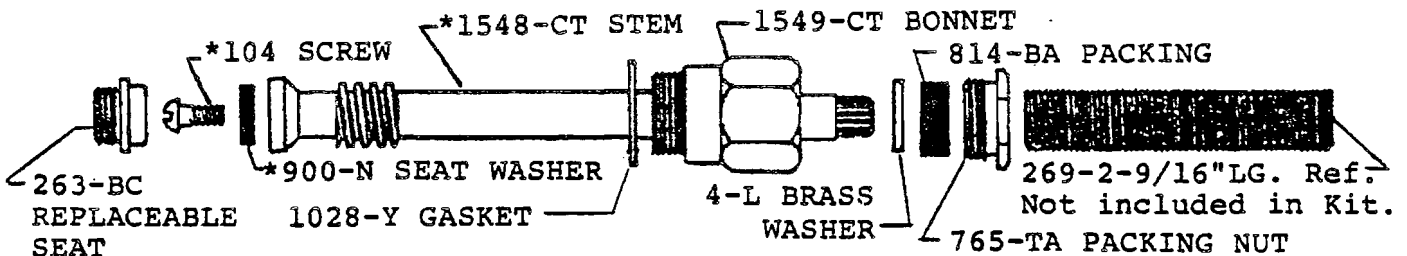

Plumbing Parts Depot

610-495-8790

www.ppd1.biz

8" BATH & SHOWER FIXTURE
THREE VALVE, DIRECT SWEAT, CAST
BRASS BODY, REPLACEABLE SEATS,
CHROME PLATED

0868

BODY ASSEMBLY
WITH 1/2" IPS BRASS
SPOUT
SHOWER HEAD, ARM
AND FLANGE

0868-Z

BODY ASSEMBLY
WITH 1/2" IPS ZAMAK
SPOUT
SHOWER HEAD, ARM
AND FLANGE

K-3-CT VALVE STEM UNIT WITH WASHERS AND REPLACEABLE SEAT

* SU-1548-CT

K-3-DT DIVERTER STEM UNIT - BUBBLE PACK

* SU-1548-CT

Central Brass