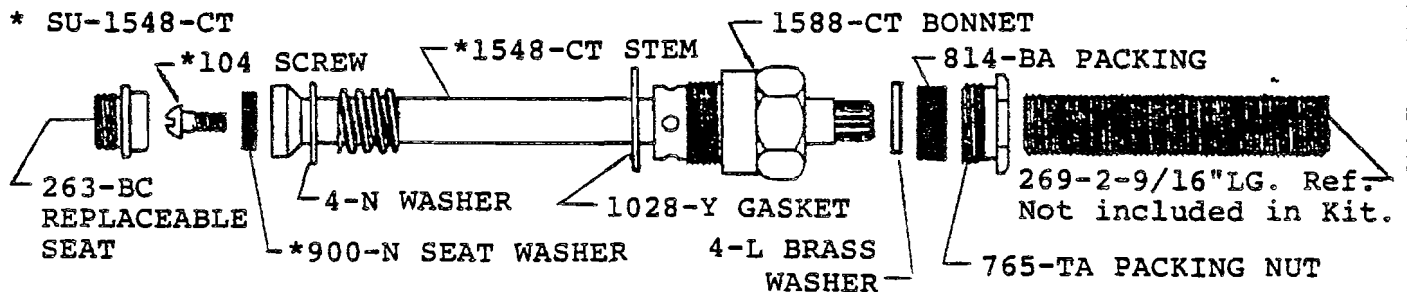

Plumbing Parts Depot

610-495-8790

www.ppd1.biz

8" BATH & SHOWER FIXTURE
THREE VALVE, DIRECT SWEAT, CAST
BRASS BODY, REPLACEABLE SEATS,
CHROME PLATED

0868

BODY ASSEMBLY
WITH 1/2" IPS BRASS
SPOUT
SHOWER HEAD, ARM
AND FLANGE

0868-Z

BODY ASSEMBLY
WITH 1/2" IPS ZAMAK
SPOUT
SHOWER HEAD, ARM
AND FLANGE

K-3-CT VALVE STEM UNIT WITH WASHERS AND REPLACEABLE SEAT

* SU-1548-CT

K-3-DT DIVERTER STEM UNIT - BUBBLE PACK

* SU-1548-CT

Central Brass