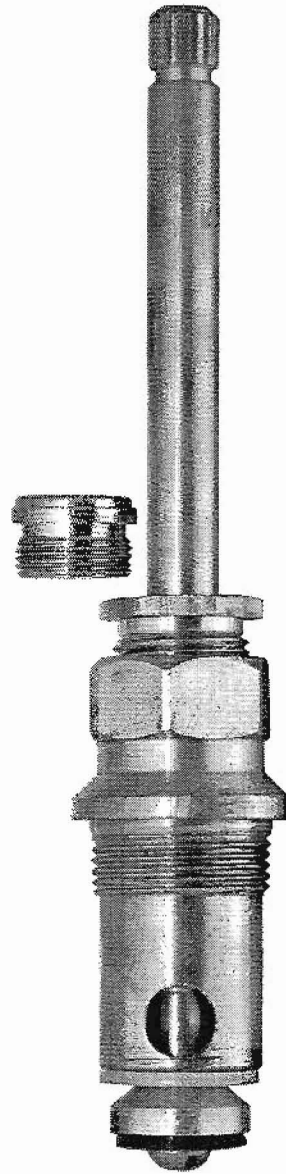

Plumbing Parts Depot

610-495-8790

www.ppd1.biz

8" BATH & SHOWER FIXTURE
THREE VALVE, DIRECT SWEAT, CAST
BRASS BODY, REPLACEABLE SEATS,
CHROME PLATED

0868

BODY ASSEMBLY
WITH 1/2" IPS BRASS
SPOUT
SHOWER HEAD, ARM
AND FLANGE

0868-Z

BODY ASSEMBLY
WITH 1/2" IPS ZAMAK
SPOUT
SHOWER HEAD, ARM
AND FLANGE

K-3-CT VALVE STEM UNIT WITH WASHERS AND REPLACEABLE SEAT

* SU-1548-CT

K-3-DT DIVERTER STEM UNIT - BUBBLE PACK

* SU-1548-CT

Central Brass

K-2-CT RH Stem Assembly
w/ Seat

K-2-DT Diverter Assembly
w/ Seat

K-3-CT RH Stem Assembly
w/ Seat

K-3-DT Diverter Assembly
w/ Seat