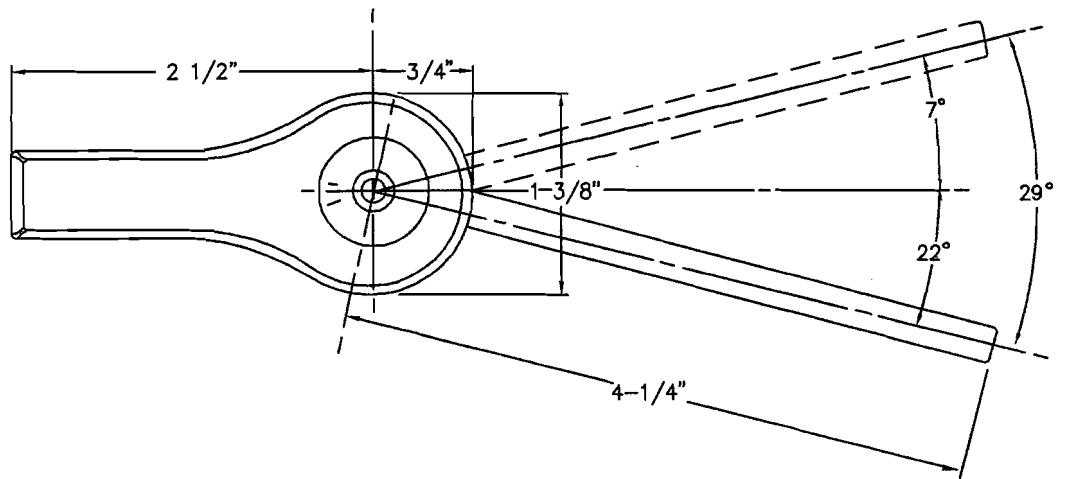

Plumbing Parts
Depot
610-495-8790
www.ppd1.biz

4442 Power Flush
12" Rough-in Tank
01-01-99 to 05-01-02

312 POWERFLUSH CHROME FLUSH LEVER.

LEFT HAND

Plumbing Parts Depot
610-495-8790
www.ppd1.biz

Revised: 4/6/98. Lever Redesigned

DRAWN **Jerry Murray**

CHECKED

NOTED

APPROVED

(A)

P030312 TRIP LEVER
POWERFLUSH LEVER

DRAWING NO.

P030312