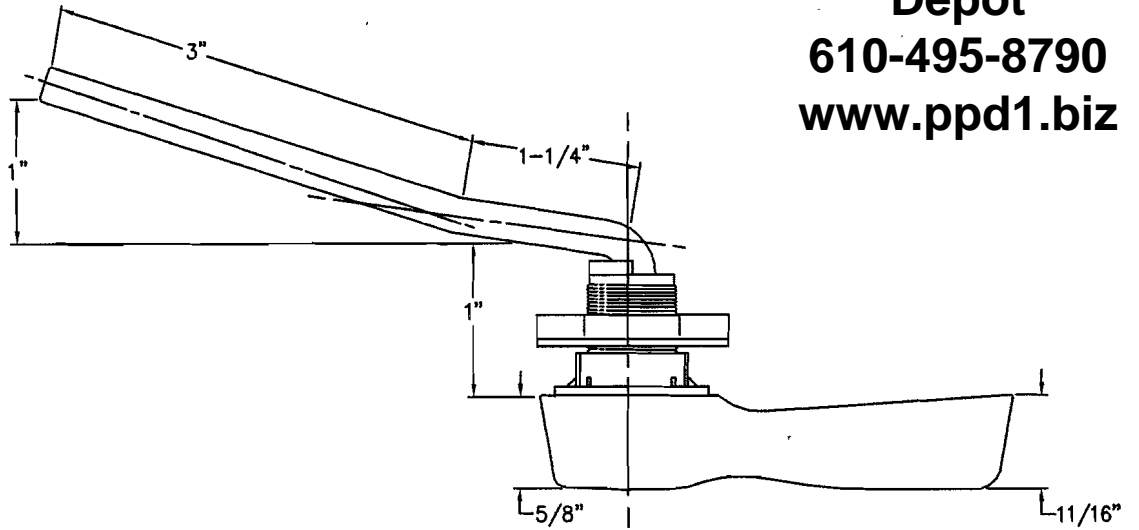

LETTER
CHANGE

313 POWERFLUSH RIGHT HAND CHROME FLUSH LEVER.

RIGHT HAND

**Plumbing Parts
Depot
610-495-8790
www.ppd1.biz**

Revised: 4/6/98. Lever Redesigned

DRAWN Jerry Murray	CHECKED	NOTED	APPROVED

(A) P030313 RIGHT HAND TRIP LEVER
RIGHT TRIP LEVER

DRAWING NO. P030313	Revision No. C

SCALE NTS DATE 12/01/2000.

CRANE PLUMBING
CORP.