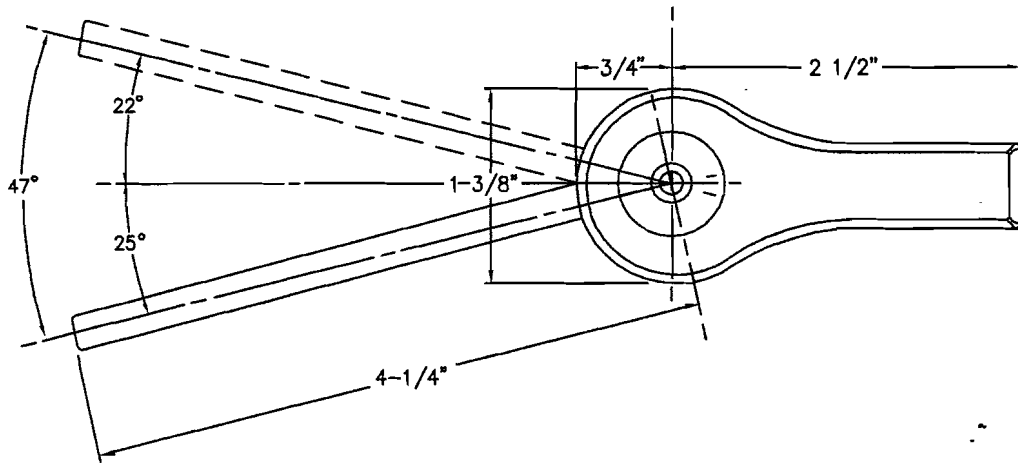

LETTER
CHANGE

313 POWERFLUSH RIGHT HAND CHROME FLUSH LEVER.

RIGHT HAND

**Plumbing Parts
Depot
610-495-8790
www.ppd1.biz**

Revised: 4/6/98. Lever Redesigned

DRAWN Jerry Murray	CHECKED	NOTED	APPROVED

(A) P030313 RIGHT HAND TRIP LEVER
RIGHT TRIP LEVER

DRAWING NO. P030313	Revision No. C

SCALE NTS DATE 12/01/2000.

CRANE PLUMBING
CORP.