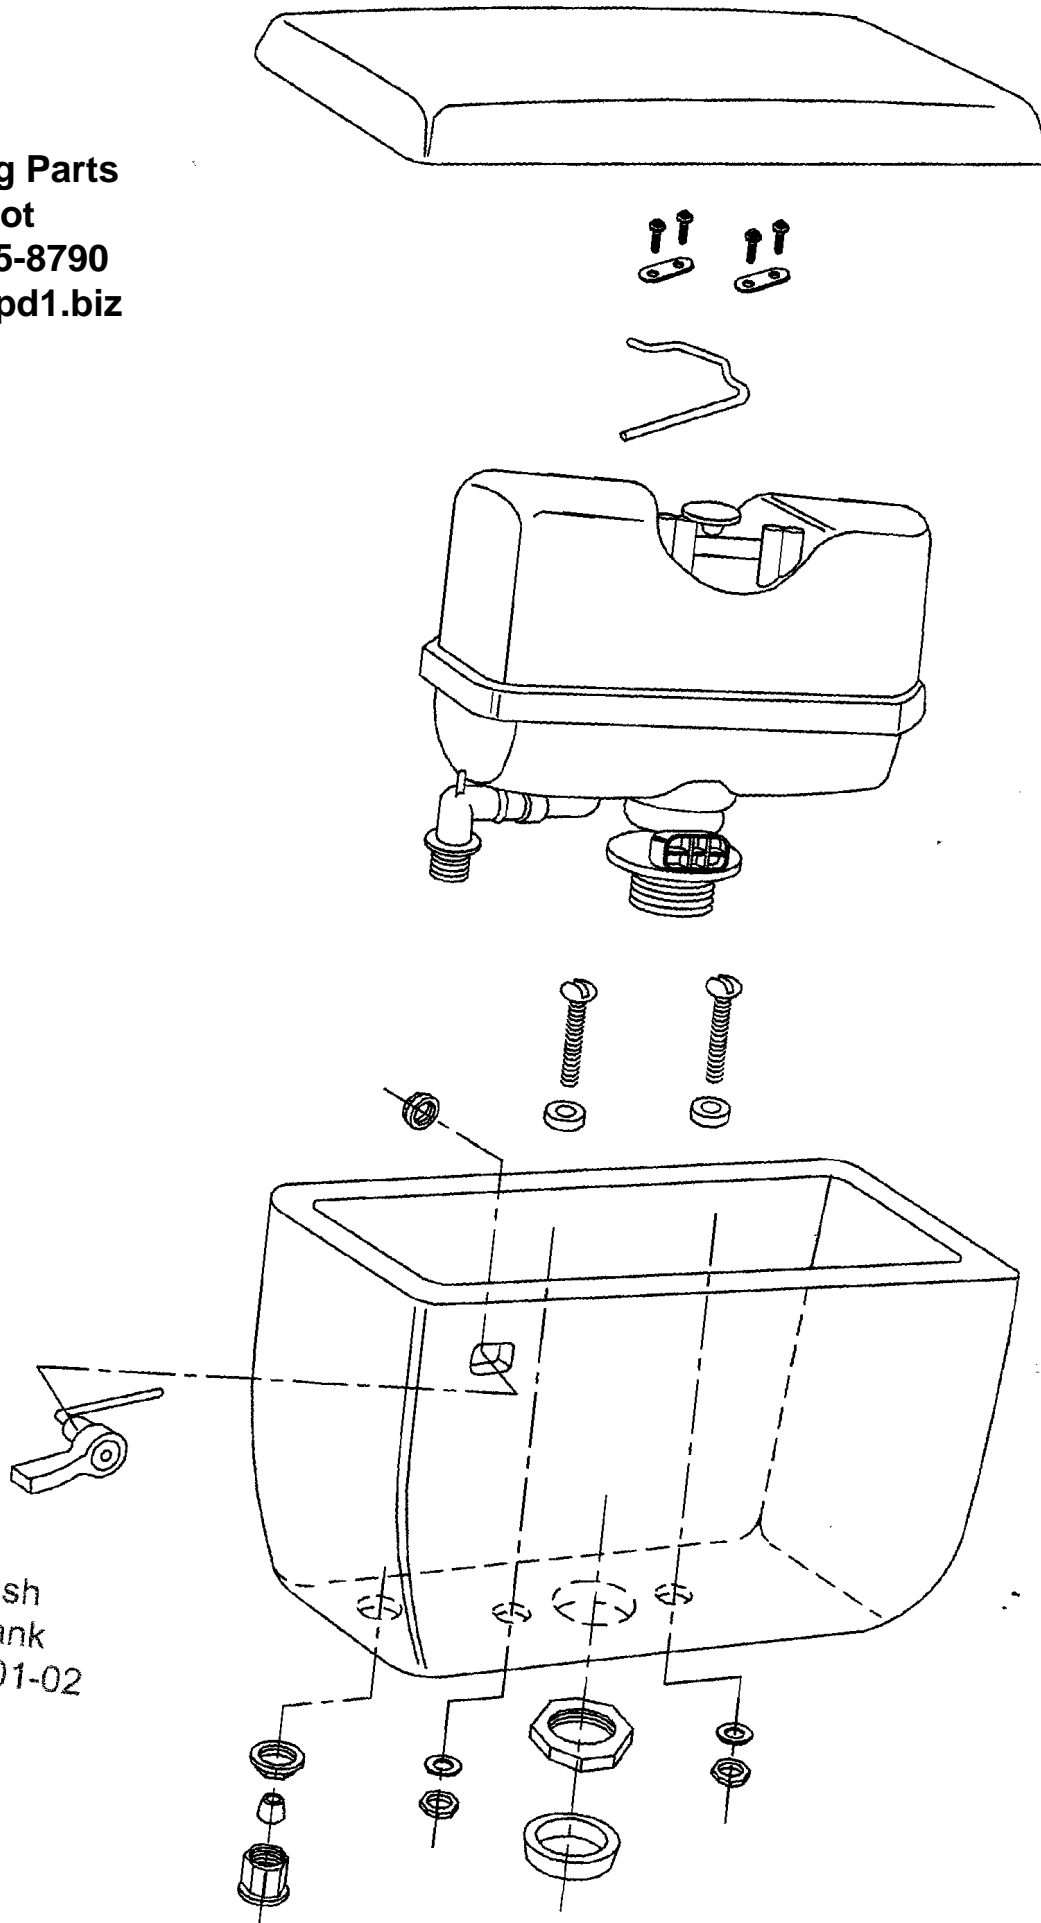

Plumbing Parts
Depot
610-495-8790
www.ppd1.biz

4442 Power Flush
12" Rough-in Tank
01-01-99 to 05-01-02

312 POWERFLUSH CHROME FLUSH LEVER.

LEFT HAND

Plumbing Parts Depot
610-495-8790
www.ppd1.biz

Revised: 4/6/98. Lever Redesigned

DRAWN **Jerry Murray**

CHECKED

NOTED

APPROVED

(A)

P030312 TRIP LEVER
POWERFLUSH LEVER

DRAWING NO.

P030312

Revision No.

C

CRANE PLUMBING
CORP.

SCALE **NTS**

DATE **12/01/2000.**

LETTER
CHANGE

313 POWERFLUSH RIGHT HAND CHROME FLUSH LEVER.

RIGHT HAND

**Plumbing Parts
Depot
610-495-8790
www.ppd1.biz**

Revised: 4/6/98. Lever Redesigned

DRAWN Jerry Murray	CHECKED	NOTED	APPROVED
-----------------------	---------	-------	----------

(A) P030313 RIGHT HAND TRIP LEVER
RIGHT TRIP LEVER