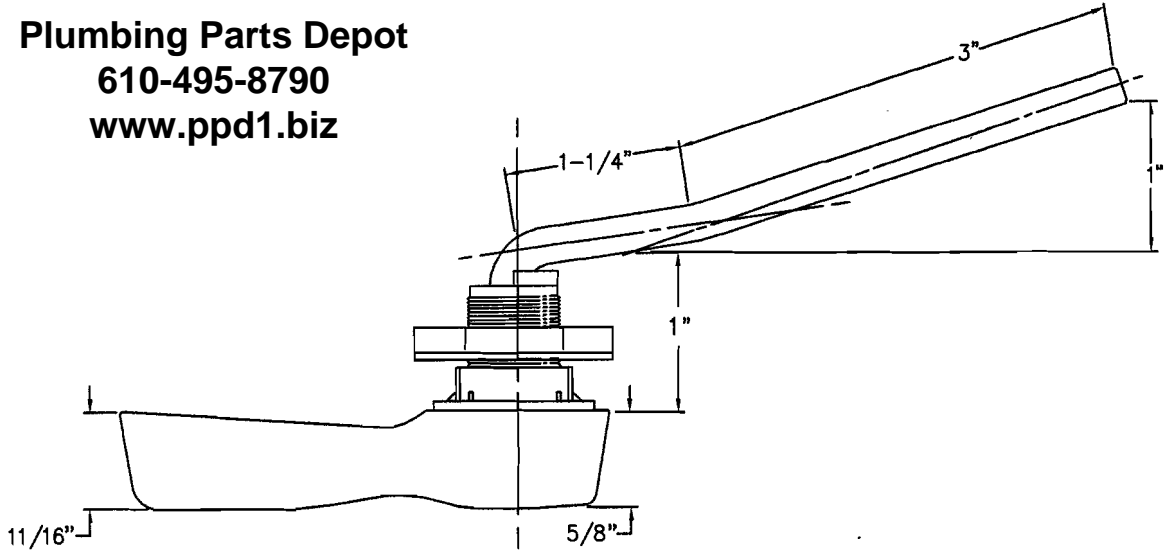

Plumbing Parts
Depot
610-495-8790
www.ppd1.biz

4442 Power Flush
12" Rough-in Tank
01-01-99 to 05-01-02

312 POWERFLUSH CHROME FLUSH LEVER.

LEFT HAND

Plumbing Parts Depot
610-495-8790
www.ppd1.biz

Revised: 4/6/98. Lever Redesigned

DRAWN **Jerry Murray**

CHECKED

NOTED

APPROVED

(A)

P030312 TRIP LEVER
POWERFLUSH LEVER

DRAWING NO.

P030312