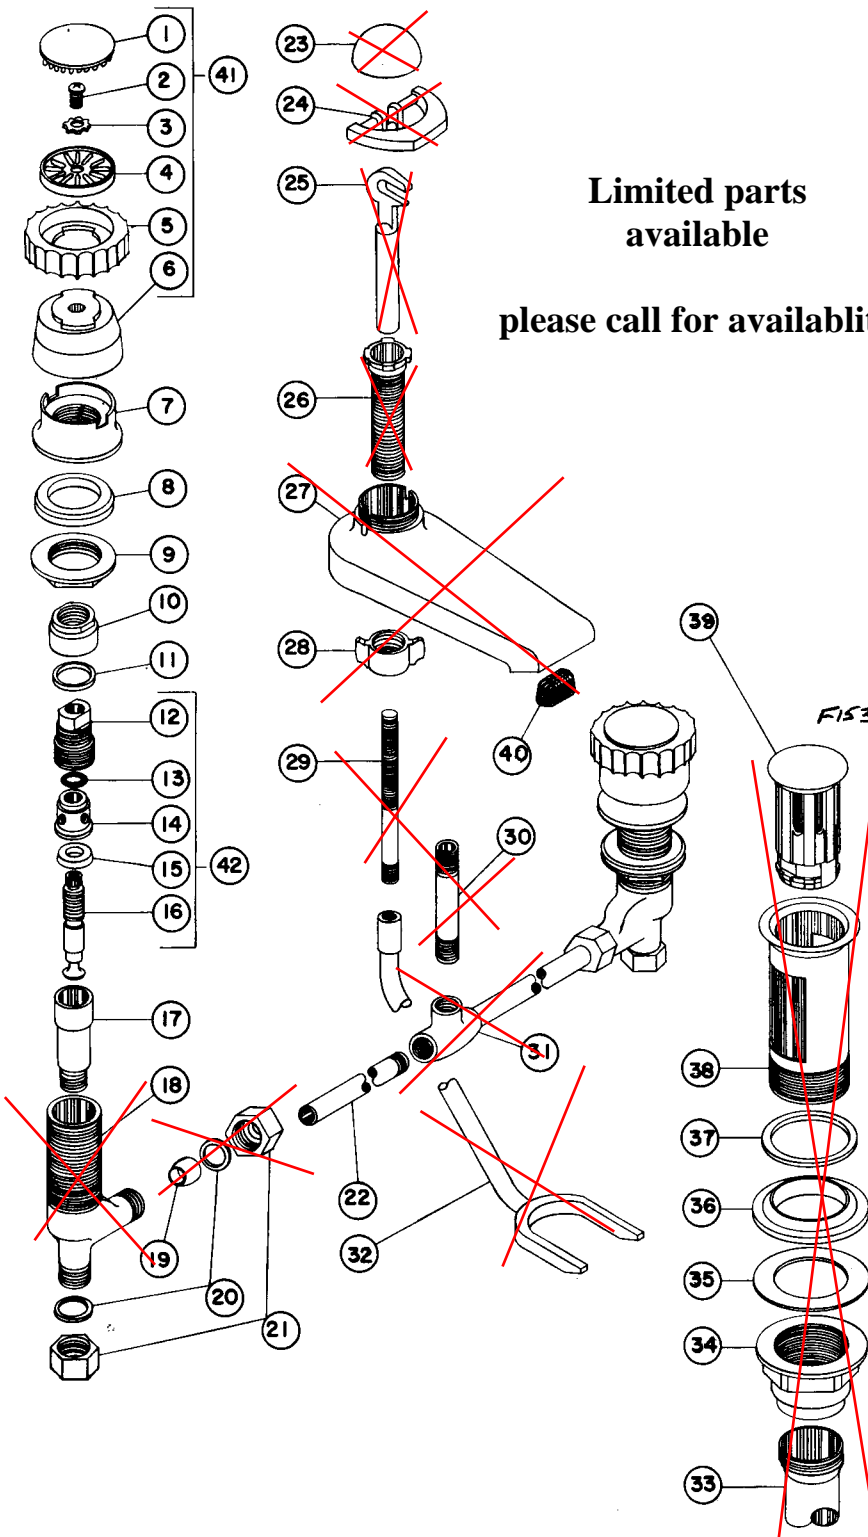

Plumbing Parts Depot
610-495-8790
www.ppd1.biz

8-1002

Limited parts
available

please call for availability

ITEM	PART NO.	DESCRIPTION	CAT. NO.
1	F16552	PLUG BUTTON	2
2	F14219	HANDLE SCREW	2
3	F13844	LOCKWASHER	2
4	F15316	WASHER	2
5	F15294	PLASTIC RING	2
6	F14966	HANDLE SKIRT	2
7	F13243	ESCUTCHEON	2
8	F11511	WASHER	2
9	F16852	LOWER LOCKNUT	2
10	F10715	LOCKNUT	2
11	F10590	GASKET	2
12	F10586	CENTERPIECE	2
13	F12376	"O" RING	2
14	F10589	SLEEVE	2
15	F10592	SEAT RING	2
16	F12536	STEM	2
17	F10703	SEAT EXTENSION	2
18	F10702	BODY	2
19	F13714	CONE WASHER	2
20	F496	FRICITION RING	4
21	F14083	UNION RING	4
22	F11953	SUPPLY TUBE	2
23	F13724	SPOUT CAP	1
24	F13725	WASTE HANDLE	1
25	F1629	HOOK ROD	1
26	F4329	ROD GUIDE	1
27	F13723	SPOUT	1
28	F2794	WING NUT	1
29	F2576	ADJUSTING STUD	1
30	F11952	SPOUT NIPPLE	1
31	F11901	SPOUT TEE	1
32	F1498	LIFT FORK	1
33	F25	TAILPIECE	1
34	F2157	WASTE NUT	1
35	F2164	FRICITION RING	1
36	F2165	GASKET	1
37	F12310	GASKET	1
38	F2793	WASTE SPUD	1
39	F8688	WASTE PLUG S.A.	1
40	F12767	SCREEN CUP	1
41	F811072	CLEAR ACRYLIC HDL. S.A.	2
42	F88173	DIAL-ESE TRIM S.A.	2

DWG. NO.

CONCEALED LAVATORY FITTING
CRITERION

CATALOG NO.
8-1002

DATE
10-1-73

CRANE

PARTS LIST

CRP FB11072 Chrome Finish
~~CRP FB11070 Satin Finish~~
Height 1-7/16" Base 2"

CRP FB9047-48
Use For Both Hot & Cold
Height 1-3/8" Base 2"