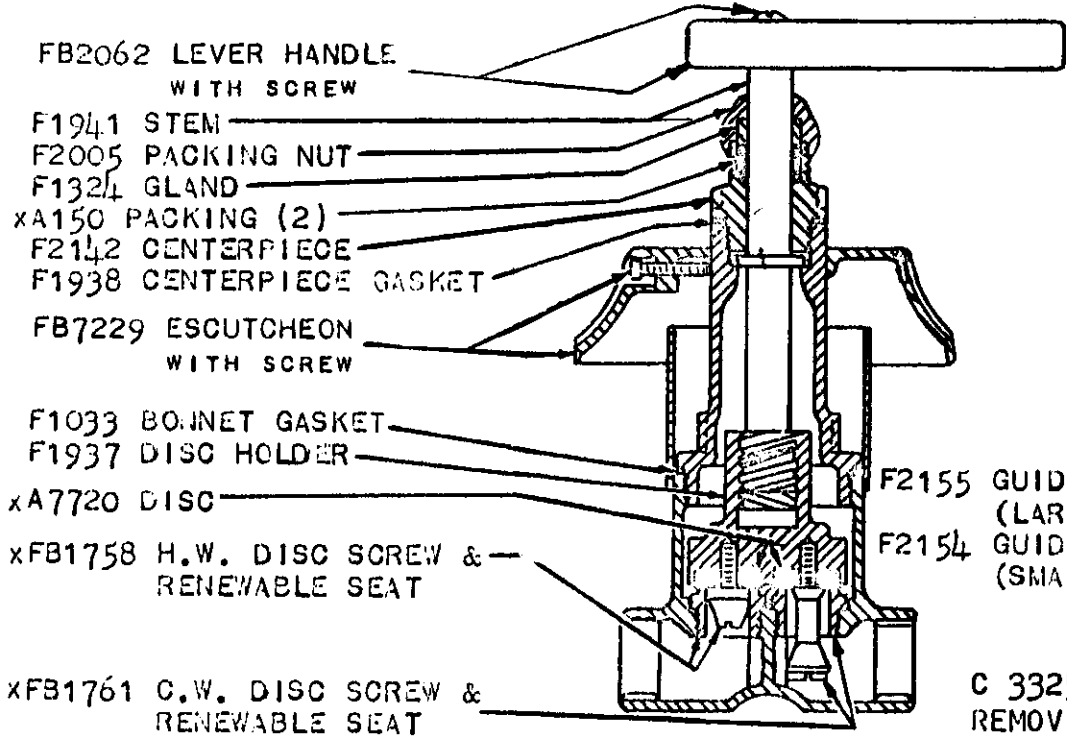

Plumbing Parts
Depot

610-495-8790

www.ppd1.biz

C 4792 (9-335)
1/2" CONCORDE CONCEALED MIXING VALVE

PARTS NO LONGER AVAILABLE

C 33255 WRENCH (1/2" SIZE) FOR REMOVING SEATS.

Repair Kit includes

- FB1756
- FB1759
- F5057
- F1391
- A323
- A148

x - THESE PARTS ARE SHOWN FULL SIZE ON SHEETS COVERING THEIR SPECIFIC PART NUMBERS.

- x *46A-65 3 1/2 x .50" HANDLE
- x +48A-212 4 1/2 x 1 3/4" ESCUTCHEON

C4802 (9-336)
1/2" RIVAL CONCEALED MIXING VALVE

- F2155 GUIDE PIN (LARGE)
- F2154 GUIDE PIN (SMALL)

C 33255-J WRENCH FOR REMOVING SEATS.

PARTS IN FULL SIZE ON PAGES 29 TO 43.