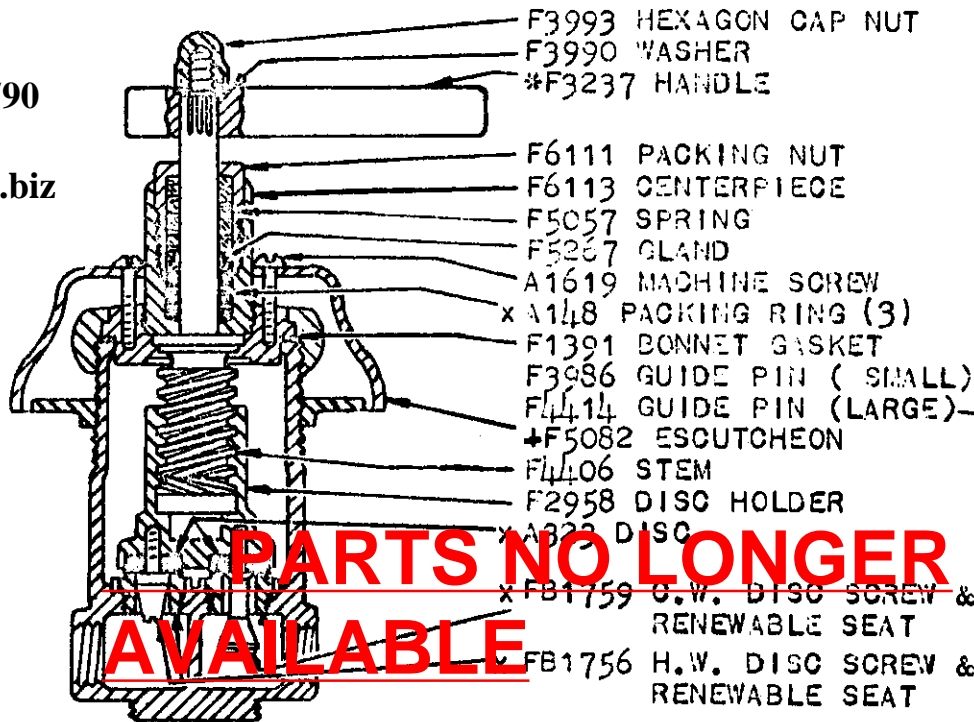

Plumbing Parts
Depot

610-495-8790

www.ppd1.biz

C 4792 (9-335)
1/2" CONCORDE CONCEALED MIXING VALVE

PARTS NO LONGER AVAILABLE

C 33255 WRENCH (1/2" SIZE) FOR REMOVING SEATS.

Repair Kit includes

- FB1756
- FB1759
- F5057
- F1391
- A323
- A148

x - THESE PARTS ARE SHOWN FULL SIZE ON SHEETS COVERING THEIR SPECIFIC PART NUMBERS.

- x *46A-65 3 1/2 x .50" HANDLE
- x +48A-212 4 1/2 x 1 3/4" ESCUTCHEON

C4802 (9-336)
1/2" RIVAL CONCEALED MIXING VALVE

- F2155 GUIDE PIN (LARGE)
- F2154 GUIDE PIN (SMALL)

C 33255-J WRENCH FOR REMOVING SEATS.

PARTS IN FULL SIZE ON PAGES 29 TO 43.