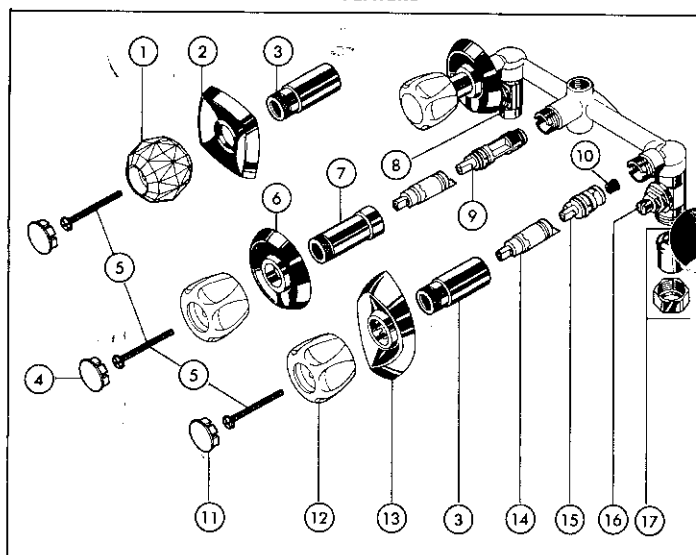

D THREE HANDLE BATH VALVES-8" CENTERS