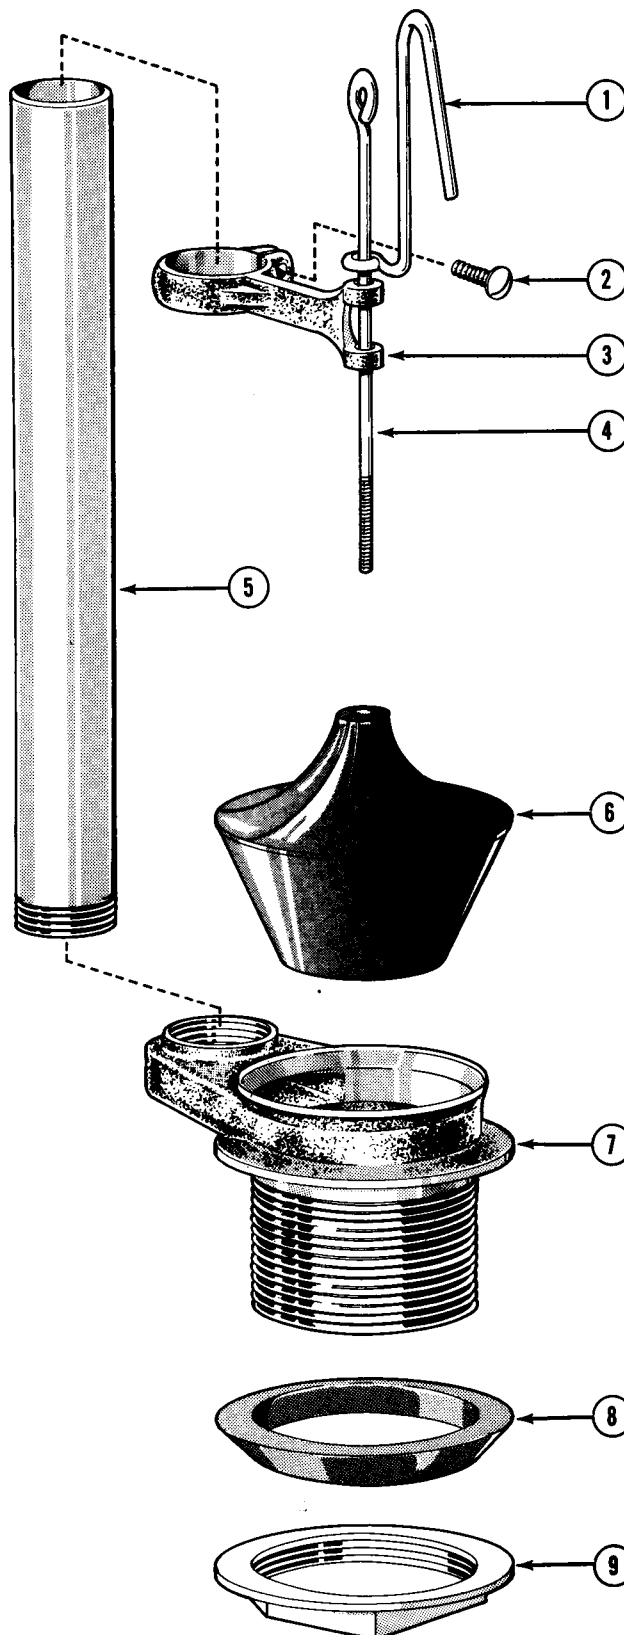

CLOSET TANK FITTINGS F-7307 FLUSH VALVE

FORMERLY USED ON ALL CLOSE COUPLED
AND WALL HUNG TANKS

Plumbing Parts Depot
800-448-8977
www.plumbingpartsdepot.com

ITEM	PART No.	DESCRIPTION	REQ.
1	BF-261	Upper Lift Rod	1
2	BF-255	8-32 Screw	1
3	BF-259	Lift Rod Bracket	1
4	BF-260	Lower Lift Rod	1
5	BF-258	Overflow Tube	1
6	BF-254	Tank Ball	1
7	BF-253	Flush Valve Body	1
8	BF-188	Washer	1
9	BF-189	Locknut	1

NOTE—ORDER BY PART NUMBER, NOT ITEM NUMBER.

NSP-24