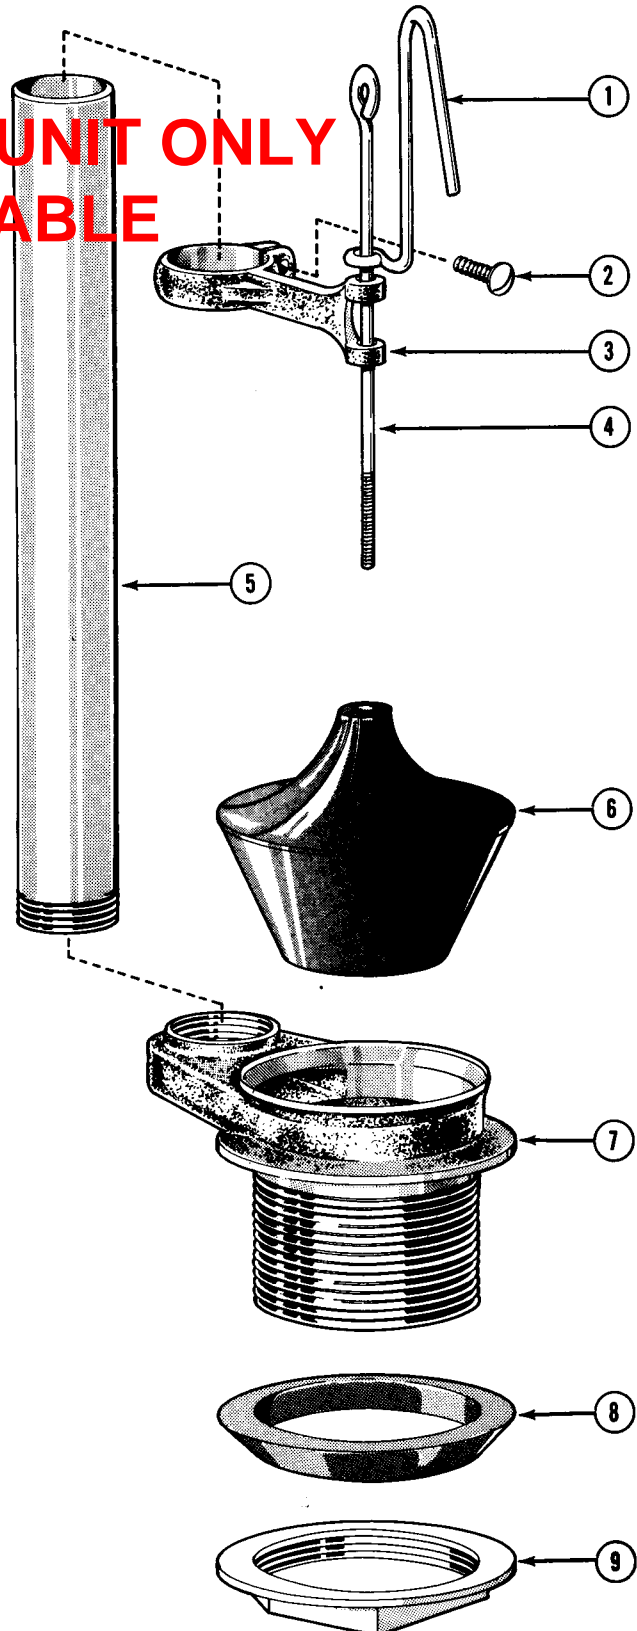

CLOSET TANK FITTINGS F-7307 FLUSH VALVE

FORMERLY USED ON ALL CLOSE COUPLED
AND WALL HUNG TANKS

**COMPLETE UNIT ONLY
AVAILABLE**

Plumbing Parts Depot
610-495-8790
www.ppd1.biz

ITEM	PART No.	DESCRIPTION	REQ.
1	BF-261	Upper Lift Rod	1
2	BF-255	8-32 Screw	1
3	BF-259	Lift Rod Bracket	1
4	BF-260	Lower Lift Rod	1
5	BF-258	Overflow Tube	1
6	BF-254	Tank Ball	1
7	BF-253	Flush Valve Body	1
8	BF-188	Washer	1
9	BF-189	Locknut	1

NOTE—ORDER BY PART NUMBER, NOT ITEM NUMBER.

NSP-24