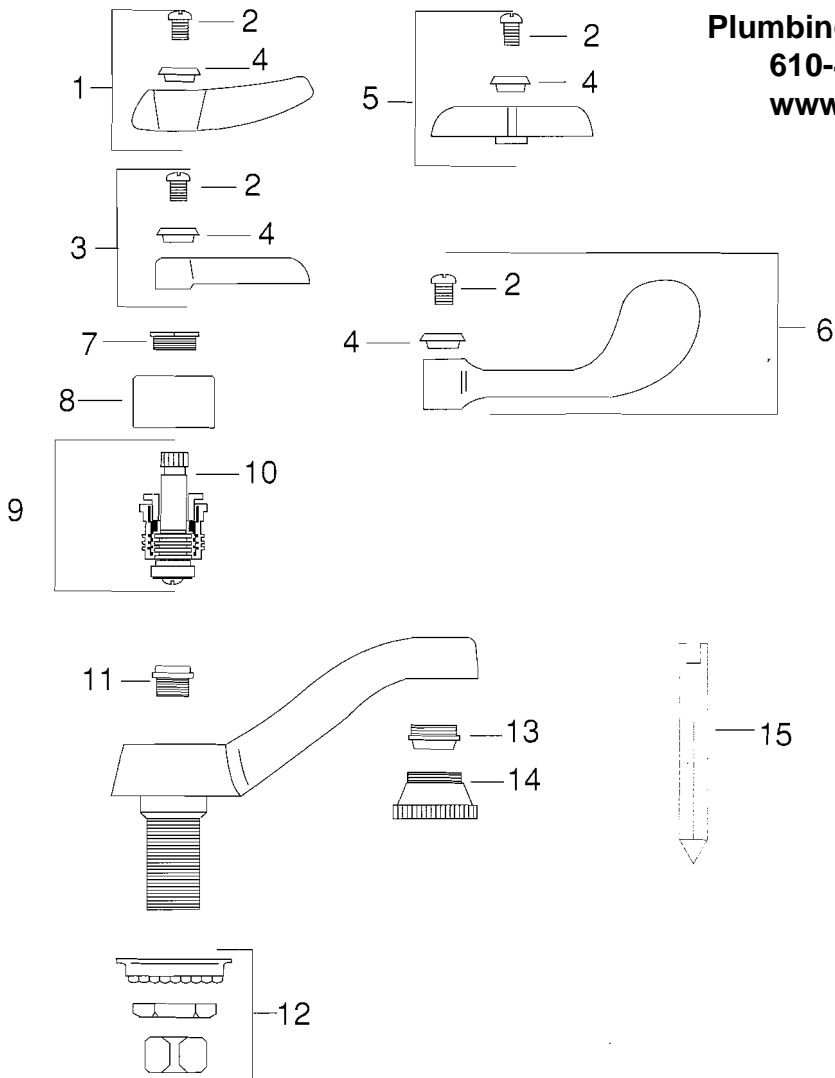

ELJER

COMMERCIAL/INSTITUTIONAL 4" Centerset Lavatory Faucets

559-1500 559-1505 559-1700
559-1503 559-1515 559-1705

559-2010 559-2019 559-2200
559-2011 559-2020 559-2300
559-2018 559-2021

Plumbing Parts Depot
610-495-8790
www.ppd1.biz

DESCRIPTION	PART#
1 Brass lever handle assembly Red (H) Blue (C)	HDLX8384H HDLX8384C
2 Handle screw C.P. Vandle resistant screw	SCR1978Z SCR9174Z
3 Zinc lever handle assembly Red (H) Blue (C)	HDLX8588H HDLX8588C
4 Color coded washer Red Blue	WAS8583ZH WAS8583ZC
5 4-arm handle assembly Red (H) Blue (C)	HDLX8589H HDLX8589C
6 4" wrist action handle Red (H) Blue (C)	HDLX8586H HDLX8586C

DESCRIPTION	PART#
7 Adaptor	ADP8286Z
8 Escutcheon	ESC8285C
9 Stem unit L.H. (1 req'd cold valve w/wrist or lever handle.) Stem unit R.H. (1 req'd hot valve w/wrist or lever handle. 2 req'd H & C valves w/ 4-arm handles)	RSUX8056L RSUX8056R
10 Stem assy. L.H. (1 req'd cold valve w/wrist or lever handle.) Stem assy. R.H. (1 req'd hot valve w/wrist or lever handle. 2 req'd, H & C valves w/ 4-arm handles)	STMX4290LC STMX4290RC

DESCRIPTION	PART#
11 Valve seat Monel valve seat	SET2734S SET6113S
12 Mounting parts bag (2 of each part)	BAGX8799
13 Aerator Vandal-proof aerator	V3101 AER 4966Z
14 Sprayhead assembly	SAYX6452
15 Driver bit for V/R screw	SCD9175Z
** Pop-up waste assembly	V7300ELJ