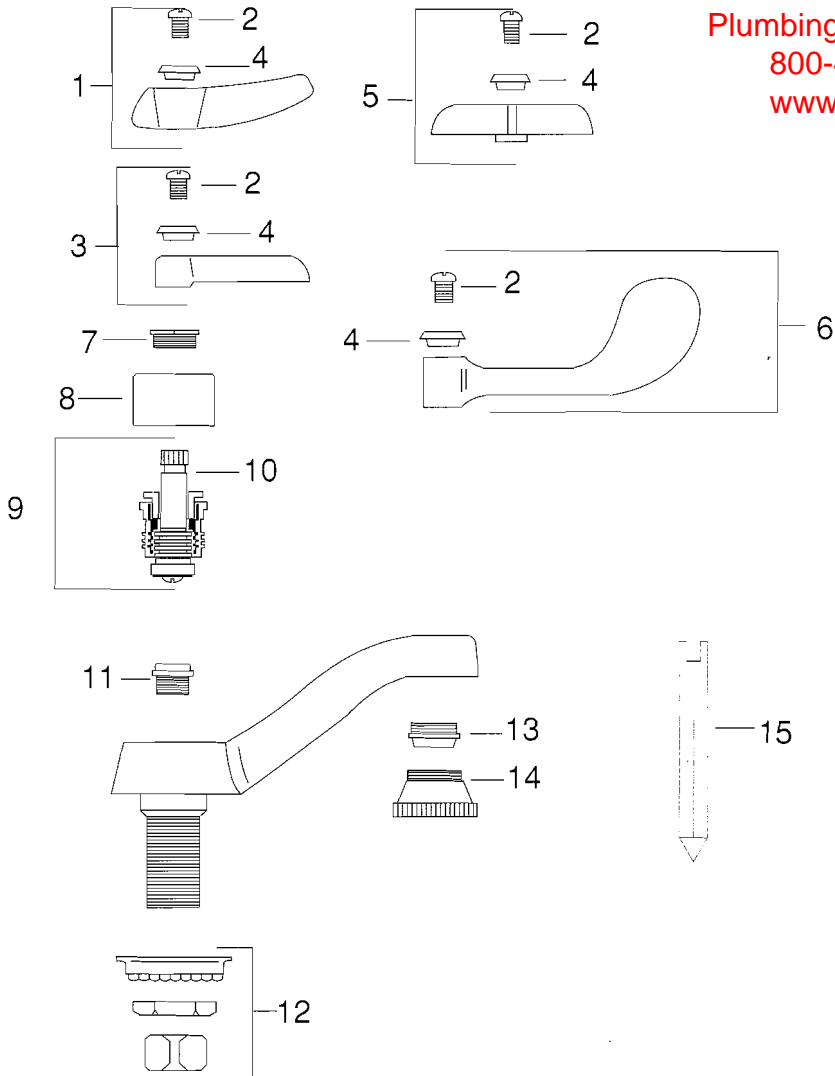

ELJER

COMMERCIAL/INSTITUTIONAL 4" Centerset Lavatory Faucets

559-1500 559-1505 559-1700
559-1503 559-1515 559-1705

559-2010 559-2019 559-2200
559-2011 559-2020 559-2300
559-2018 559-2021

Plumbing Parts Depot
800-448-8977
www.ppd1.biz

DESCRIPTION	PART#
1 Brass lever handle assembly Red (H) Blue (C)	HDLX8384H HDLX8384C
2 Handle screw C.P. Vandle resistant screw	SCR1978Z SCR9174Z
3 Zinc lever handle assembly Red (H) Blue (C)	HDLX8588H HDLX8588C
4 Color coded washer Red Blue	WAS8583ZH WAS8583ZC
5 4-arm handle assembly Red (H) Blue (C)	HDLX8589H HDLX8589C
6 4" wrist action handle Red (H) Blue (C)	HDLX8586H HDLX8586C

DESCRIPTION	PART#
7 Adaptor	ADP8286Z
8 Escutcheon	ESC8285C
9 Stem unit L.H. (1 req'd cold valve w/wrist or lever handle.) Stem unit R.H. (1 req'd hot valve w/wrist or lever handle. 2 req'd H & C valves w/ 4-arm handles)	RSUX8056L RSUX8056R
10 Stem assy. L.H. (1 req'd cold valve w/wrist or lever handle.) Stem assy. R.H. (1 req'd hot valve w/wrist or lever handle. 2 req'd, H & C valves w/ 4-arm handles)	STMX4290LC STMX4290RC

DESCRIPTION	PART#
11 Valve seat Monel valve seat	SET2734S SET6113S
12 Mounting parts bag (2 of each part)	BAGX8799
13 Aerator Vandal-proof aerator	V3101 AER 4966Z
14 Sprayhead assembly	SAYX6452
15 Driver bit for V/R screw	SCD9175Z
** Pop-up waste assembly	V7300ELJ