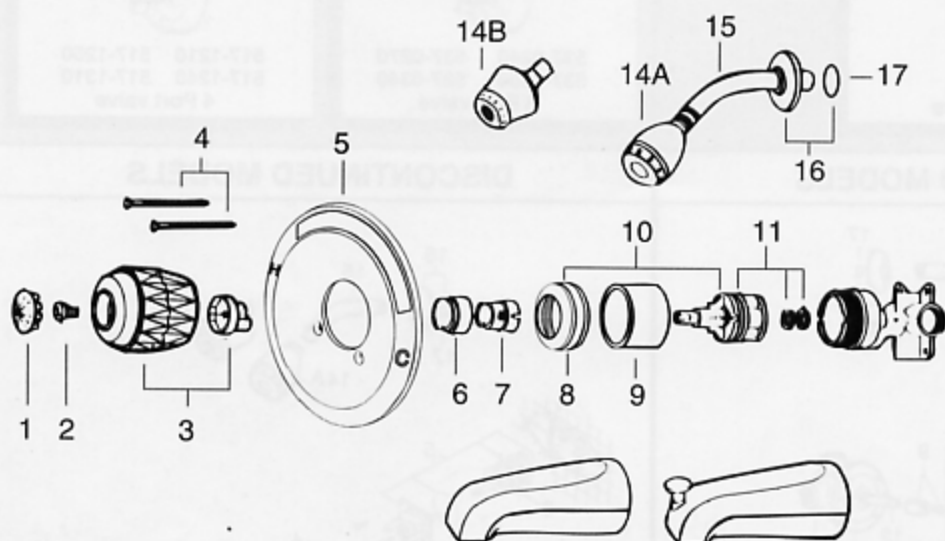

Eljer

WASHERLESS Single-Control, Back-to-Back Bath and Shower Faucets

517-2060
517-2080 517-2090

537-2110
537-2130 537-2140

517-2020
517-2040 517-2050

517-2000

Bonnet Nut

V8212 Chrome
V82124 Pol. Brass
V82126 Ant. Brass

Bonnet Nut for models
manufactured before 8/6/92

Plumbing Parts Depot 610-495-8790 ppd1.biz

	DESCRIPTION	PART#	FINISH
1	Plug button	V4233 V42336	Chrome P.Br. & A.Br.
2	Handle screw	V7833	
3	Acrylic handle	V7800 V78006	Clear Smoke
4	Escutcheon screws	V6644 V66444 V66446	Chrome Pol. Brass Ant. Brass
	Deep escutcheon screws	V6151 V61514 V61516	Chrome Pol. Brass Ant. Brass
5	Escutcheon assy.	V4286E V42864E V42866E	Chrome Pol. Brass Ant. Brass
	Deep escutcheon assembly	V4439 V44394 V44396	Chrome Pol. Brass Ant. Brass
6	Maximum temperature stop	V4206	
7	Stop bushing	V4205	
8	Bonnet nut	V4269 V42694 V42696	Chrome Pol. Brass Ant. Brass

	DESCRIPTION	PART#	FINISH
9	Sleeve	V4197GB V44044 V44046	Chrome Pol. Brass Ant. Brass
10	Cartridge repair kit	V4299BG V42994BG V42996BG	Chrome Pol. Brass Ant. Brass
11	Control assembly	V6005	
12	Tub spout with diverter	V4428 V44284 V44286	Chrome Pol. Brass Ant. Brass
	Slip-on tub spout with diverter	V4504 V45044 V45046	Chrome Pol. Brass Ant. Brass
13	Tub spout without diverter	V4429 V44294 V44296	Chrome Pol. Brass Ant. Brass
	Slip-on tub spout without diverter	V4503 V45034 V45036	Chrome Pol. Brass Ant. Brass
14A	Showerhead	V4427 V44274 V44276	Chrome Pol. Brass Ant. Brass
14B*	Showerhead (discontinued)	V44344 V44346	Pol. Brass Ant. Brass

	DESCRIPTION	PART#	FINISH
15	Shower arm	V4426 V44264 V44266	Chrome Pol. Brass Ant. Brass
16	Shower arm flange	V4425 V82614BG V82616BG	Chrome Pol. Brass Ant. Brass
17	Flange "O" ring	V8262	For P.B.& A.B. only
**	Thin wall mounting kit	V4195	