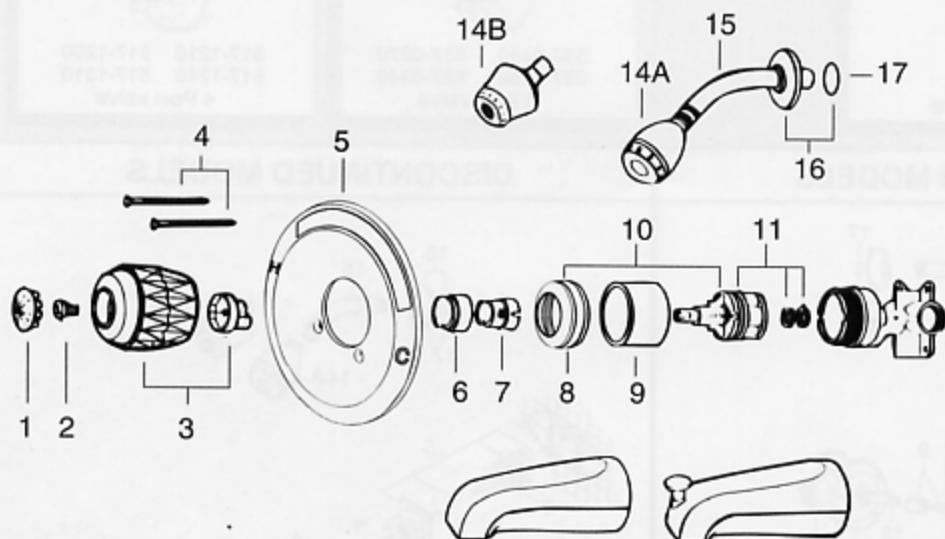

## WASHERLESS Single-Control, Back-to-Back Bath and Shower Faucets

517-2060  
517-2080 517-2090

537-2110  
537-2130 537-2140

517-2020  
517-2040 517-2050

517-2000

Bonnet Nut

V8212 Chrome  
V82124 Pol. Brass  
V82126 Ant. Brass

Bonnet Nut for models  
manufactured before 8/6/92

Plumbing Parts Depot 610-495-8790 ppd1.biz

DESCRIPTION	PART#	FINISH
1 Plug button	V4233 V42336	Chrome P.Br. & A.Br.
2 Handle screw	V7833	
3 Acrylic handle	V7800 V78006	Clear Smoke
4 Escutcheon screws	V6644 V66444 V66446	Chrome Pol. Brass Ant. Brass
Deep escutcheon screws	V6151 V61514 V61516	Chrome Pol. Brass Ant. Brass
5 Escutcheon assy.	V4286E V42864E V42866E	Chrome Pol. Brass Ant. Brass
Deep escutcheon assembly	V4439 V44394 V44396	Chrome Pol. Brass Ant. Brass
6 Maximum temperature stop	V4206	
7 Stop bushing	V4205	
8 Bonnet nut	V4269 V42694 V42696	Chrome Pol. Brass Ant. Brass

DESCRIPTION	PART#	FINISH
9 Sleeve	V4197GB V44044 V44046	Chrome Pol. Brass Ant. Brass
10 Cartridge repair kit	V4299BG V42994BG V42996BG	Chrome Pol. Brass Ant. Brass
11 Control assembly	V6005	
12 Tub spout with diverter	V4428 V44284 V44286	Chrome Pol. Brass Ant. Brass
Slip-on tub spout with diverter	V4504 V45044 V45046	Chrome Pol. Brass Ant. Brass
13 Tub spout without diverter	V4429 V44294 V44296	Chrome Pol. Brass Ant. Brass
Slip-on tub spout without diverter	V4503 V45034 V45036	Chrome Pol. Brass Ant. Brass
14A Showerhead	V4427 V44274 V44276	Chrome Pol. Brass Ant. Brass
14B* Showerhead (discontinued)	V44344 V44346	Pol. Brass Ant. Brass