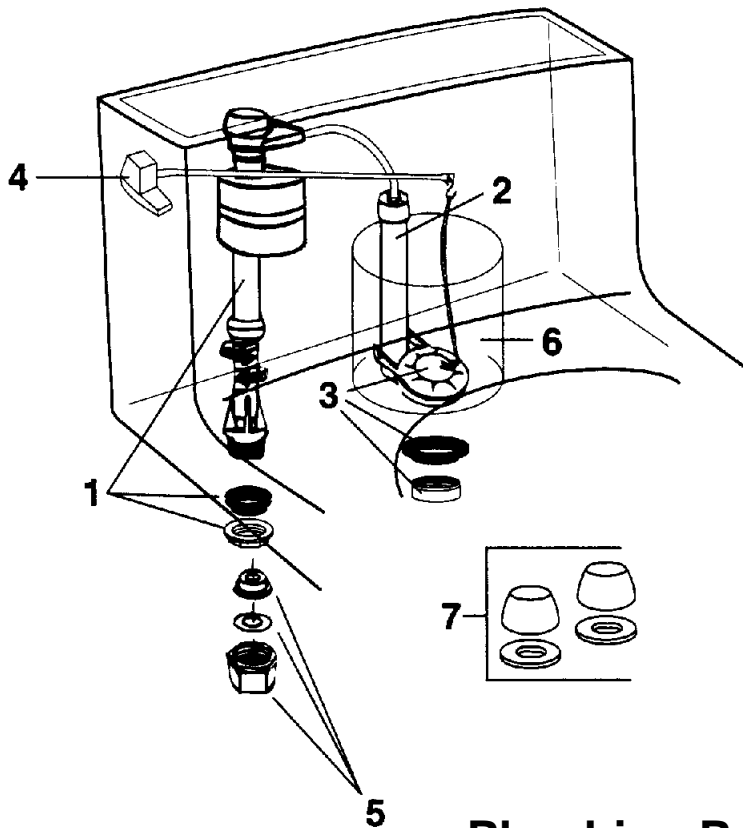

## BERKELEY

One-Piece Toilets

**Plumbing Parts Depot**  
**610-495-8790**  
**www.ppd1.biz**

DESCRIPTION	PART#	FINISH ( if applicable)
1 Float valve (ballcock)	495-0244-00	
2 Flush valve assembly w/ flapper & chain	495-5515-00	
3 Flapper and chain only	495-6029-00	
4 Flush lever	495-2700-00 495-2700-01 495-2700-03 495-2700-02	Chrome Gold Antique Brass Polished Brass
5 Mounting parts bag	495-6028-00	
6 <del>Plastic Reservoir</del>	<del>495-2535-00</del>	
7 Bolt caps	495-0908-__	

PLEASE SPECIFY COLOR BY ADDING THE APPROPRIATE COLOR CODE NUMBER TO THE END OF THE PART NUMBER.

- 00 ..... White
- 37 ..... Sandalwood
- 43 ..... Platinum
- 47 ..... Onyx
- 50 ..... Peach Bisque
- 57 ..... Dusty Rose
- 59 ..... Sage
- 60 ..... Island Sea
- 67 ..... Ruby
- 79 ..... Glacier Blue
- 82 ..... Natural
- 89 ..... Zinfandel
- 91 ..... Verde