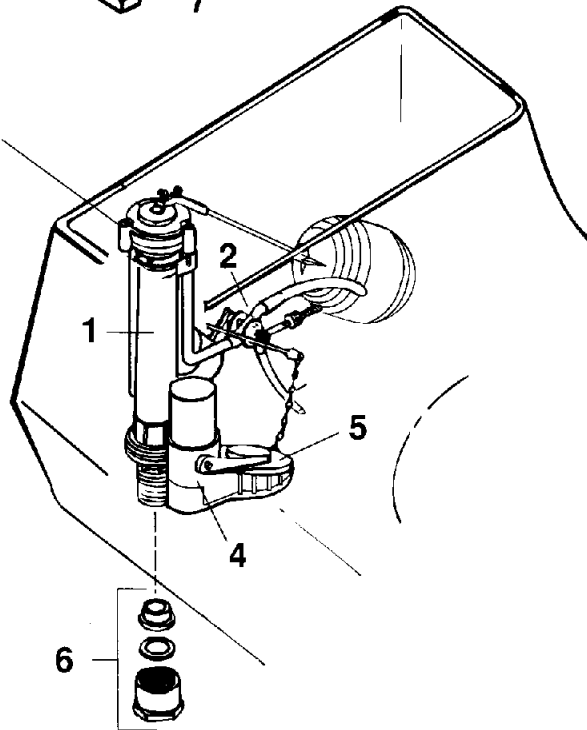

ELJER

CANTERBURY

One-Piece Toilets

**Plumbing Parts
Depot**
800-448-8977
www.ppd.biz

DESCRIPTION	PART#	FINISH (if applicable)
1 Float valve (ballcock) with diverter-less rod and float ball	495-0260-00	
2 Diverter assembly only	495-0184-00	
3 Float valve repair kit	495-0187-00	
4 Flush valve body only	495-5517-00	
5 Flapper and chain only	495-6031-00	
6 Parts bag	495-6028-00	
7 Flush lever	495-2730-00 495-2731-00 495-2733-00 495-2732-00	Chrome Gold Antique Brass Polished Brass
Bolt caps	495-0908-__	