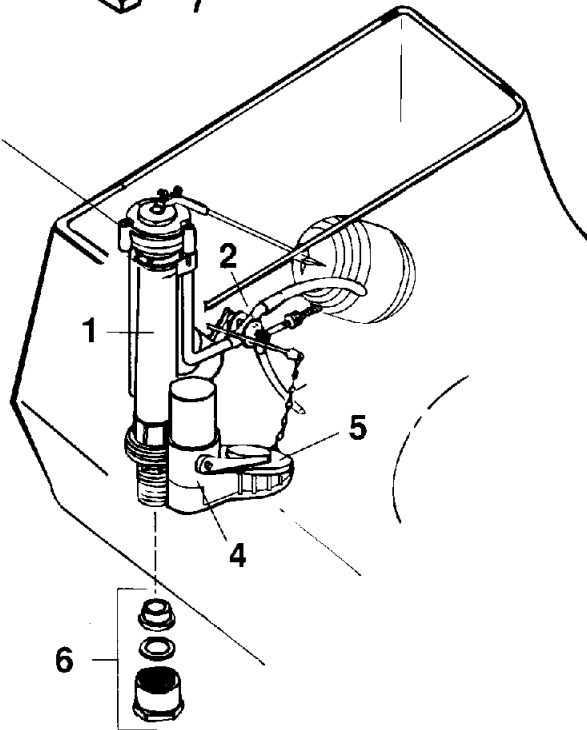

ELJER

CANTERBURY

One-Piece Toilets

**Plumbing Parts
Depot**
610-495-8790
www.ppd1.biz

DESCRIPTION	PART#	FINISH (if applicable)
1 Float valve (ballcock) with diverter-less rod and float ball	495-0260-00	
2 Diverter assembly only	495-0184-00	
3 Float valve repair kit	495-0187-00	
4 Flush valve body only	495-5517-00	
5 Flapper and chain only	495-6031-00	
6 Parts bag	495-6028-00	
7 Flush lever	495-2730-00 495-2731-00 495-2733-00 495-2732-00	Chrome Gold Antique Brass Polished Brass
Bolt caps	495-0908-__	