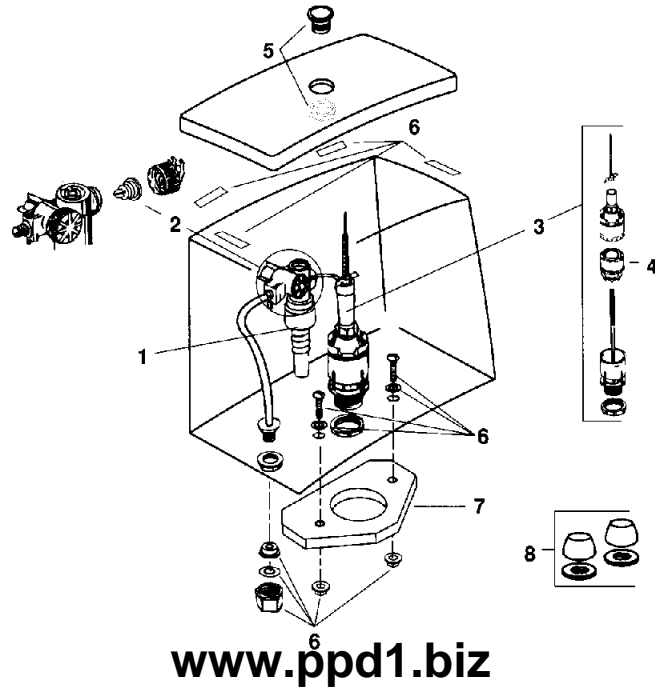

**ELJER**

**CANTERBURY**

Two-Piece Toilets

DESCRIPTION	PART#	FINISH ( if applicable)
1 Float valve (ballcock)	495-0244-00	
2 Flush valve assembly w/ flapper and chain	495-5518-00	
3 Flapper and chain only	495-6029-00	
4 Flush lever	495-2704-00 495-2706-00 495-2708-00 495-2710-00	Chrome Gold Antique Brass Polished Brass
5 Tank to bowl gasket	495-5710-00	
6 Mounting parts bag	495-5911-00	
Bolt caps	495-0908-__	

DESCRIPTION	PART#	FINISH ( if applicable)
1 Float valve (ballcock)	495-0207-00	
2 Repair membrane for float valve	495-0190-00	
3 Flush valve assembly	495-5555-00	
4 Washer float insert	495-2000-00	
5 Push button assembly	596-0315-00 596-0325-00 596-0335-00 596-0345-00	Chrome Gold Antique Brass Polished Brass
6 Mounting parts bag	495-5971-00	
7 Tank to bowl gasket	495-5710-00	
Bolt caps	495-0908-__	