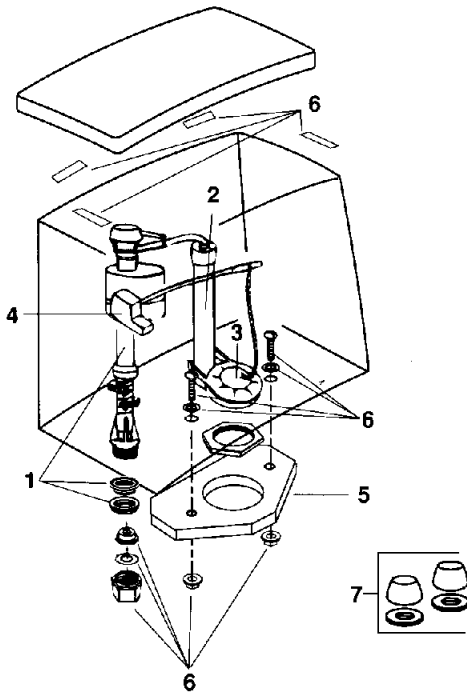

**ELJER**

**CANTERBURY**

Two-Piece Toilets

DESCRIPTION	PART#	FINISH ( if applicable)
1 Float valve (ballcock)	495-0244-00	
2 Flush valve assembly w/ flapper and chain	495-5518-00	
3 Flapper and chain only	495-6029-00	
4 Flush lever	495-2704-00 495-2706-00 495-2708-00 495-2710-00	Chrome Gold Antique Brass Polished Brass
5 Tank to bowl gasket	495-5710-00	
6 Mounting parts bag	495-5911-00	
Bolt caps	495-0908-__	

DESCRIPTION	PART#	FINISH ( if applicable)
1 Float valve (ballcock)	495-0207-00	
2 Repair membrane for float valve	495-0190-00	
3 Flush valve assembly	495-5555-00	
4 Washer float insert	495-2000-00	
5 Push button assembly	596-0315-00 596-0325-00 596-0335-00 596-0345-00	Chrome Gold Antique Brass Polished Brass
6 Mounting parts bag	495-5971-00	
7 Tank to bowl gasket	495-5710-00	
Bolt caps	495-0908-__	

PLEASE SPECIFY COLOR BY ADDING THE APPROPRIATE COLOR CODE NUMBER TO THE END OF THE PART NUMBER.

- |                       |                       |                         |                      |                       |
|-----------------------|-----------------------|-------------------------|----------------------|-----------------------|
| 00 ..... White        | 50 ..... Peach Bisque | 82 ..... Natural        | 47 ..... Onyx        | 46 ..... Pearlescence |
| 37 ..... Sandalwood   | 57 ..... Dusty Rose   | 85 ..... Creamy Yellow  | 67 ..... Ruby        |                       |
| 43 ..... Platinum     | 61 ..... Lilac        | 89 ..... Zinfandel      | 78 ..... Royale Blue |                       |
| 44 ..... Classic Gray | 79 ..... Glacier Blue | 90 ..... Sea Mist Green | 91 ..... Verde       |                       |