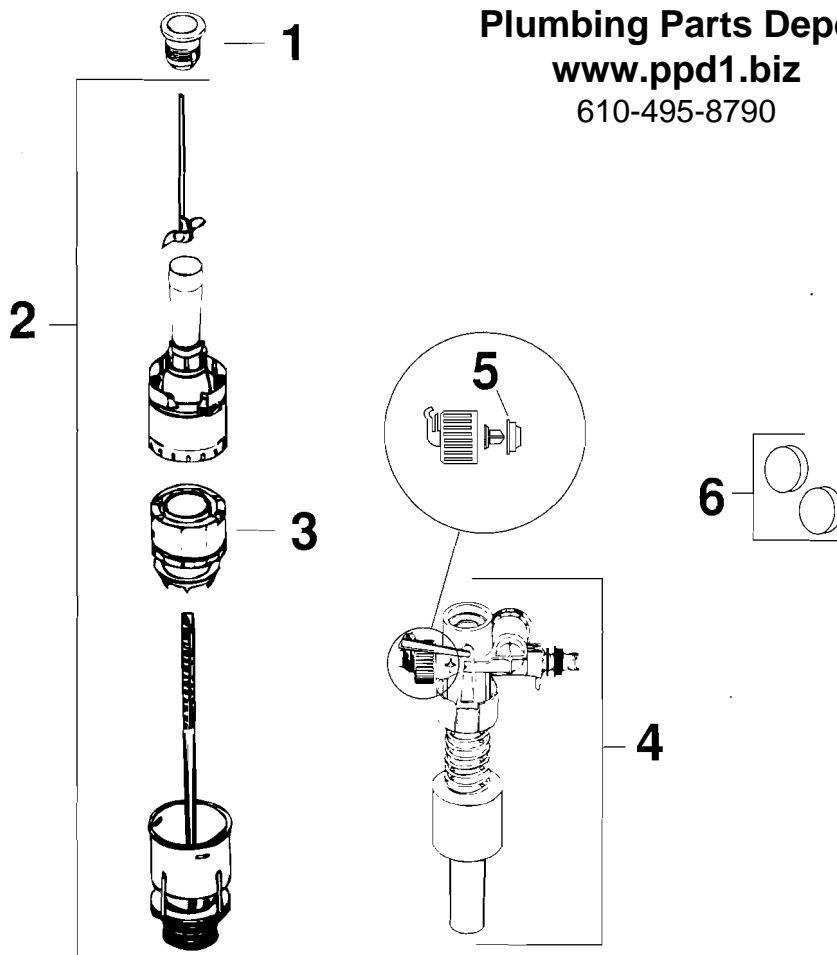

ELJER

CONTOURA Two-Piece Toilet

091-5000

Click on
"Red" box
for parts
detail

Plumbing Parts Depot
www.ppd1.biz
610-495-8790

	DESCRIPTION	PART#	FINISH (if applicable)
1	Push button assembly	596-0415-00 596-0425-00 596-0435-00 596-0445-00	Chrome Gold Antique Brass Polished Brass
2	Flush valve assembly	495-5540-00	
3	Washer float insert	495-2000-00	
4	Float valve (ballcock)	495-0186-00	
5	Repair membrane for float valve	495-0190-00	
6**	Bolt access covers	495-0910-__	

** PLEASE SPECIFY COLOR BY ADDING THE APPROPRIATE COLOR CODE NUMBER TO THE END OF THE PART NUMBER.

00 White
39 Sandstone
49 Gray Velvet
71 Blue Ice