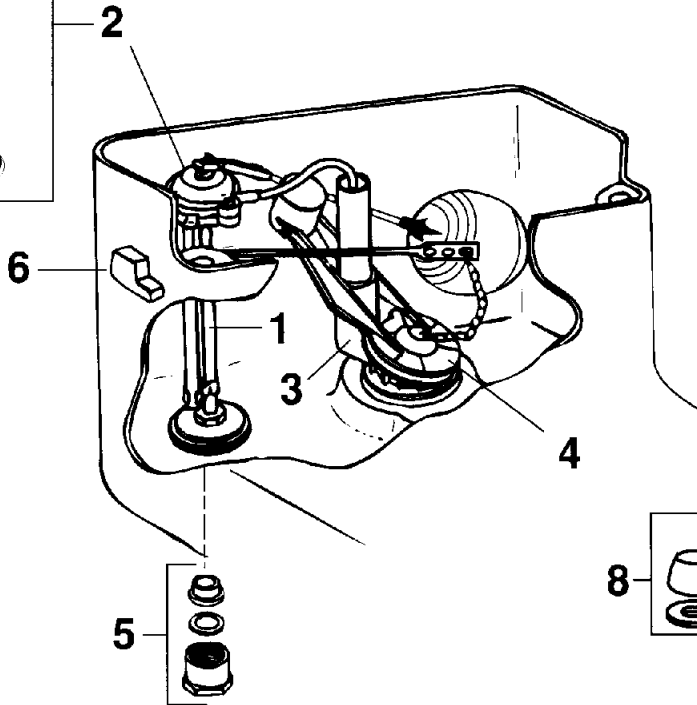

ELJER

COVENTRY One-Piece Toilet

081-1475

7 (previous push button assembly)

Plumbing Parts Depot

800-448-8977
www.ppd.biz

	DESCRIPTION	PART#	FINISH (if applicable)
1	Float valve (ballcock) less rod and float ball	495-0227-00	
2	Float valve repair kit	495-0188-00	
3	Flush valve assembly with flapper	495-5534-00	
4	Flapper assembly only	495-6037-00	
5	Parts bag	495-6028-00	

	DESCRIPTION	PART#	FINISH (if applicable)
6	Flush lever	495-2704-00 495-2706-00 495-2708-00 495-2710-00	Chrome Gold Antique Brass Polished Brass
7	Push button assembly	596-0215-01 596-0225-01 596-0235-01 596-0245-01	Chrome Gold Antique Brass Polished Brass
8	Bolt caps	495-0908-__	