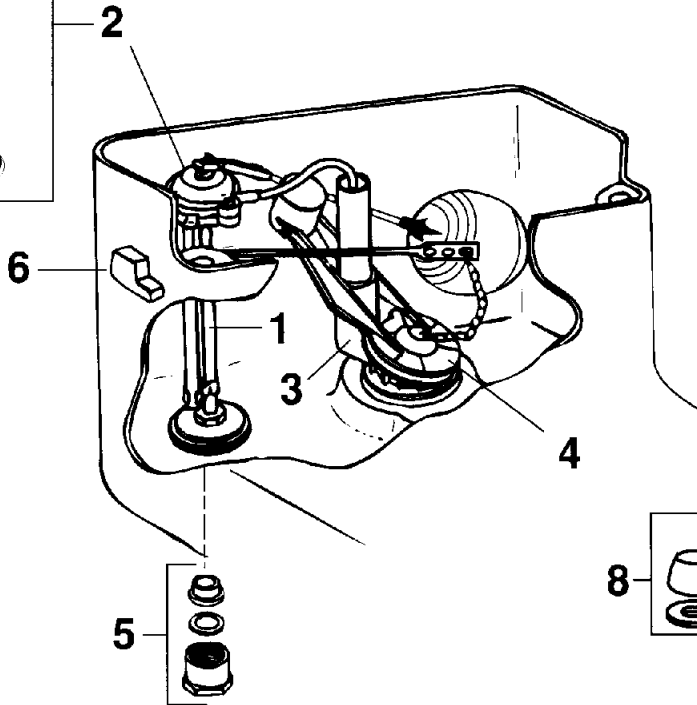

ELJER

COVENTRY One-Piece Toilet

081-1475

7 (previous push button assembly)

Plumbing Parts Depot

610-495-8790
www.ppd1.biz

	DESCRIPTION	PART#	FINISH (if applicable)
1	Float valve (ballcock) less rod and float ball	495-0227-00	
2	Float valve repair kit	495-0188-00	
3	Flush valve assembly with flapper	495-5534-00	
4	Flapper assembly only	495-6037-00	
5	Parts bag	495-6028-00	

	DESCRIPTION	PART#	FINISH (if applicable)
6	Flush lever	495-2704-00 495-2706-00 495-2708-00 495-2710-00	Chrome Gold Antique Brass Polished Brass
7	Push button assembly	596-0215-01 596-0225-01 596-0235-01 596-0245-01	Chrome Gold Antique Brass Polished Brass
8	Bolt caps	495-0908-__	