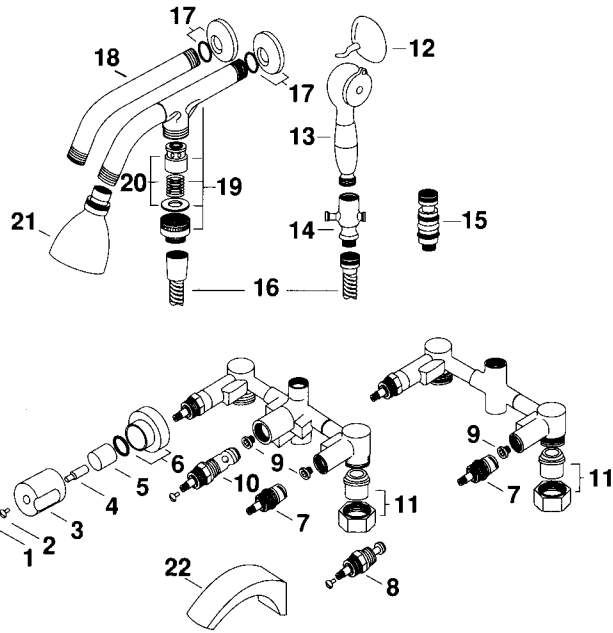

ELJER

GRANDELA

Two- and Three-Valve
Bath and Shower Faucets

513-10__

513-11__

533-10__

513-12__

**Cartridges only,
NO other parts
available**

Plumbing Parts Depot
610-495-8790
www.ppd1.biz

DESCRIPTION	PART#	FINISHES
1 Handle cap	491-2001	-06 Chrome -11 Gold
2 Handle screw	491-2101	-51 Finish not required
3 Handle	491-2003	-06 Chrome -11 Gold -60 Satin Chrome -61 Satin Gold -72 Plat. w/ Chr. stripe -73 White w/ Gold stripe -74 Black w/ Gold stripe -76 Ruby w/ Gold stripe -84 Verde w/ Gold stripe -89 Natural w/ Gold stripe
4 Stem extension	491-2102	-51 Finish not required
5 Sleeve	491-2103	-00 Finish not required
6 Escutcheon & O-ring	491-2105	-06 Chrome -11 Gold
7 Ceramic control cartridge	491-2608	-00 Finish not required
8* Compression control cartridge	491-2505	-00* Finish not required
9 Renewable seat	491-2500	-00 Finish not required
10 Diverter valve cartridge (ceramic)	491-2657	-00 Finish not required
Diverter valve cartridge (compression)	491-2507	-00 Finish not required

DESCRIPTION	PART#	FINISHES
11 Coupling nut & tailpiece	491-2567	-00 Finish not required
12 Handshower hook assy.	491-2569	-06 Chrome -11 Gold
13 Handshower (for wall hook)	491-2568	-56 Chr./ White handle -73 Gold/ White handle -74 Gold/ Black handle
14 Handshower control	491-2623	-06 Chrome -11 Gold
15* Handshower control (disc.)	N/A	use 14
16 Handshower hose (vinyl)	491-2109	-26 White spiral - Gold ends -57 Chrome & Black spiral- Chr. ends -67 Brass & Black spiral - Gold ends
(metal)	491-2120	-06 Chrome spiral - Chrome ends
17 Showerarm flange & O-ring	491-2572	-06 Chrome -11 Gold
18 Standard showerarm	491-2571	-06 Chrome -09 Black -11 Gold -24 Natural -26 White -40 Platinum -41 Ruby -42 Verde green