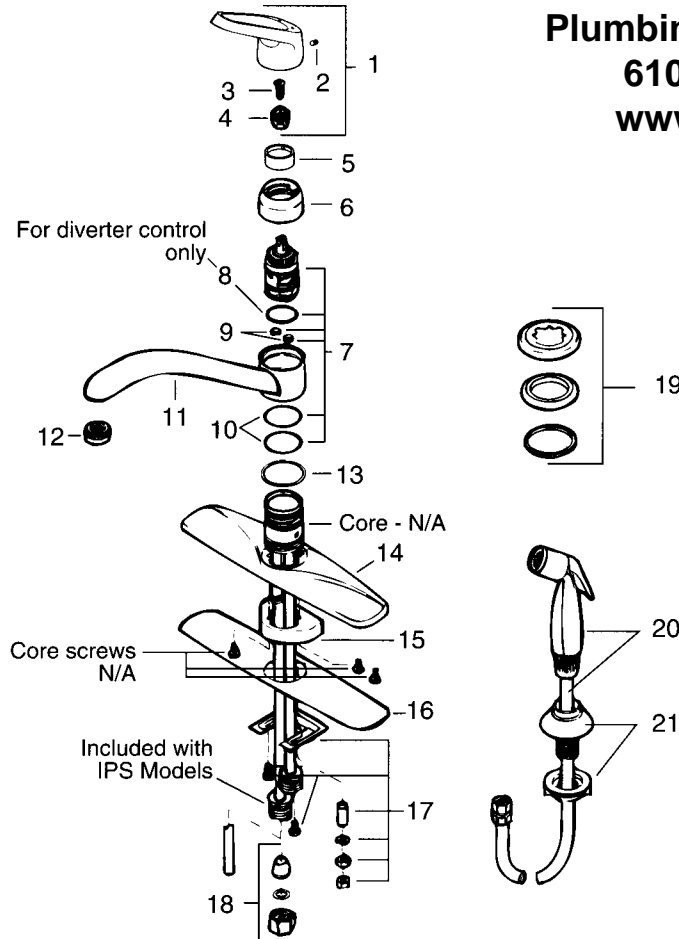

ELJER

PREMIUM WASHERLESS LILA Single-Control Kitchen Faucets

Plumbing Parts Depot
610-495-8790
www.ppd1.biz

DESCRIPTION	PART#	FINISH
1 Handle assembly	V2006-BG1 V2006-14BG1 V2006-15BG1	Chrome White Almond
2 Set screw only	V7619	
3 Adaptor screw	V7810	
4 Handle adaptor	VP1963	
5 Lock ring	VP1713	
6 Bonnet nut	V8404 V8404-14 V8404-15	Chrome White Almond
7 Control assembly non-diverter diverter	VP1964BG VP1965BG	
8 "O" ring - diverter models only	VP1956	

DESCRIPTION	PART#	FINISH
9 Port seal	VP1952	
10 Spout "O" ring	VP1987	
11 Spout	V8102 V8102-14 V8102-15	Chrome White Almond
12 Aerator	V3101 V3101-14 V3101-15	Chrome White Almond
13 Bearing - Hub	VP1910	
14 Coverplate	V8106 V8106-14 V8106-15	Chrome White Almond
15 Base support	V8107	
16 Gasket	V8225	

DESCRIPTION	PART#	FINISH
17 Mounting parts bag	V8190	
18 IPS fittings pts. bag (2 of each part)	V6643	
19 Round cover pts. bag	V8218 V8218-14 V8218-15	Chrome White Almond
20 Spray & hose assy.	V7714 V7040-14 V7714-15	Blk./Chr. Wht./Wht. Blk./Almd.
21 Hose guide assy.	V7715 V3765-14 V7715-15	Chr./Bk. Wht./Wht. Almd./Blk.