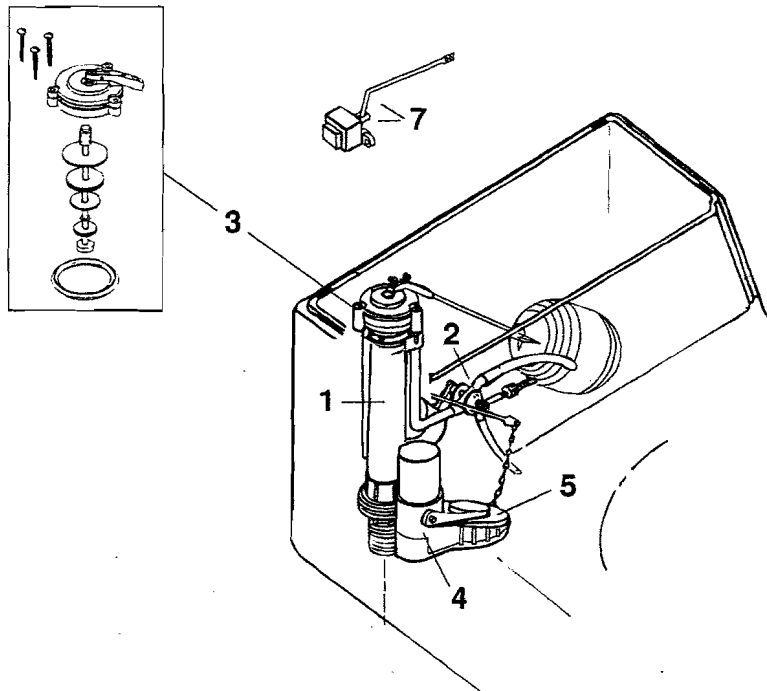

ELJER

**PATRICIAN &
TERRACE PATRICIAN
One-Piece Toilets**

081-0215
081-9215
081-0225
081-9225
081-0235
081-9235
081-0245
081-9245

081-0415
081-0425
081-0435
081-0445

Click on "Red" box to add parts to shopping cart

	DESCRIPTION	PART#	FINISH (if applicable)
1	Float valve (ballcock) with diverter-less rod and float ball	495-0260-00	
2	Diverter assembly only	495-0184-00	
3	Float valve repair kit	495-0187-00	
4	Flush valve body only	495-5517-00	
5	Flapper and chain only	495-6031-00	
7	Push button assembly	596-0215-00	Chrome
		596-0245-00	Polished Brass