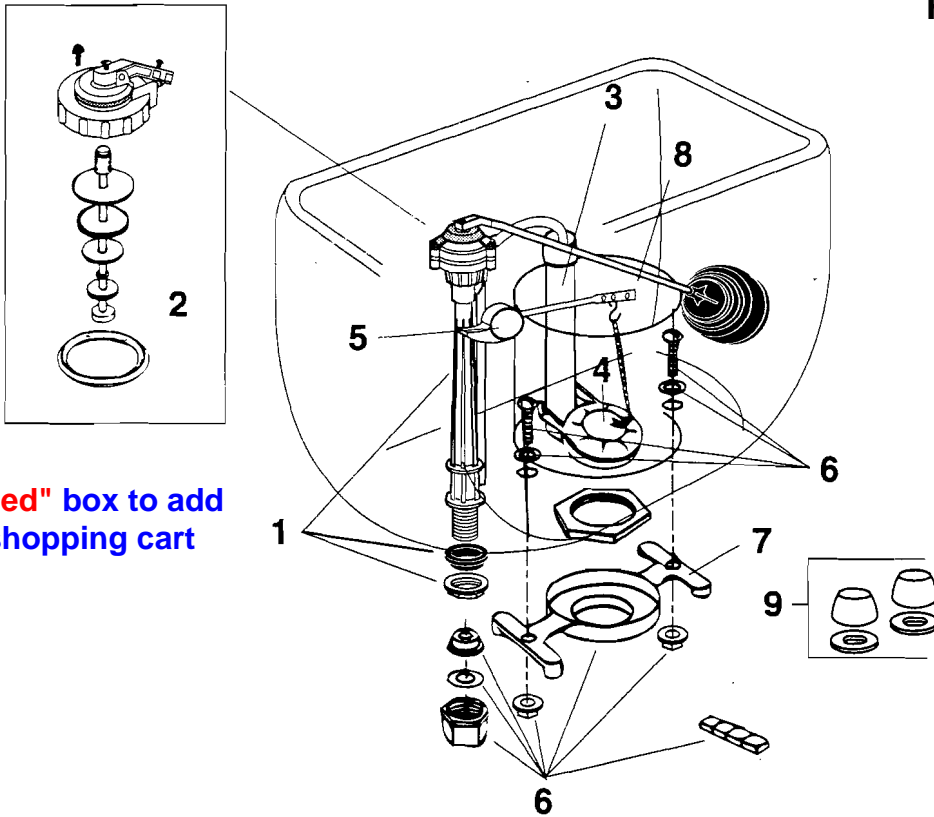

ELJER

PATRIOT Two-Piece Toilets

Plumbing Parts Depot
800-448-8977
www.ppd1.biz

	DESCRIPTION	PART#	FINISH (if applicable)
1	Float valve (ballcock) less rod and float ball	495-0214-00	
2	Flush valve assembly with flapper	495-5541-00	
3	Flapper and chain only	495-6029-00	
4	Flush lever	495-2701-00	Chrome
5	Mounting parts bag	495-5964-00	
6	Tank to bowl gasket	495-5702-00	
7**	Bolt caps	495-0908-__	

AN **ELJER**
INDUSTRIES COMPANY

Eljer

**PATRIOT 1.6 & PATRIOT
17" HIGH 1.6 14" ROUGH-IN
Two-Piece Toilets**

**Plumbing Parts
Depot
610-495-8790
www.ppd1.biz**

Click on "Red" box to add parts to shopping cart

DESCRIPTION	PART#	FINISH (if applicable)
1 Float valve (ballcock) less rod and float ball	495-0214-00	
2 Float valve repair kit	495-0189-00	
3 Flush valve assembly w/ flapper & chain	495-5553-00	
4 Flapper and chain only	495-6029-00	
5 Flush lever	495-2743-00 495-2745-00 495-2744-00	Chrome Antique Brass Polished Brass
6 Mounting parts bag	495-5984-00	
7 Tank to bowl gasket	495-5702-00	
8 Plastic Reservoir	495-2535-00	
9** Bolt caps	495-0908-__	