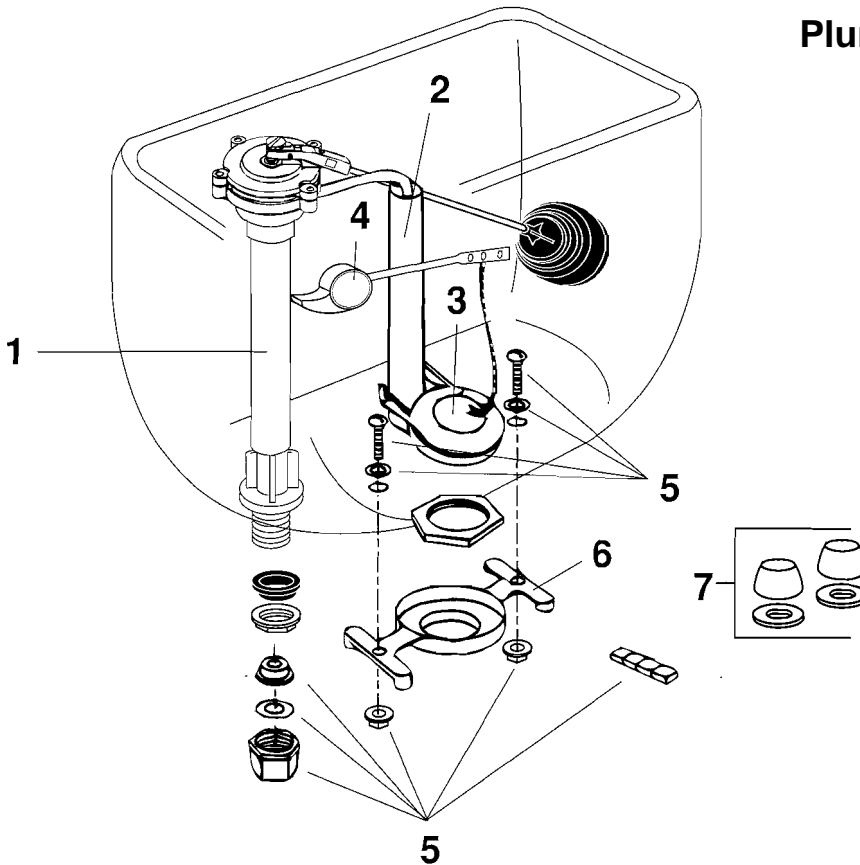

ELJER

PATRIOT Two-Piece Toilets

Plumbing Parts Depot
800-448-8977
www.ppd1.biz

	DESCRIPTION	PART#	FINISH (if applicable)
1	Float valve (ballcock) less rod and float ball	495-0214-00	
2	Flush valve assembly with flapper	495-5541-00	
3	Flapper and chain only	495-6029-00	
4	Flush lever	495-2701-00	Chrome
5	Mounting parts bag	495-5964-00	
6	Tank to bowl gasket	495-5702-00	
7**	Bolt caps	495-0908-__	

AN **ELJER**
INDUSTRIES COMPANY

Eljer

**PATRIOT 1.6 & PATRIOT
17" HIGH 1.6 14" ROUGH-IN
Two-Piece Toilets**

**Plumbing Parts
Depot
610-495-8790
www.ppd1.biz**

Click on "Red" box to add parts to shopping cart

DESCRIPTION	PART#	FINISH (if applicable)
1 Float valve (ballcock) less rod and float ball	495-0214-00	
2 Float valve repair kit	495-0189-00	
3 Flush valve assembly w/ flapper & chain	495-5553-00	
4 Flapper and chain only	495-6029-00	
5 Flush lever	495-2743-00 495-2745-00 495-2744-00	Chrome Antique Brass Polished Brass
6 Mounting parts bag	495-5984-00	
7 Tank to bowl gasket	495-5702-00	
8 Plastic Reservoir	495-2535-00	
9** Bolt caps	495-0908-__	

PLEASE SPECIFY COLOR BY ADDING THE APPROPRIATE COLOR CODE NUMBER TO THE END OF THE PART NUMBER.

- 00 White
- 37 Sandalwood
- 43 Platinum
- 47 Onyx
- 50 Peach Bisque
- 57 Dusty Rose
- 59 Sage
- 60 Island Sea
- 67 Ruby
- 79 Glacier Blue
- 82 Natural
- 89 Zinfandel
- 91 Verde