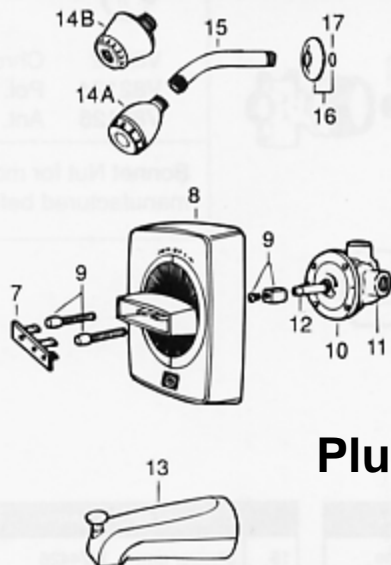

## WASHERLESS Single-Control Pressure Balance Bath and Shower Faucets

517-1100

537-0150

517-1200 517-1230  
517-1220 517-1300

537-0250 537-0290  
537-0280 537-0350

517-1110  
4 Port valve

537-0240 537-0270  
537-0260 537-0340  
3 Port valve

### Plumbing Parts Depot

DESCRIPTION	PART#	FINISH
1 Acrylic handle trim package	V4728 V47284 V47286	Chrome Pol. Brass Ant. Brass
Metal handle trim package	V4764	Chrome
2 Acrylic handle assy. Metal handle assy.	V4756 V4755	
3 Driver kit	V4771	
4 Stop and "O" ring kit	V4772	
5 "O" ring kit with valve cover	V4749	
6 Cartridge assy.	V4750	
7* Eljer clip w/decals-models 3&4†	498-4072	
8* Escutcheon assy.-model 3† Escutcheon assy.-model 4†	V6102 V6171	
9* Parts bag - model 3†	V6103	

DESCRIPTION	PART#	FINISH
10* Repair kit - models 3 & 4†	V4051	
11* Cartridge kit 410-183 model 3† Cartridge kit 401-175 model 4†	V4043 V4185	
12* Stem & plate repair kit-model 4† Stem & plate repair kit-model 3†	V4191 V4192	
13 Tub spout with diverter	V4428 V44284 V44286	Chrome Pol. Brass Ant. Brass
Slip-on tub spout with diverter	V4504 V45044 V45046	Chrome Pol. Brass Ant. Brass
14A Showerhead	V4427 V44274 V44276	Chrome Pol. Brass Ant. Brass
14B* Showerhead (discontinued)	V4434 V44344 V44346	Chrome Pol. Brass Ant. Brass

\* Parts are for discontinued models only and are subject to availability.

† Model # is the first digit on the nameplate, located behind the escutcheon.

\*\* Parts are not shown and are for current models only.