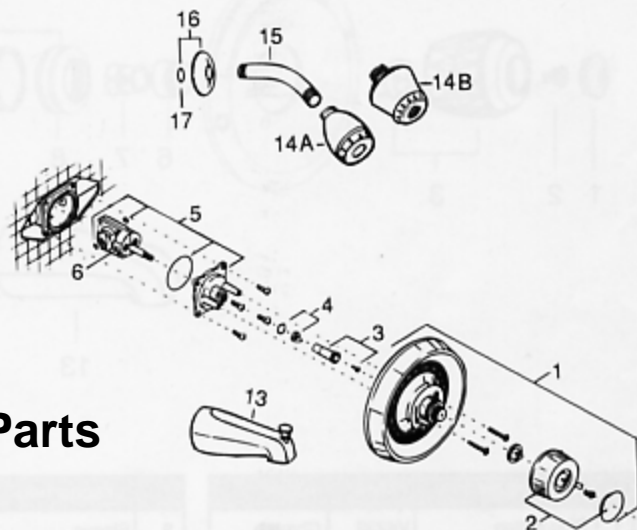

## WASHERLESS Single-Control Pressure Balance Bath and Shower Faucets

517-1100

537-0150

517-1200 517-1230  
517-1220 517-1300

537-0250 537-0290  
537-0280 537-0350

517-1110  
4 Port valve

537-0240 537-0270  
537-0260 537-0340  
3 Port valve

### Plumbing Parts Depot

DESCRIPTION	PART#	FINISH
1 Acrylic handle trim package	V4728 V47284 V47286	Chrome Pol. Brass Ant. Brass
Metal handle trim package	V4764	Chrome
2 Acrylic handle assy. Metal handle assy.	V4756 V4755	
3 Driver kit	V4771	
4 Stop and "O" ring kit	V4772	
5 "O" ring kit with valve cover	V4749	
6 Cartridge assy.	V4750	
7* Eljer clip w/decals-models 3&4†	498-4072	
8* Escutcheon assy.-model 3† Escutcheon assy.-model 4†	V6102 V6171	
9* Parts bag - model 3†	V6103	

\* Parts are for discontinued models only and are subject to availability.

† Model # is the first digit on the nameplate, located behind the escutcheon.

\*\* Parts are not shown and are for current models only.